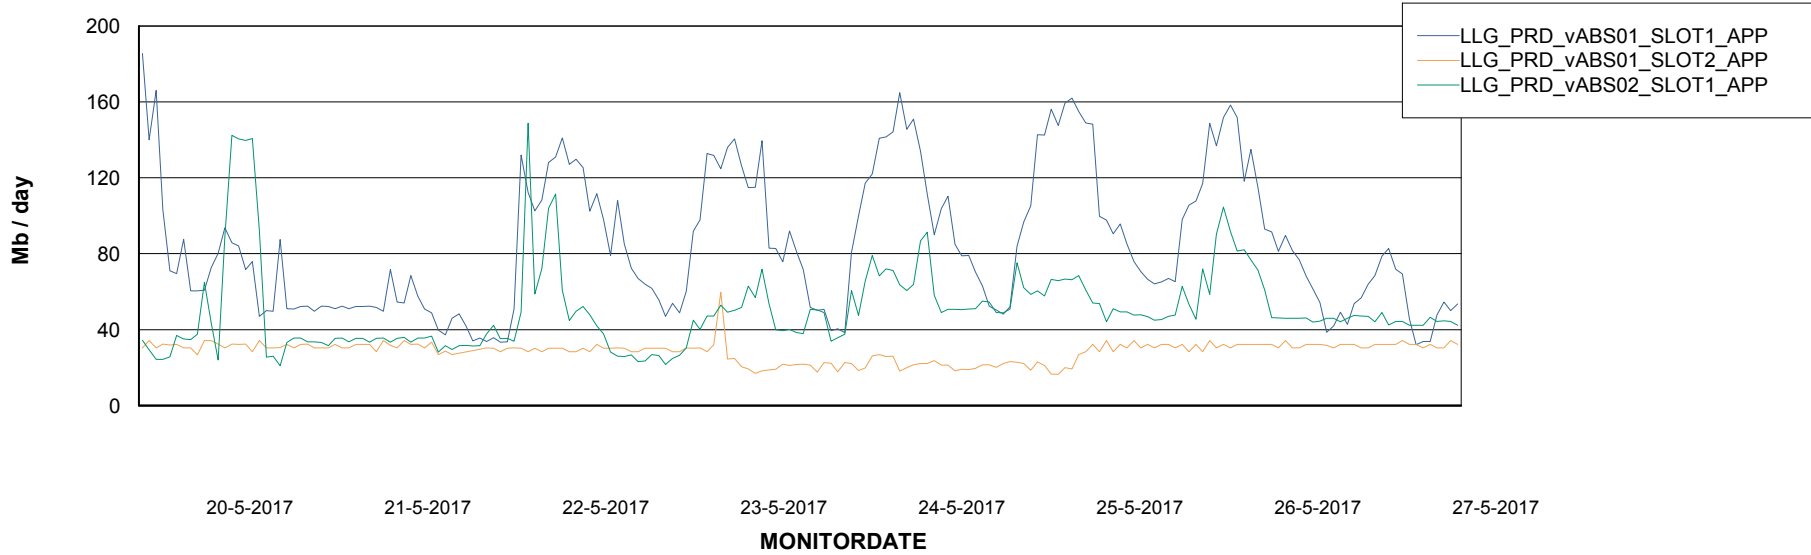

ABSSolute Application Server Services

Avg memory used per ABS Server Service