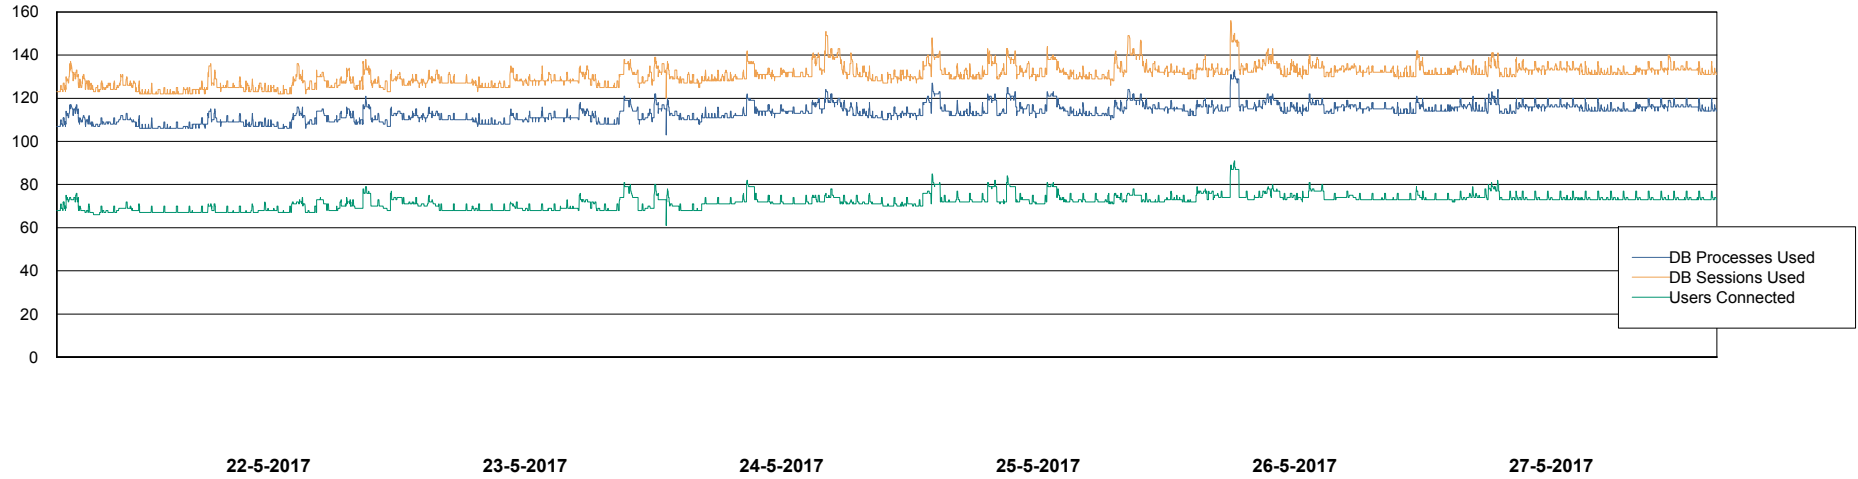

Database Performance LLGDB_Production

DB Processes Max 520
DB Sessions Max 804