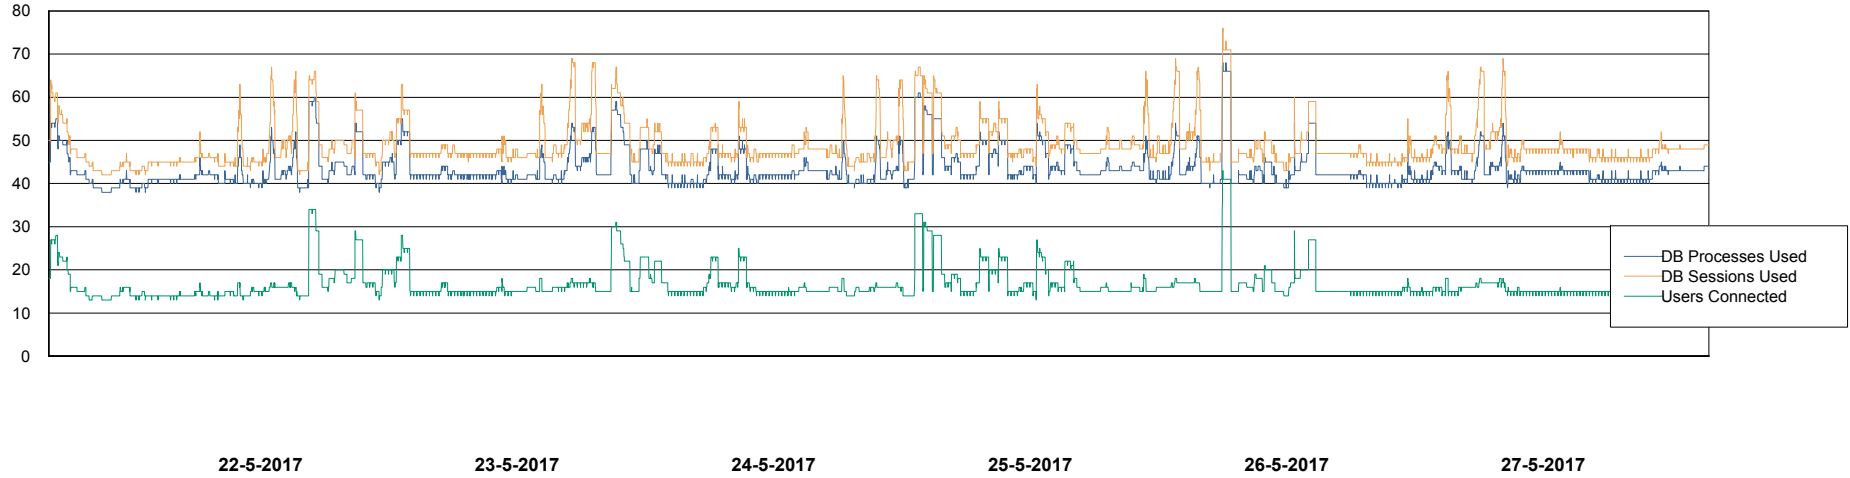

Database Performance LLGDB_Standby

DB Processes Max 520
DB Sessions Max 804

Weekly SLA Customer Report

Customer LLG_Production
Database ID 53

Database Performance LLGDBBI_Production

DB Processes Max 500
DB Sessions Max 780