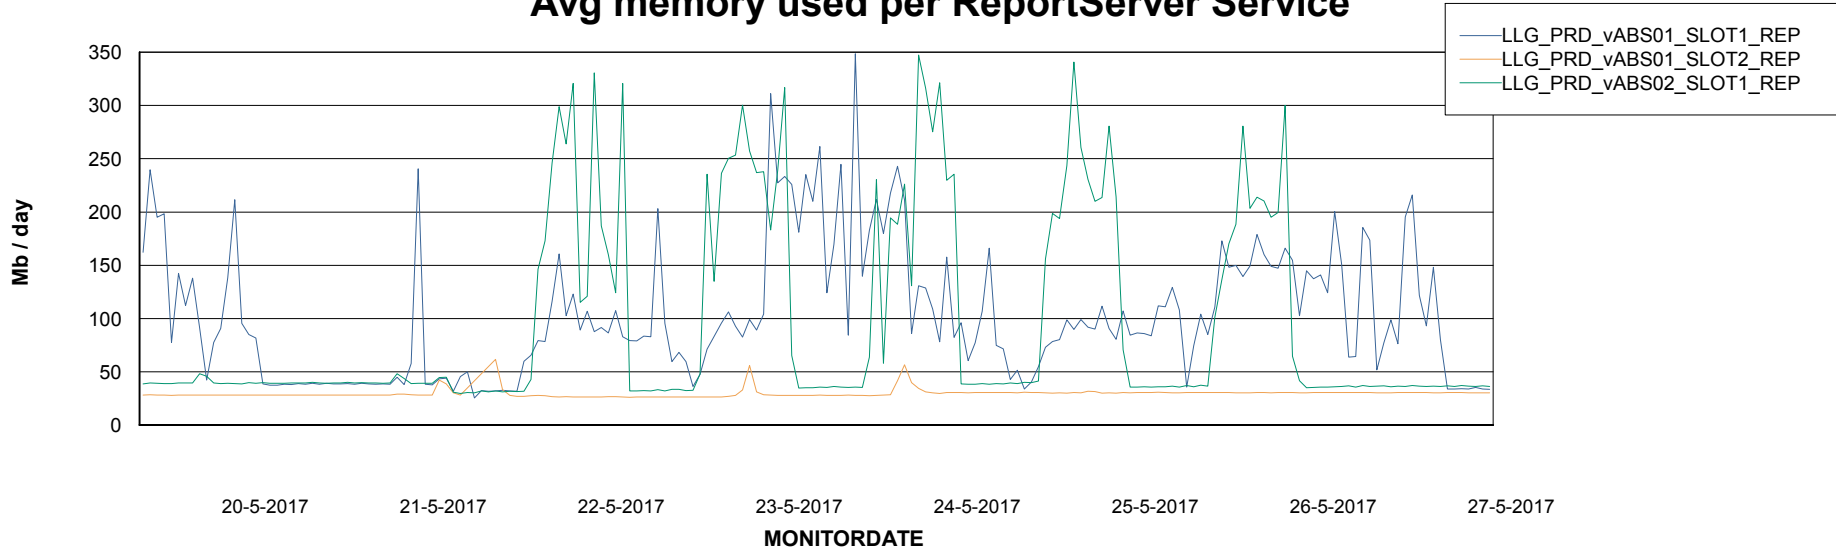

ABSSolute Application ReportServer Services

Avg memory used per ReportServer Service