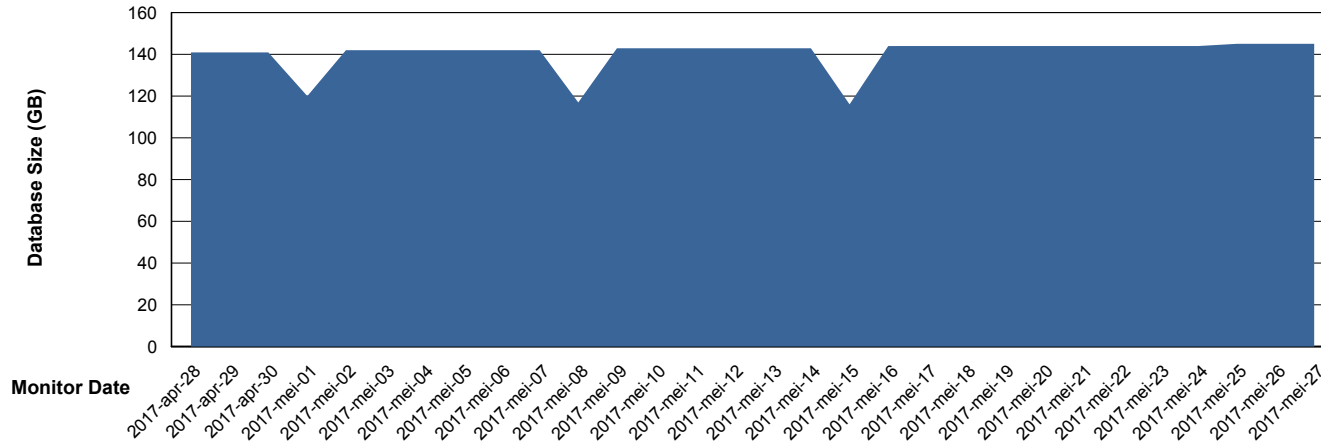

DATABASE SIZE LLGDB_Production

Database growth over last month