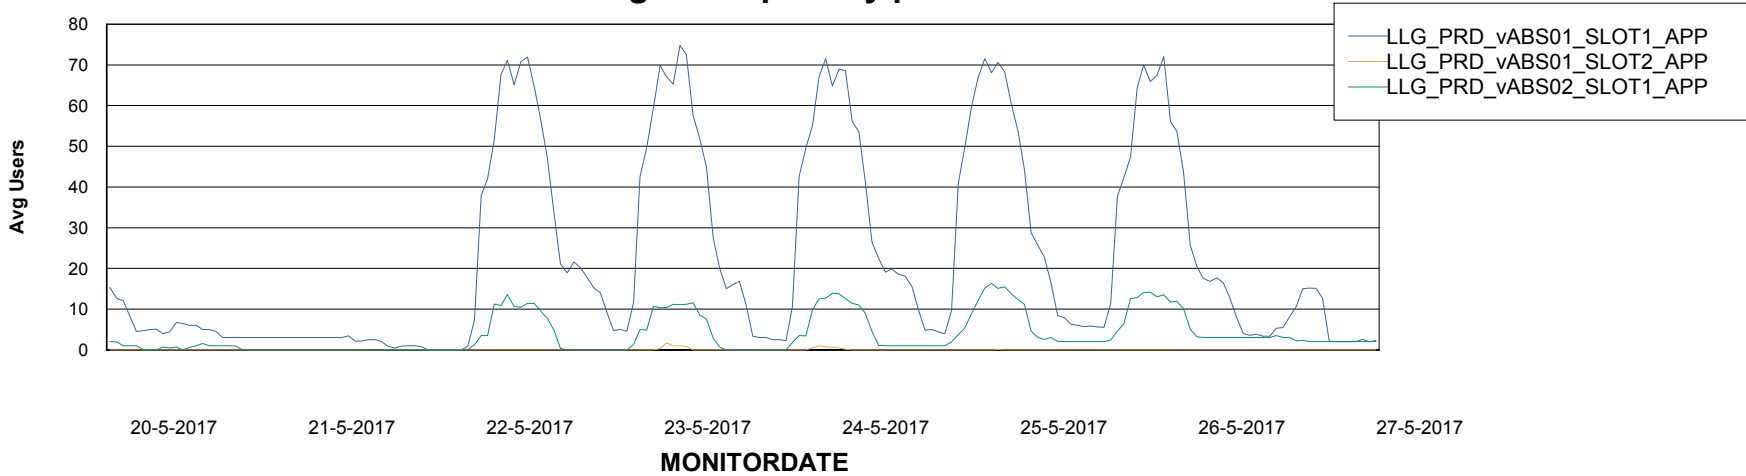

Weekly SLA Customer Report

Customer LLG_Production
Database ID 53

ABSSolute Application Server Services

Avg memory used per ABS Server Service

Avg users per day per ABS server

Weekly SLA Customer Report

Customer LLG_Production
Database ID 53