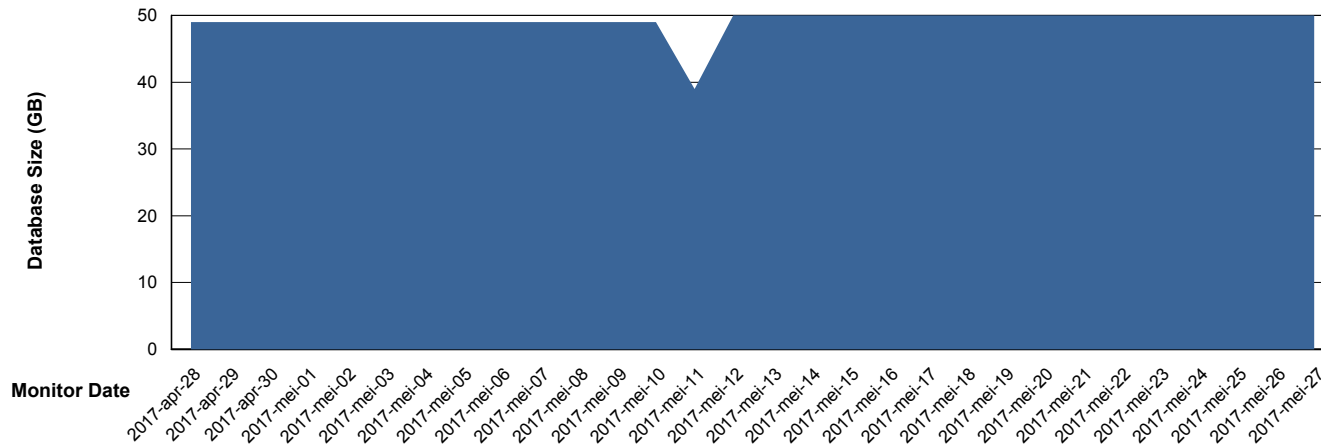

Weekly SLA Customer Report

Customer LLG_Production
Database ID 53

DATABASE SIZE LLGDB_Production

Database growth over last month

DATABASE SIZE LLGDBBI_Production

Database growth over last month

Weekly SLA Customer Report