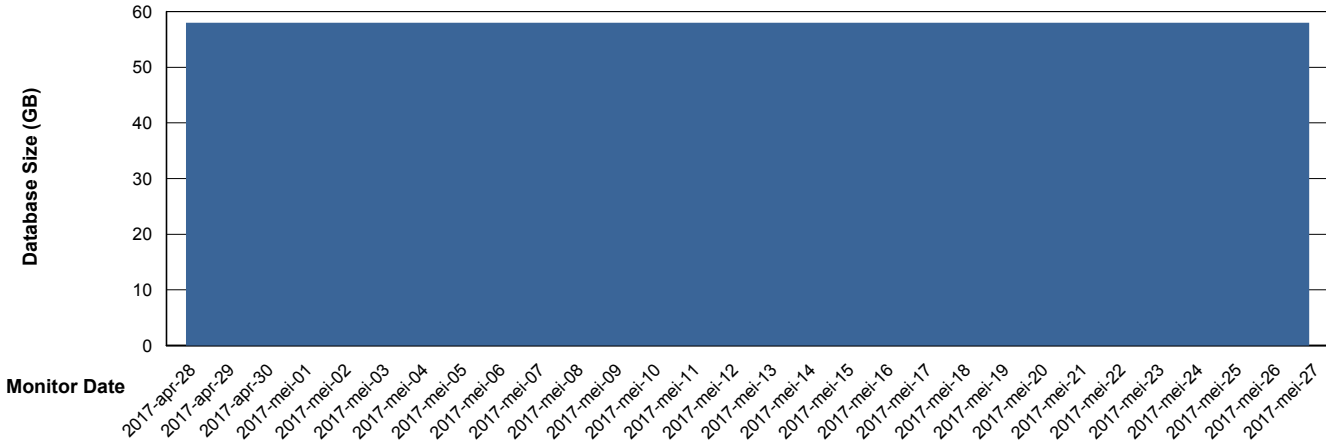

Database Performance JWRDB_Standby

DB Processes Max 150
DB Sessions Max 248

Weekly SLA Customer Report

Customer JWR Production
 Database ID 43

DATABASE SIZE JWRDB_Production

Database growth over last month

Database Tablespace		JWRDB_Production		
Date	Tablespace Name	Filesize (Gb)	Usedsize (Gb)	Percentage free
27-5-2017	ABSDATA	22	18	18
	INDX	46	39	15
26-5-2017	ABSDATA	22	18	18
	INDX	46	39	15
25-5-2017	ABSDATA	22	18	18
	INDX	46	39	15
24-5-2017	ABSDATA	22	18	18
	INDX	46	39	15
23-5-2017	ABSDATA	22	18	18
	INDX	46	39	15
22-5-2017	ABSDATA	22	18	18
	INDX	46	39	15
21-5-2017	ABSDATA	22	18	18
	INDX	46	39	15