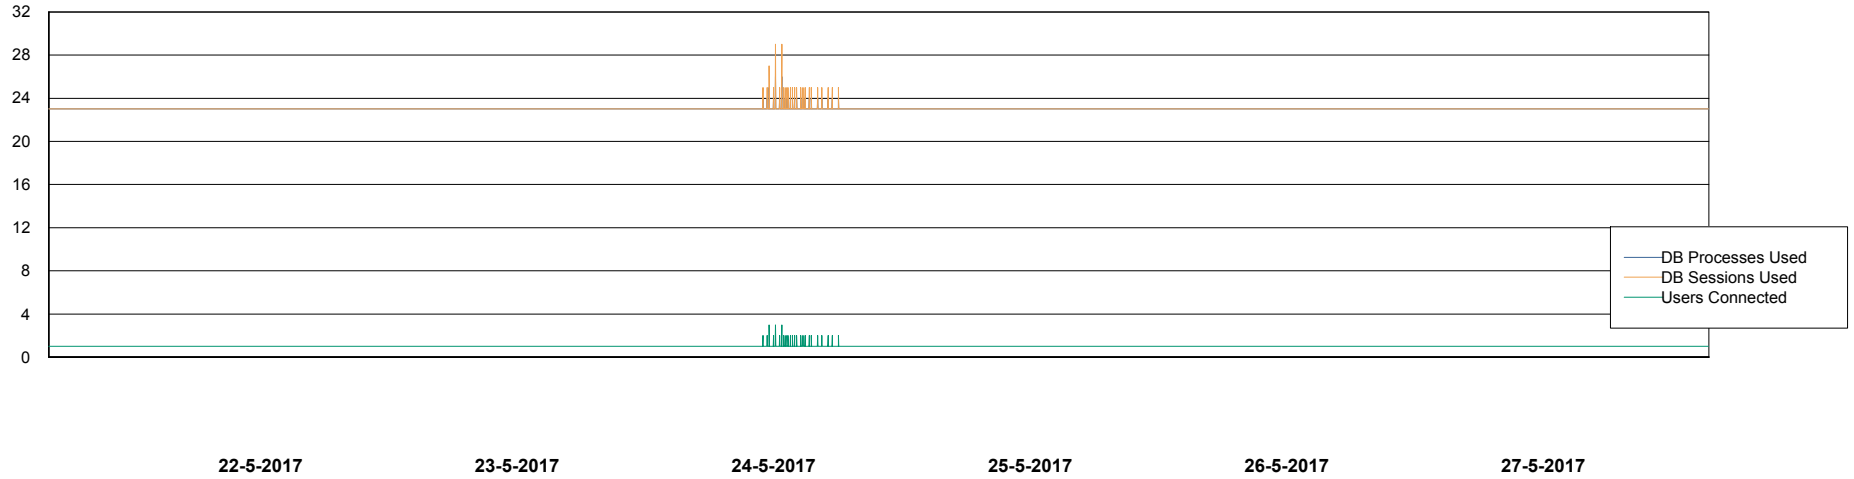

Weekly SLA Customer Report

Customer JWR Production
Database ID 43

Database Performance JWRDB_Production

DB Processes Max 150
DB Sessions Max 248

Weekly SLA Customer Report

Customer JWR Production
Database ID 43

Database Performance JWRDB_Standby

DB Processes Max 150
DB Sessions Max 248

Weekly SLA Customer Report

Customer JWR Production
 Database ID 43

DATABASE SIZE JWRDB_Production

Database growth over last month