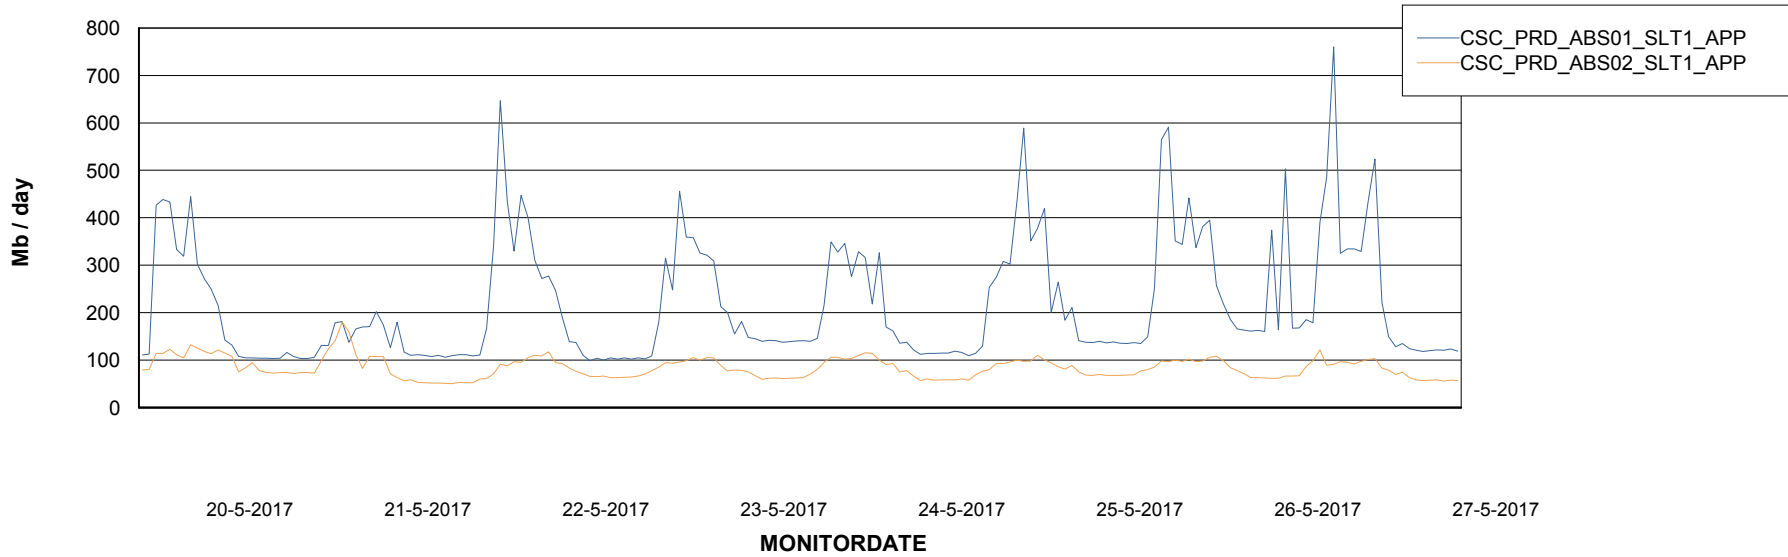

ABSSolute Application Server Services

Avg memory used per ABS Server Service