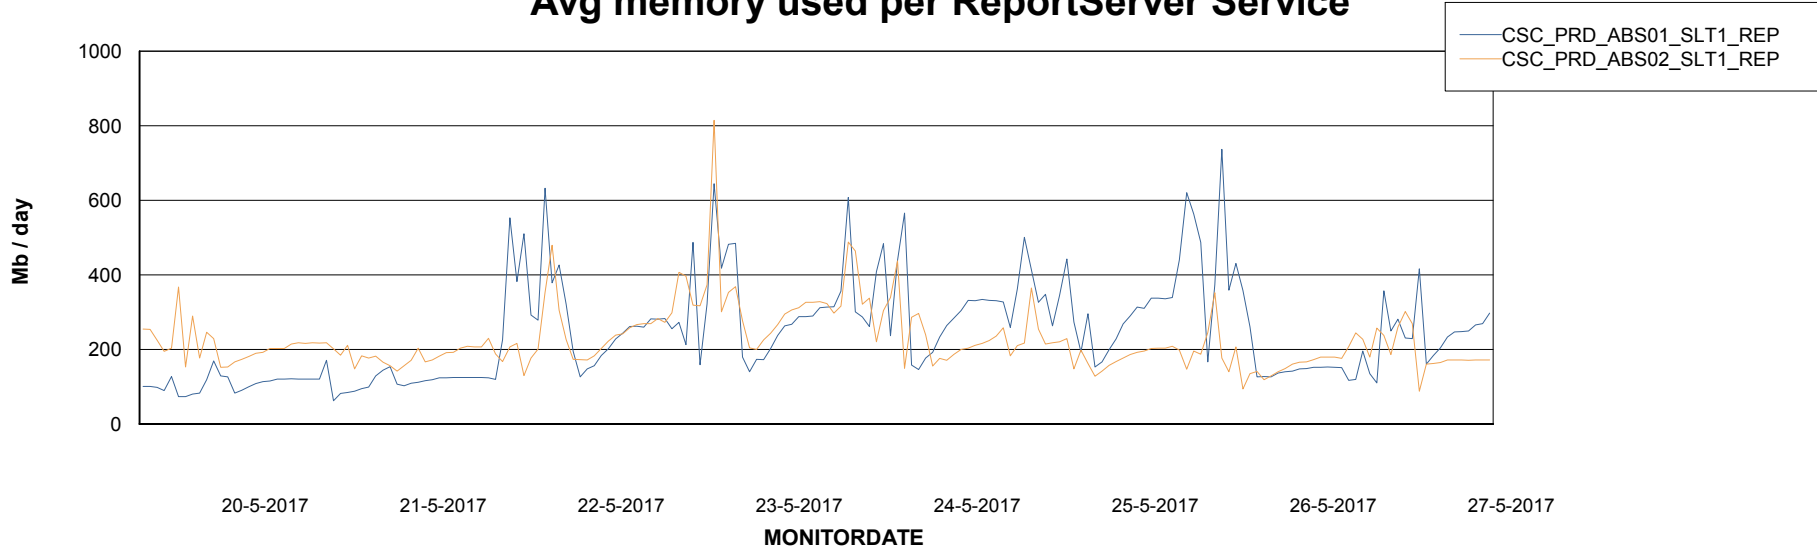

Avg memory used per ABS Server Service

Avg users per day per ABS server

Weekly SLA Customer Report

Customer CSC_Production
Database ID 50

ABSSolute Application ReportServer Services

Avg memory used per ReportServer Service