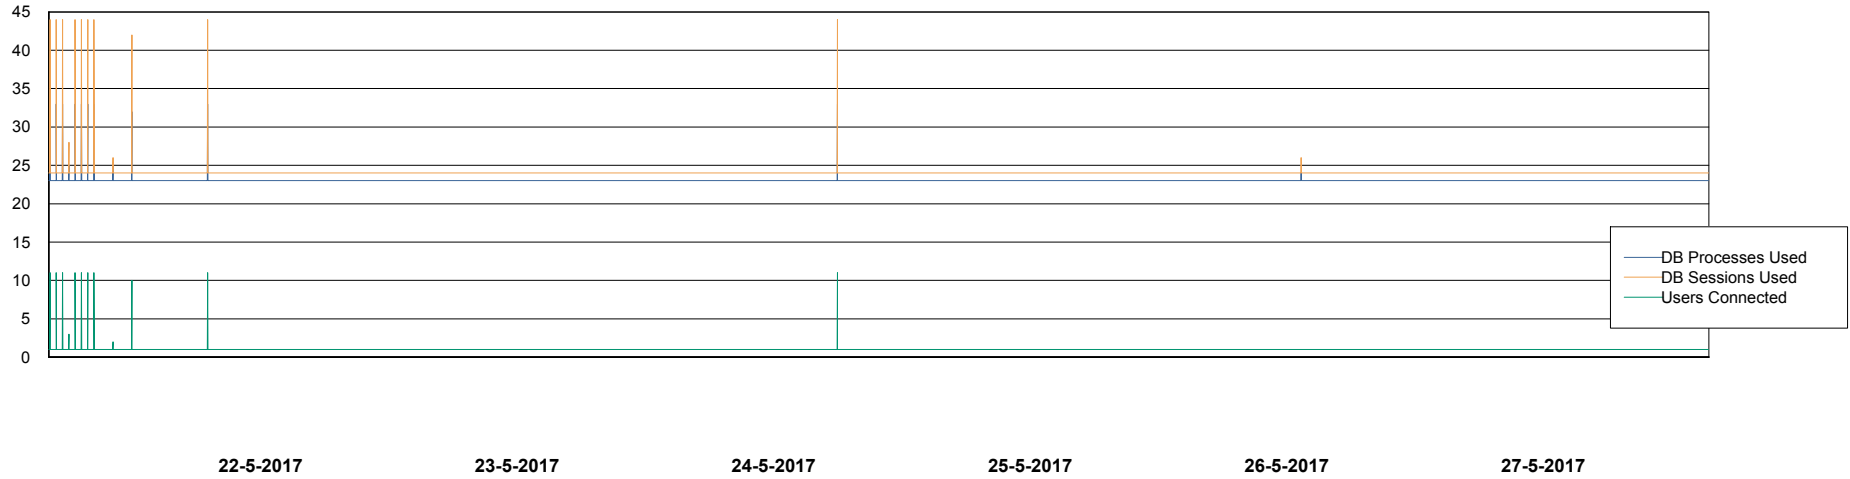

Weekly SLA Customer Report

Customer CIW Production
Database ID 45

Database Performance CIWDB_Production

DB Processes Max 150
DB Sessions Max 248

Weekly SLA Customer Report

Customer CIW Production
Database ID 45

Database Performance CIWDB_Standby

DB Processes Max 150
DB Sessions Max 248

Weekly SLA Customer Report

Customer CIW Production
 Database ID 45

DATABASE SIZE	CIWDB_Production
---------------	------------------