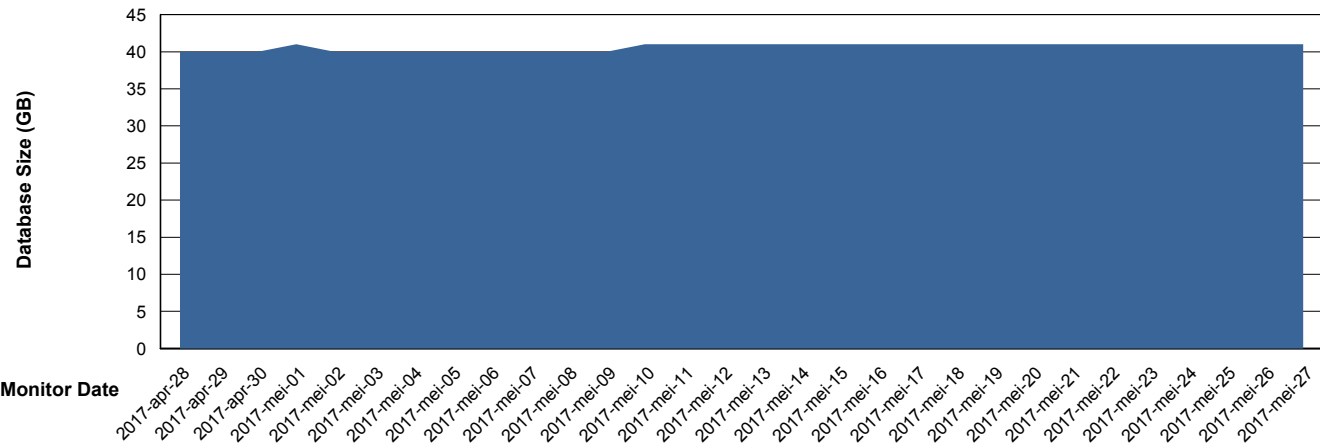

DATABASE SIZE	CIWDB_Production

Database growth over last month