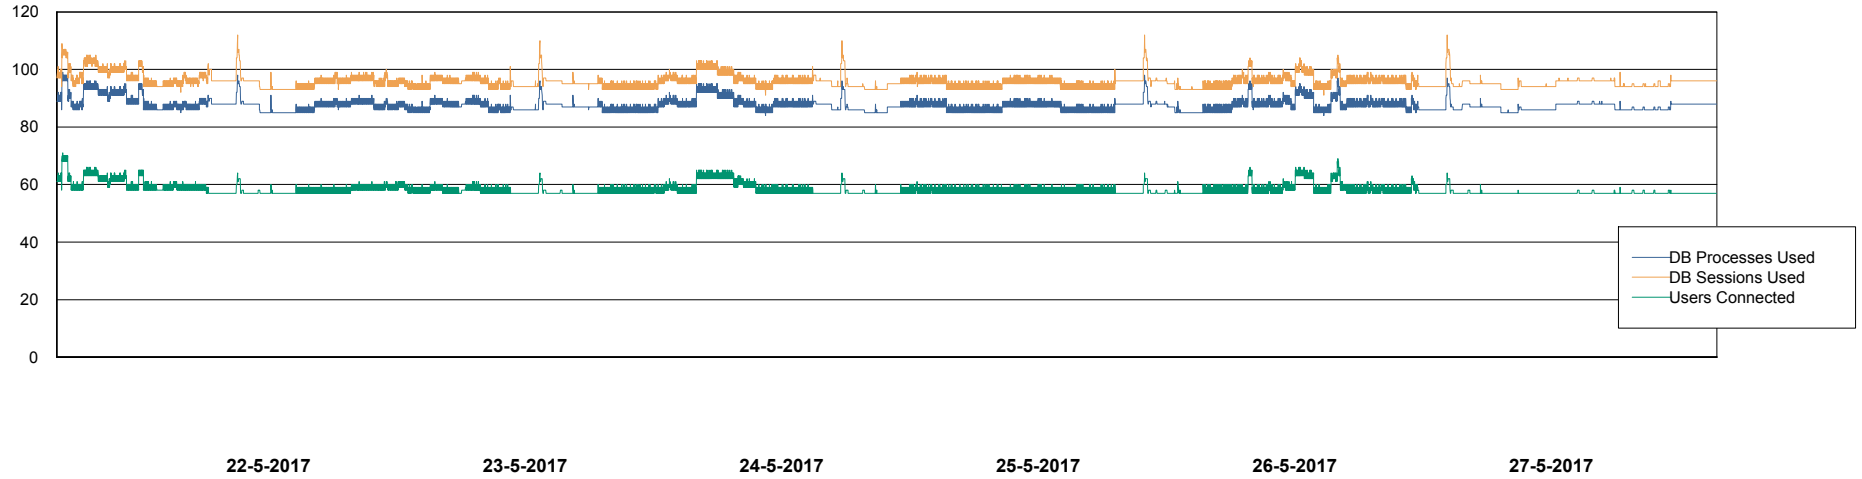

Harddisk Usage CIW_PRD_ORACLE2

	Free disk space on c: (%)	Total disk space on c: (Gb)	Free disk space on d: (%)	Total disk space on d: (Gb)	Free disk space on e: (%)	Total disk space on e: (Gb)
27-5-2017	58	555	98	558	72	558
26-5-2017	58	555	98	558	72	558
25-5-2017	58	555	98	558	72	558
24-5-2017	58	555	98	558	72	558
23-5-2017	58	555	98	558	72	558
22-5-2017	58	555	98	558	72	558
21-5-2017	58	555	98	558	73	558

Weekly SLA Customer Report

Customer CIW Production
Database ID 45

Database Performance CIWDB_Production

DB Processes Max 150
DB Sessions Max 248

Weekly SLA Customer Report

Customer CIW Production
Database ID 45