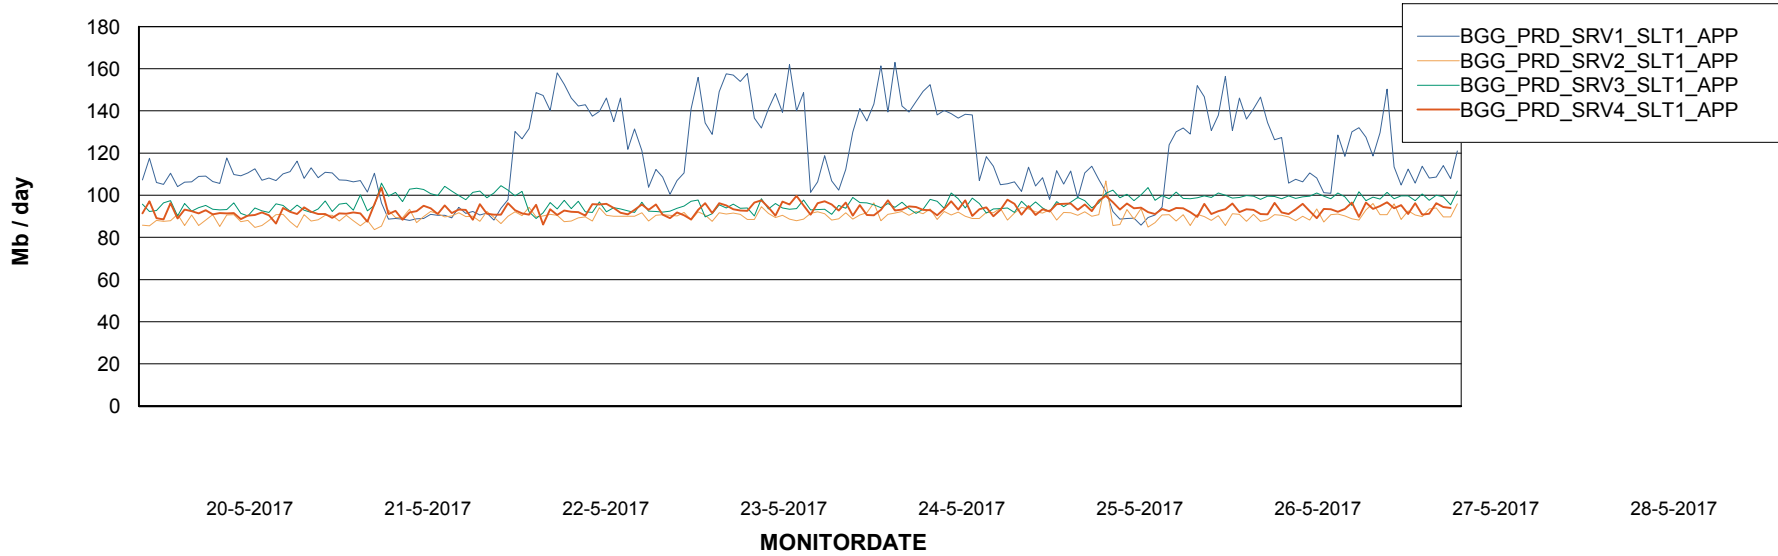

ABSSolute Application Server Services

Avg memory used per ABS Server Service