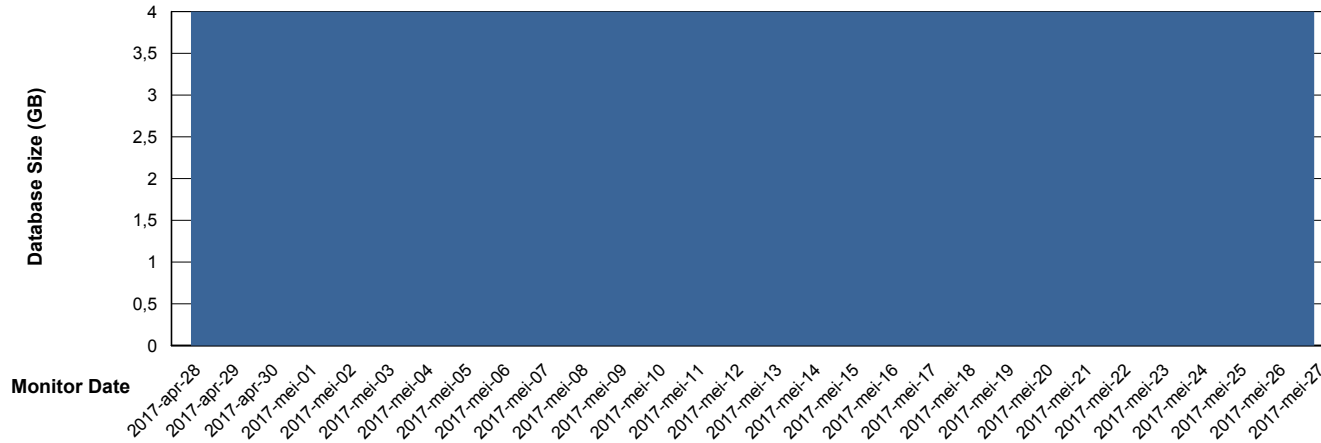

DATABASE SIZE BGGDB_BI

Database growth over last month