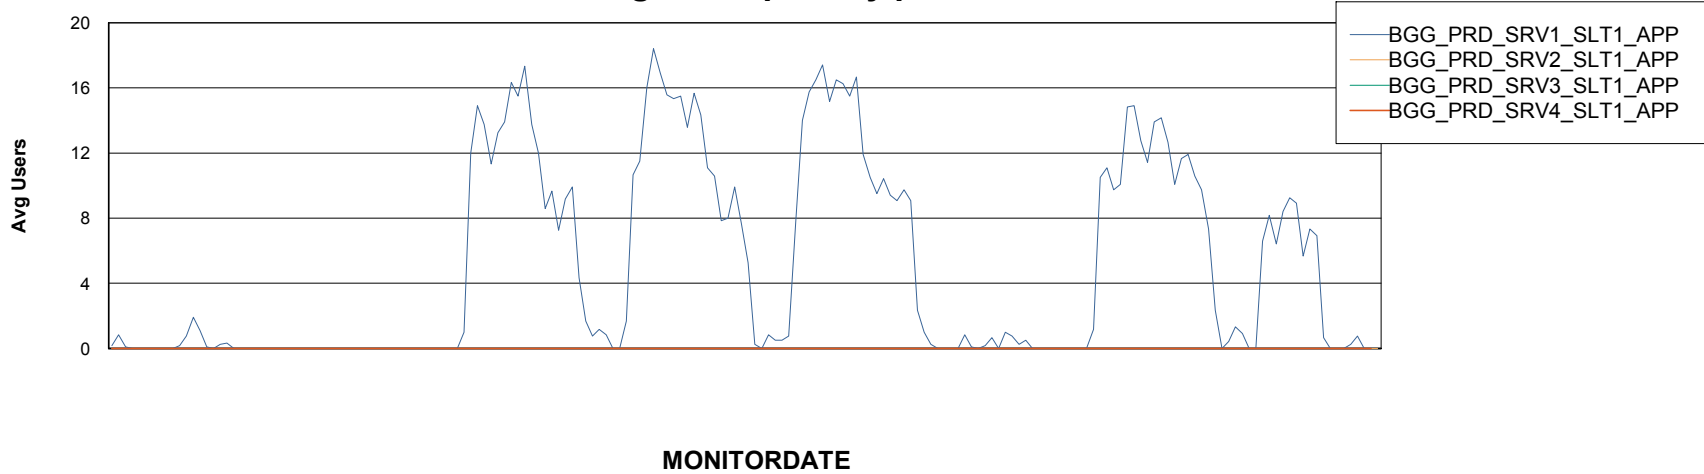

Avg users per day per ABS server