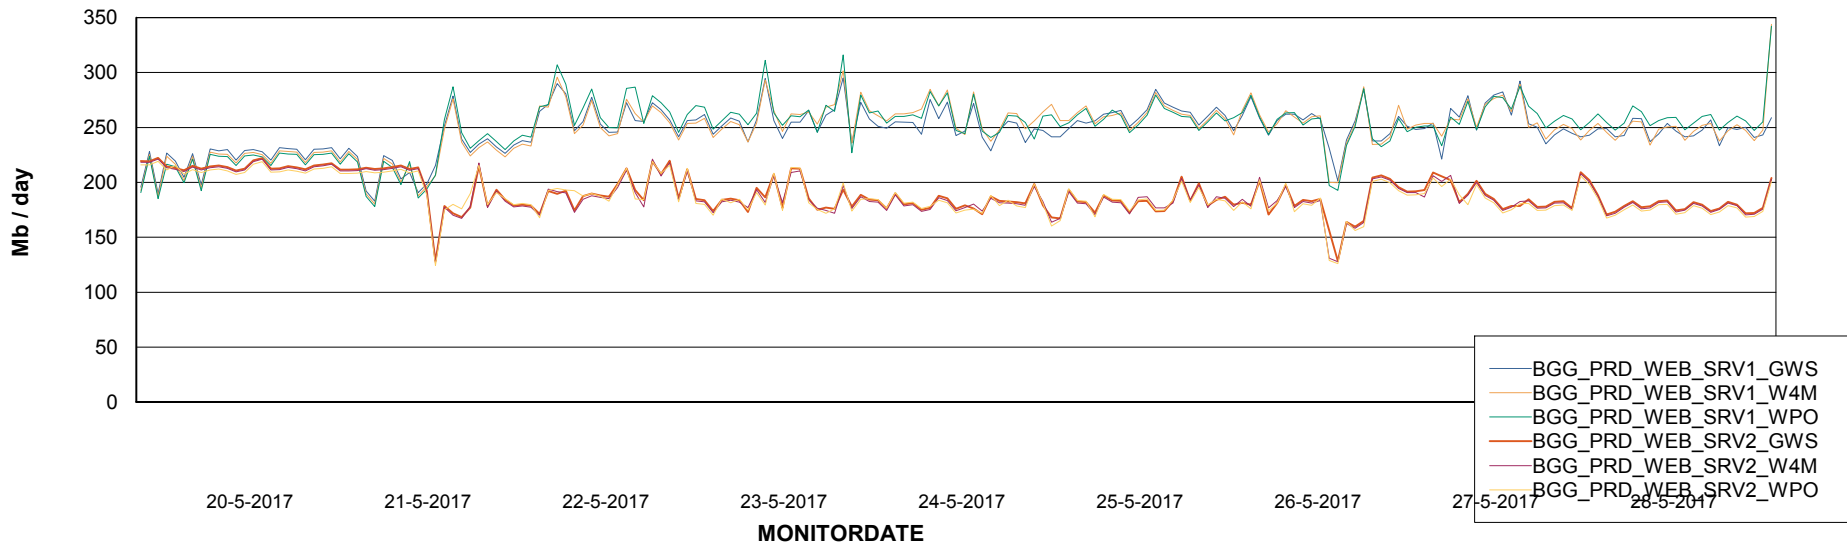

ABSolute Web Component Services

Avg memory used per ABS Web component