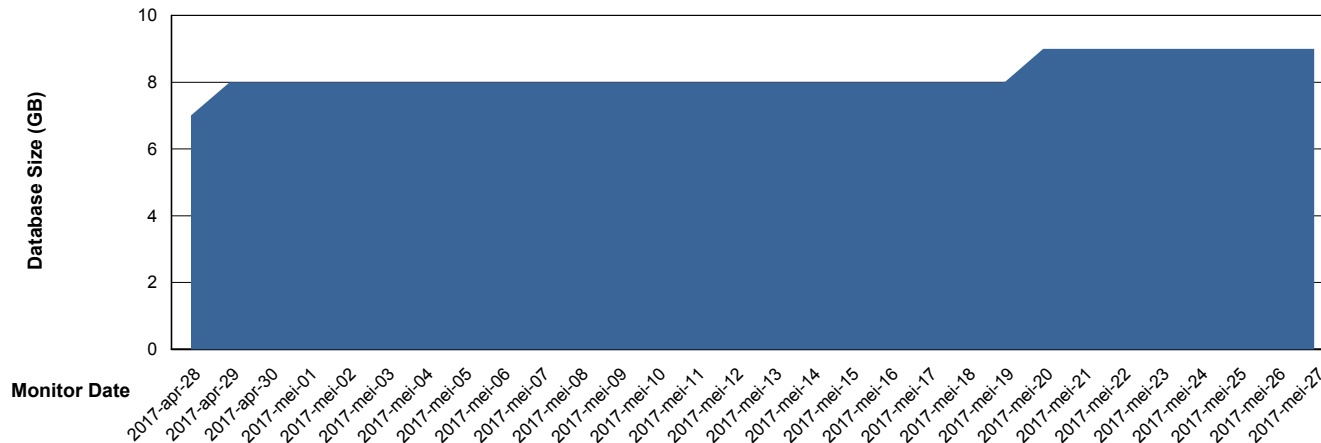

# Weekly SLA Customer Report

Customer BGG\_Production  
 Database ID 58

DATABASE SIZE BGGDB\_BI

Database growth over last month

DATABASE SIZE BGGDB\_Production

Database growth over last month