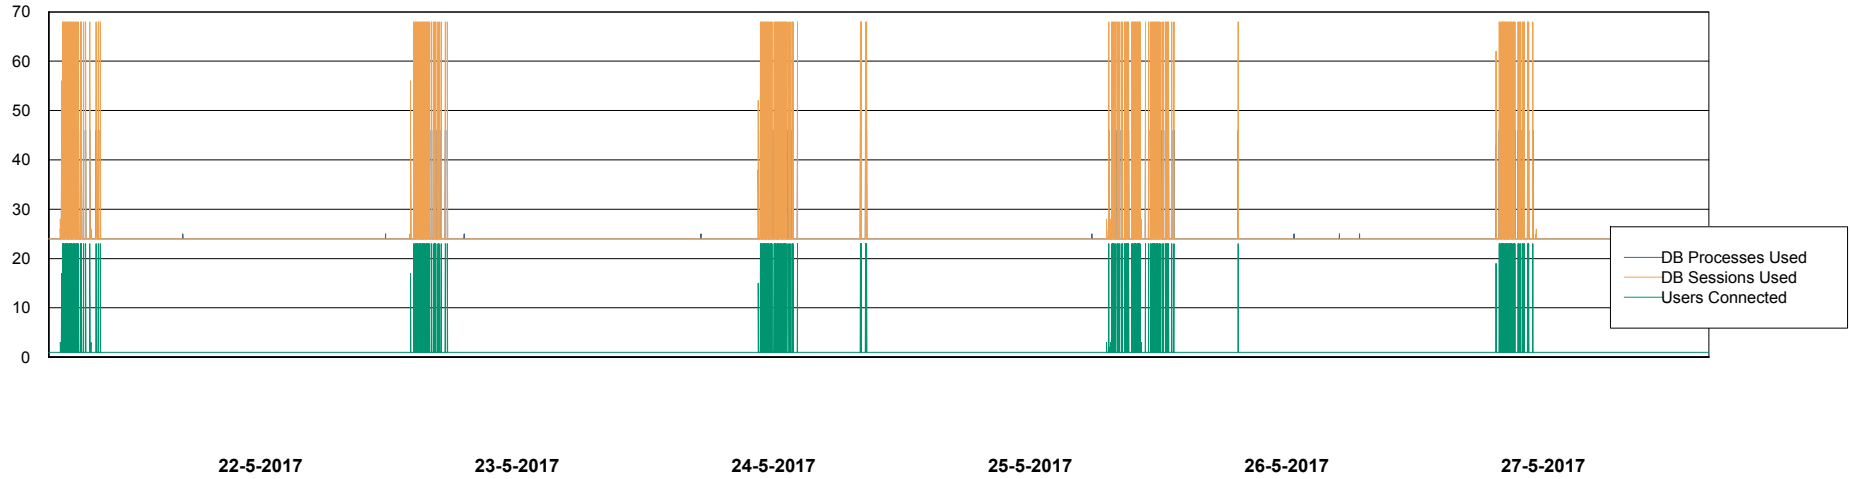

Database Performance AUJ_DB5_Standby

DB Processes Max 300
DB Sessions Max 480