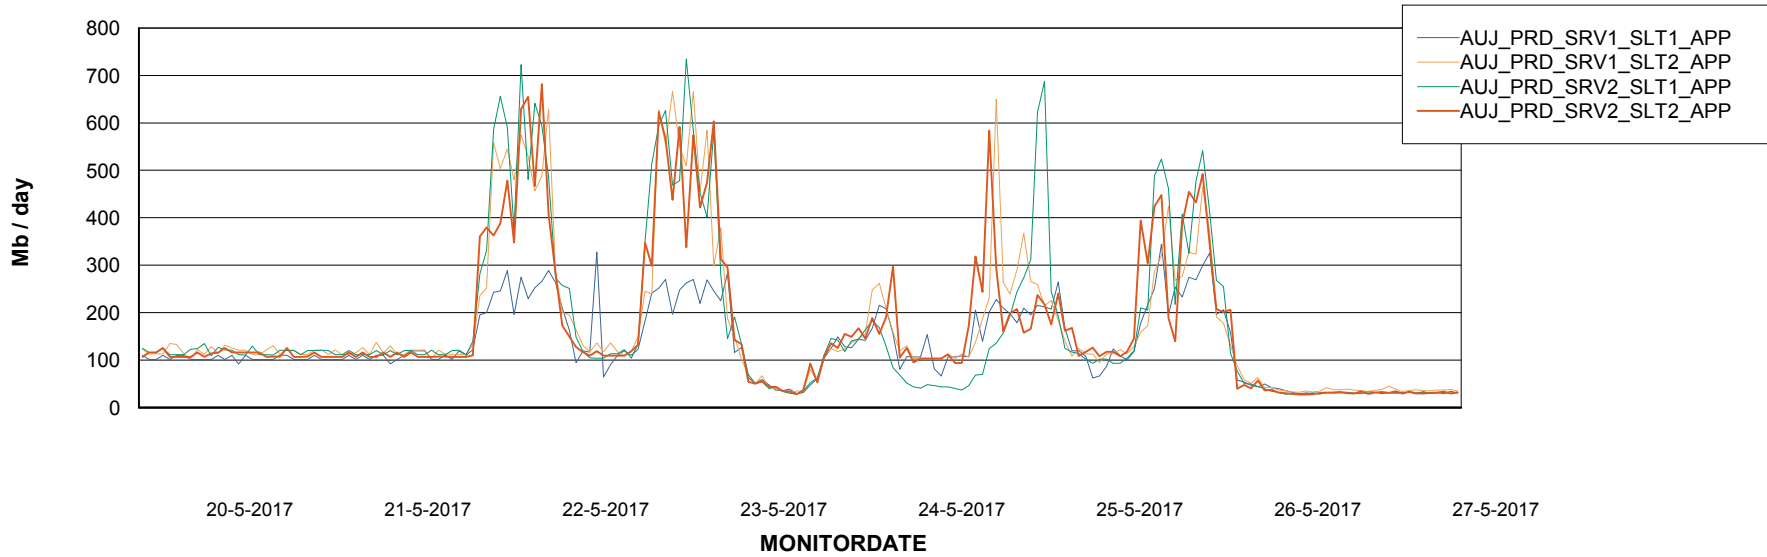

Standby Database Health AUJ_Production

Recovery lag for last 7 days

Weekly SLA Customer Report

Customer AUJ_Production
Database ID 41

ABSSolute Application Server Services

Avg memory used per ABS Server Service