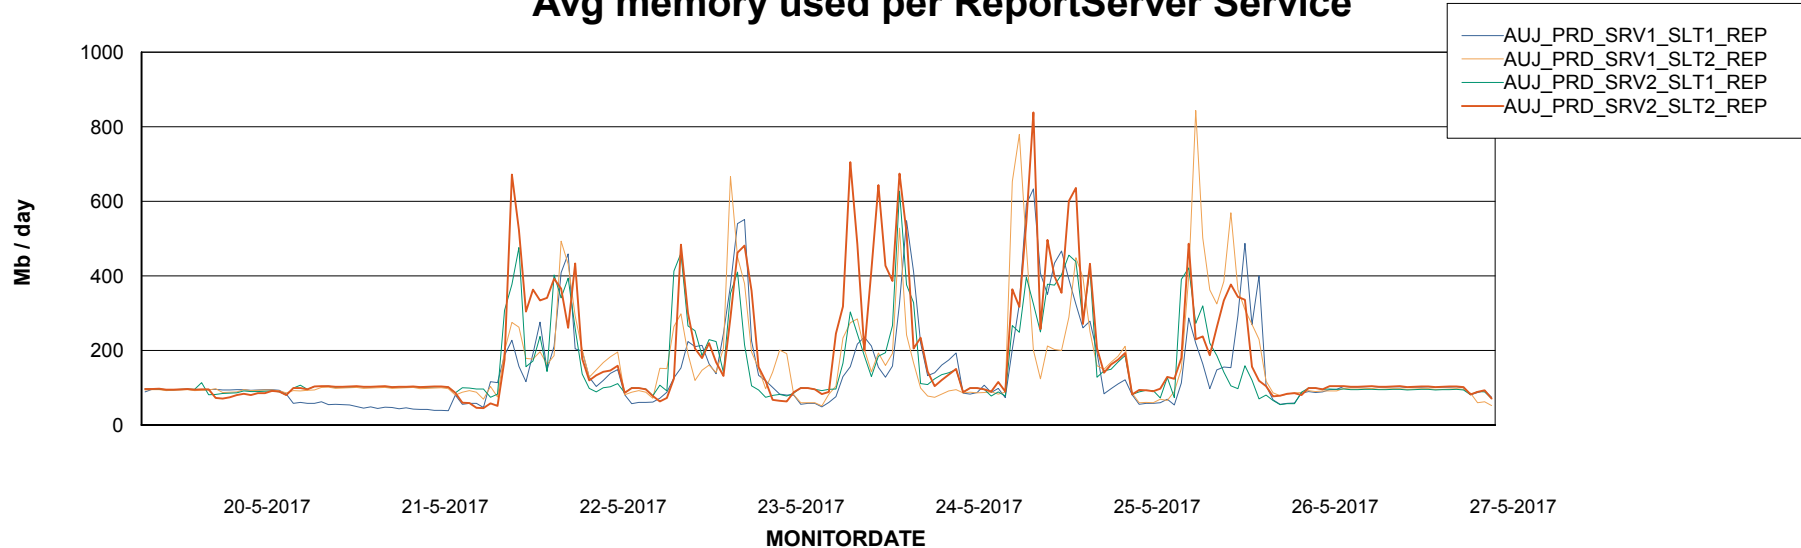

Avg users per day per ABS server

Weekly SLA Customer Report

Customer AUJ_Production
Database ID 41

ABSSolute Application ReportServer Services

Avg memory used per ReportServer Service

Weekly SLA Customer Report