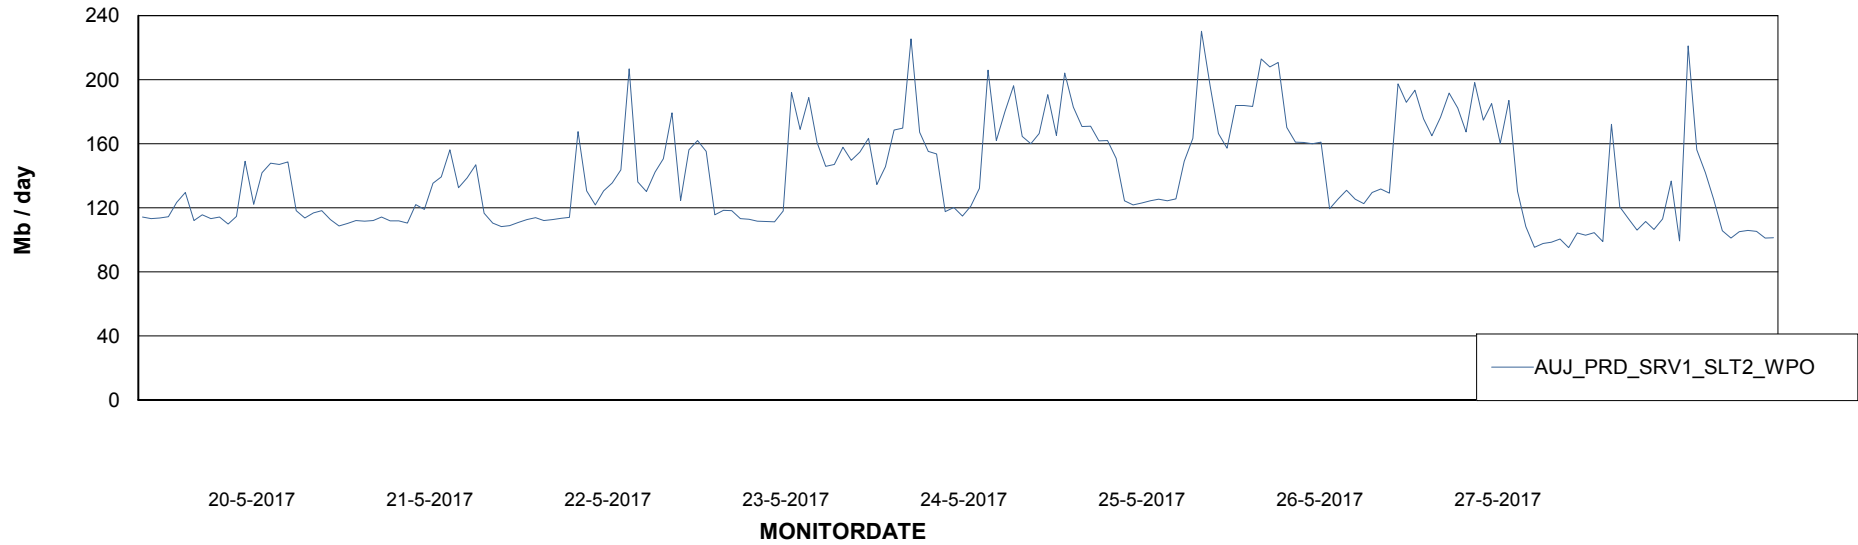

ABSSolute Web Component Services

Avg memory used per ABS Web component