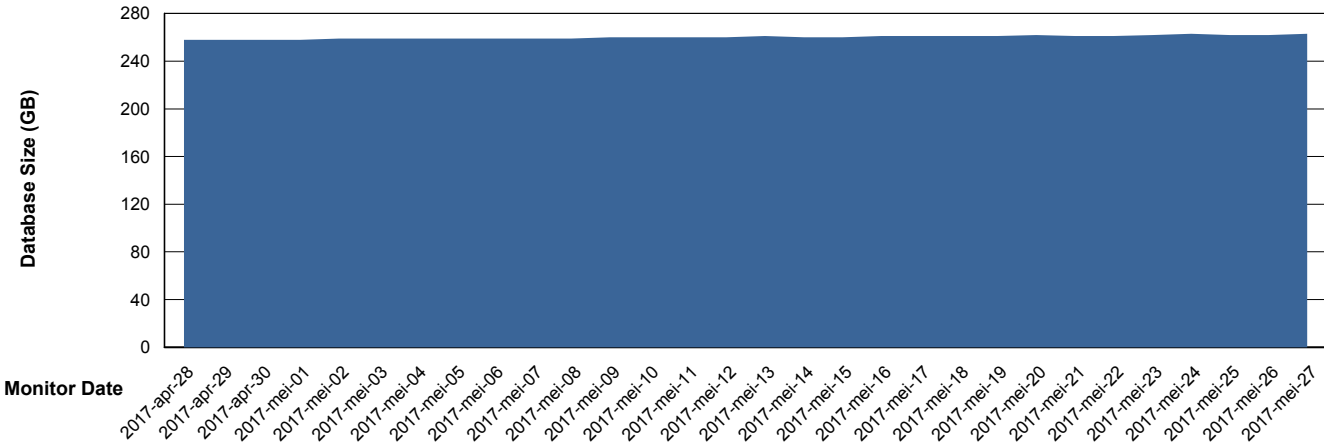

Weekly SLA Customer Report

Customer AUJ_Production
Database ID 41

DATABASE SIZE AUJ_DB4_Primary

Database growth over last month

DATABASE SIZE AUJDB_BI

Database growth over last month

Weekly SLA Customer Report