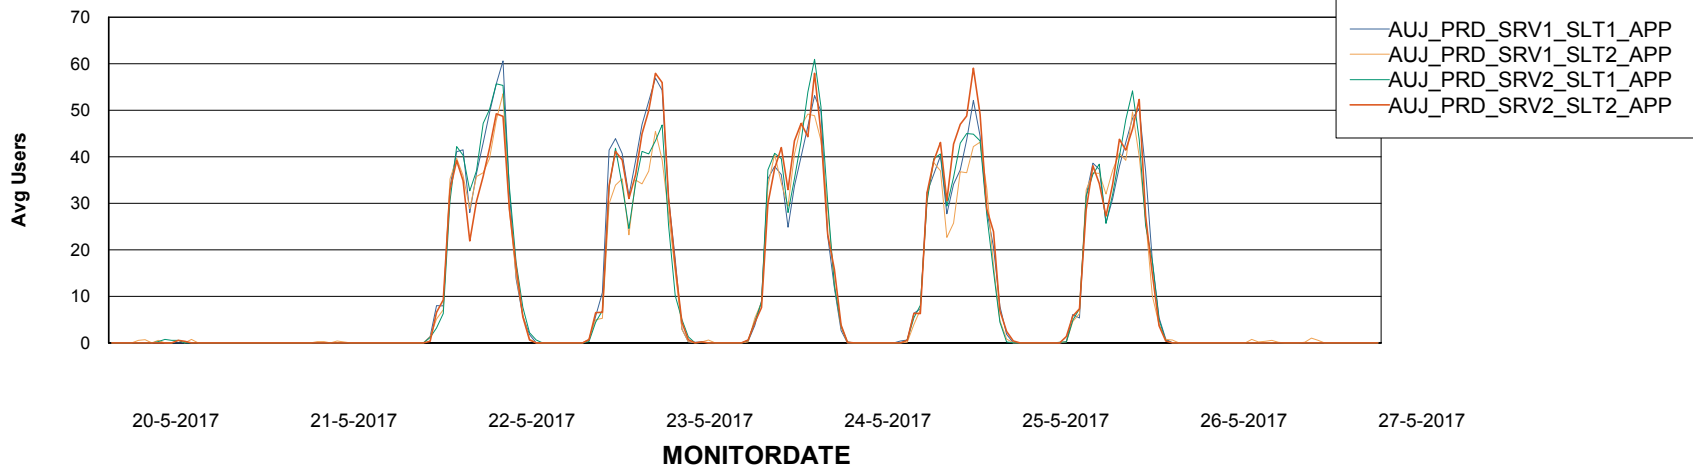

Avg users per day per ABS server