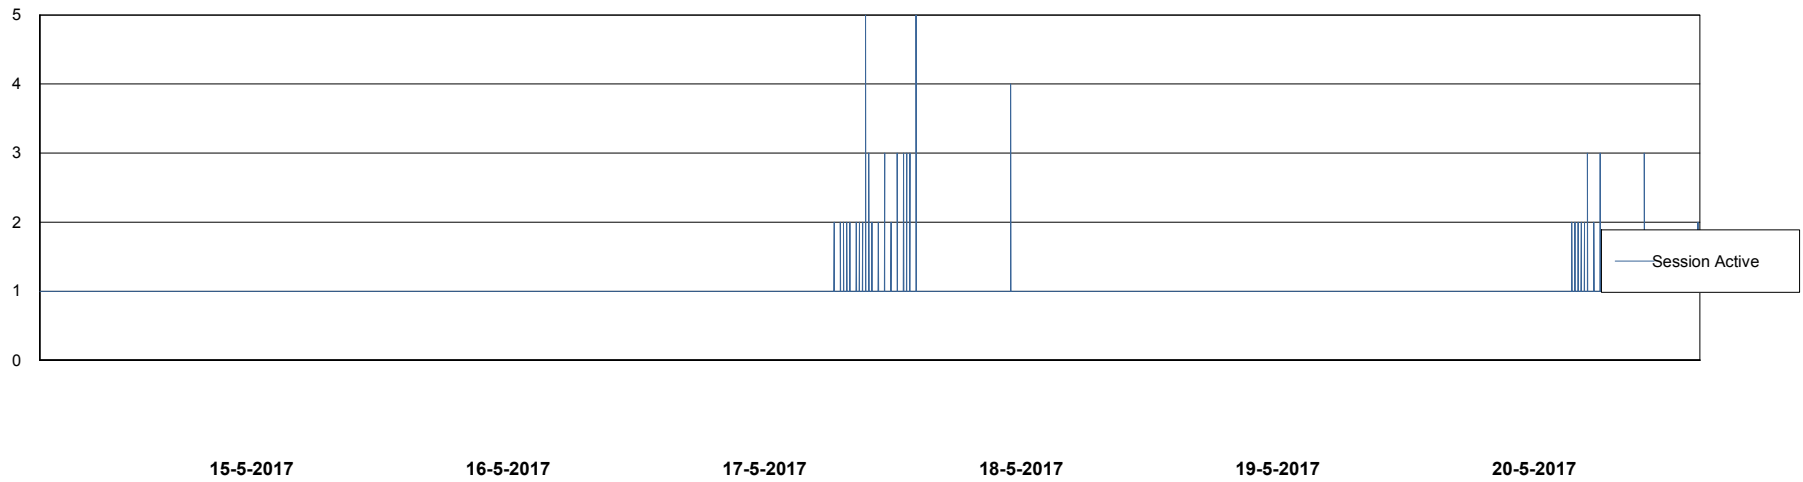

Weekly SLA Customer Report

Customer WBL_Production
Database ID 40

Database Performance WBLDB_Production

DB Processes Max 500
DB Sessions Max 772

Weekly SLA Customer Report

Customer WBL_Production
Database ID 40

Database Performance WBLDB_Standby

DB Processes Max 500
DB Sessions Max 772

Weekly SLA Customer Report

Customer WBL_Production
Database ID 40

DATABASE SIZE WBLDB_FutureLiveProduction

Database growth over last month