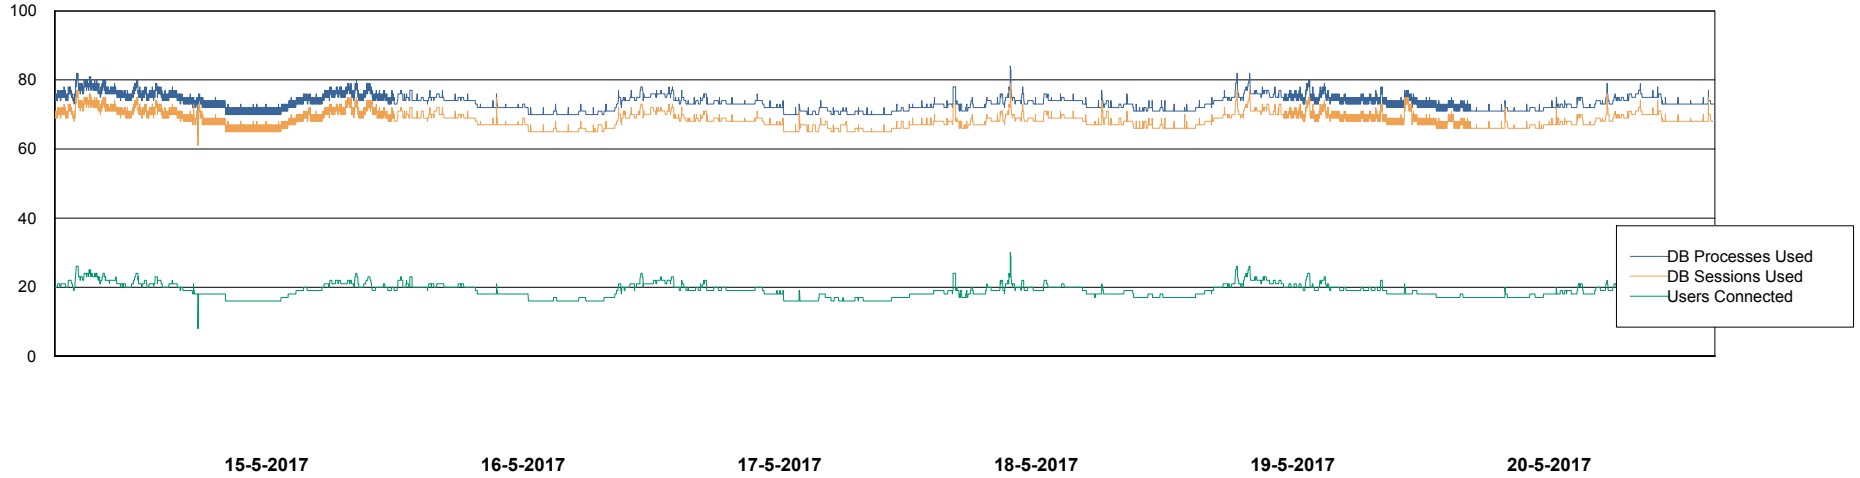

Database Performance WBLDB_Production

DB Processes Max 500
DB Sessions Max 772