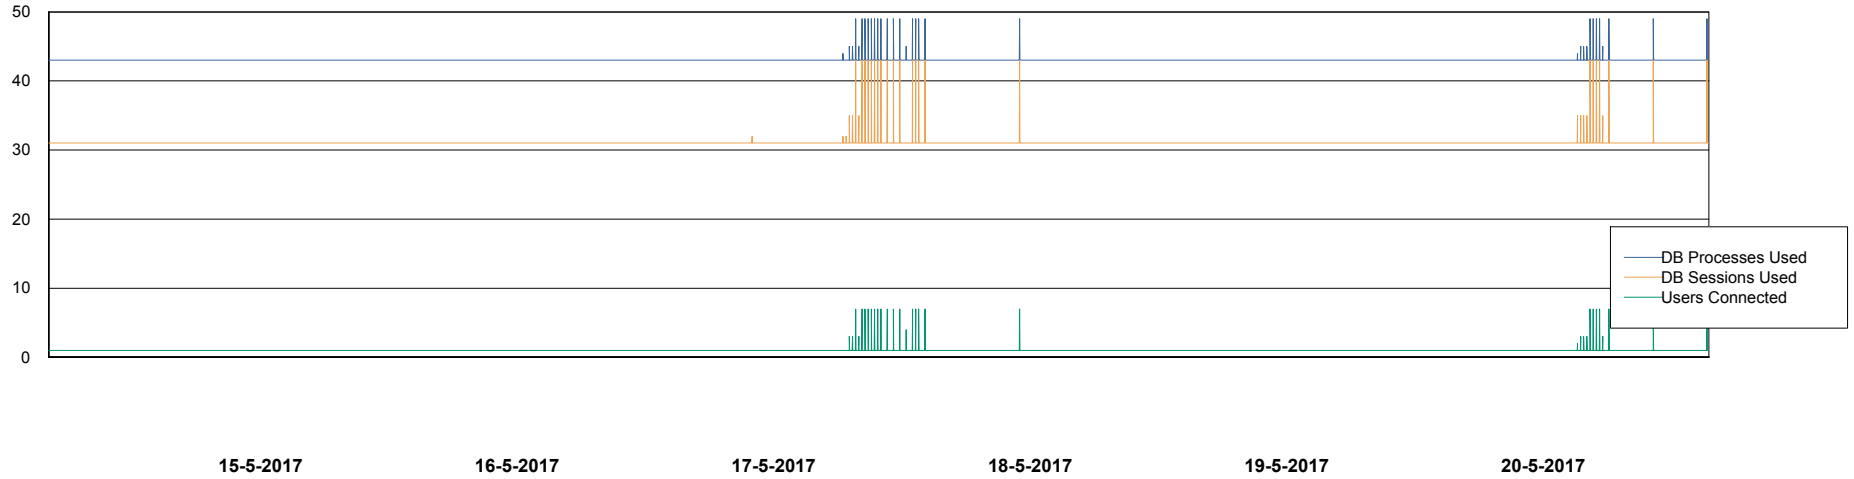

Weekly SLA Customer Report

Customer WBL_Production
Database ID 40

Database Performance WBLDB_Production

DB Processes Max 500
DB Sessions Max 772

Weekly SLA Customer Report

Customer WBL_Production
Database ID 40

Database Performance WBLDB_Standby

DB Processes Max 500
DB Sessions Max 772

Weekly SLA Customer Report

Customer WBL_Production
Database ID 40

DATABASE SIZE WBLDB_FutureLiveProduction

Database growth over last month