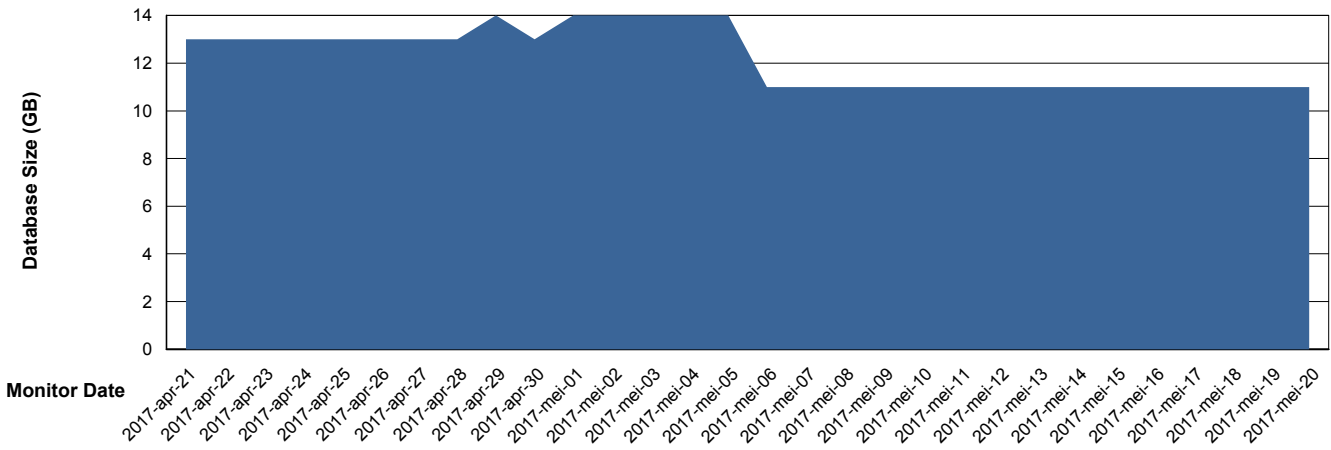

Database Performance WBLDB_Standby

DB Processes Max 500
DB Sessions Max 772

Weekly SLA Customer Report

Customer WBL_Production
Database ID 40

DATABASE SIZE WBLDB_FutureLiveProduction

Database growth over last month

DATABASE SIZE WBLDB_Production

Database growth over last month

Weekly SLA Customer Report

Customer WBL_Production
 Database ID 40

Database Tablespace WBLDB_Production

Date	Tablespace Name	Filesize (Gb)	Usedsize (Gb)	Percentage free
20-5-2017	ABSDATA	6	5	17
	INDX	8	5	38
19-5-2017	ABSDATA	6	5	17
	INDX	8	5	38
18-5-2017	ABSDATA	6	5	17
	INDX	8	5	38
17-5-2017	ABSDATA	6	5	17
	INDX	8	5	38
16-5-2017	ABSDATA	6	5	17
	INDX	8	5	38
15-5-2017	ABSDATA	6	5	17
	INDX	8	5	38
14-5-2017	ABSDATA	6	5	17
	INDX	8	5	38