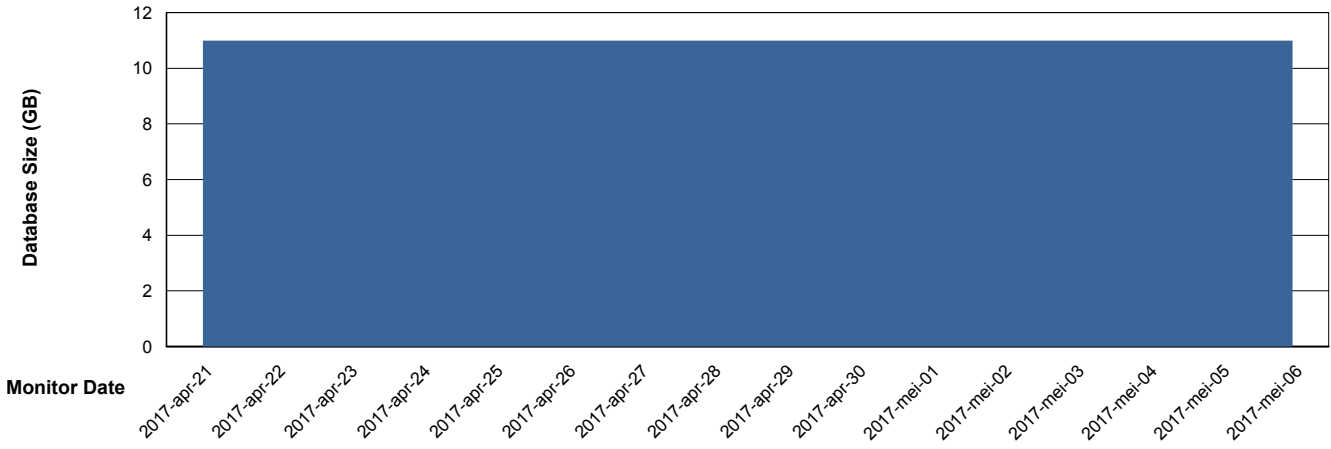

Database Performance WBLDB_Standby

DB Processes Max 500
DB Sessions Max 772

Weekly SLA Customer Report

Customer WBL_Production
Database ID 40

DATABASE SIZE WBLDB_FutureLiveProduction

Database growth over last month

DATABASE SIZE WBLDB_Production

Database growth over last month

Weekly SLA Customer Report

Customer WBL_Production
 Database ID 40

Database Tablespace WBLDB_Production

Date	Tablespace Name	Filesize (Gb)	Usedsize (Gb)	Percentage free
20-5-2017	ABSDATA	6	5	17
	INDX	8	5	38
19-5-2017	ABSDATA	6	5	17
	INDX	8	5	38
18-5-2017	ABSDATA	6	5	17
	INDX	8	5	38
17-5-2017	ABSDATA	6	5	17
	INDX	8	5	38
16-5-2017	ABSDATA	6	5	17
	INDX	8	5	38
15-5-2017	ABSDATA	6	5	17
	INDX	8	5	38
14-5-2017	ABSDATA	6	5	17
	INDX	8	5	38