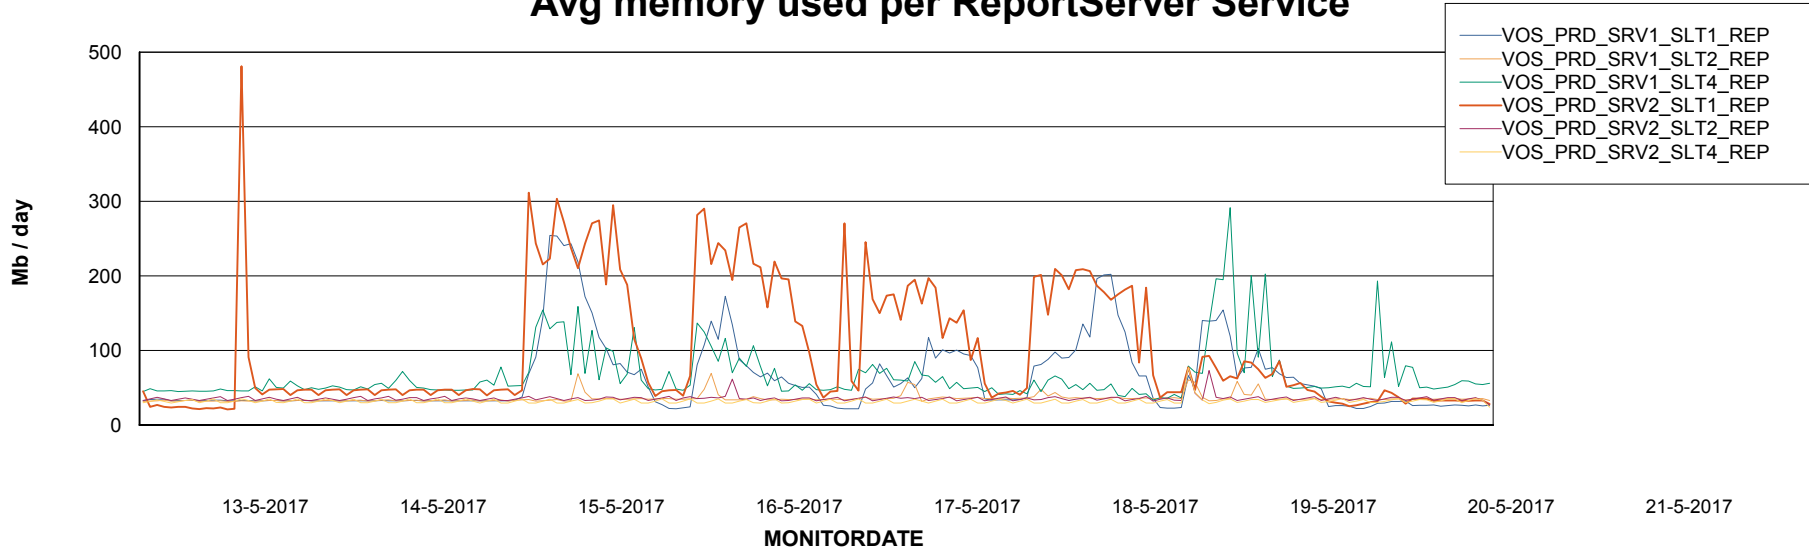

ABSolute Application ReportServer Services

Avg memory used per ReportServer Service