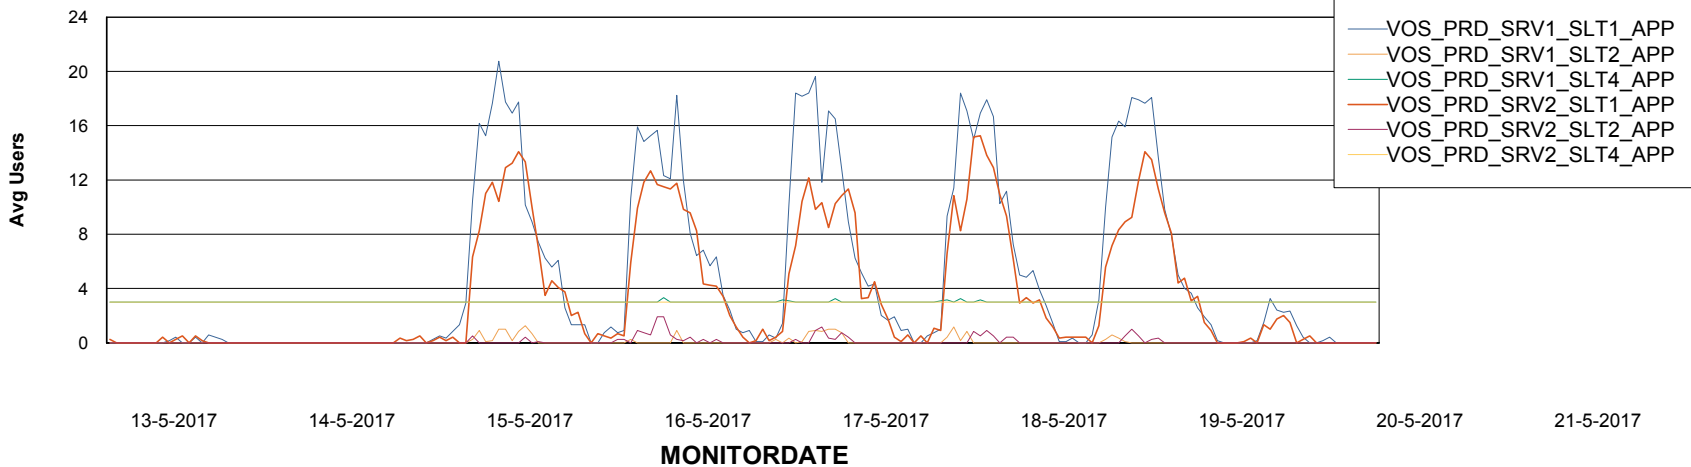

Weekly SLA Customer Report

Customer VOS_Production
Database ID 68

ABSSolute Application Server Services

Avg memory used per ABS Server Service

Avg users per day per ABS server

Weekly SLA Customer Report

Customer VOS_Production
Database ID 68