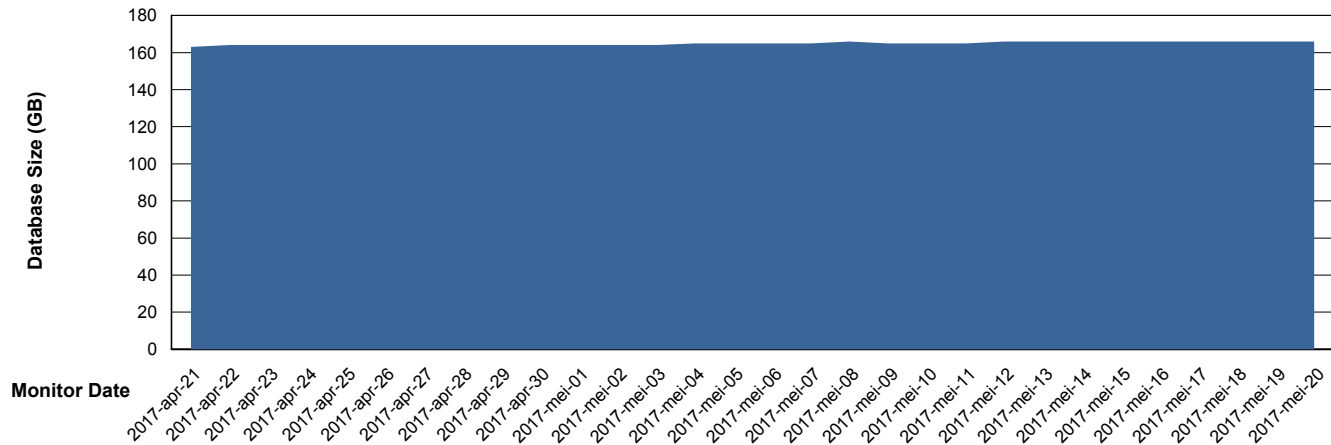

DATABASE SIZE VOSDB_Production

Database growth over last month