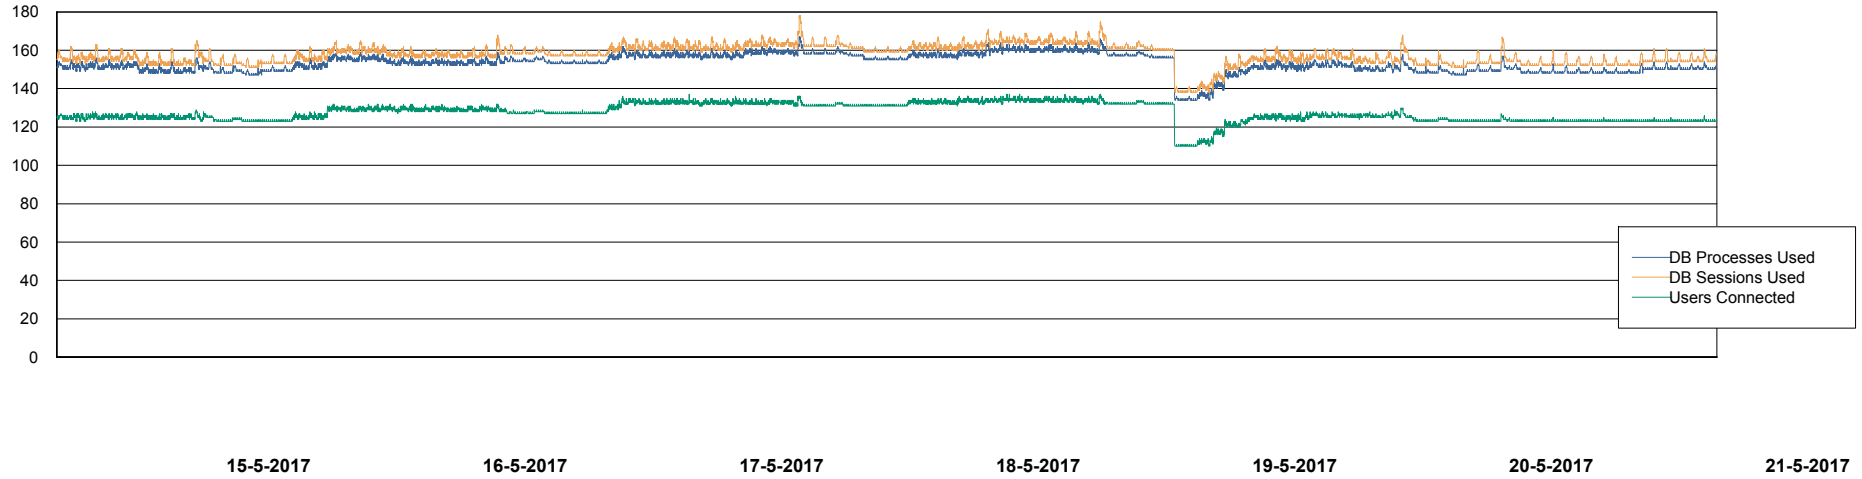

Database Performance VOSDB_Production

DB Processes Max 200
DB Sessions Max 322