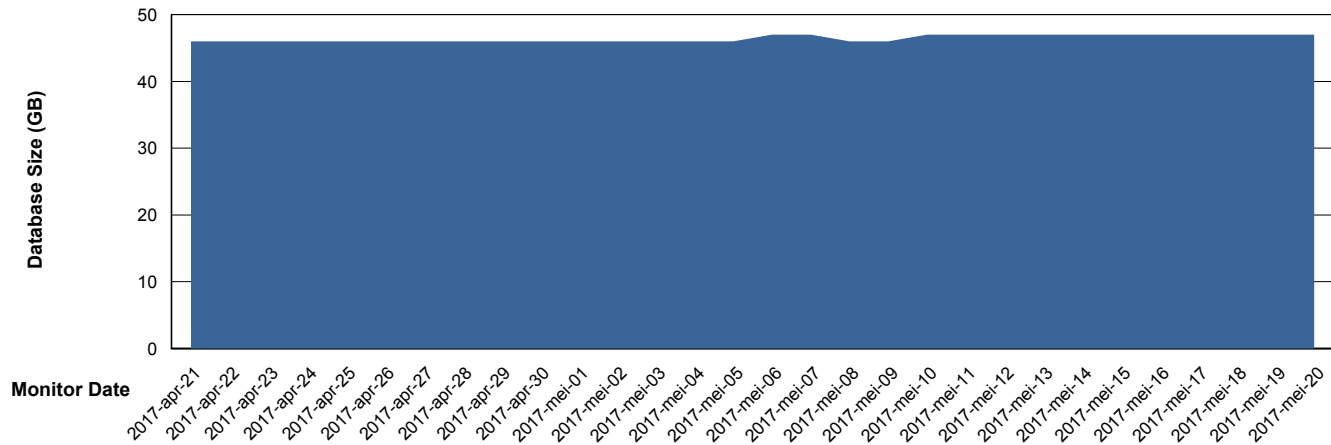

Database Performance VOSDB_Production

DB Processes Max 200
DB Sessions Max 322

Weekly SLA Customer Report

Customer VOS_Production
Database ID 68

DATABASE SIZE VOSBIDB_Production

Database growth over last month