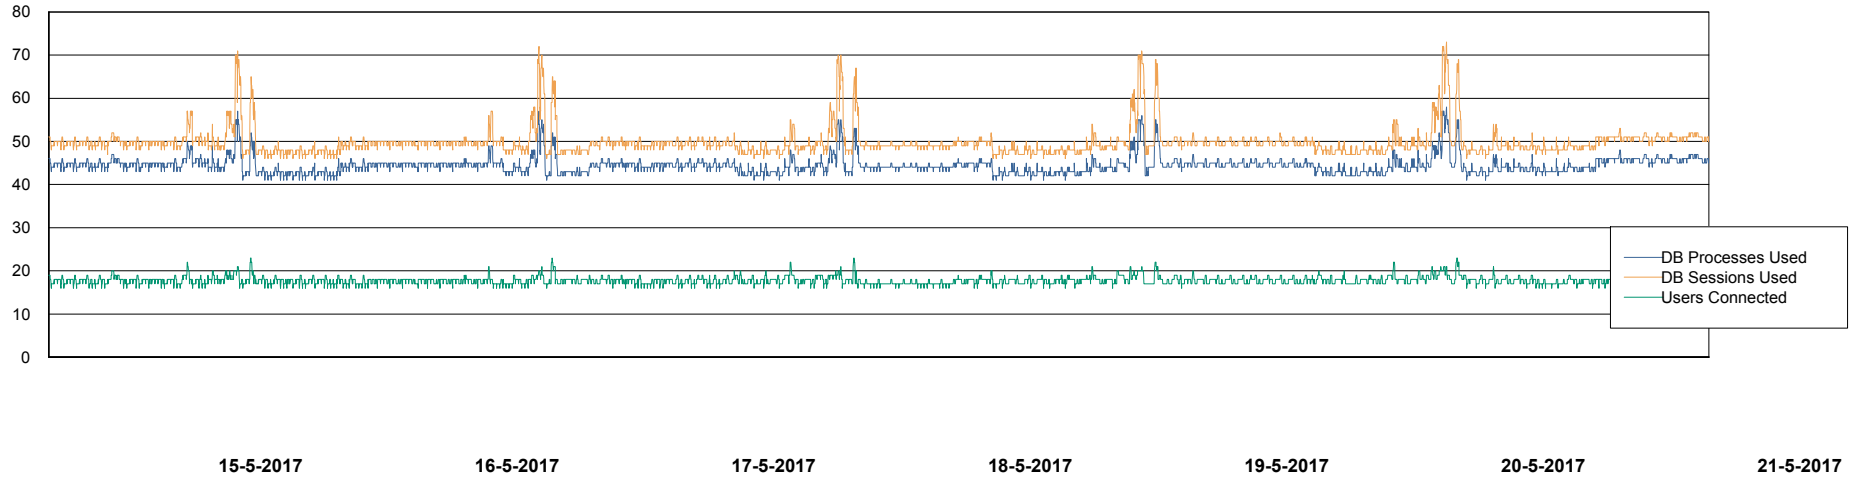

Database Performance VOSBIDB_Production

DB Processes Max 500
DB Sessions Max 772