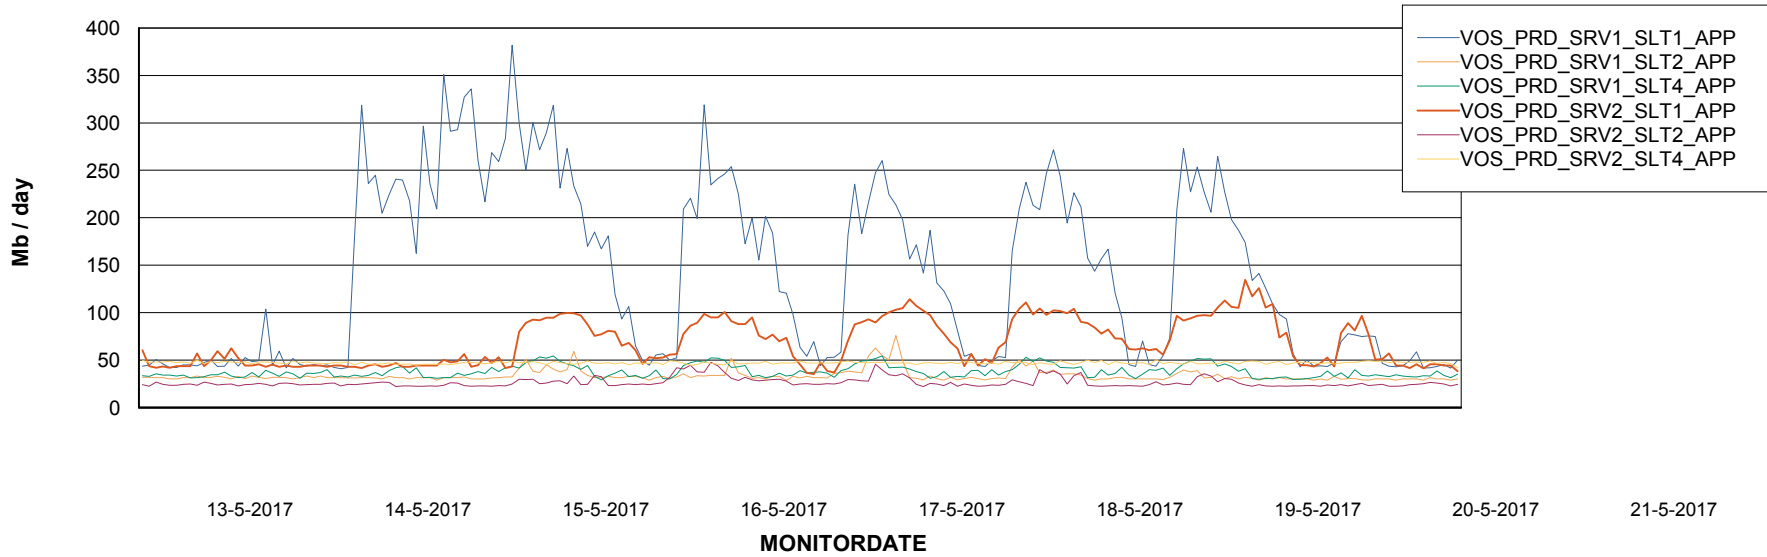

ABSSolute Application Server Services

Avg memory used per ABS Server Service