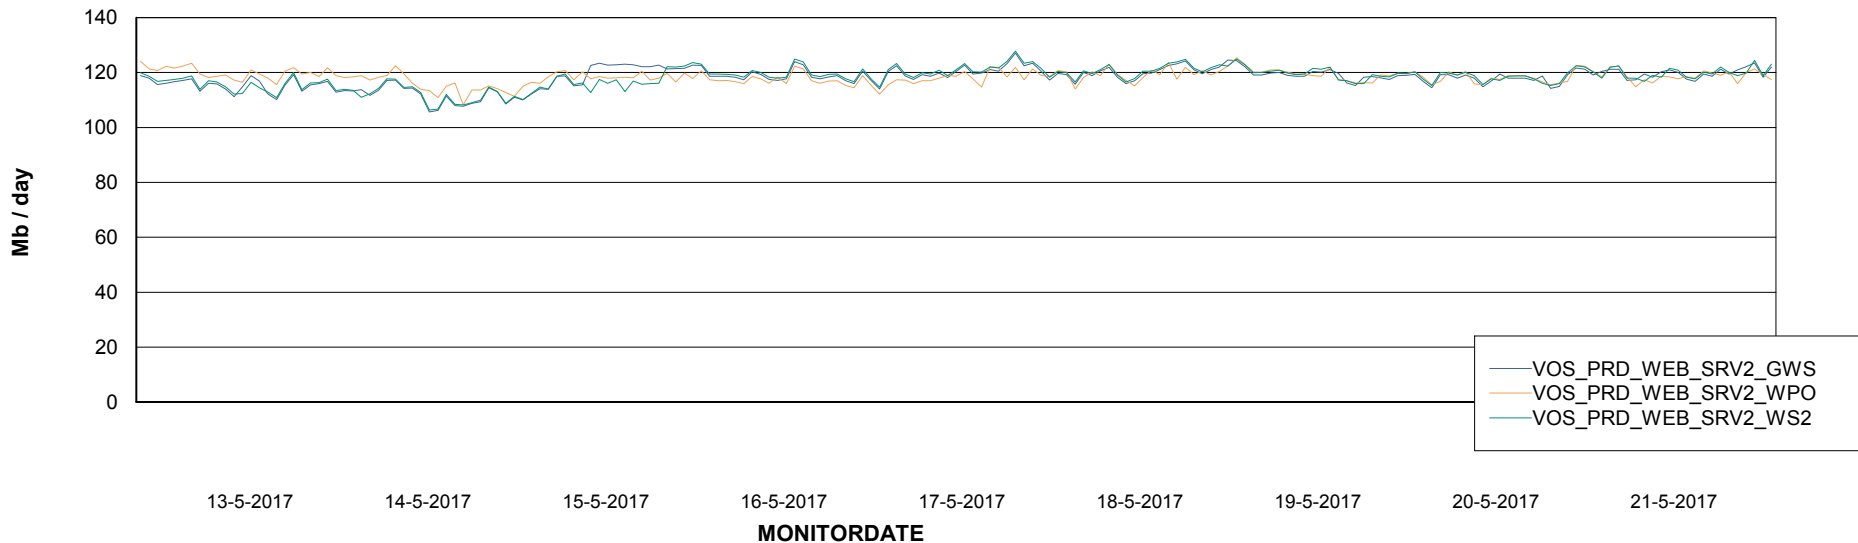

ABSolute Application ReportServer Services

Avg memory used per ReportServer Service

Weekly SLA Customer Report

Customer VOS_Production
Database ID 68

ABSSolute Web Component Services

Avg memory used per ABS Web component