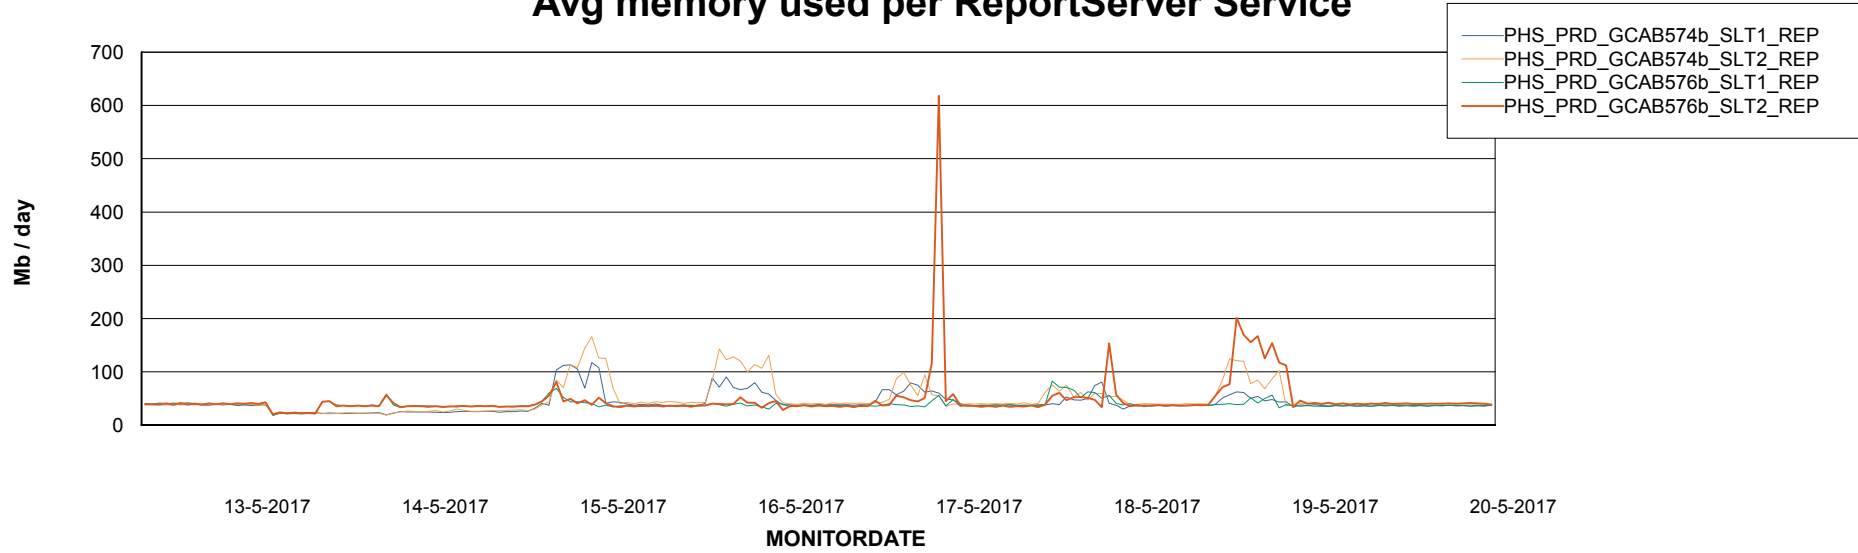

Avg memory used per ABS Server Service

Avg users per day per ABS server

Weekly SLA Customer Report

Customer PHS_Production
Database ID 47

ABSSolute Application ReportServer Services

Avg memory used per ReportServer Service