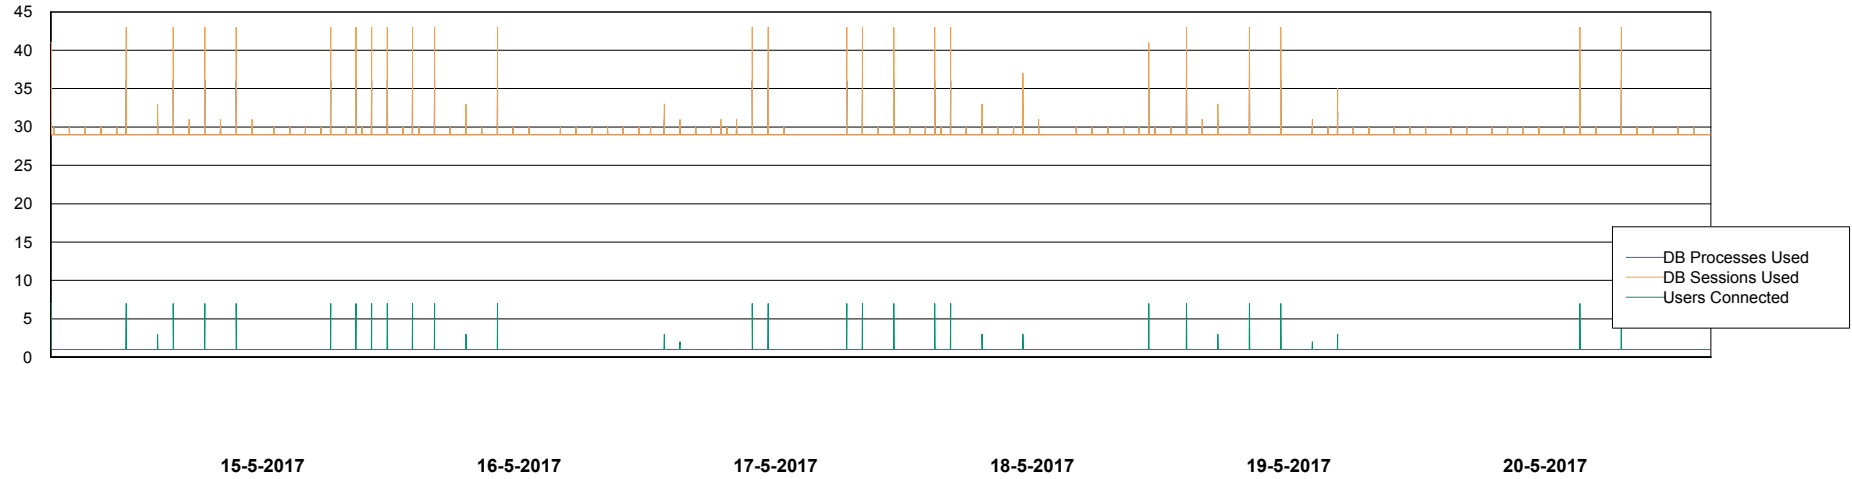

Database Performance PHSDB_Standby

DB Processes Max 500
DB Sessions Max 772