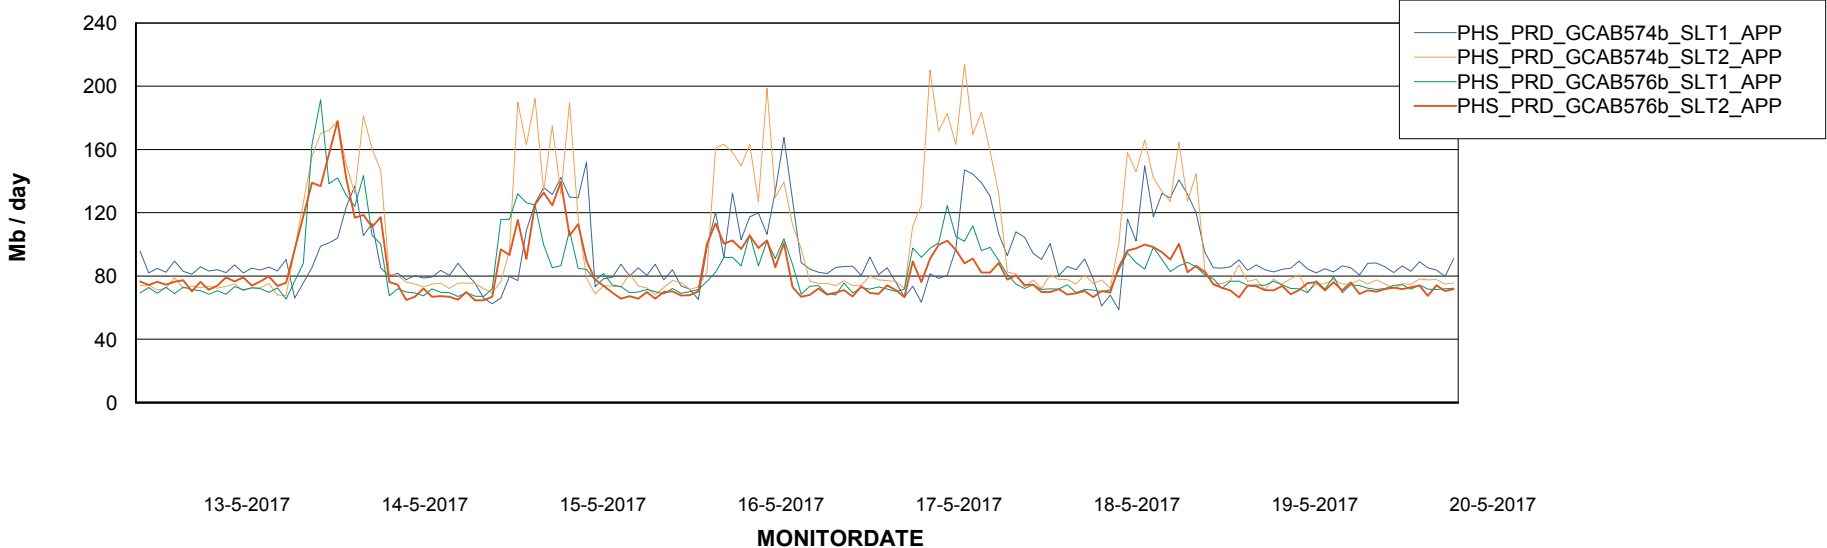

ABSSolute Application Server Services

Avg memory used per ABS Server Service