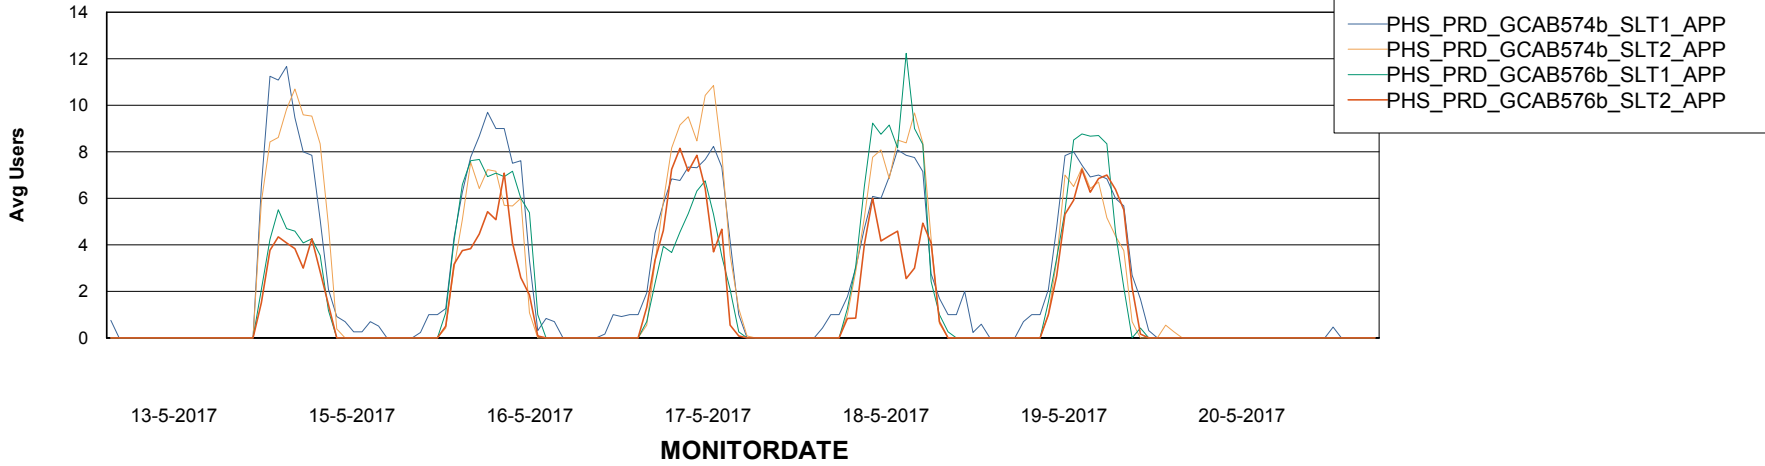

Avg users per day per ABS server