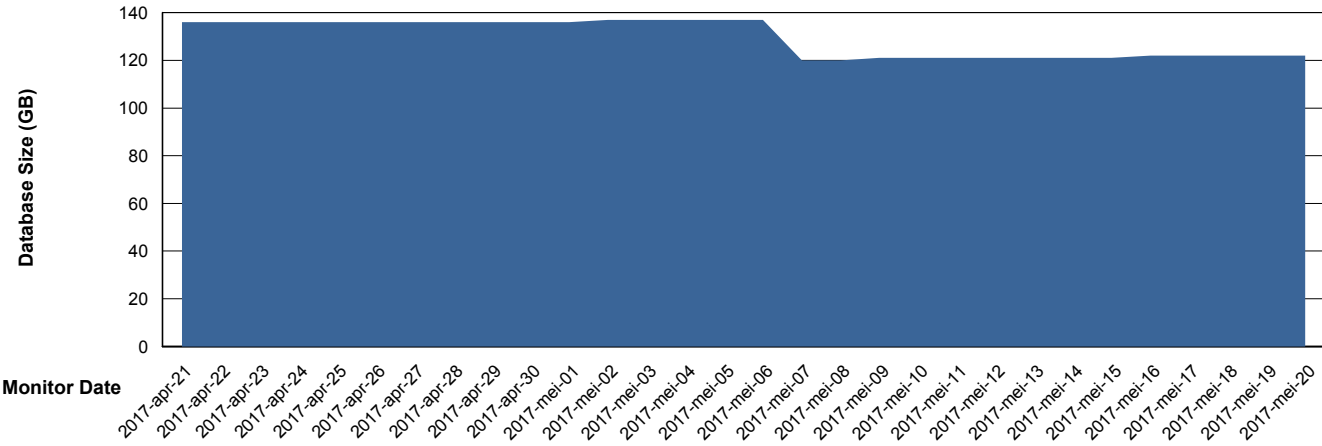

Database Performance PHSDB_Standby

DB Processes Max 500
DB Sessions Max 772

Weekly SLA Customer Report

Customer PHS_Production
 Database ID 47

DATABASE SIZE PHSDB_Production

Database growth over last month