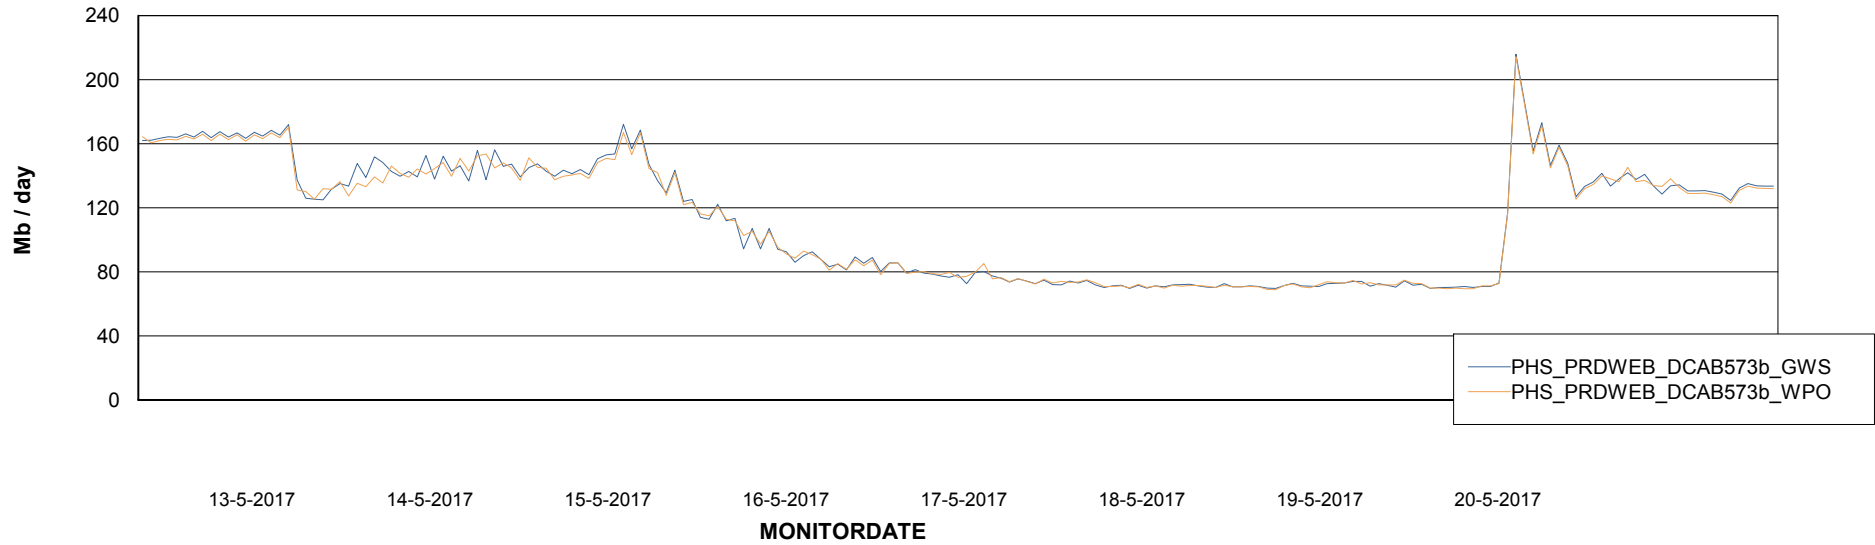

ABSSolute Web Component Services

Avg memory used per ABS Web component