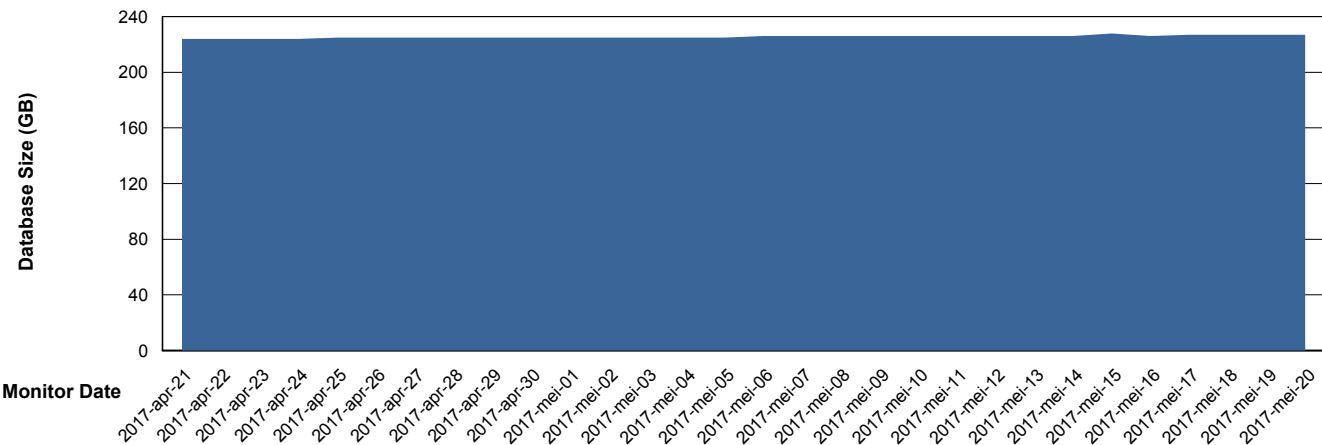

Database Performance PCODB_Standby

DB Processes Max 520
DB Sessions Max 804

Weekly SLA Customer Report

Customer PCO Production
 Database ID 44

DATABASE SIZE PCODB_Production

Database growth over last month