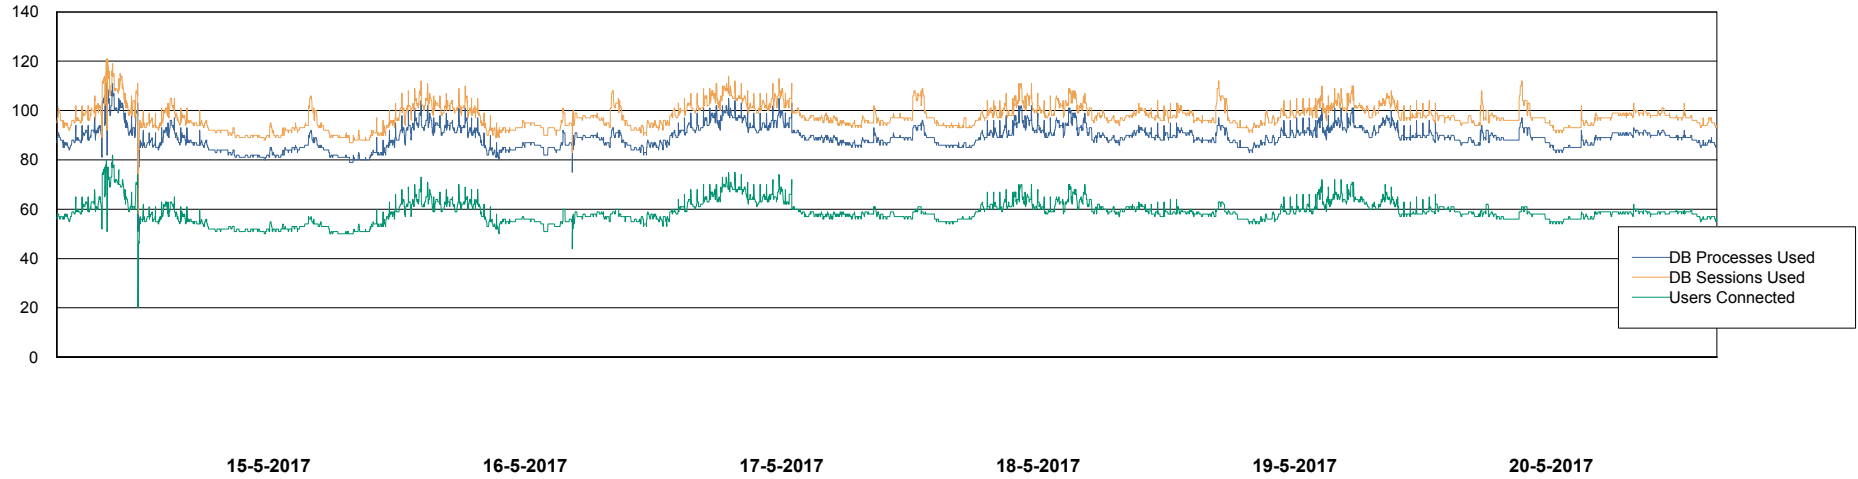

Harddisk Usage PCO_PRD_ORACLE2

	Free disk space on c: (%)	Total disk space on c: (Gb)	Free disk space on d: (%)	Total disk space on d: (Gb)
20-5-2017	75	279	61	838
19-5-2017	75	279	61	838
18-5-2017	75	279	62	838
17-5-2017	75	279	48	838
16-5-2017	76	279	33	838
15-5-2017	76	279	34	838
14-5-2017	76	279	35	838

Weekly SLA Customer Report

Customer PCO Production
Database ID 44

Database Performance PCODB_Production

DB Processes Max 300
DB Sessions Max 480

Weekly SLA Customer Report

Customer PCO Production
Database ID 44