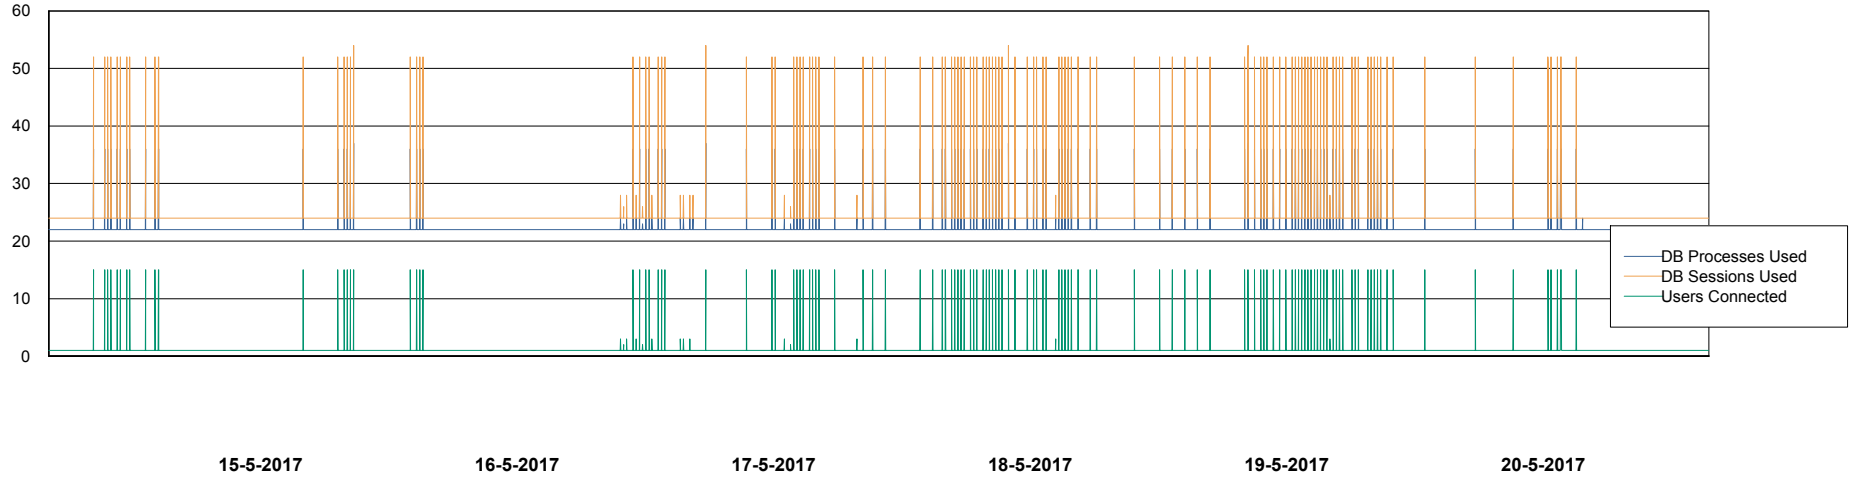

Database Performance PCODB_Standby

DB Processes Max 520
DB Sessions Max 804