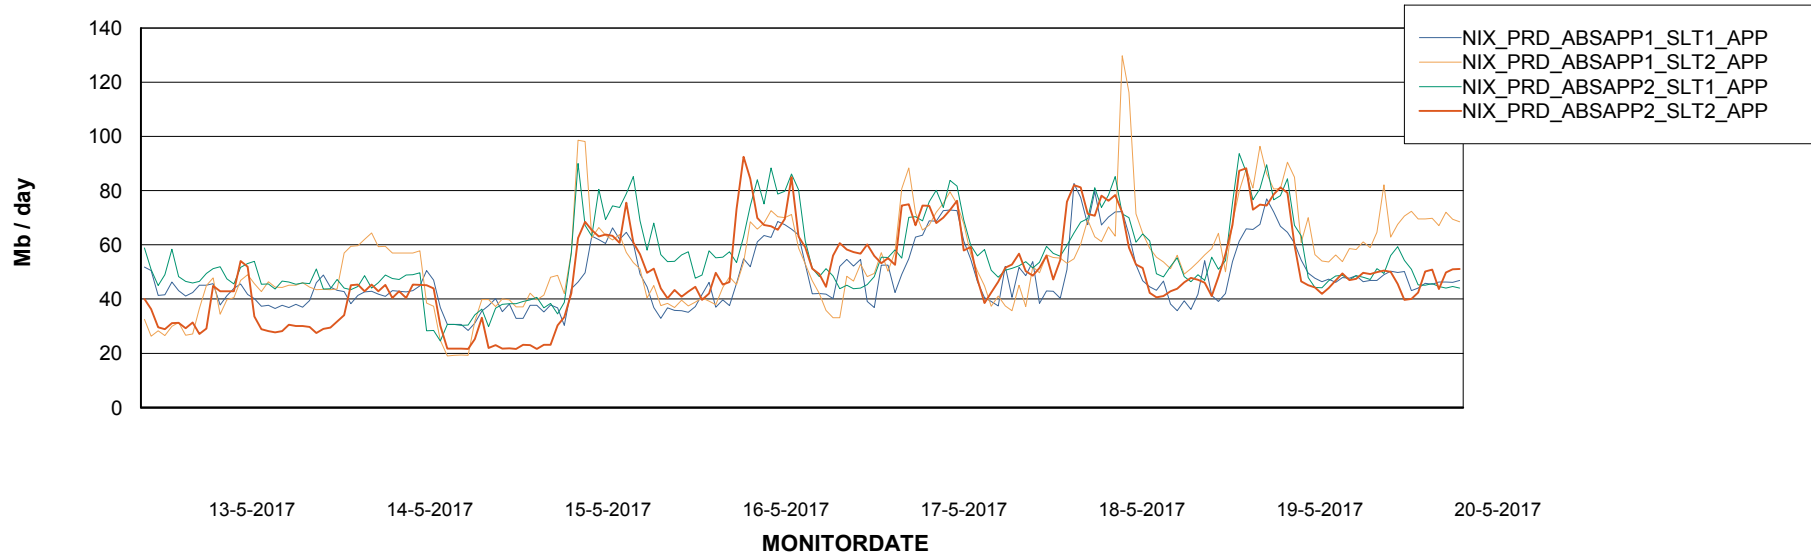

ABSSolute Application Server Services

Avg memory used per ABS Server Service