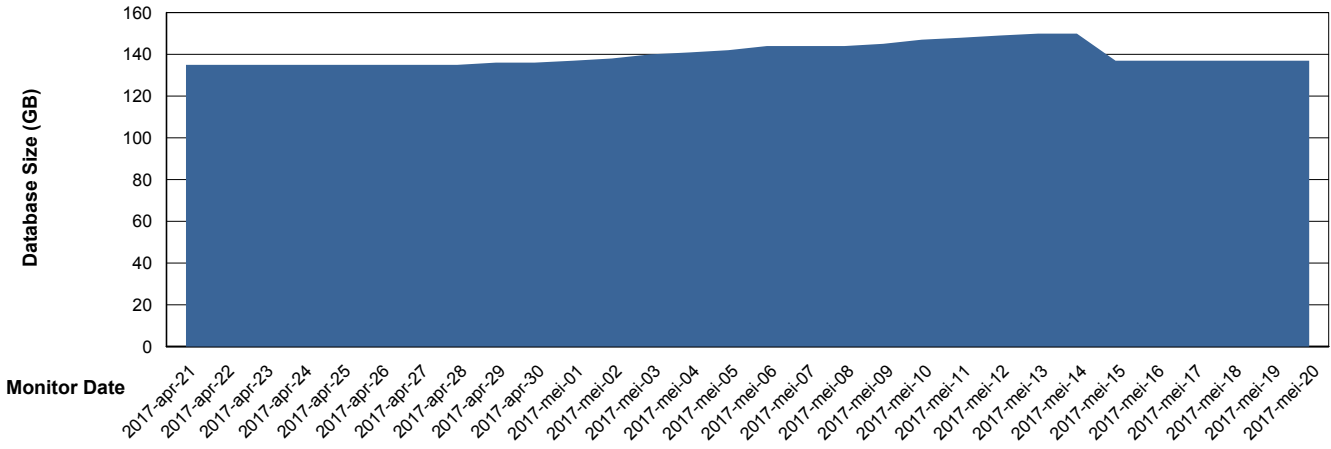

Database Performance NIXDB_Standby

DB Processes Max 500
DB Sessions Max 800

Weekly SLA Customer Report

Customer NIX_Production
 Database ID 51

DATABASE SIZE NIXDB_Production

Database growth over last month