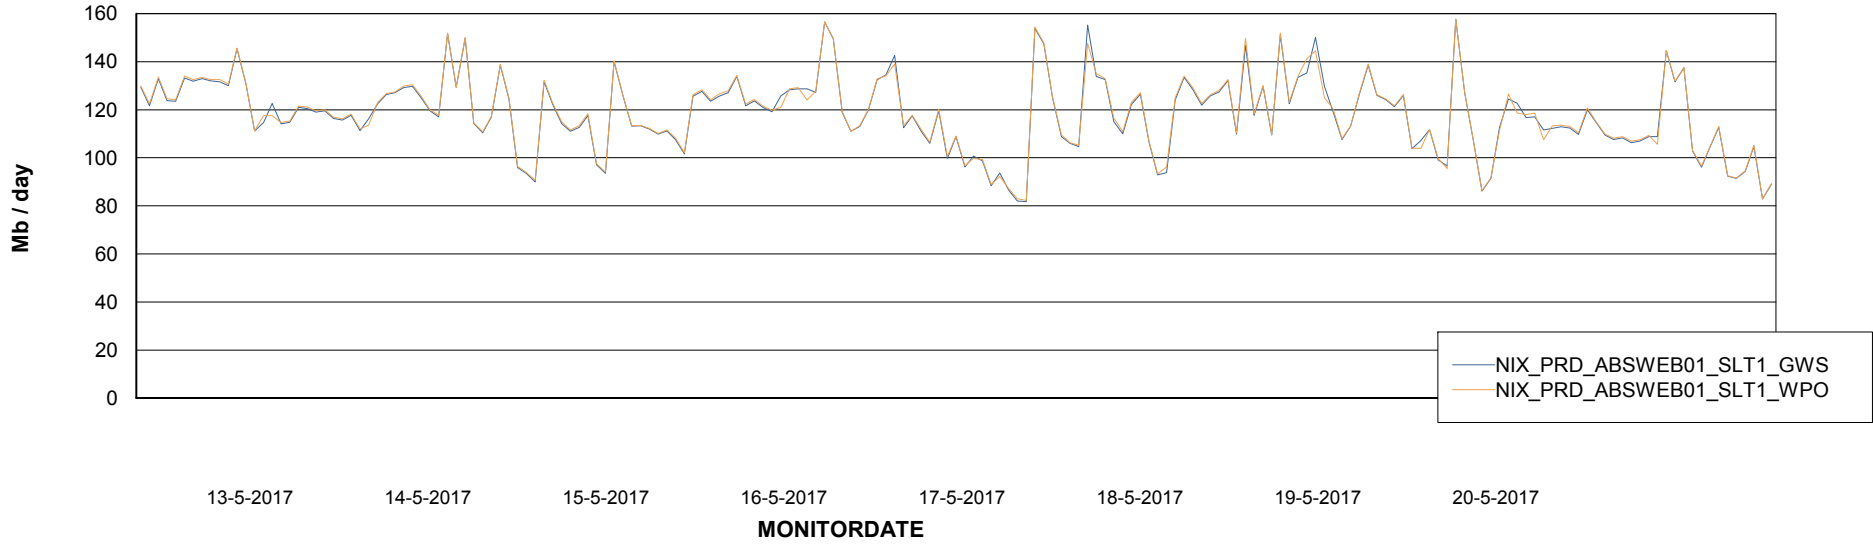

ABSolute Web Component Services

Avg memory used per ABS Web component