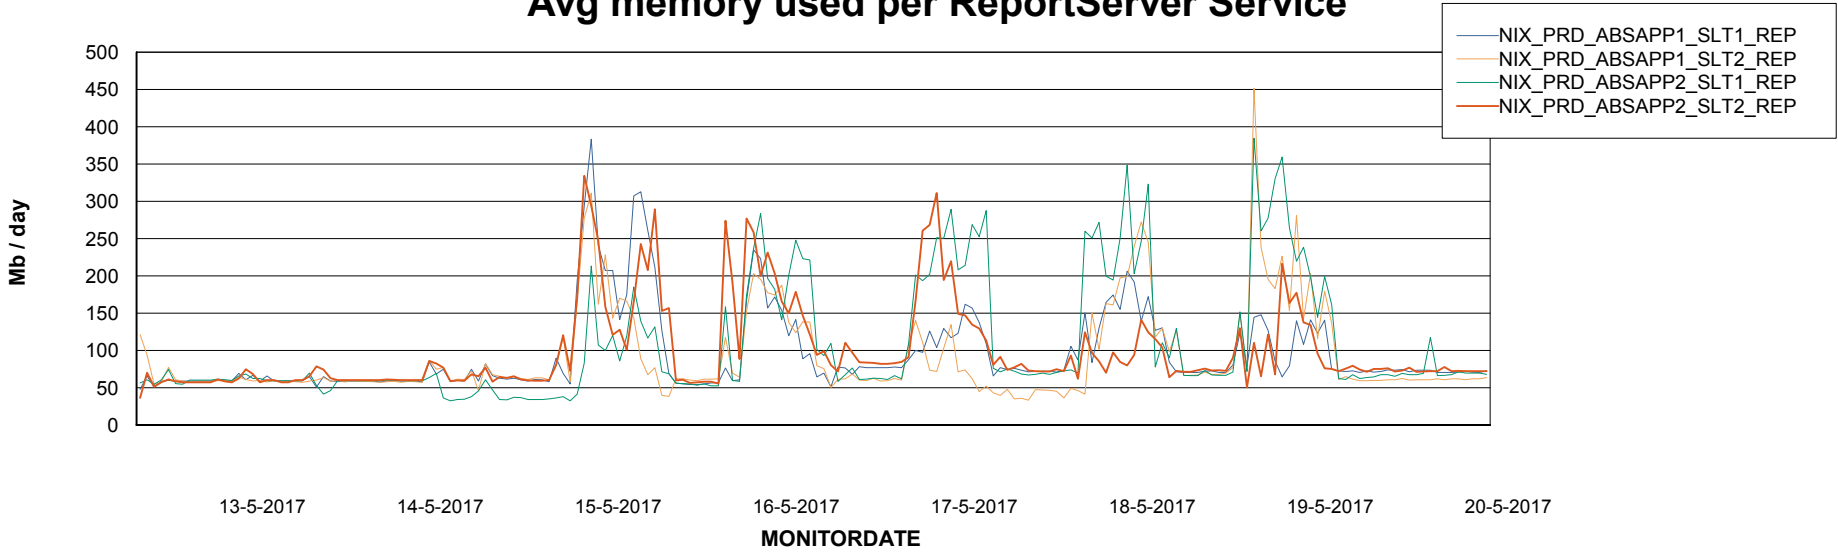

Avg memory used per ABS Server Service

Avg users per day per ABS server

Weekly SLA Customer Report

Customer NIX_Production
Database ID 51

ABSolute Application ReportServer Services

Avg memory used per ReportServer Service