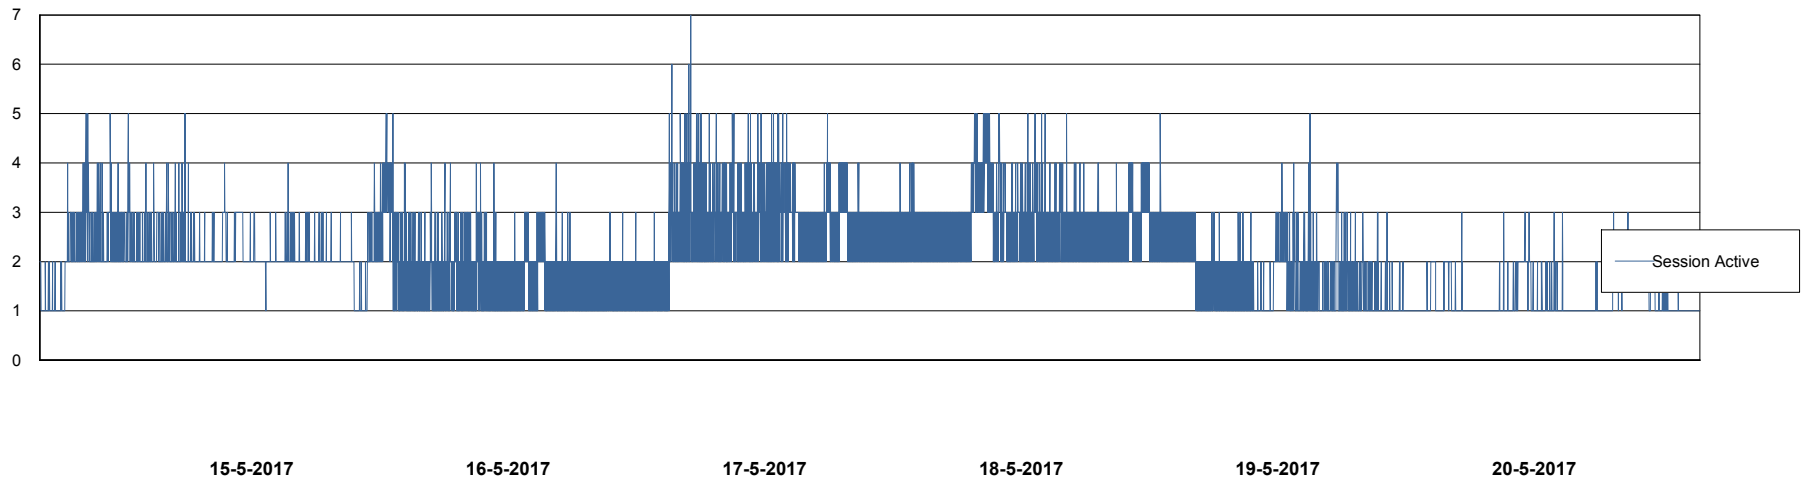

Database Performance NIXDB_Production

DB Processes Max 500
DB Sessions Max 800