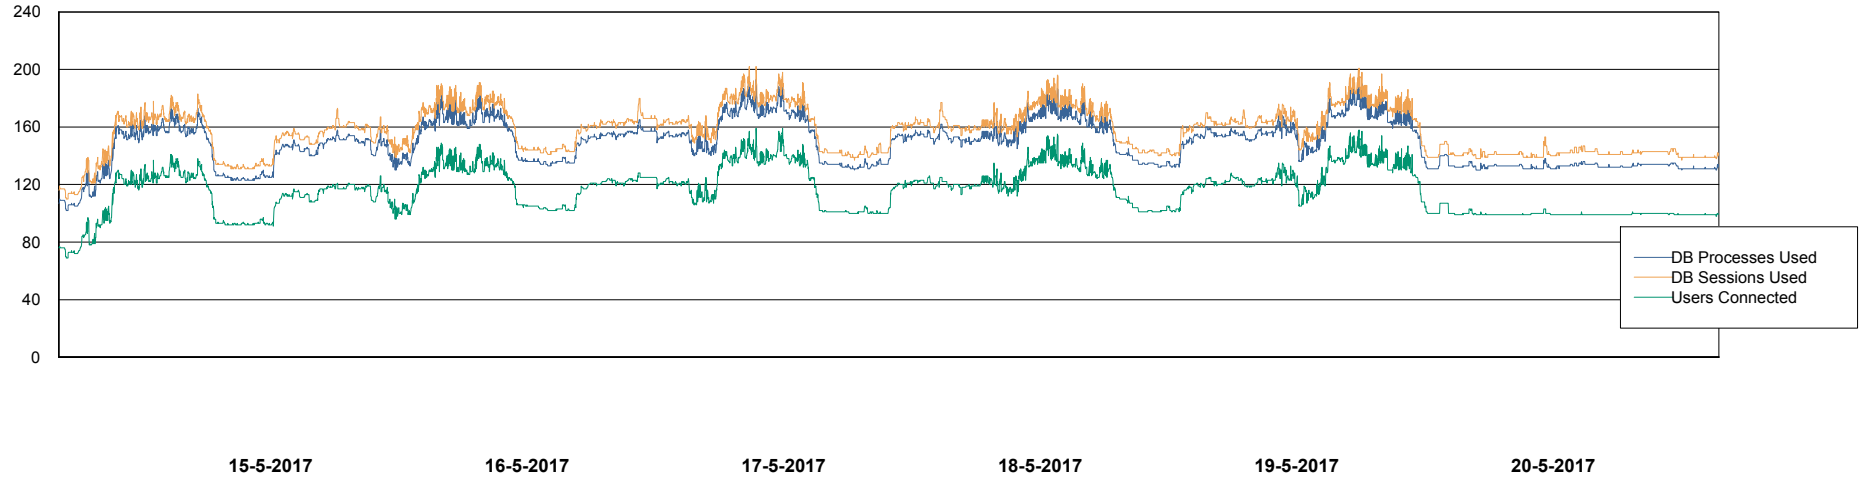

Database Performance NIXDB_Production

DB Processes Max 500
DB Sessions Max 800