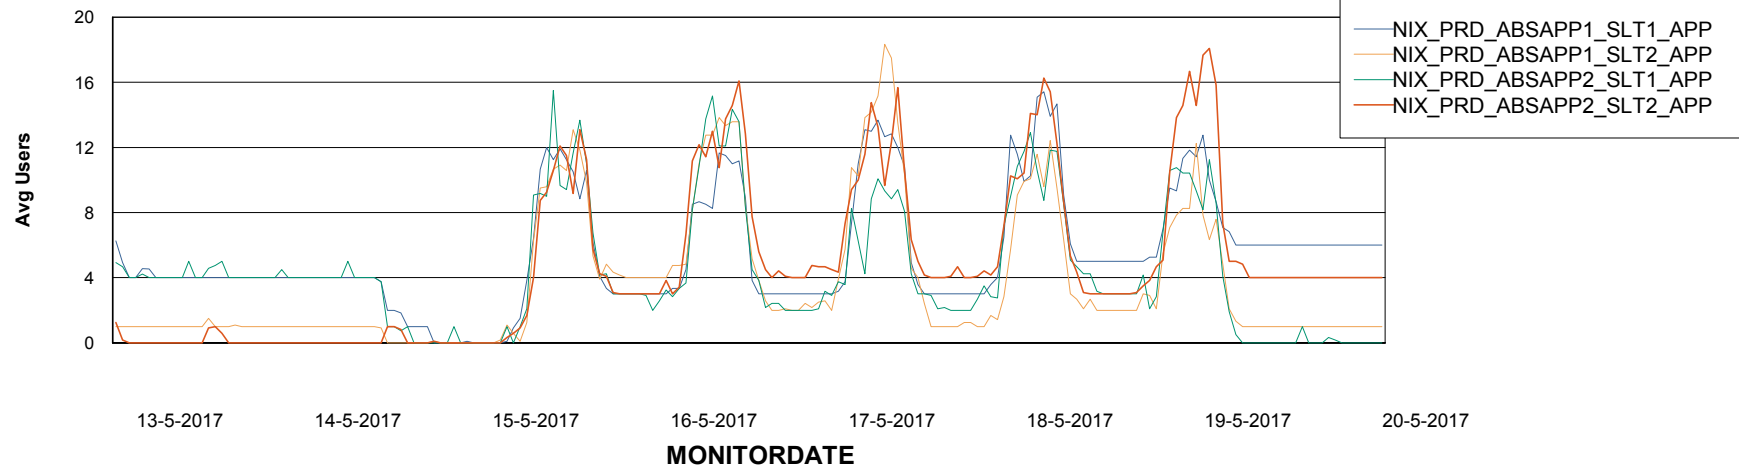

Avg users per day per ABS server