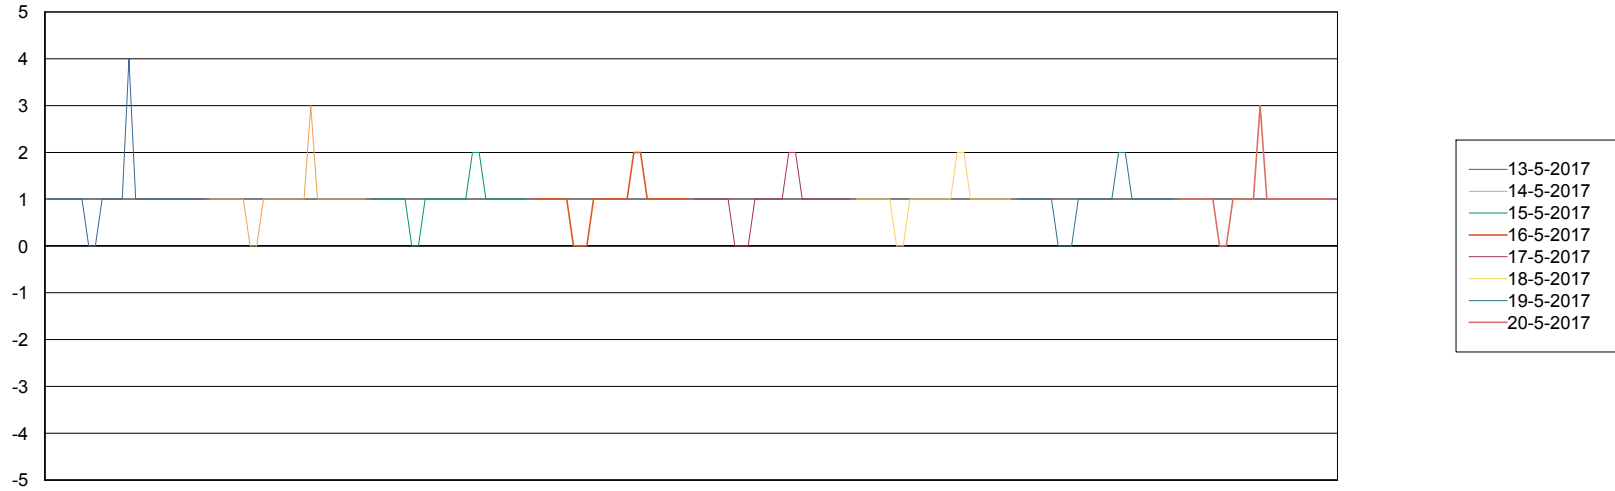

Standby Database Health NIX_Production

Recovery lag for last 7 days