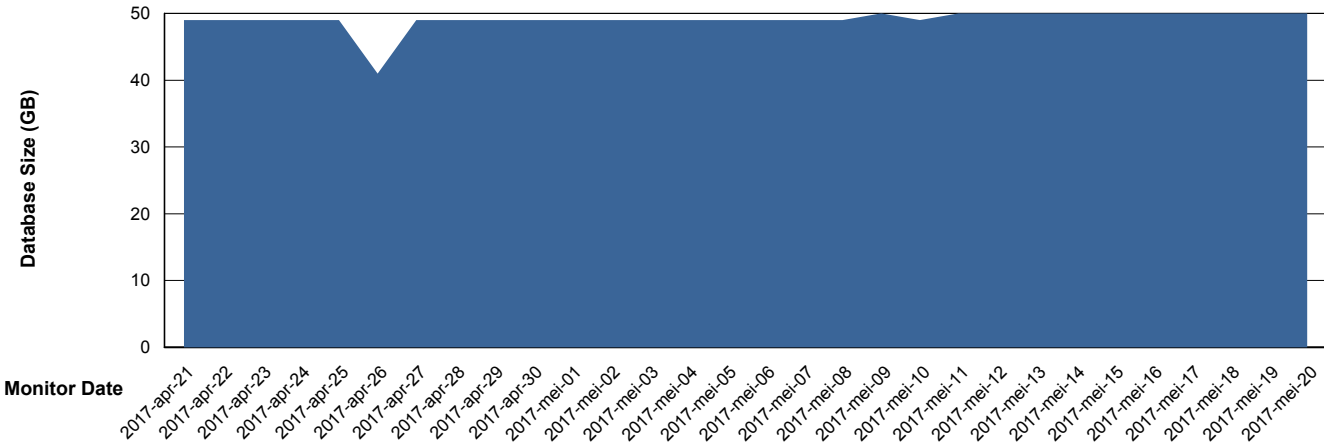

# Weekly SLA Customer Report

Customer LLG\_Production  
Database ID 53

DATABASE SIZE LLGDB\_Production

### Database growth over last month

DATABASE SIZE LLGDBBI\_Production

### Database growth over last month