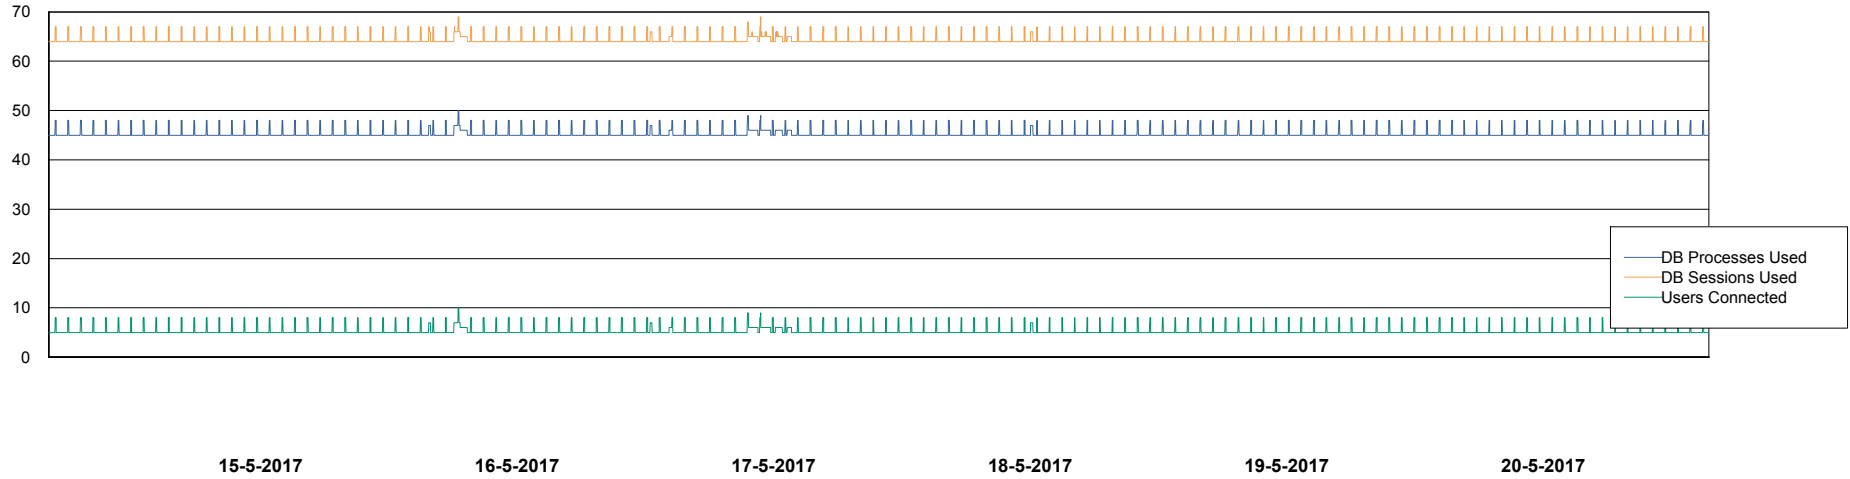

Database Performance LLGDB_Standby

DB Processes Max 520
DB Sessions Max 804