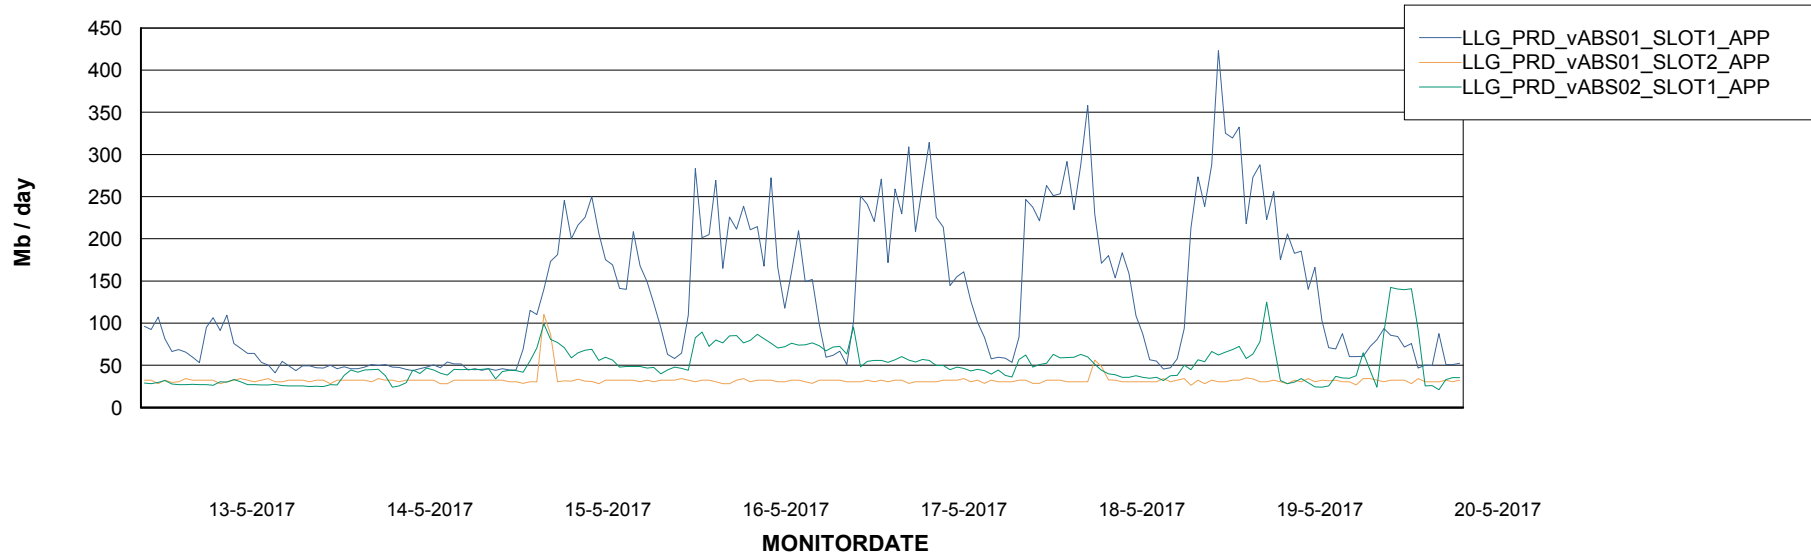

ABSSolute Application Server Services

Avg memory used per ABS Server Service