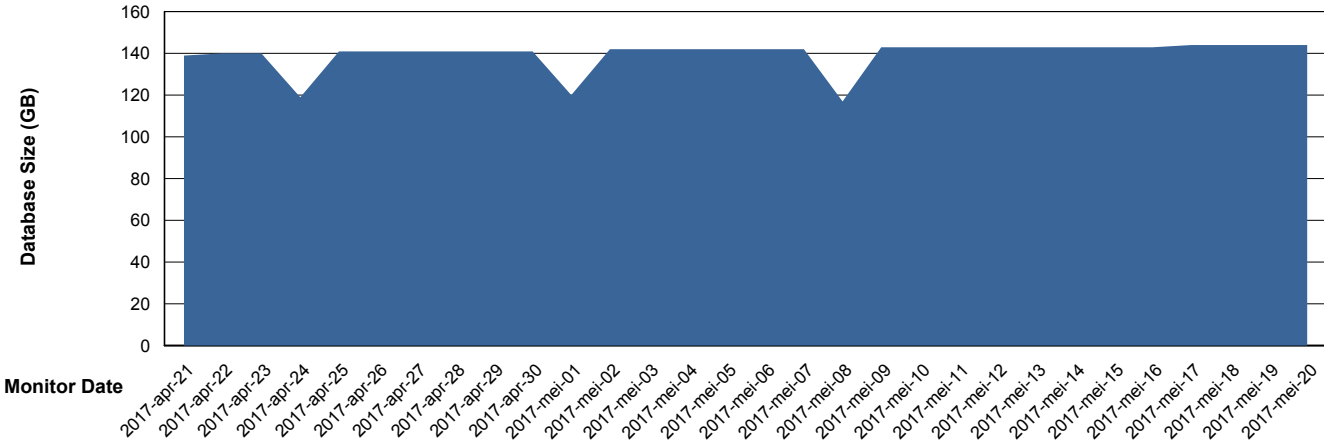

DATABASE SIZE LLGDB_Production

Database growth over last month