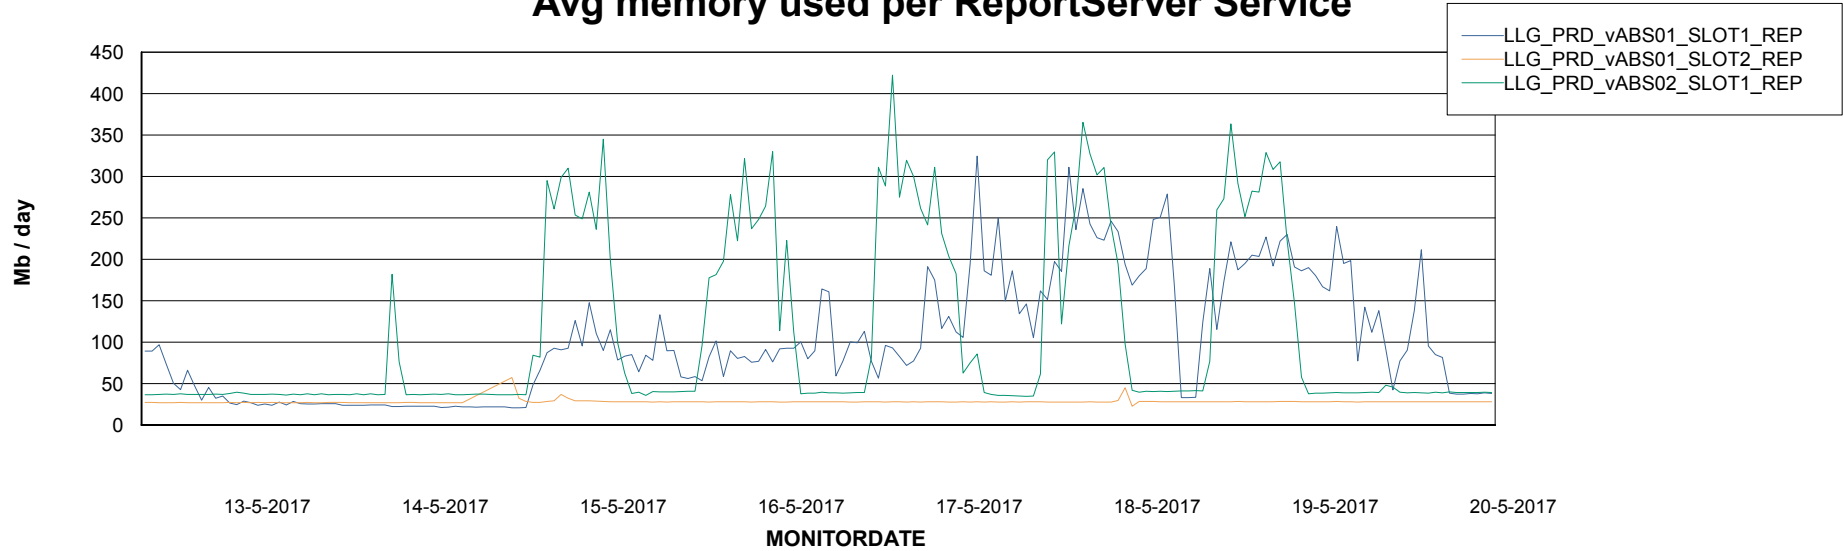

ABSSolute Application ReportServer Services

Avg memory used per ReportServer Service