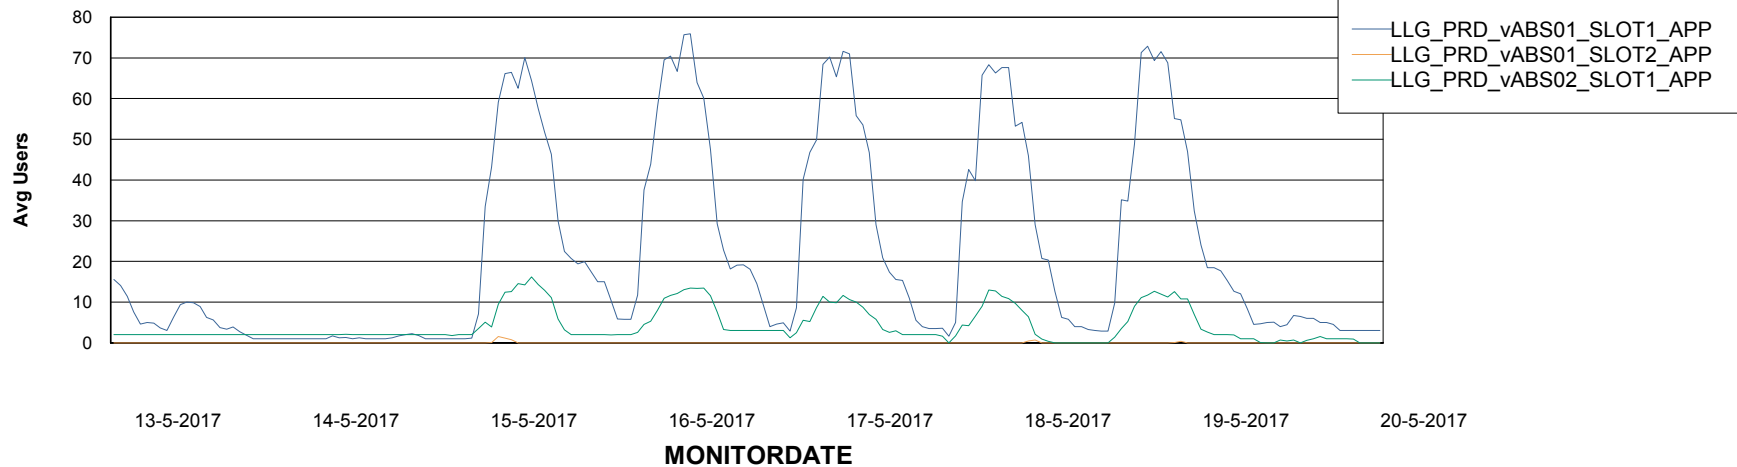

Avg users per day per ABS server