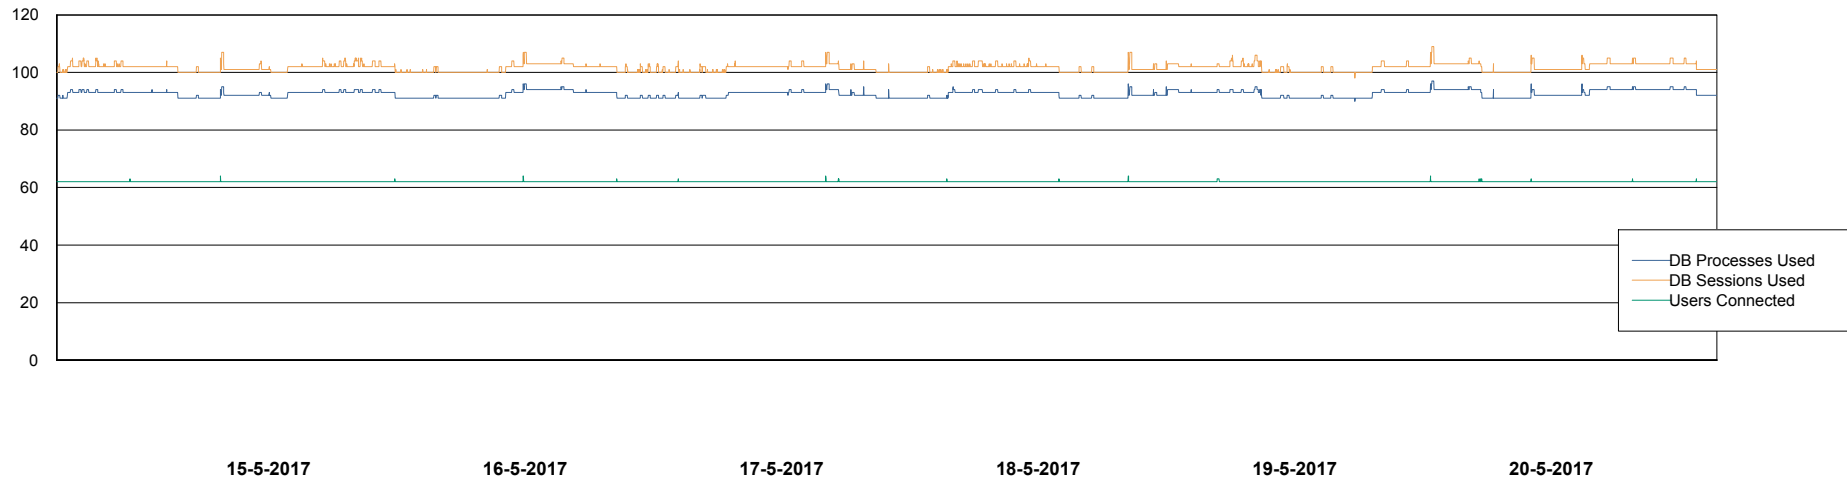

Weekly SLA Customer Report

Customer JWR Production
Database ID 43

Database Performance JWRDB_Production

DB Processes Max 150
DB Sessions Max 248

Weekly SLA Customer Report

Customer JWR Production
Database ID 43