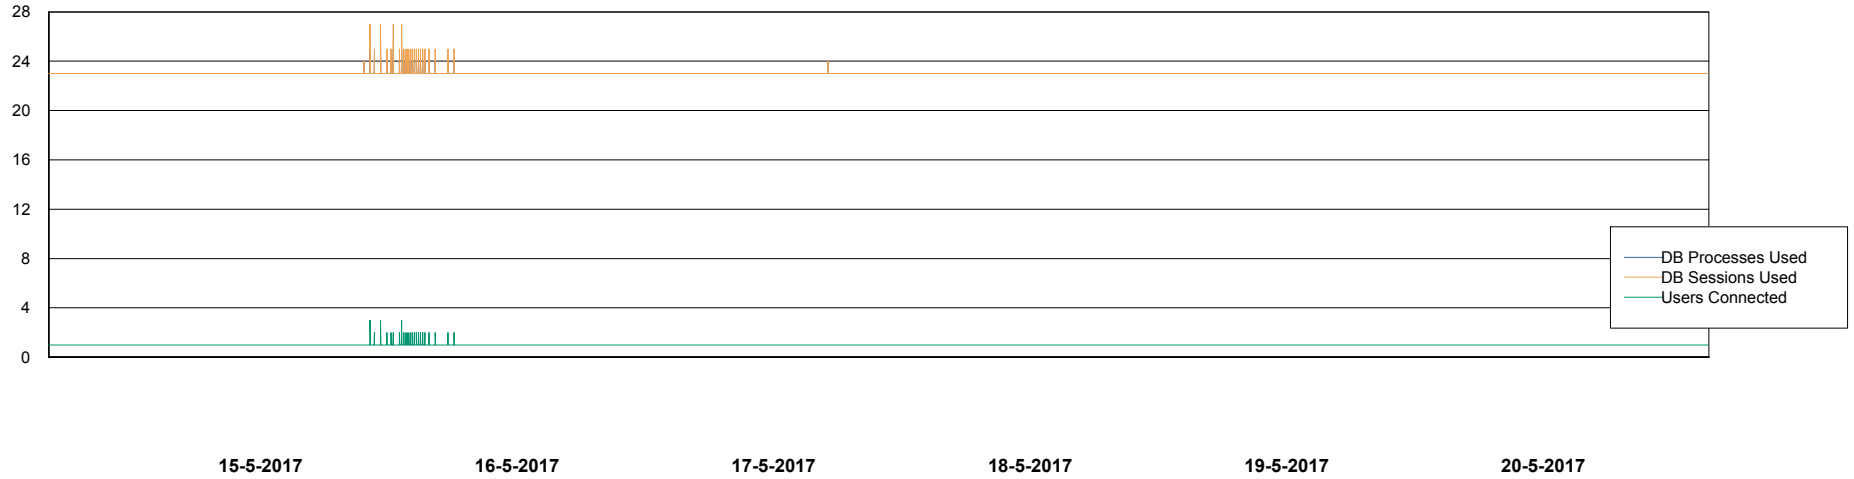

Weekly SLA Customer Report

Customer JWR Production
Database ID 43

Database Performance JWRDB_Production

DB Processes Max 150
DB Sessions Max 248

Weekly SLA Customer Report

Customer JWR Production
Database ID 43

Database Performance JWRDB_Standby

DB Processes Max 150
DB Sessions Max 248

Weekly SLA Customer Report

Customer JWR Production
 Database ID 43

DATABASE SIZE JWRDB_Production

Database growth over last month