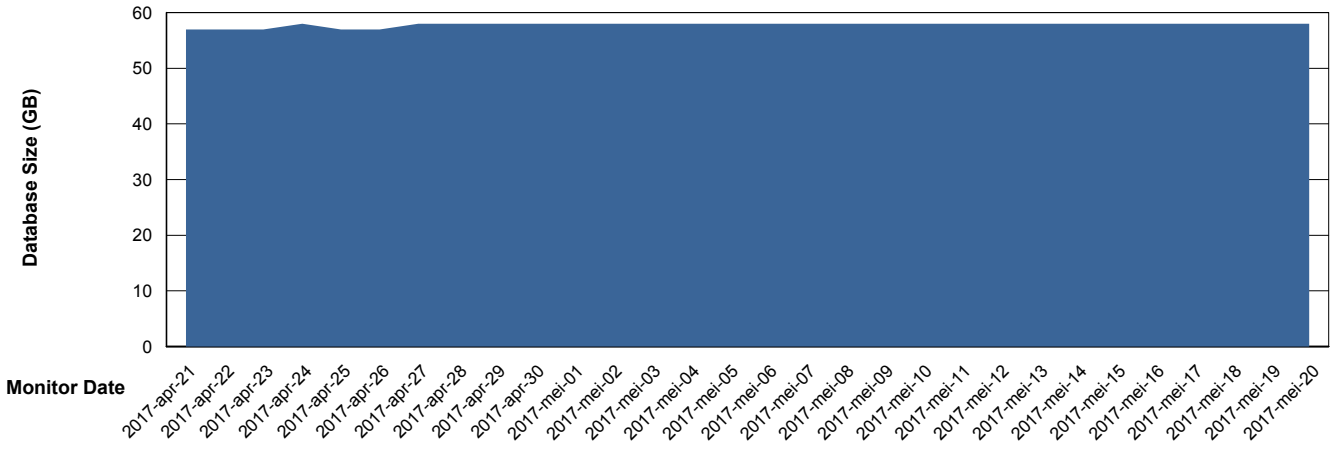

Database Performance JWRDB_Standby

DB Processes Max 150
DB Sessions Max 248

Weekly SLA Customer Report

Customer JWR Production
 Database ID 43

DATABASE SIZE JWRDB_Production

Database growth over last month