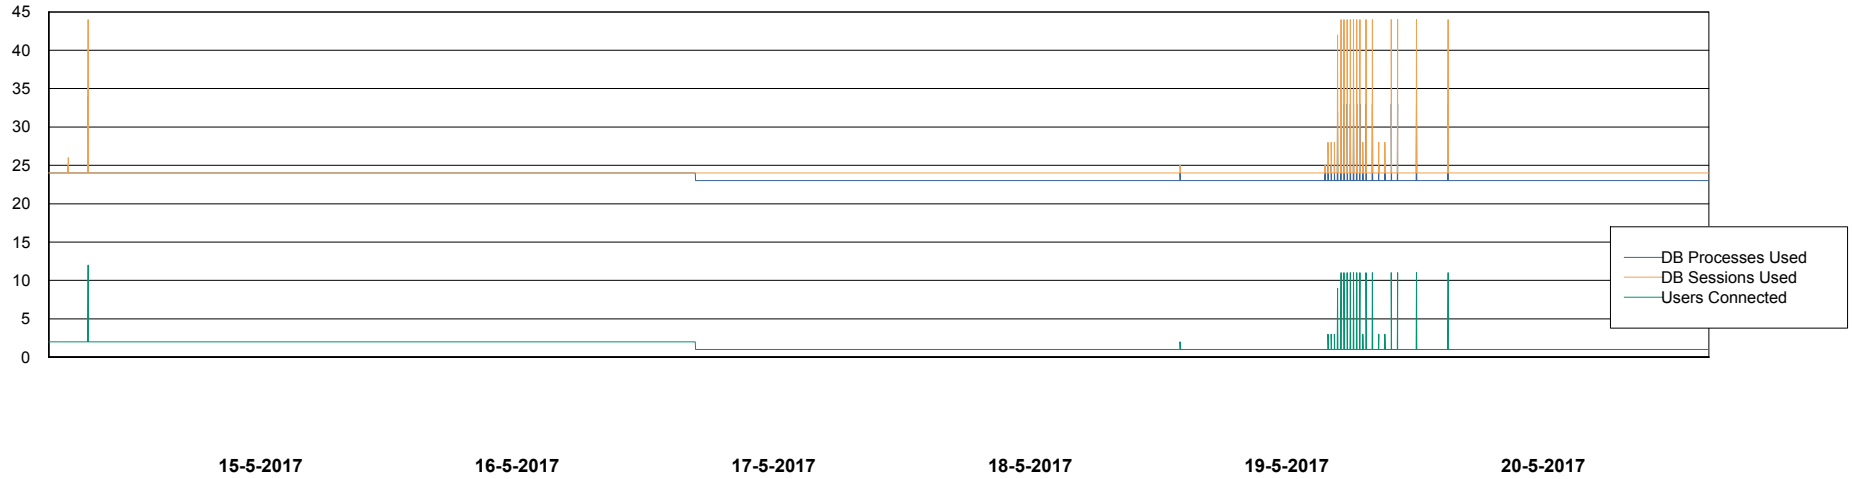

Database Performance CIWDB_Standby

DB Processes Max 150
DB Sessions Max 248