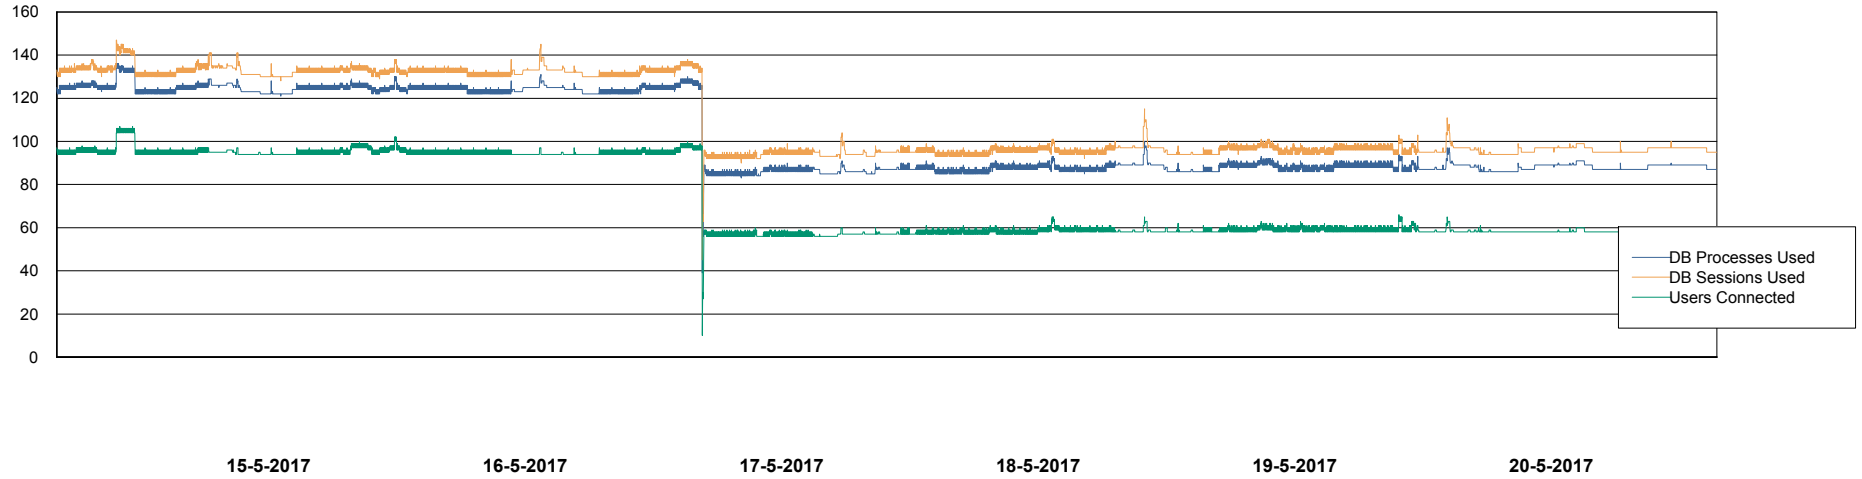

Database Performance CIWDB_Production

DB Processes Max 150
DB Sessions Max 248