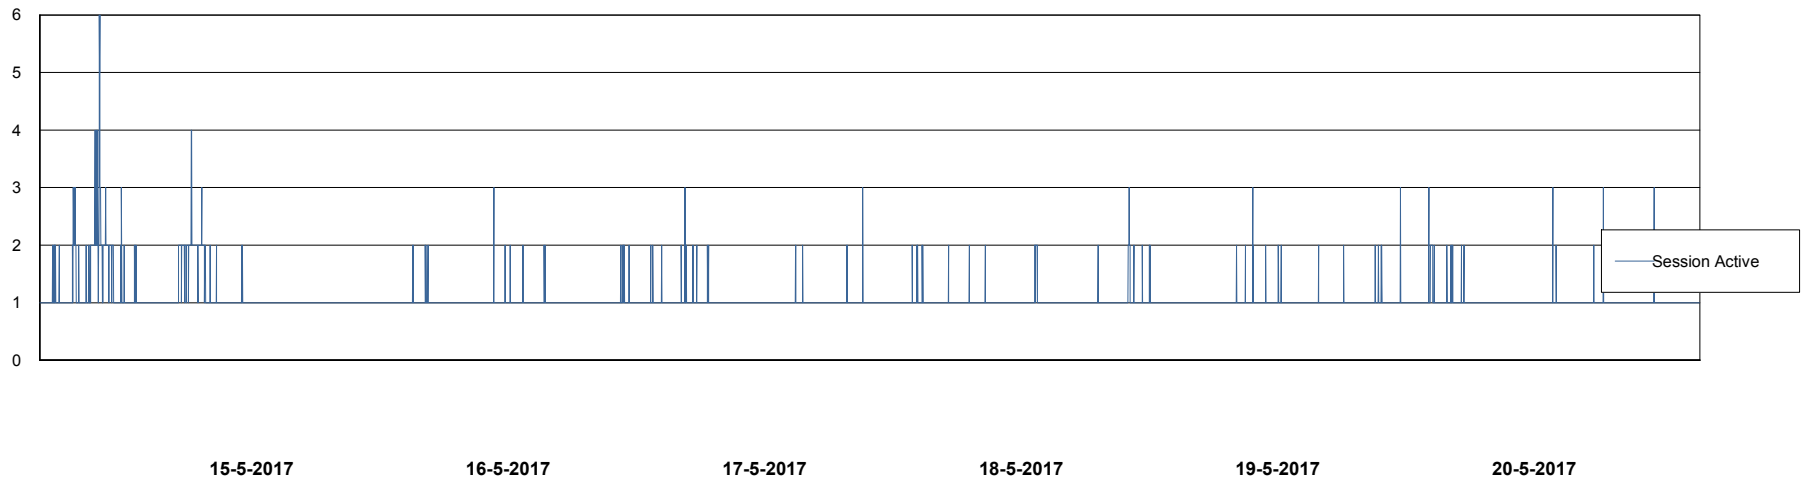

Database Performance CIWDB_Production

DB Processes Max 150
DB Sessions Max 248