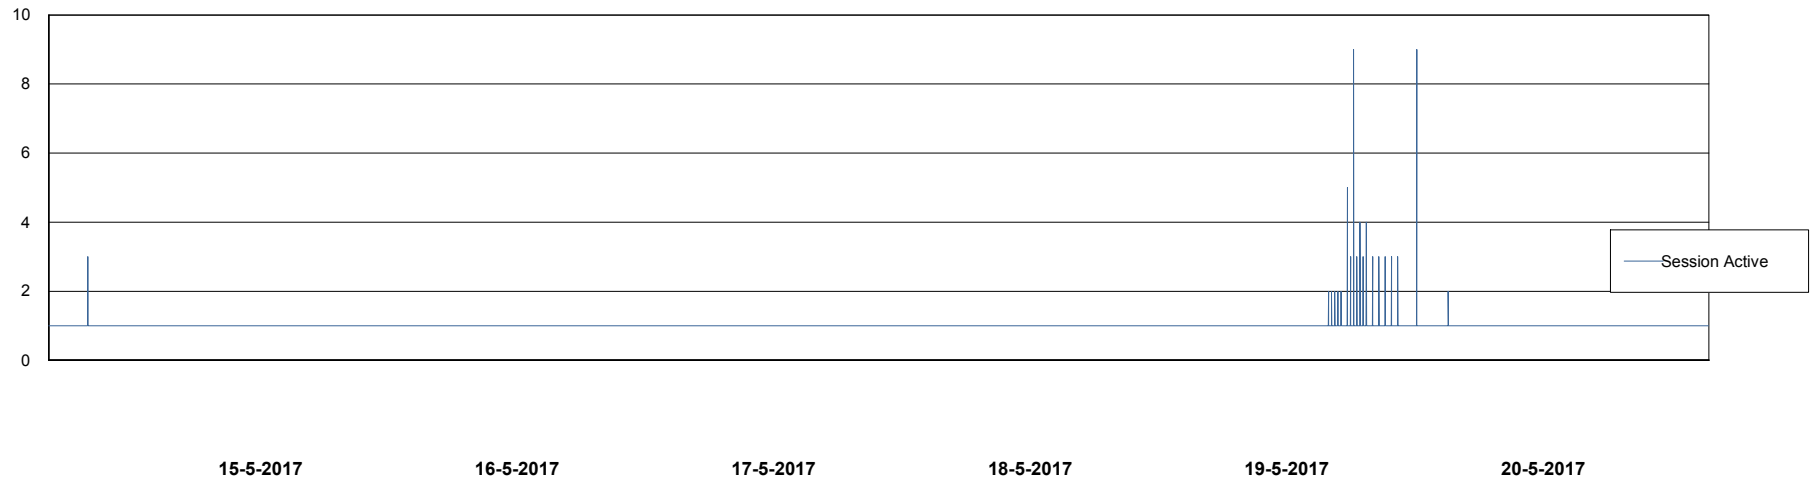

Database Performance CIWDB_Standby

DB Processes Max 150
DB Sessions Max 248