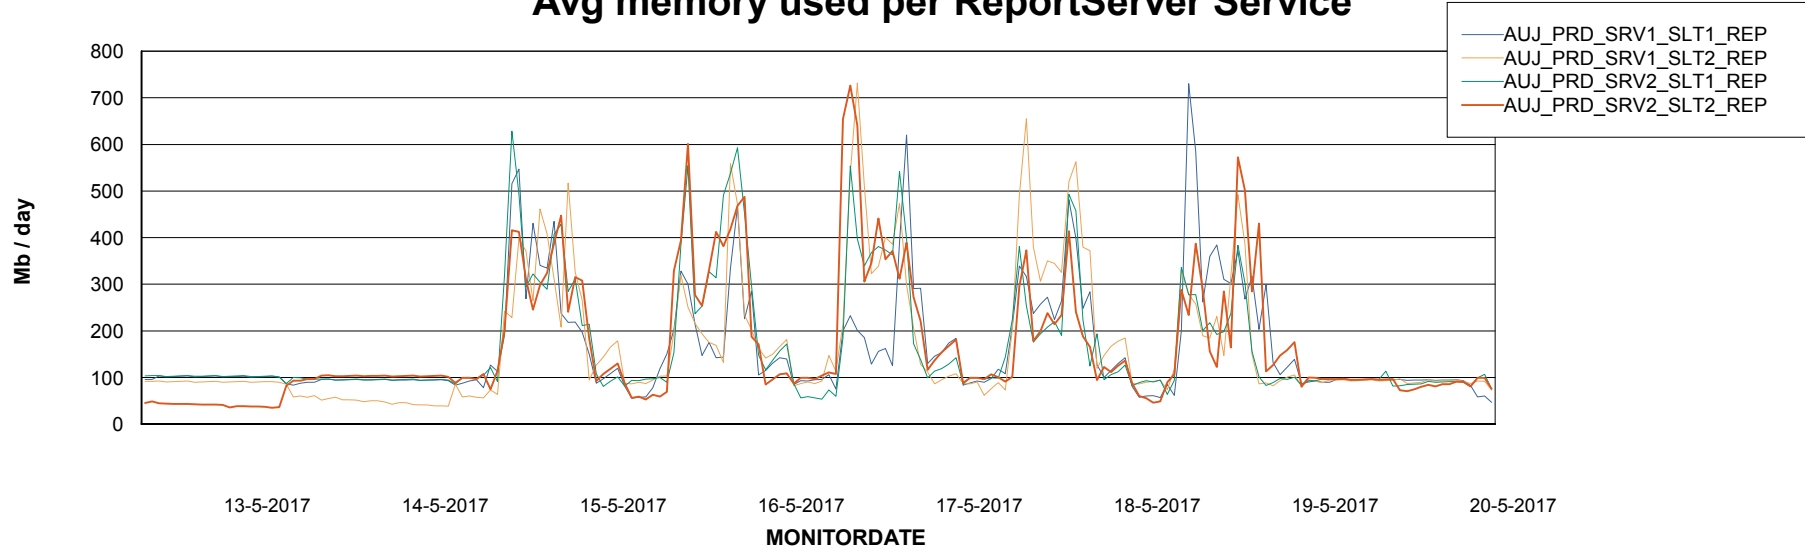

Avg users per day per ABS server

Weekly SLA Customer Report

Customer AUJ_Production
Database ID 41

ABSolute Application ReportServer Services

Avg memory used per ReportServer Service

Weekly SLA Customer Report