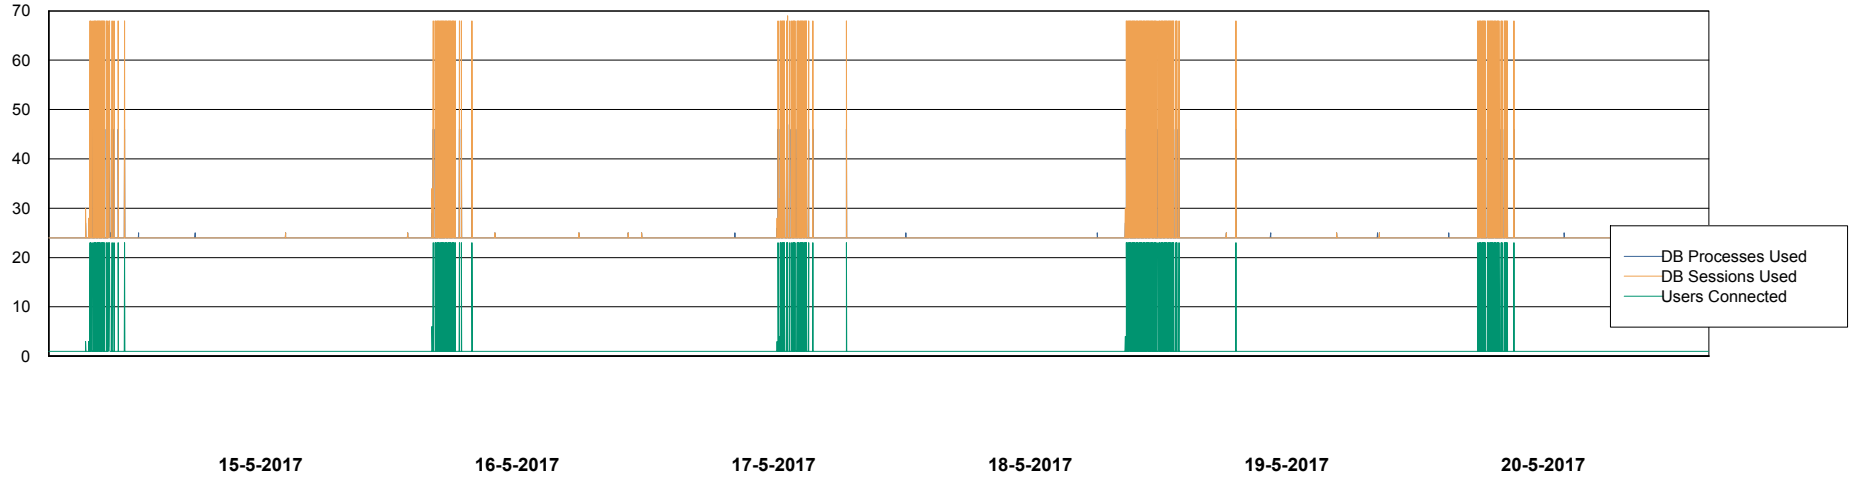

Database Performance AUJ_DB5_Standby

DB Processes Max 300
DB Sessions Max 480