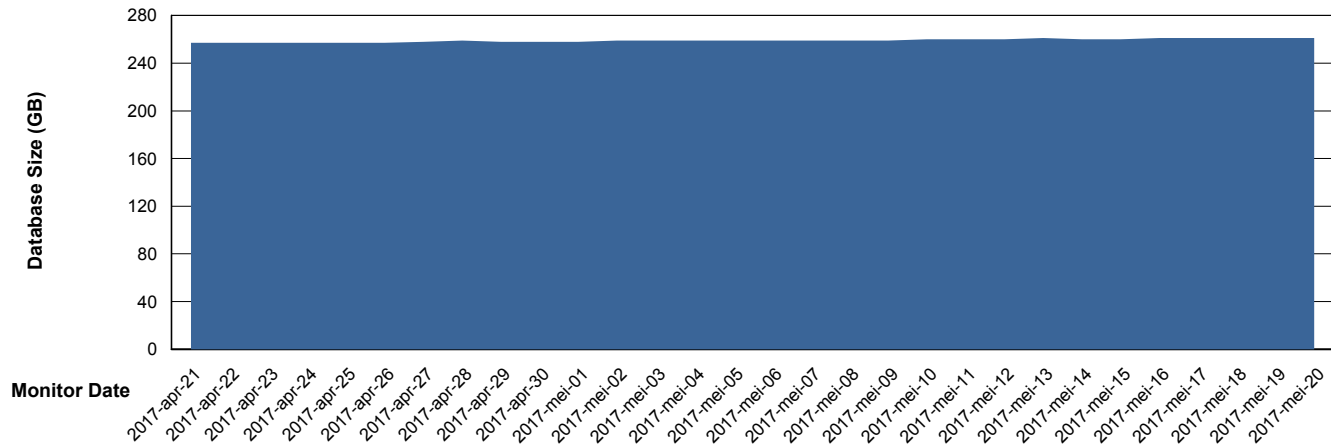

DATABASE SIZE AUJDB_BI

Database growth over last month