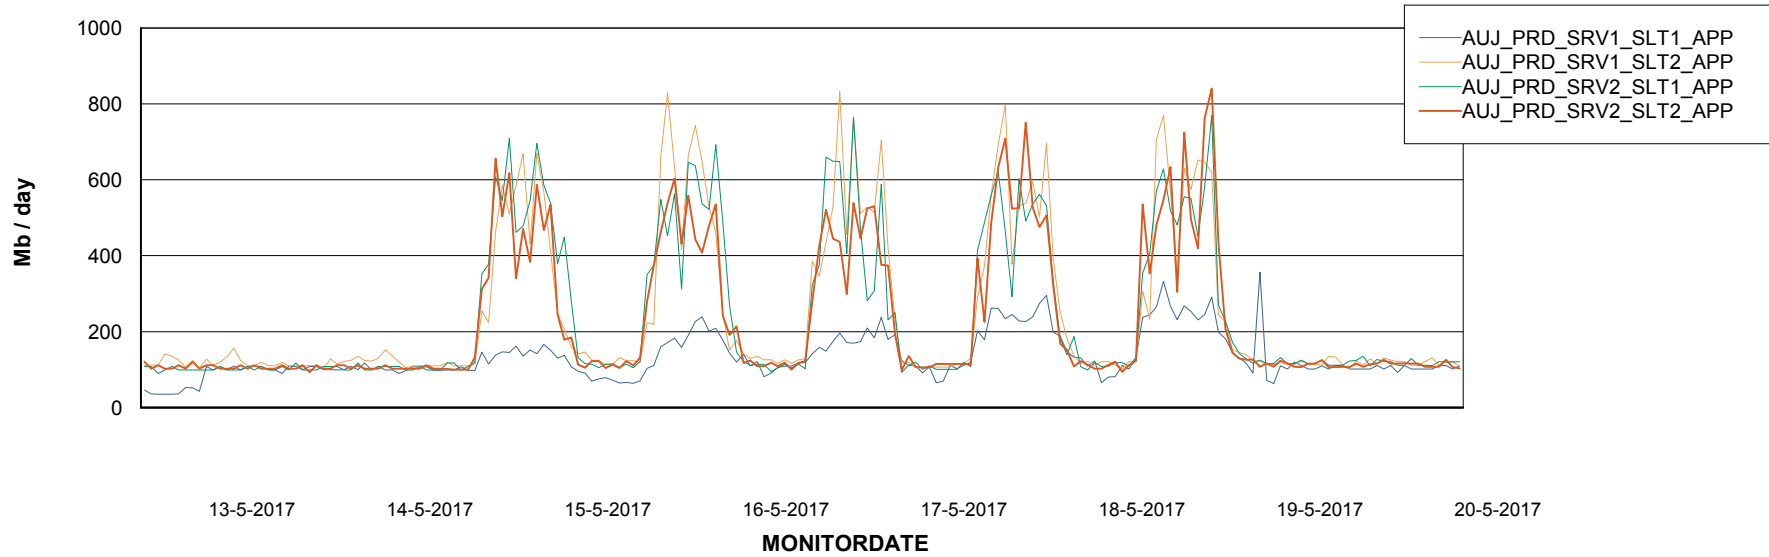

Standby Database Health AUJ_Production

Recovery lag for last 7 days

Weekly SLA Customer Report

Customer AUJ_Production
Database ID 41

ABSSolute Application Server Services

Avg memory used per ABS Server Service