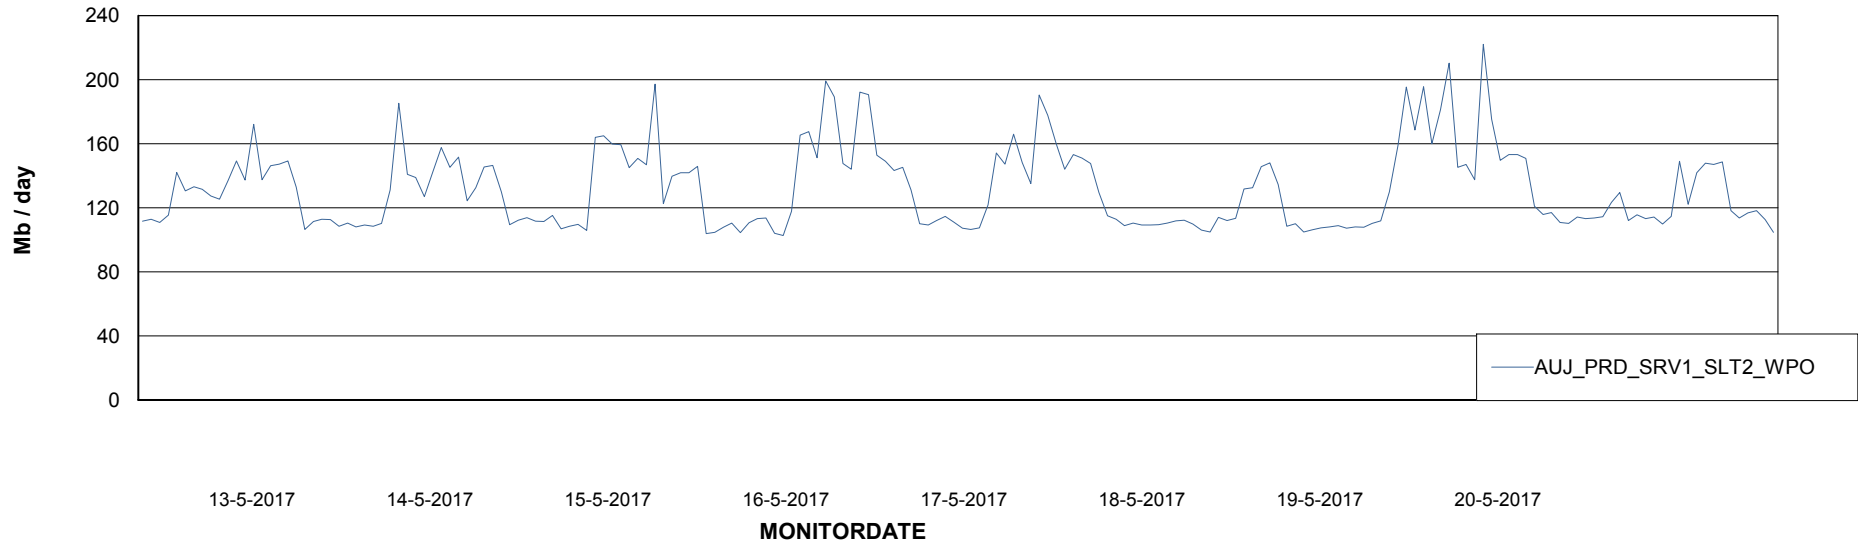

ABSSolute Web Component Services

Avg memory used per ABS Web component