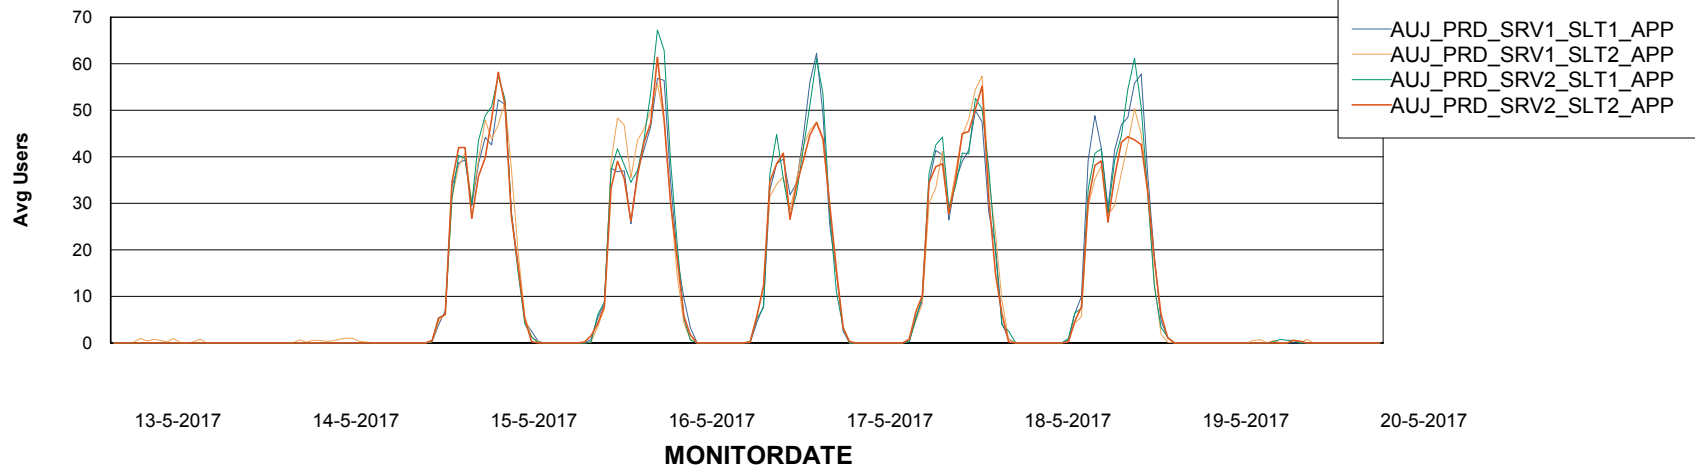

Avg users per day per ABS server