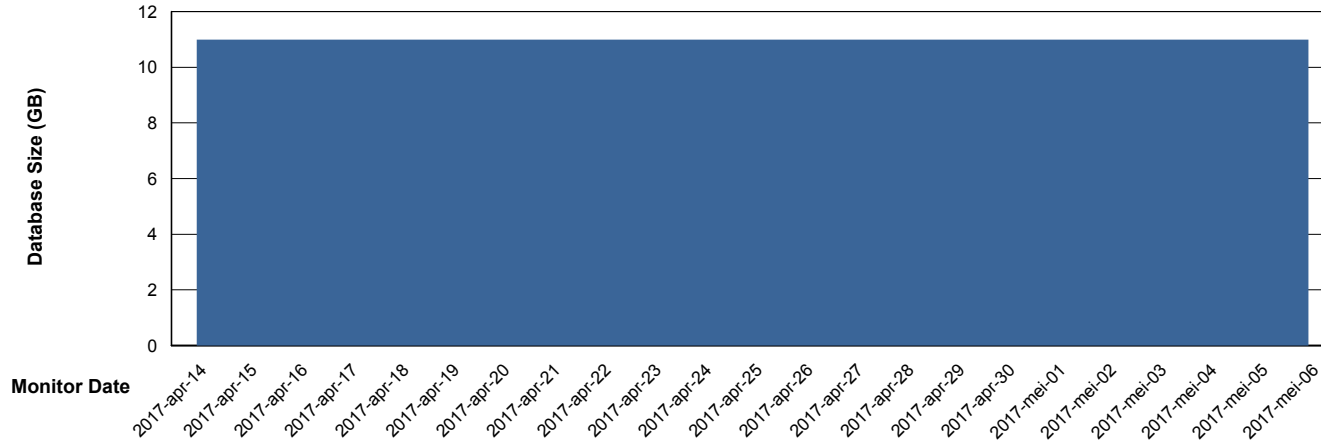

Database Performance WBLDB_Standby

DB Processes Max 500
DB Sessions Max 772

Weekly SLA Customer Report

Customer WBL_Production
Database ID 40

DATABASE SIZE WBLDB_FutureLiveProduction

Database growth over last month

DATABASE SIZE WBLDB_Production

Database growth over last month

Weekly SLA Customer Report

Customer WBL_Production
 Database ID 40

Database Tablespace WBLDB_Production

Date	Tablespace Name	Filesize (Gb)	Usedsize (Gb)	Percentage free
13-5-2017	ABSDATA	6	5	17
	INDX	8	5	38
12-5-2017	ABSDATA	6	5	17
	INDX	8	5	38
11-5-2017	ABSDATA	6	5	17
	INDX	8	5	38
10-5-2017	ABSDATA	6	5	17
	INDX	8	5	38
9-5-2017	ABSDATA	6	5	17
	INDX	8	5	38
8-5-2017	ABSDATA	6	5	17
	INDX	8	5	38
7-5-2017	ABSDATA	6	5	17
	INDX	8	5	38