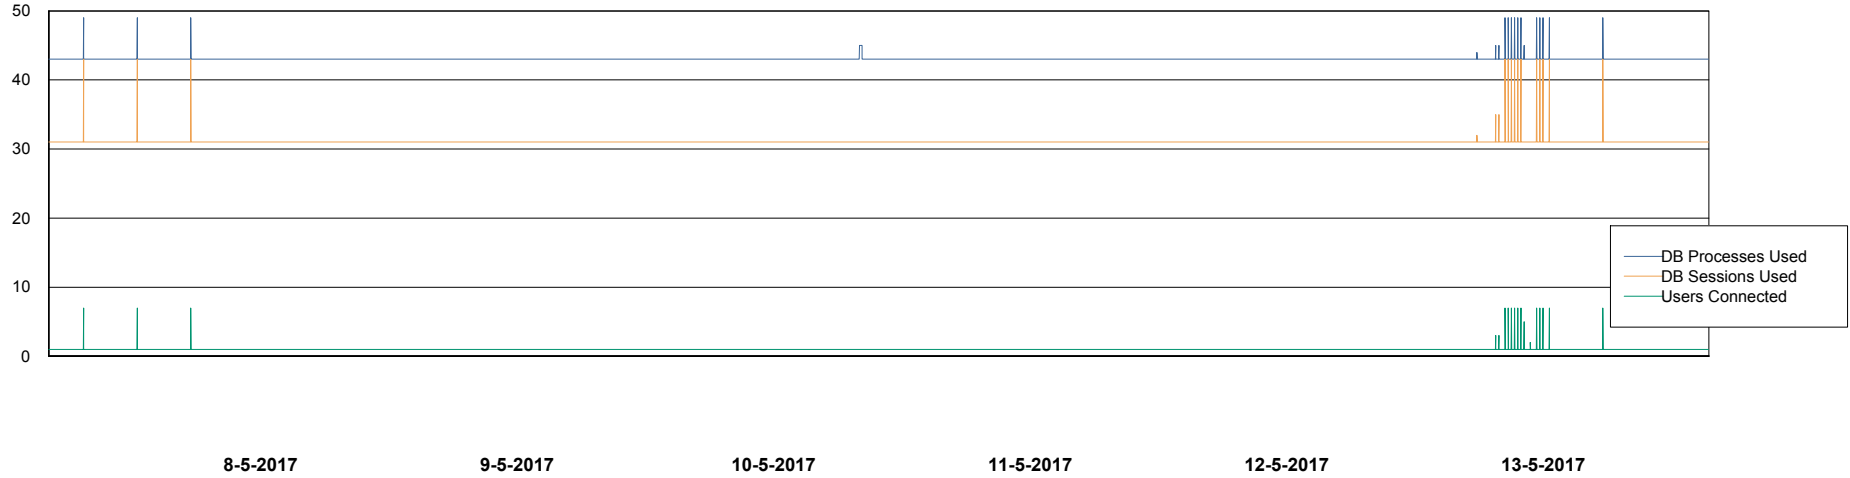

Weekly SLA Customer Report

Customer WBL_Production
Database ID 40

Database Performance WBLDB_Production

DB Processes Max 500
DB Sessions Max 772

Weekly SLA Customer Report

Customer WBL_Production
Database ID 40

Database Performance WBLDB_Standby

DB Processes Max 500
DB Sessions Max 772

Weekly SLA Customer Report

Customer WBL_Production
Database ID 40

DATABASE SIZE WBLDB_FutureLiveProduction

Database growth over last month