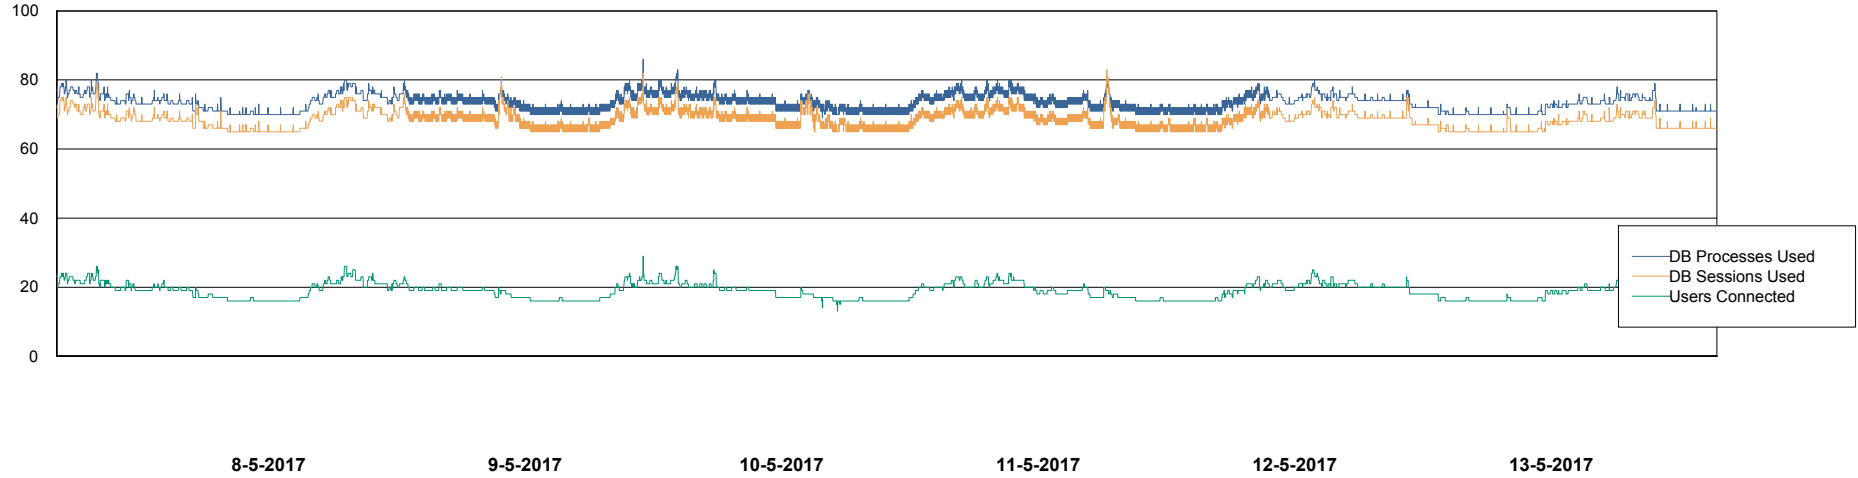

Database Performance WBLDB_Production

DB Processes Max 500
DB Sessions Max 772