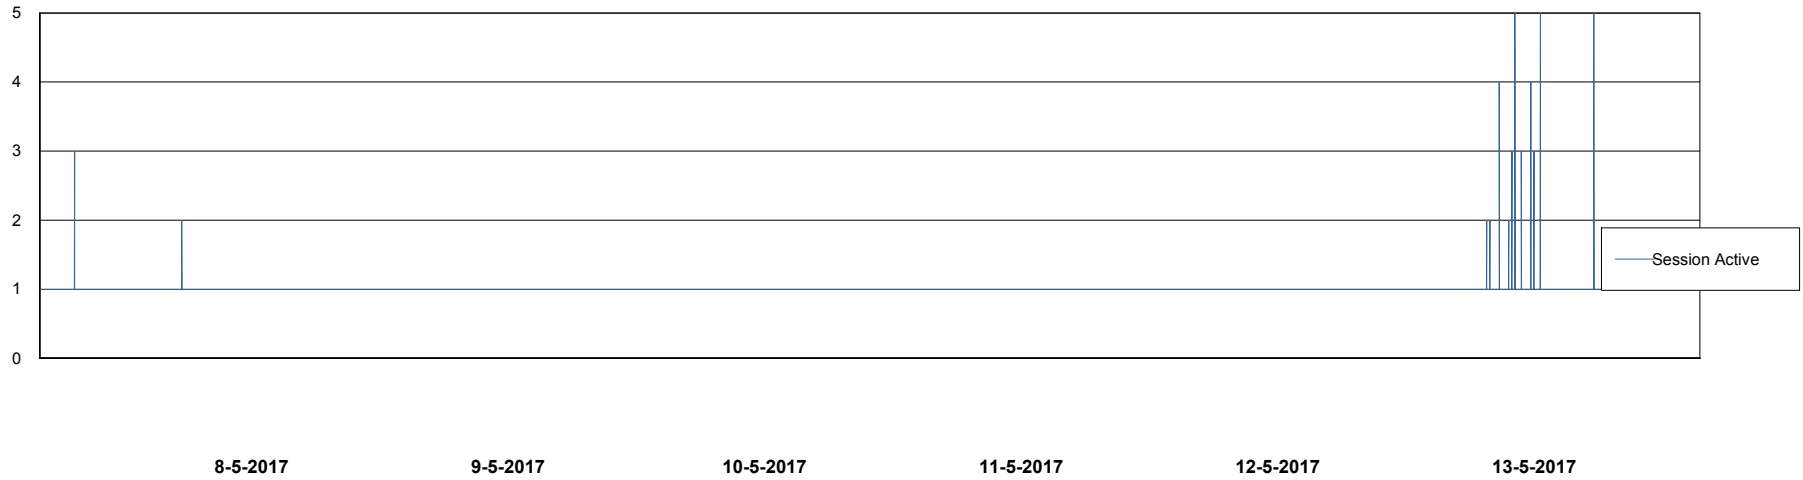

Weekly SLA Customer Report

Customer WBL_Production
Database ID 40

Database Performance WBLDB_Production

DB Processes Max 500
DB Sessions Max 772

Weekly SLA Customer Report

Customer WBL_Production
Database ID 40

Database Performance WBLDB_Standby

DB Processes Max 500
DB Sessions Max 772

Weekly SLA Customer Report

Customer WBL_Production
Database ID 40

DATABASE SIZE WBLDB_FutureLiveProduction

Database growth over last month