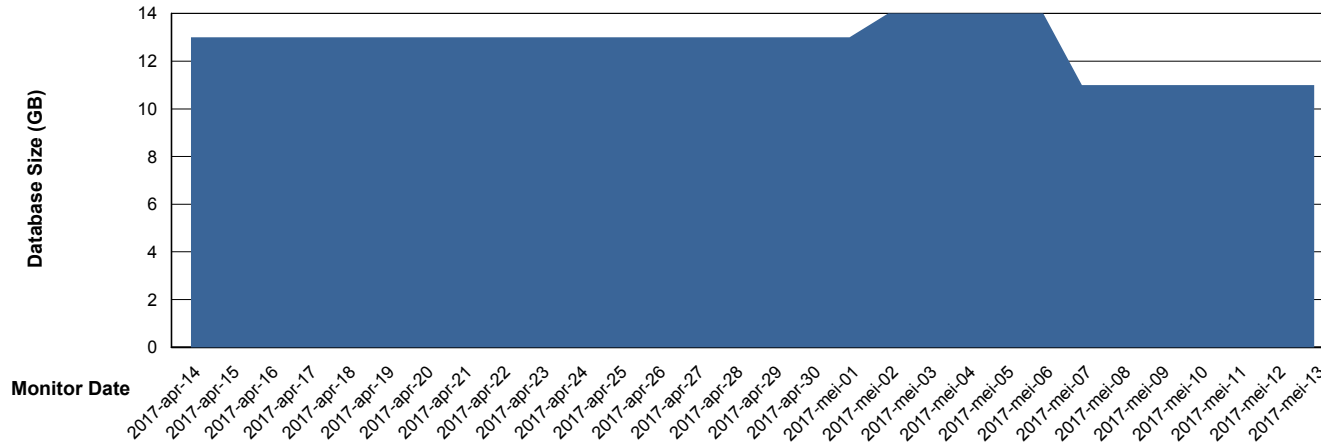

Database Performance WBLDB_Standby

DB Processes Max 500
DB Sessions Max 772

Weekly SLA Customer Report

Customer WBL_Production
Database ID 40

DATABASE SIZE WBLDB_FutureLiveProduction

Database growth over last month

DATABASE SIZE WBLDB_Production

Database growth over last month

Weekly SLA Customer Report

Customer WBL_Production
 Database ID 40

Database Tablespace WBLDB_Production

Date	Tablespace Name	Filesize (Gb)	Usedsize (Gb)	Percentage free
13-5-2017	ABSDATA	6	5	17
	INDX	8	5	38
12-5-2017	ABSDATA	6	5	17
	INDX	8	5	38
11-5-2017	ABSDATA	6	5	17
	INDX	8	5	38
10-5-2017	ABSDATA	6	5	17
	INDX	8	5	38
9-5-2017	ABSDATA	6	5	17
	INDX	8	5	38
8-5-2017	ABSDATA	6	5	17
	INDX	8	5	38
7-5-2017	ABSDATA	6	5	17
	INDX	8	5	38