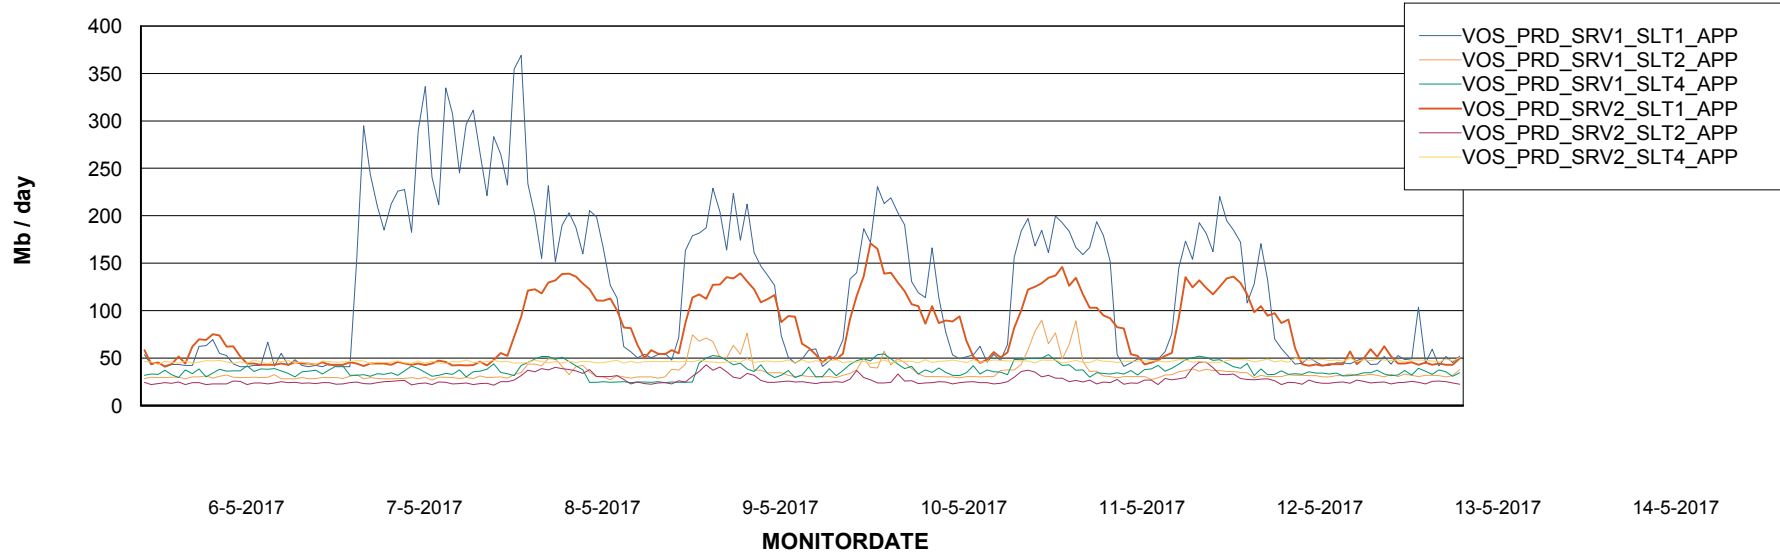

ABSSolute Application Server Services

Avg memory used per ABS Server Service