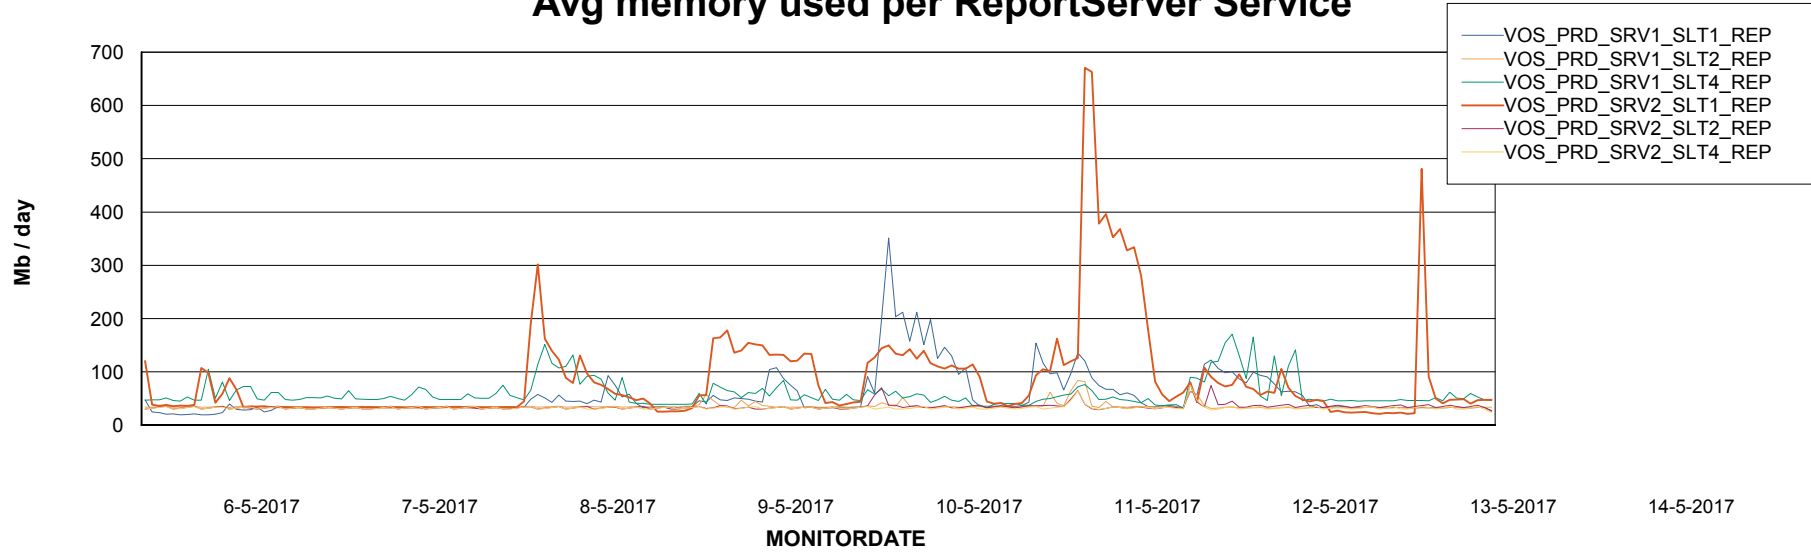

ABSSolute Application ReportServer Services

Avg memory used per ReportServer Service