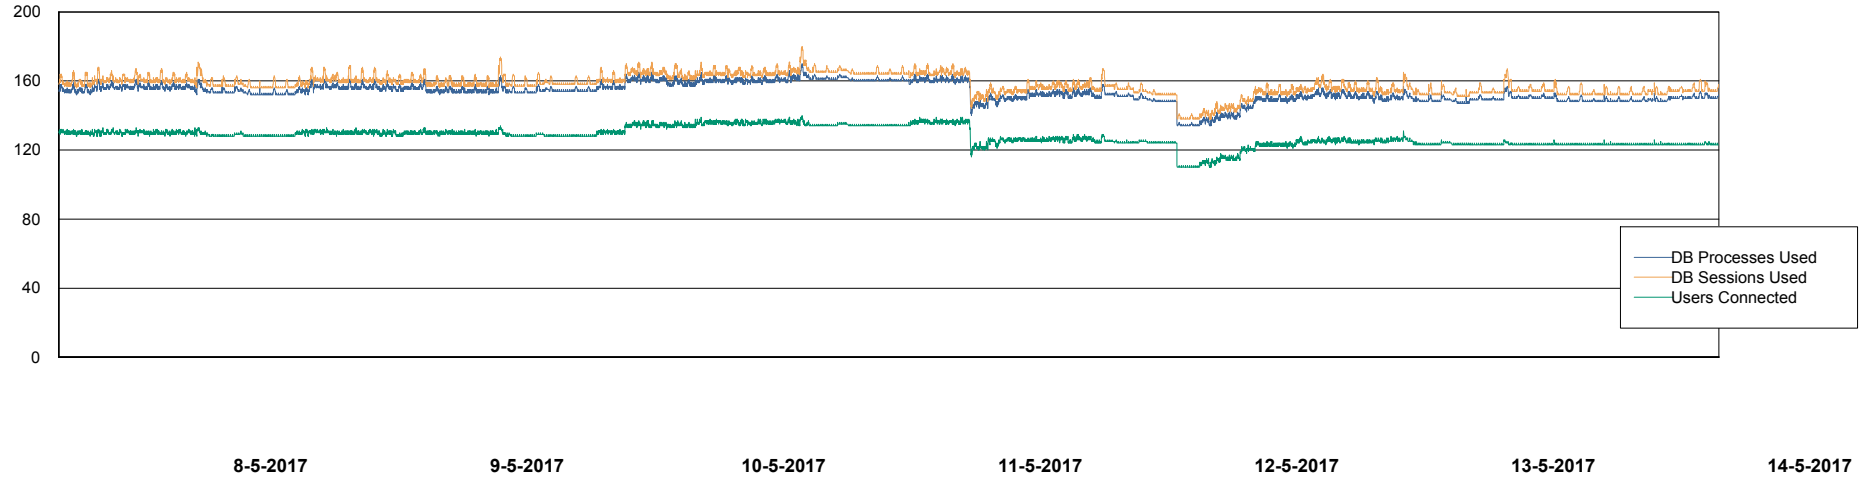

Database Performance VOSDB_Production

DB Processes Max 200
DB Sessions Max 322