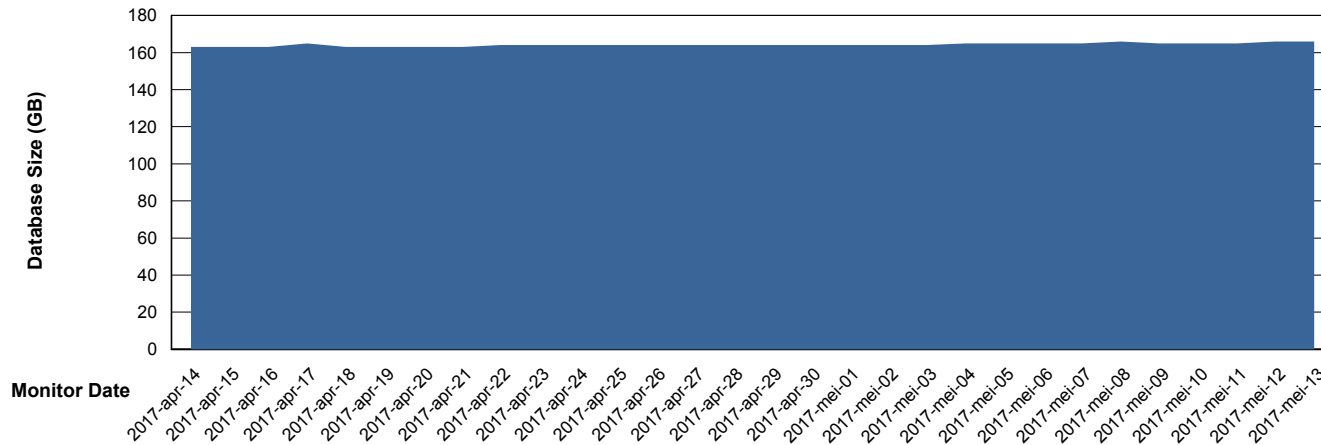

# Weekly SLA Customer Report

Customer VOS\_Production  
Database ID 68

DATABASE SIZE VOSBIDB\_Production

### Database growth over last month

DATABASE SIZE VOSDB\_Production

### Database growth over last month