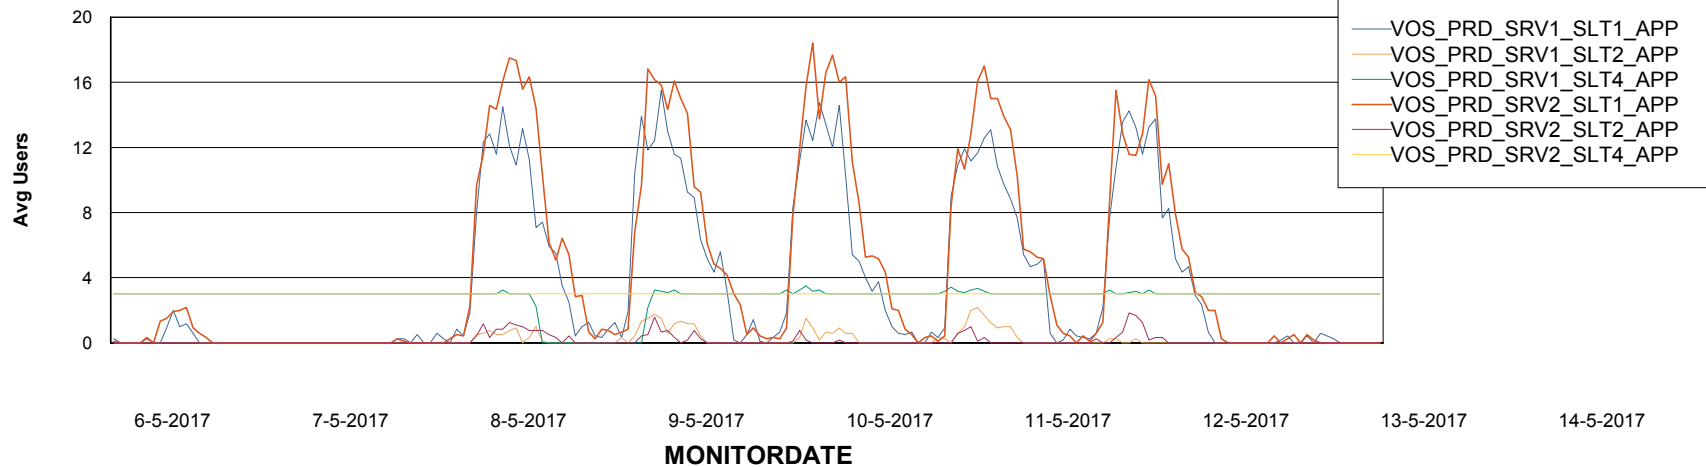

Avg users per day per ABS server