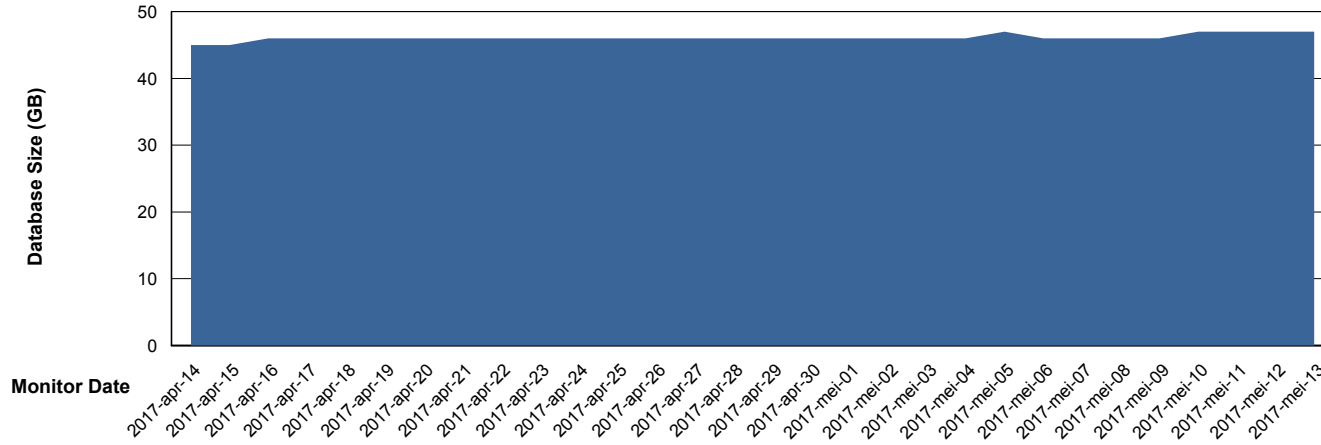

DATABASE SIZE VOSBIDB_Production

Database growth over last month