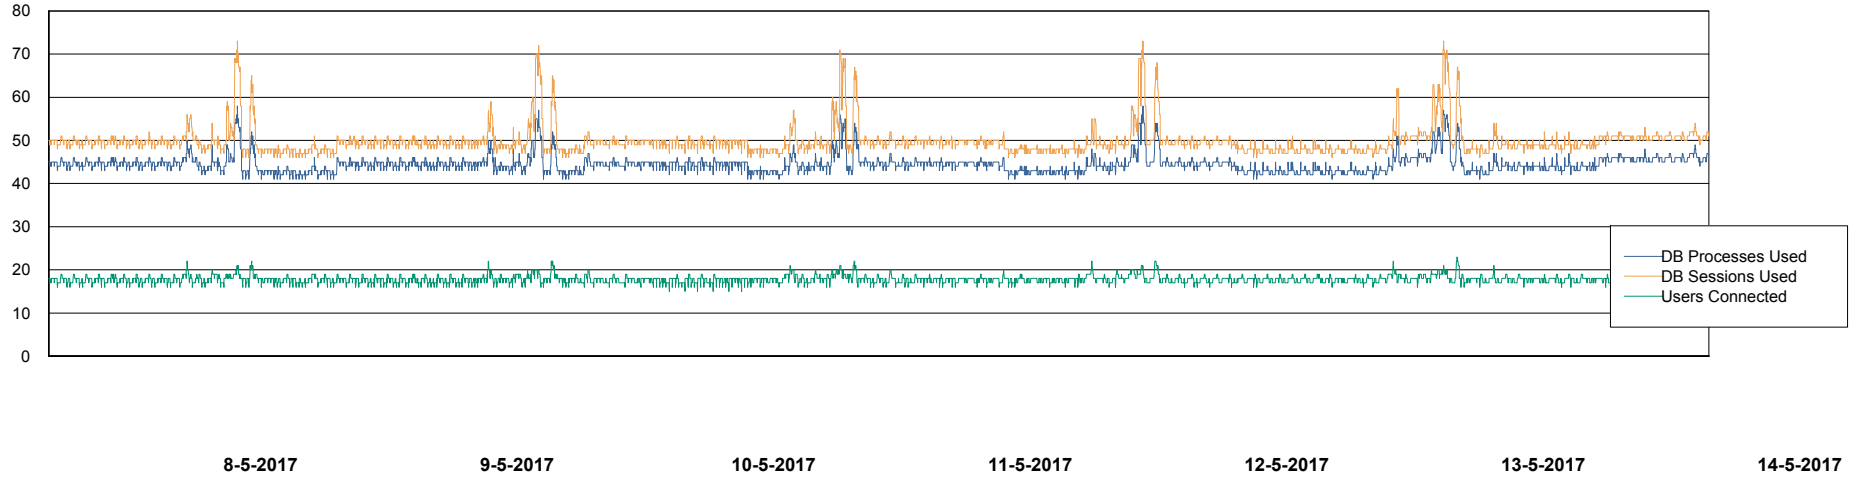

Database Performance VOSBIDB_Production

DB Processes Max 500
DB Sessions Max 772