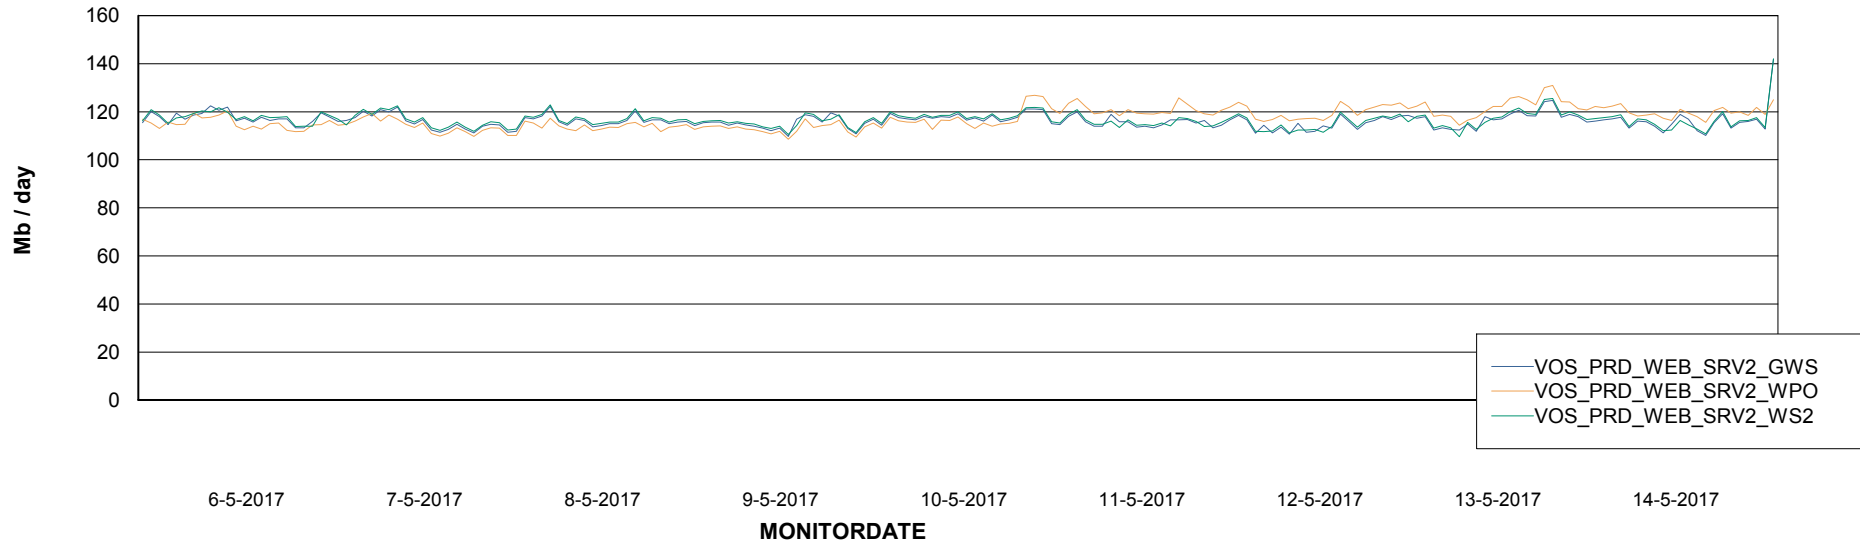

ABSSolute Web Component Services

Avg memory used per ABS Web component