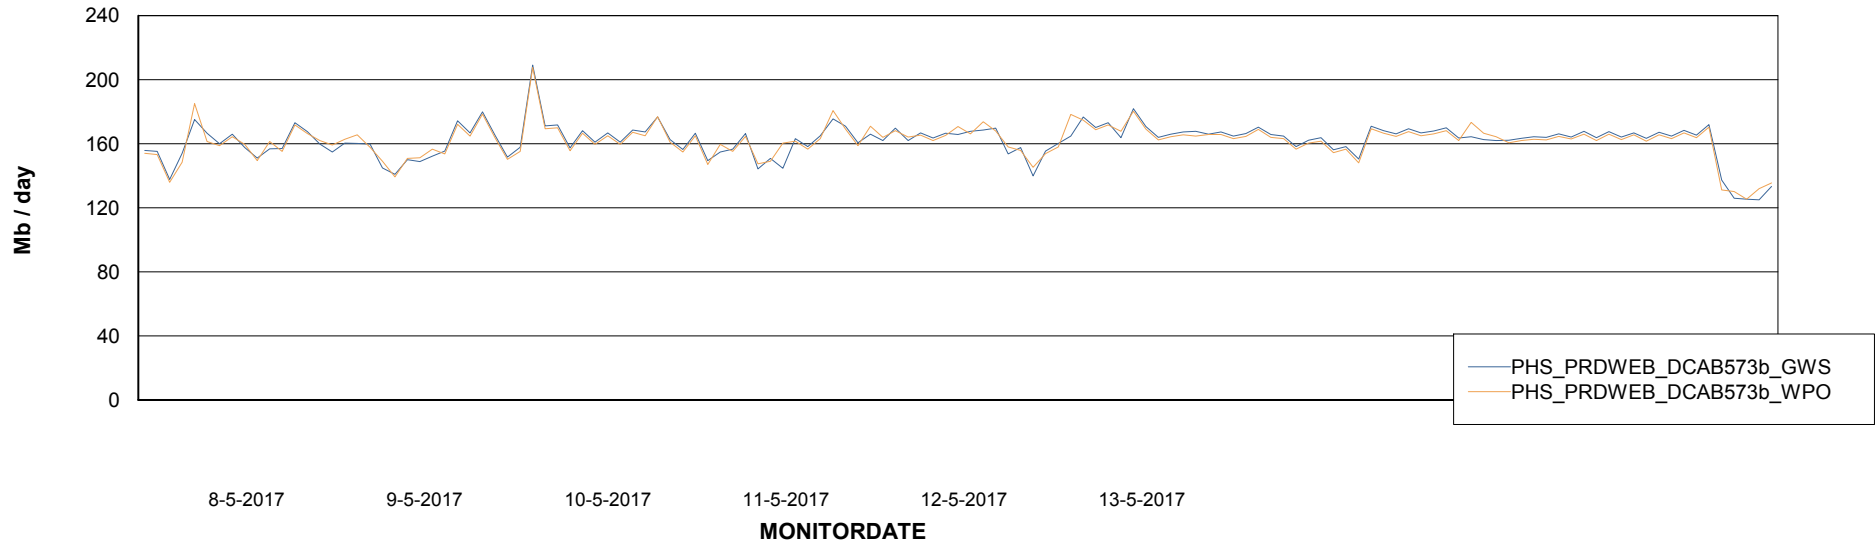

ABSSolute Web Component Services

Avg memory used per ABS Web component