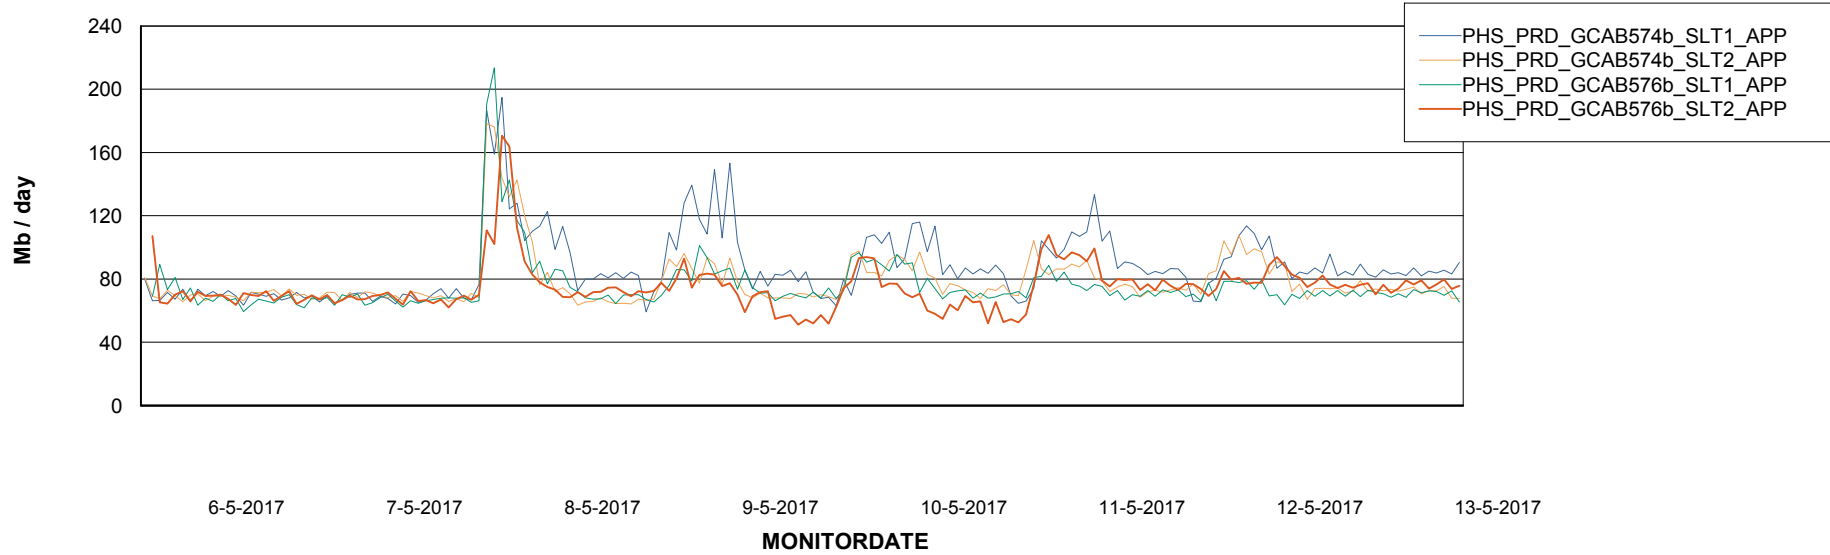

ABSSolute Application Server Services

Avg memory used per ABS Server Service