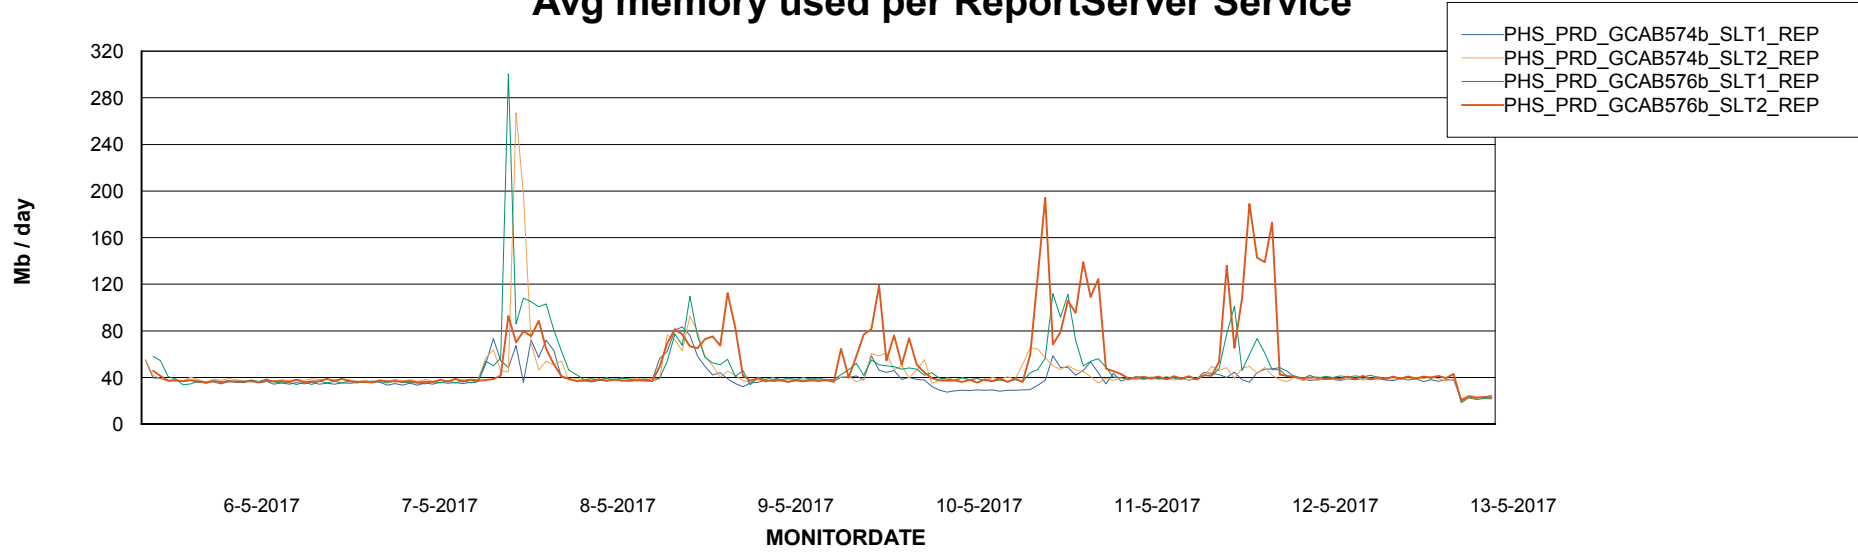

Avg memory used per ABS Server Service

Avg users per day per ABS server

Weekly SLA Customer Report

Customer PHS_Production
Database ID 47

ABSSolute Application ReportServer Services

Avg memory used per ReportServer Service