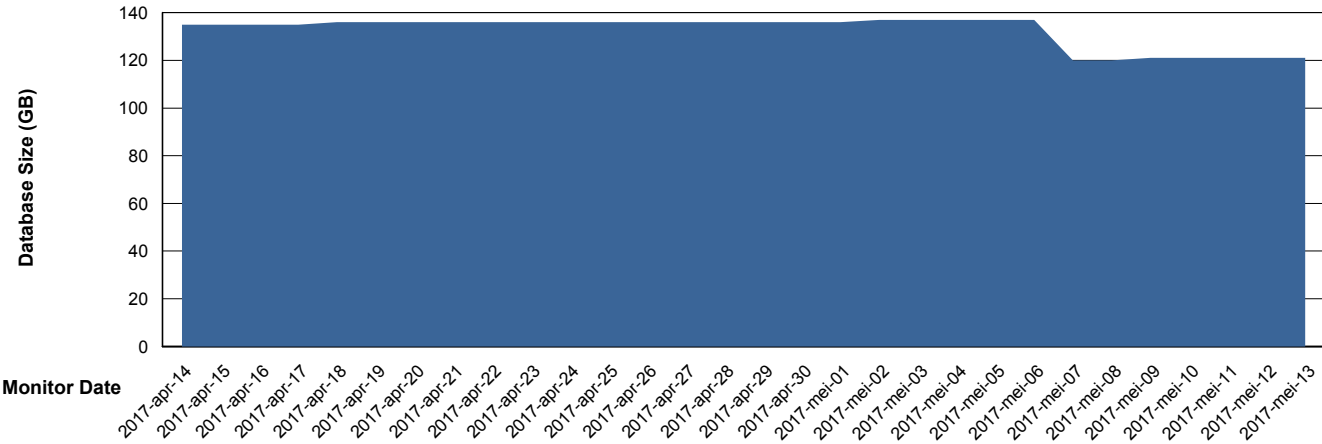

Database growth over last month

Database Tablespace PHSDB_Production

Date	Tablespace Name	Filesize (Gb)	Usedsize (Gb)	Percentage free
13-5-2017	ABSDATA	146	115	21
	INDX	5	2	60
12-5-2017	ABSDATA	146	115	21
	INDX	5	2	60
11-5-2017	ABSDATA	146	115	21
	INDX	5	2	60
10-5-2017	ABSDATA	146	115	21
	INDX	5	2	60
9-5-2017	ABSDATA	146	115	21
	INDX	5	2	60
8-5-2017	ABSDATA	146	115	21
	INDX	5	2	60
7-5-2017	ABSDATA	146	115	21
	INDX	5	2	60