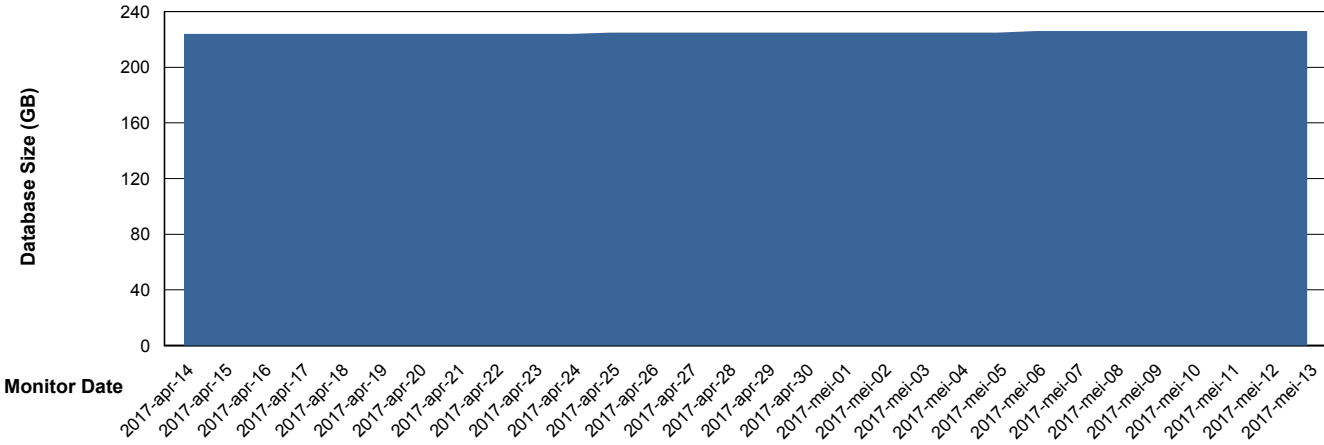

Database Performance PCODB_Standby

DB Processes Max 520
DB Sessions Max 804

Weekly SLA Customer Report

Customer PCO Production
 Database ID 44

DATABASE SIZE PCODB_Production

Database growth over last month