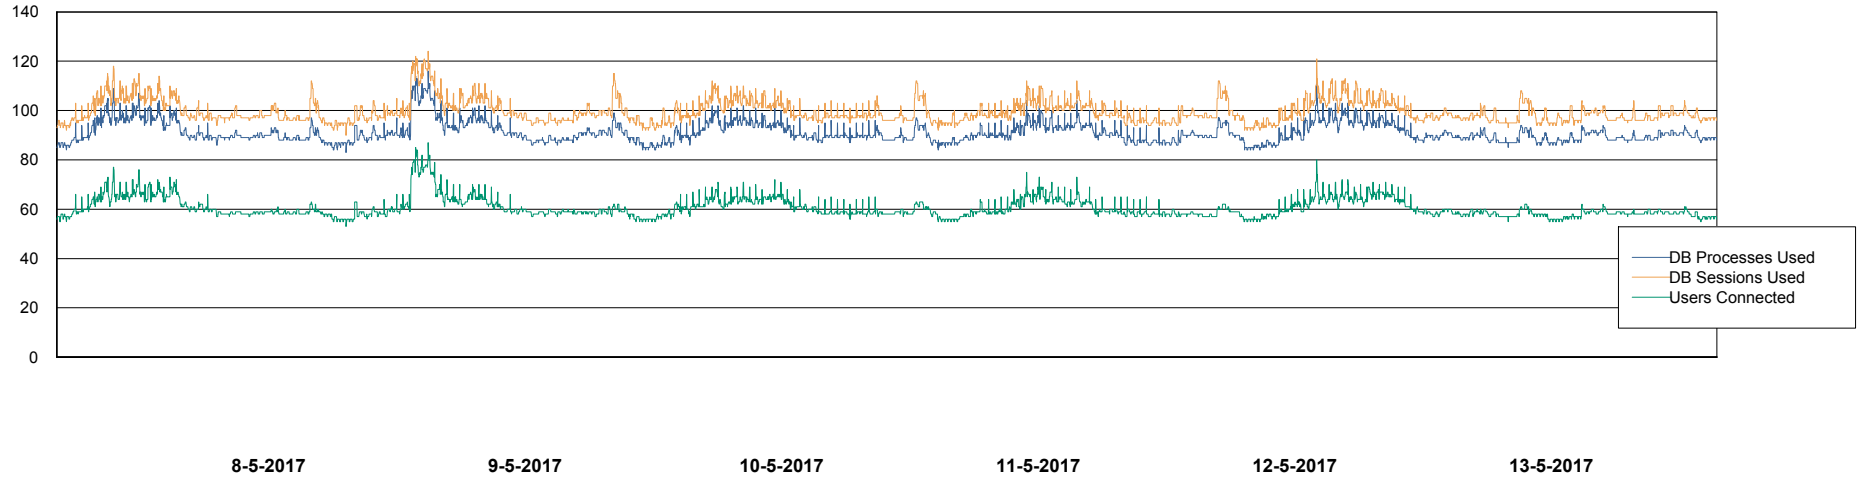

Harddisk Usage PCO_PRD_ORACLE2

	Free disk space on c: (%)	Total disk space on c: (Gb)	Free disk space on d: (%)	Total disk space on d: (Gb)
13-5-2017	76	279	35	838
12-5-2017	76	279	35	838
11-5-2017	76	279	36	838
10-5-2017	75	279	36	838
9-5-2017	73	279	36	838
8-5-2017	73	279	37	838
7-5-2017	73	279	37	838

Weekly SLA Customer Report

Customer PCO Production
Database ID 44

Database Performance PCODB_Production

DB Processes Max 300
DB Sessions Max 480

Weekly SLA Customer Report

Customer PCO Production
Database ID 44