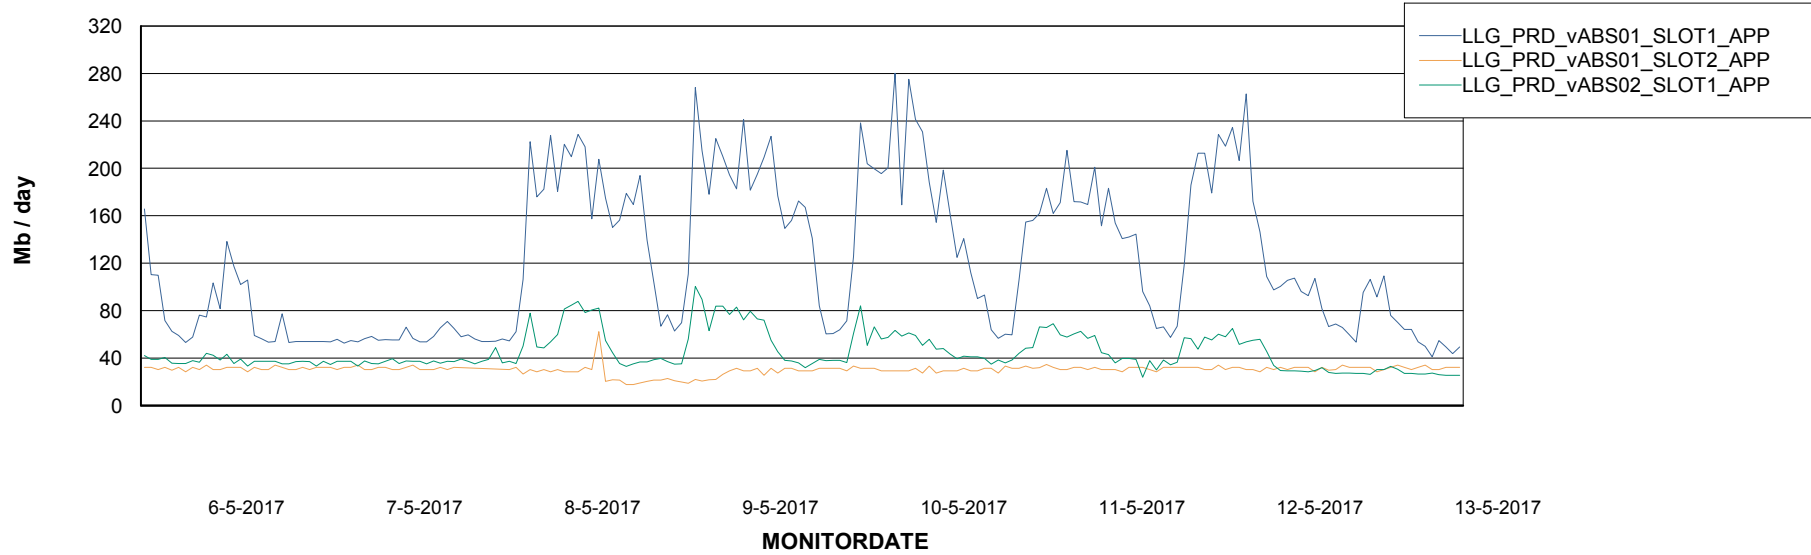

ABSSolute Application Server Services

Avg memory used per ABS Server Service