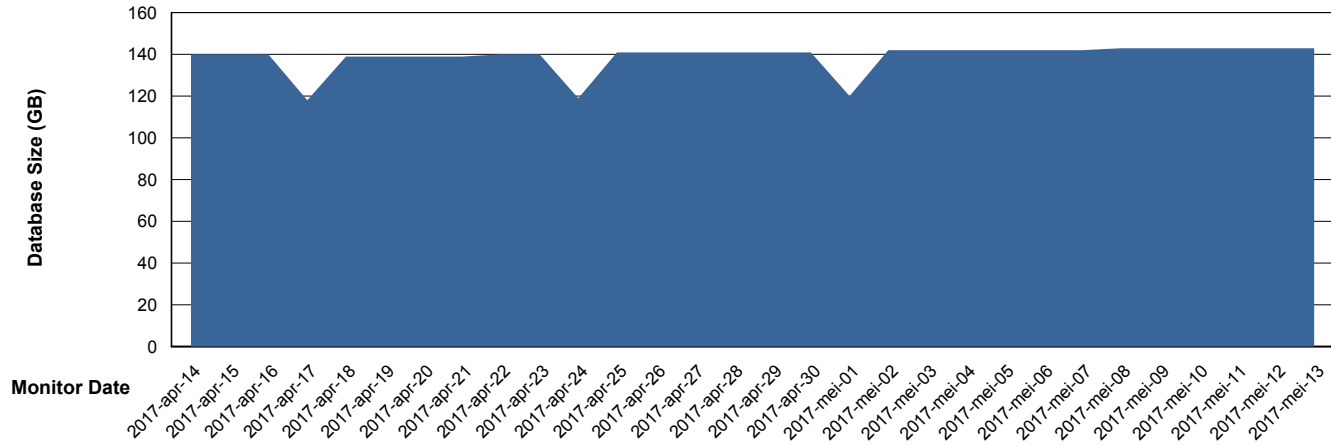

DATABASE SIZE LLGDB_Production

Database growth over last month