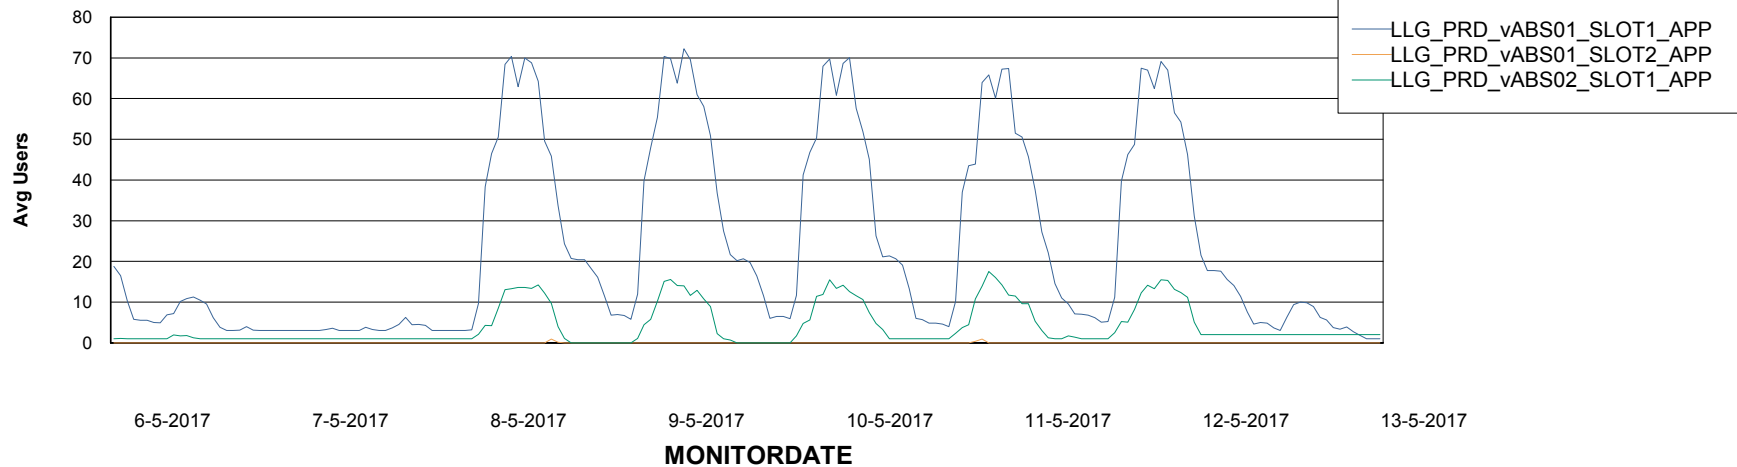

Weekly SLA Customer Report

Customer LLG_Production
Database ID 53

ABSSolute Application Server Services

Avg memory used per ABS Server Service

Avg users per day per ABS server

Weekly SLA Customer Report

Customer LLG_Production
Database ID 53