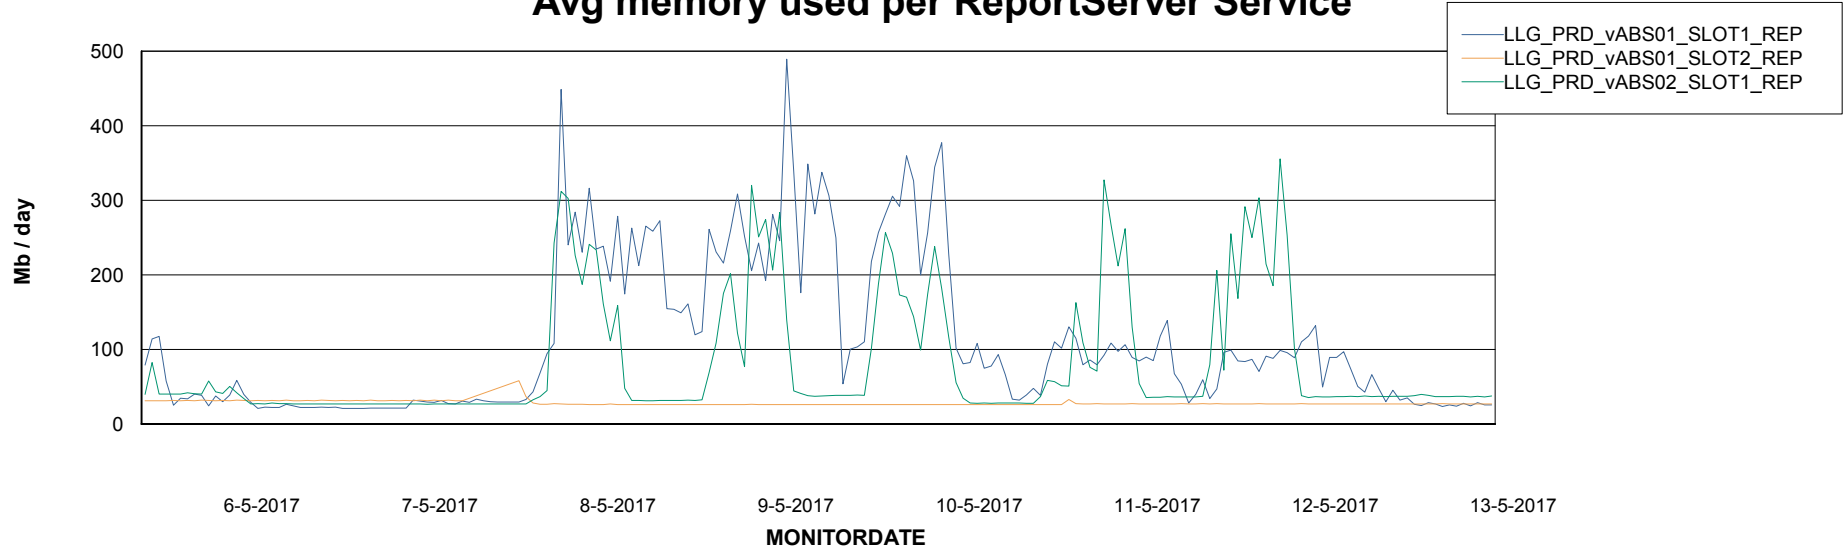

ABSSolute Application ReportServer Services

Avg memory used per ReportServer Service