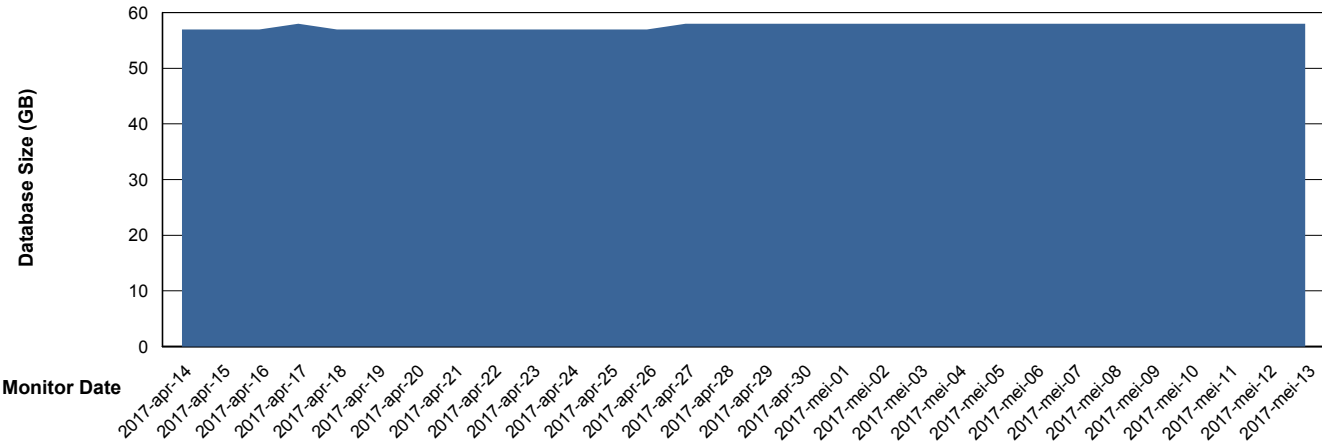

Database Performance JWRDB_Standby

DB Processes Max 150
DB Sessions Max 248

Weekly SLA Customer Report

Customer JWR Production
 Database ID 43

DATABASE SIZE JWRDB_Production

Database growth over last month

Database Tablespace		JWRDB_Production		
Date	Tablespace Name	Filesize (Gb)	Usedsize (Gb)	Percentage free
13-5-2017	ABSDATA	22	18	18
	INDX	46	39	15
12-5-2017	ABSDATA	22	18	18
	INDX	46	39	15
11-5-2017	ABSDATA	22	18	18
	INDX	46	39	15
10-5-2017	ABSDATA	22	18	18
	INDX	46	39	15
9-5-2017	ABSDATA	22	18	18
	INDX	46	39	15
8-5-2017	ABSDATA	22	18	18
	INDX	46	39	15
7-5-2017	ABSDATA	22	18	18
	INDX	46	39	15