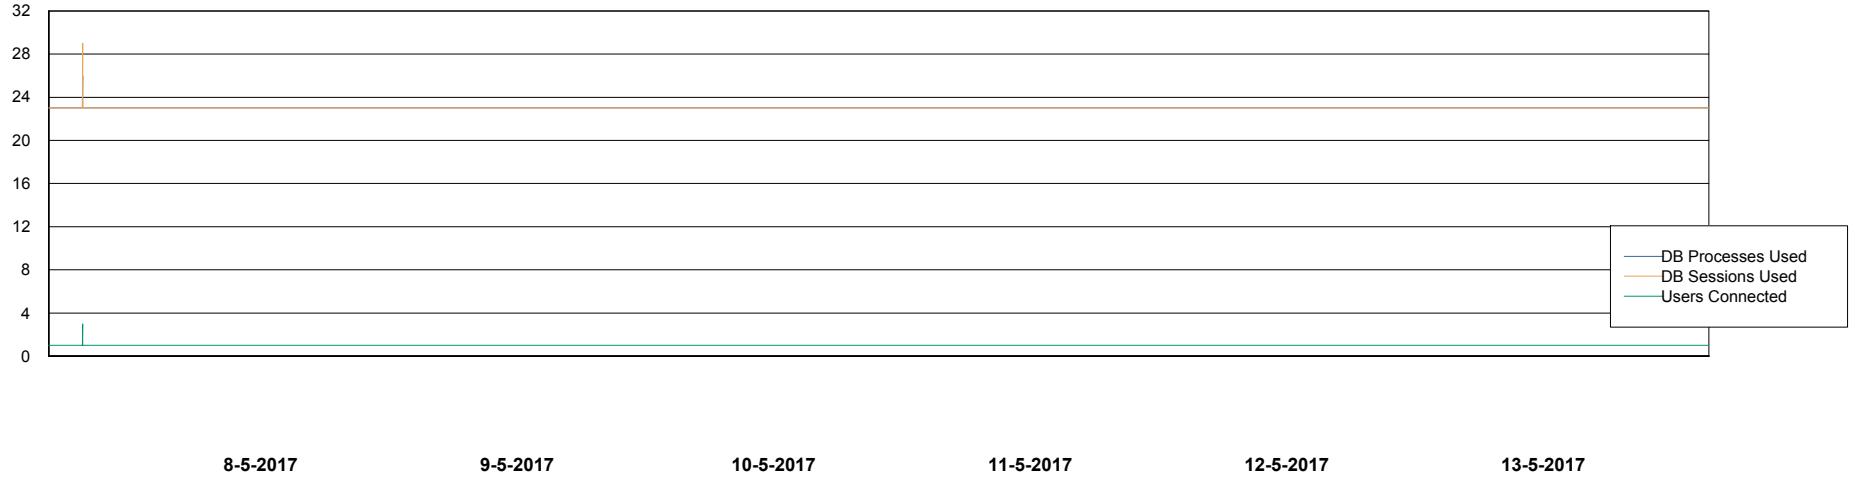

Weekly SLA Customer Report

Customer JWR Production
Database ID 43

Database Performance JWRDB_Production

DB Processes Max 150
DB Sessions Max 248

Weekly SLA Customer Report

Customer JWR Production
Database ID 43

Database Performance JWRDB_Standby

DB Processes Max 150
DB Sessions Max 248

Weekly SLA Customer Report

Customer JWR Production
 Database ID 43

DATABASE SIZE JWRDB_Production

Database growth over last month