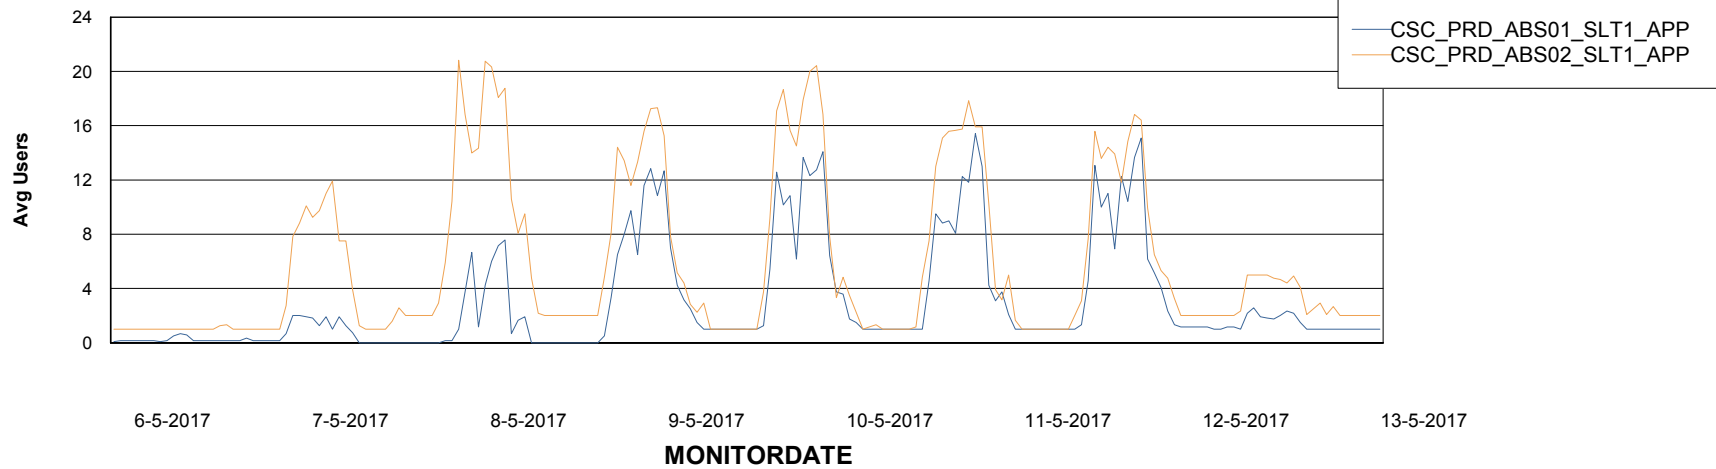

Weekly SLA Customer Report

Customer CSC_Production
Database ID 50

ABSSolute Application Server Services

Avg memory used per ABS Server Service

Avg users per day per ABS server

Weekly SLA Customer Report

Customer CSC_Production
Database ID 50