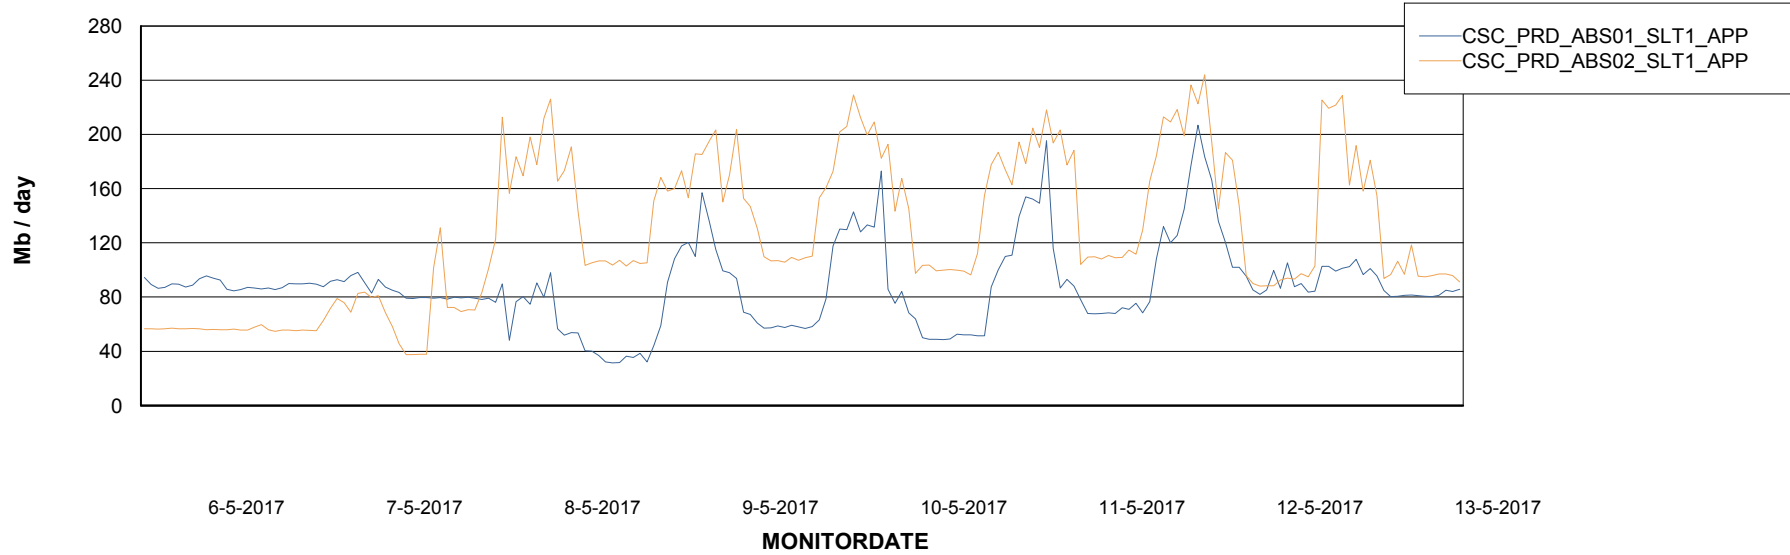

ABSSolute Application Server Services

Avg memory used per ABS Server Service