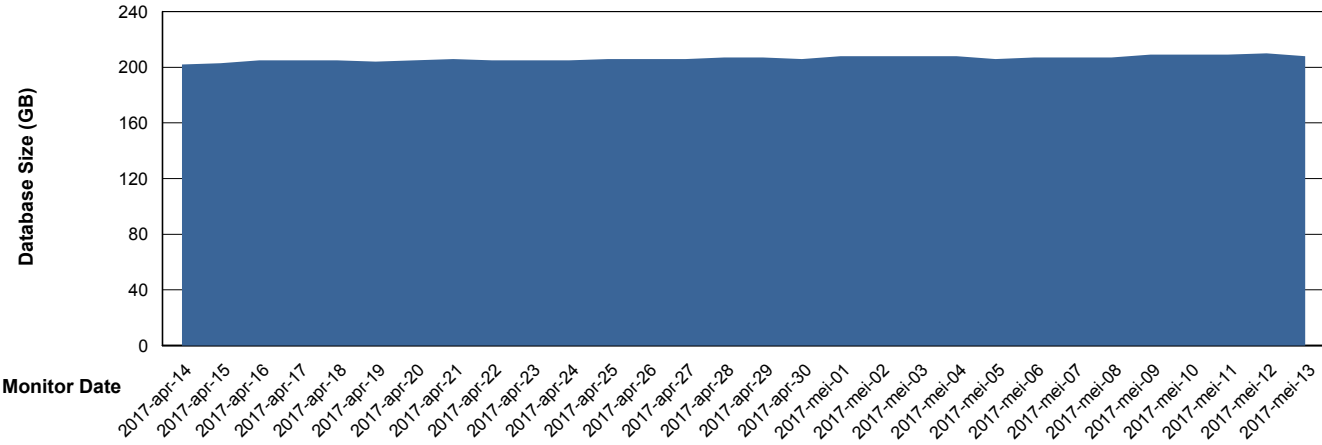

Database Performance CSCDB_Standby

DB Processes Max 500
DB Sessions Max 800

Weekly SLA Customer Report

Customer CSC_Production
 Database ID 50

DATABASE SIZE CSCDB_Primary

Database growth over last month

Database Tablespace CSCDB_Primary