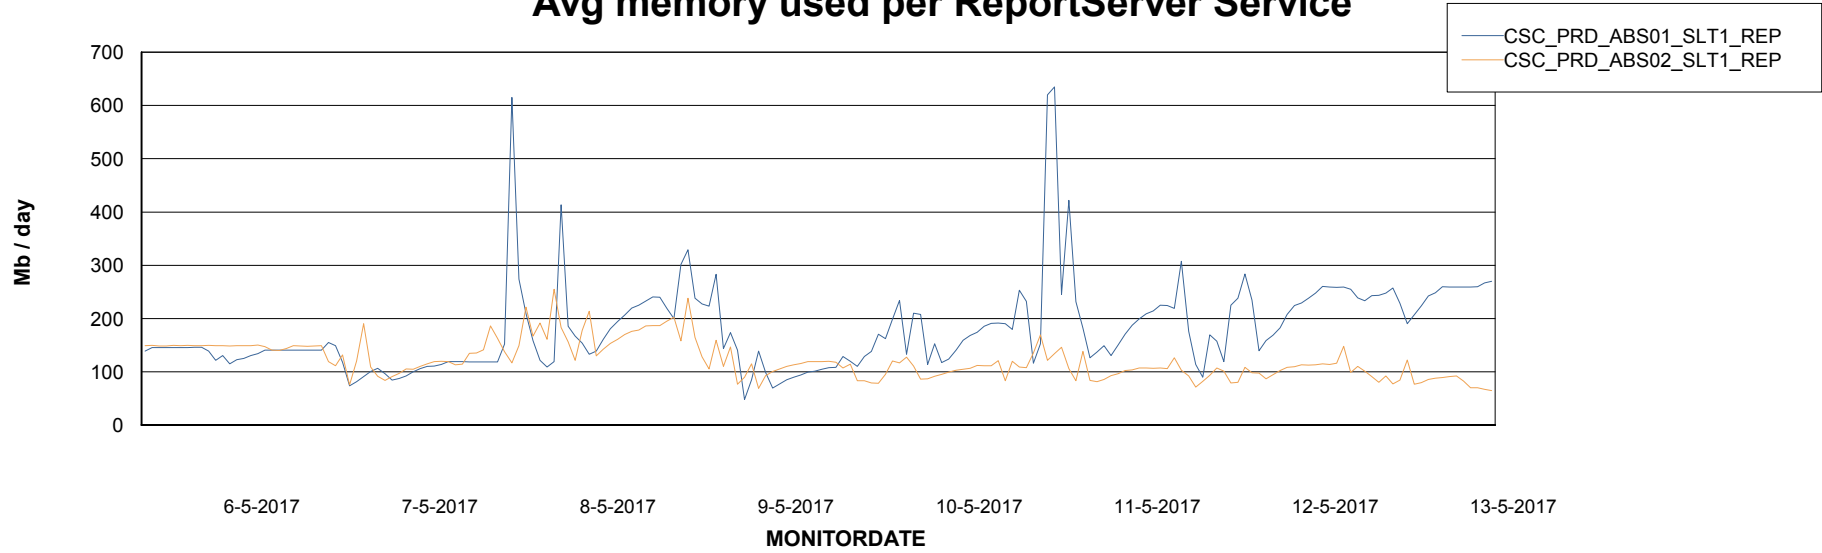

ABSSolute Application ReportServer Services

Avg memory used per ReportServer Service