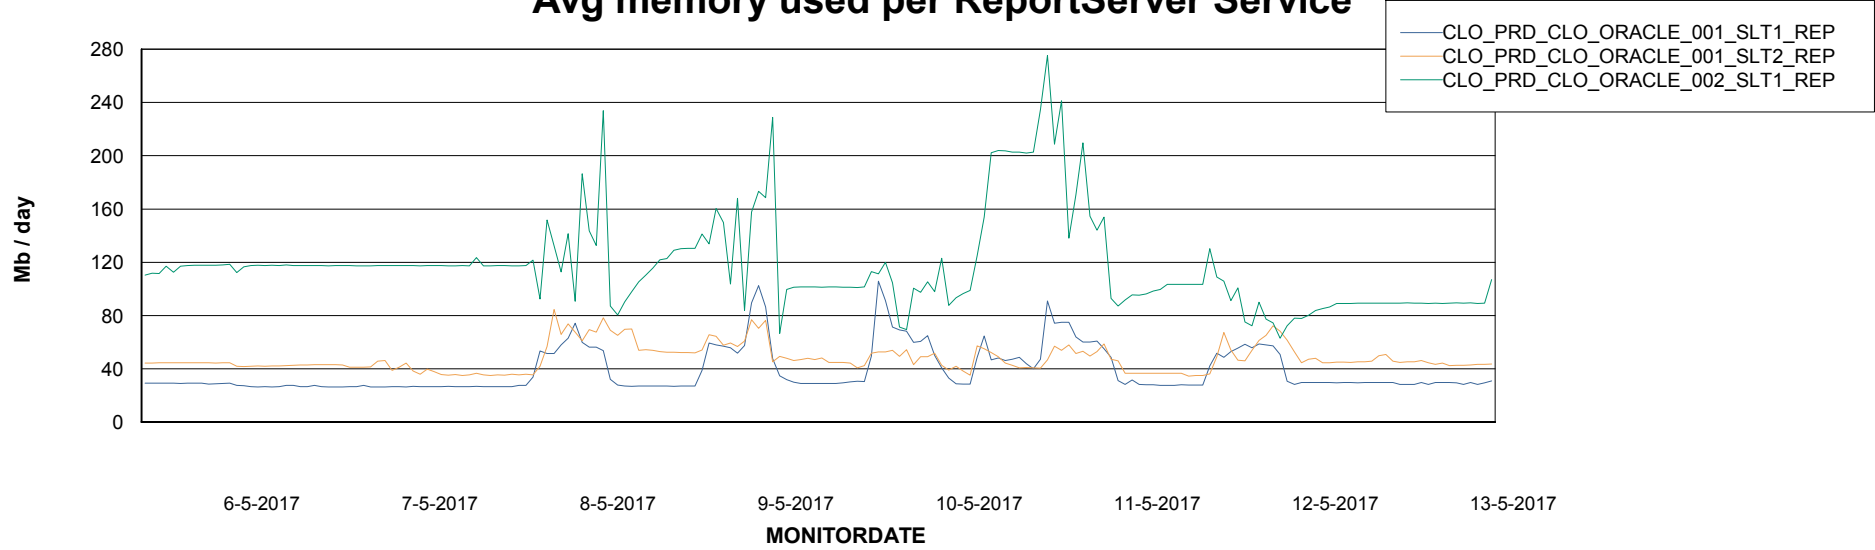

Avg memory used per ABS Server Service

Avg users per day per ABS server

Weekly SLA Customer Report

Customer CLO Production
Database ID 38

ABSSolute Application ReportServer Services

Avg memory used per ReportServer Service