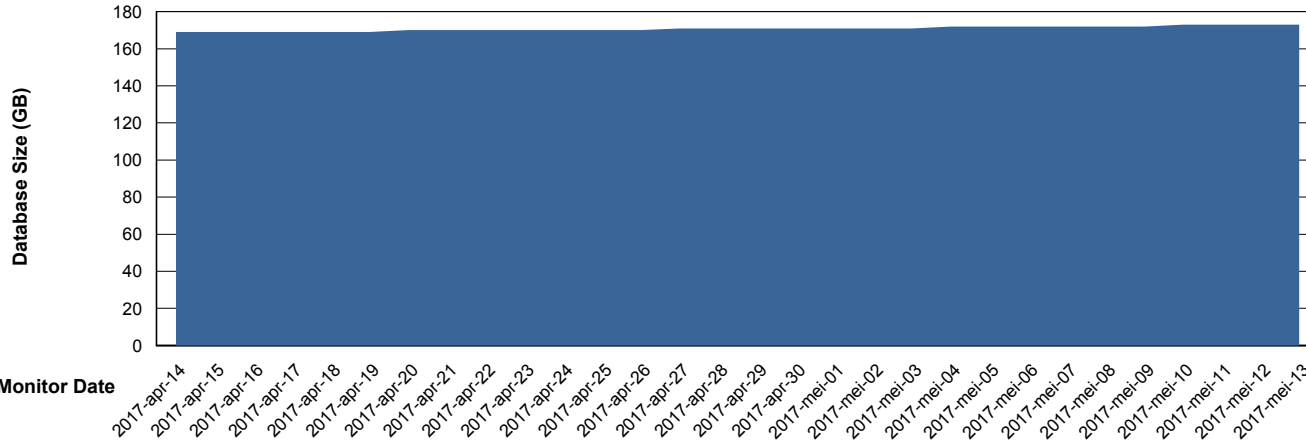

Database Performance CLODB_Standby

DB Processes Max 500
DB Sessions Max 792

Weekly SLA Customer Report

Customer CLO Production
 Database ID 38

DATABASE SIZE CLODB_Production

Database growth over last month