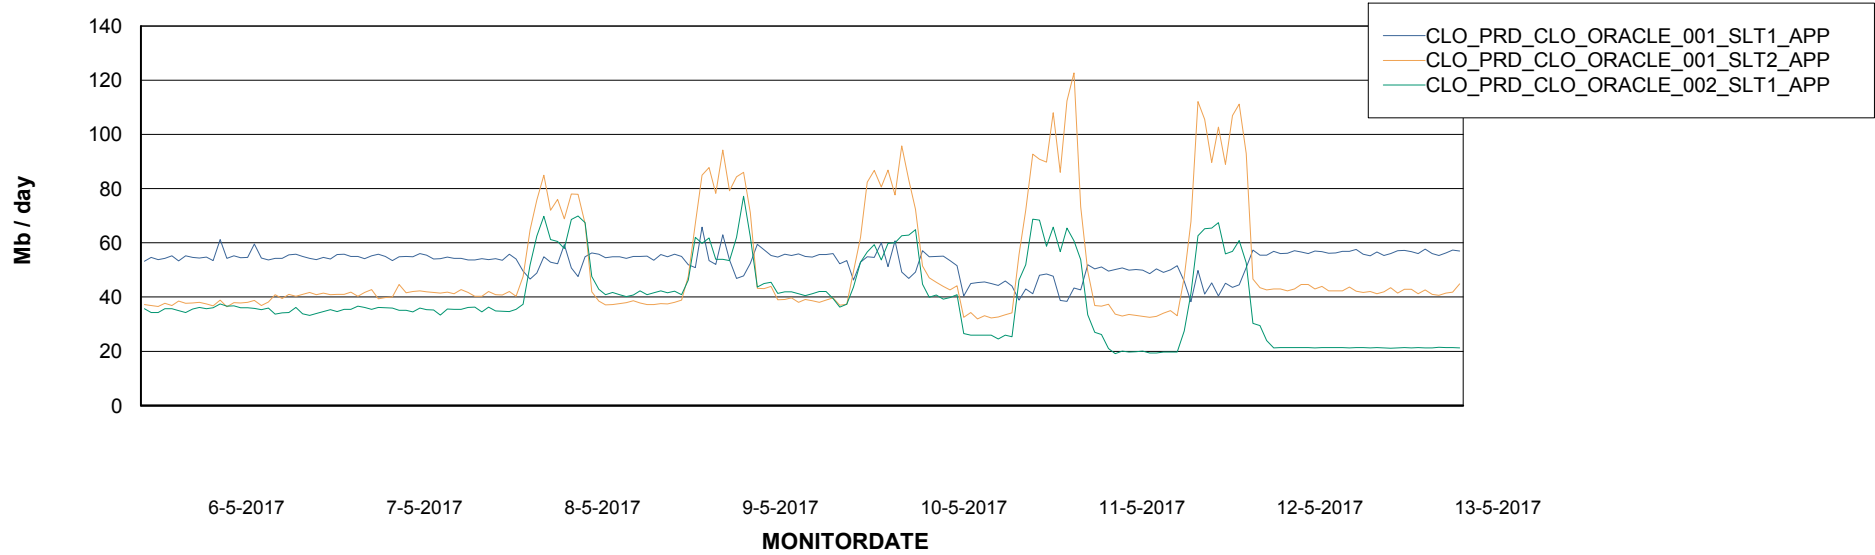

ABSSolute Application Server Services

Avg memory used per ABS Server Service