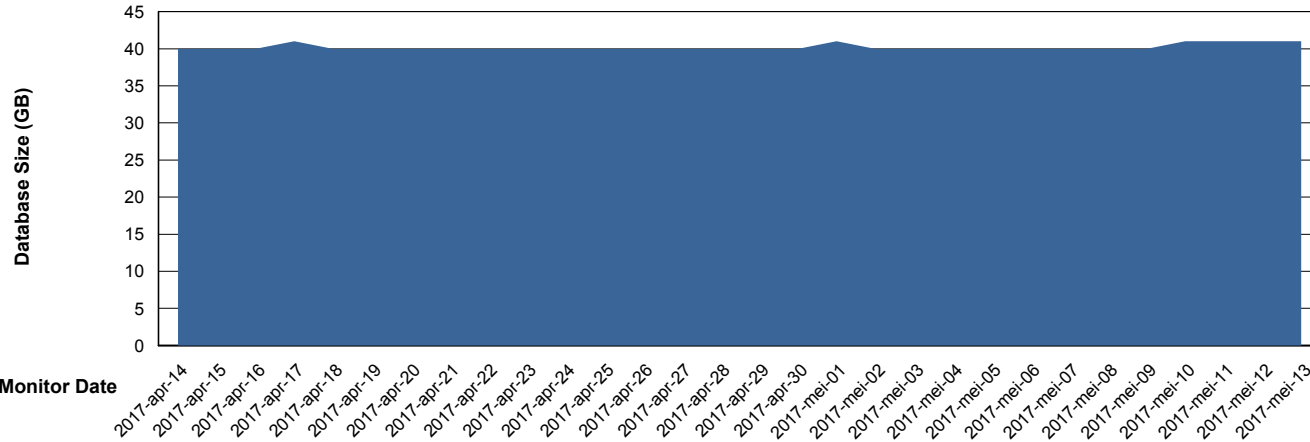

Database Performance CIWDB_Standby

DB Processes Max 150
DB Sessions Max 248

Weekly SLA Customer Report

Customer CIW Production
 Database ID 45

DATABASE SIZE CIWDB_Production

Database growth over last month

Database Tablespace CIWDB_Production

Date	Tablespace Name	Filesize (Gb)	Usedsize (Gb)	Percentage free
13-5-2017	ABSDATA	44	37	16
	INDX	4	3	25
12-5-2017	ABSDATA	44	37	16
	INDX	4	3	25
11-5-2017	ABSDATA	44	37	16
	INDX	4	3	25
10-5-2017	ABSDATA	44	37	16
	INDX	4	3	25
9-5-2017	ABSDATA	44	37	16
	INDX	4	3	25
8-5-2017	ABSDATA	44	37	16
	INDX	4	3	25
7-5-2017	ABSDATA	44	37	16
	INDX	4	3	25