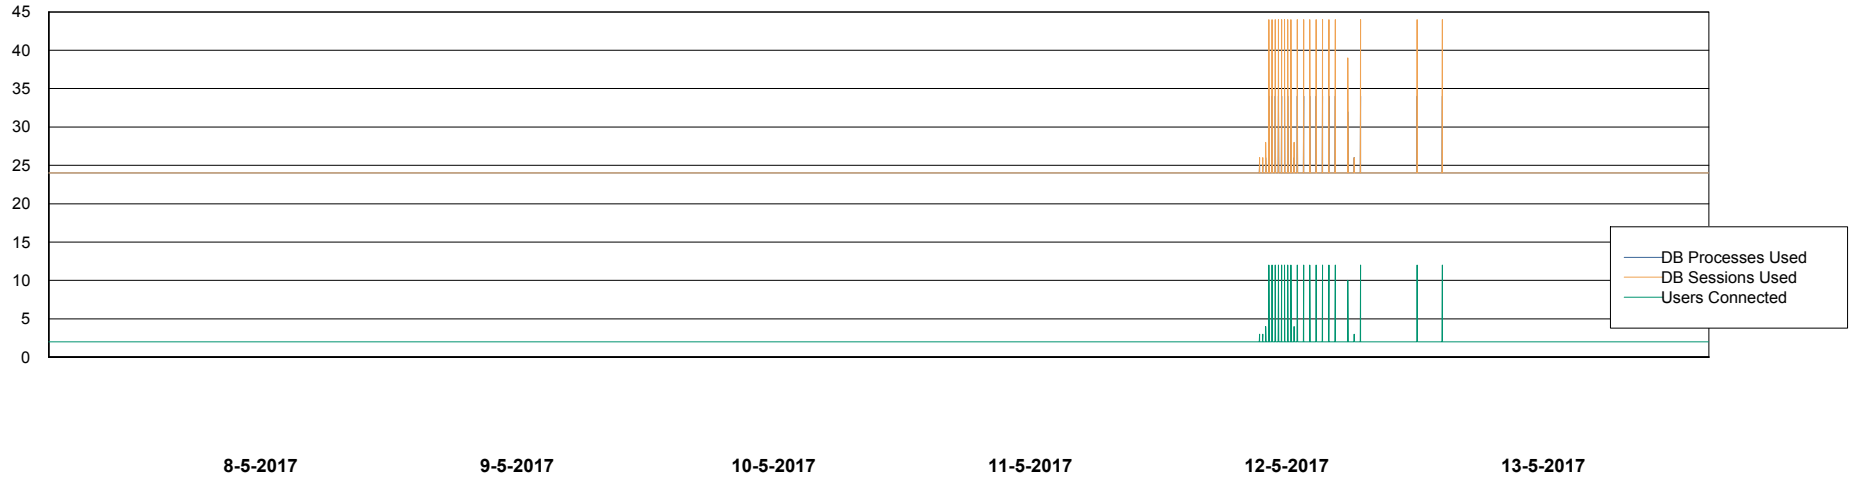

Weekly SLA Customer Report

Customer CIW Production
Database ID 45

Database Performance CIWDB_Production

DB Processes Max 150
DB Sessions Max 248

Weekly SLA Customer Report

Customer CIW Production
Database ID 45

Database Performance CIWDB_Standby

DB Processes Max 150
DB Sessions Max 248

Weekly SLA Customer Report

Customer CIW Production
 Database ID 45

DATABASE SIZE CIWDB_Production

Database growth over last month