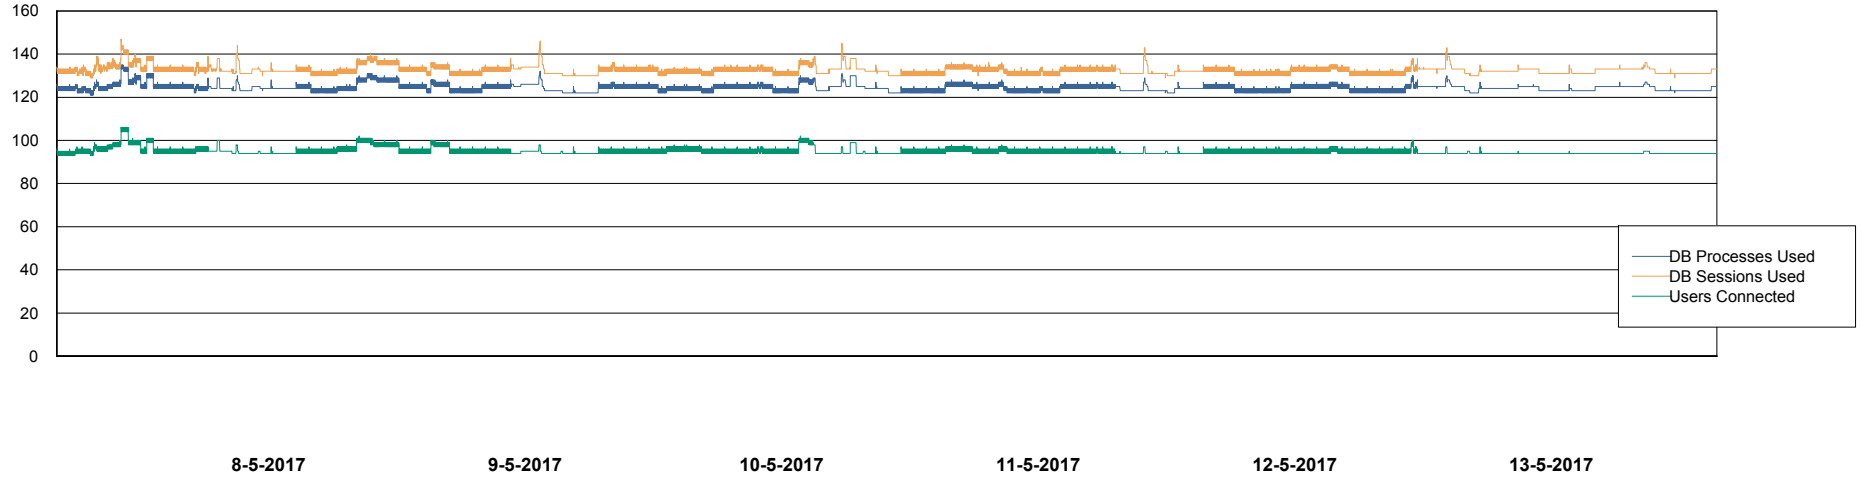

Harddisk Usage CIW_PRD_ORACLE2

	Free disk space on c: (%)	Total disk space on c: (Gb)	Free disk space on d: (%)	Total disk space on d: (Gb)	Free disk space on e: (%)	Total disk space on e: (Gb)
13-5-2017	58	555	98	558	73	558
12-5-2017	58	555	98	558	74	558
11-5-2017	58	555	98	558	74	558
10-5-2017	58	555	98	558	74	558
9-5-2017	58	555	98	558	74	558
8-5-2017	58	555	98	558	74	558
7-5-2017	58	555	98	558	74	558

Weekly SLA Customer Report

Customer CIW Production
Database ID 45

Database Performance CIWDB_Production

DB Processes Max 150
DB Sessions Max 248

Weekly SLA Customer Report

Customer CIW Production
Database ID 45