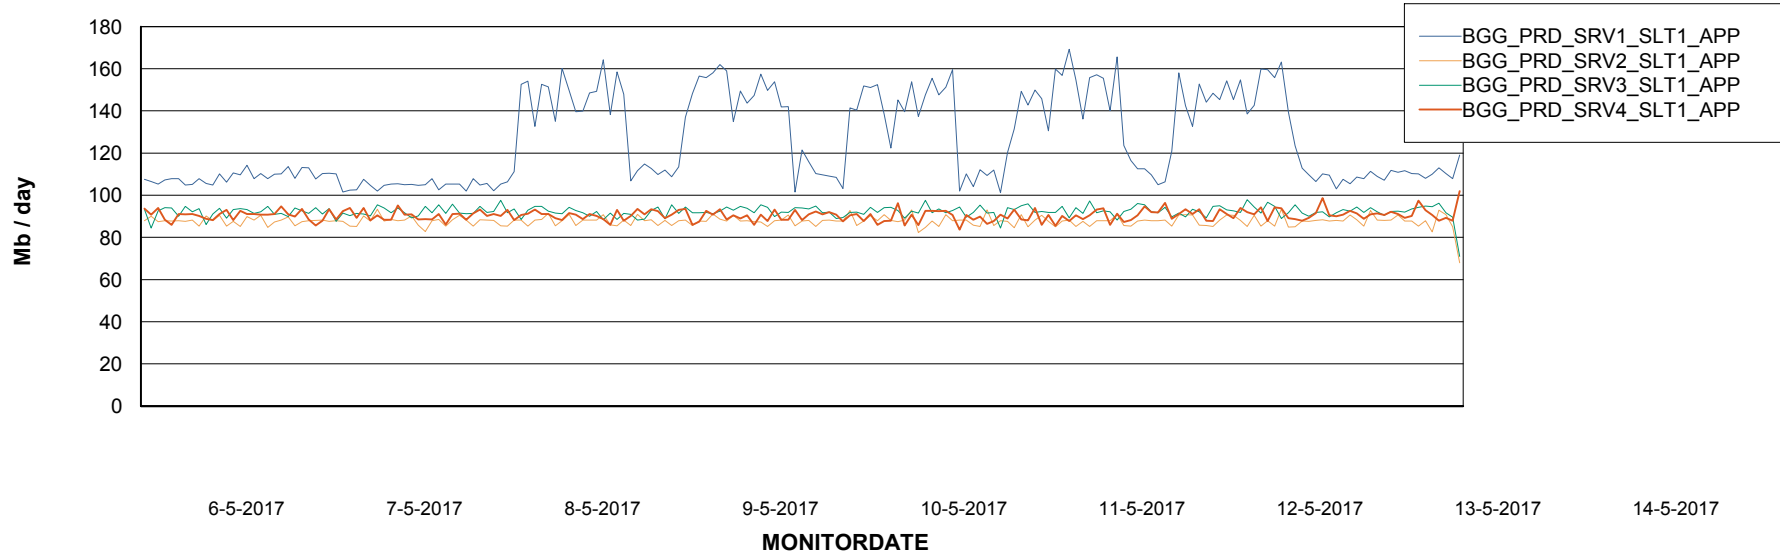

Standby Database Health BGG_Production

Recovery lag for last 7 days

Weekly SLA Customer Report

Customer BGG_Production
Database ID 58

ABSSolute Application Server Services

Avg memory used per ABS Server Service