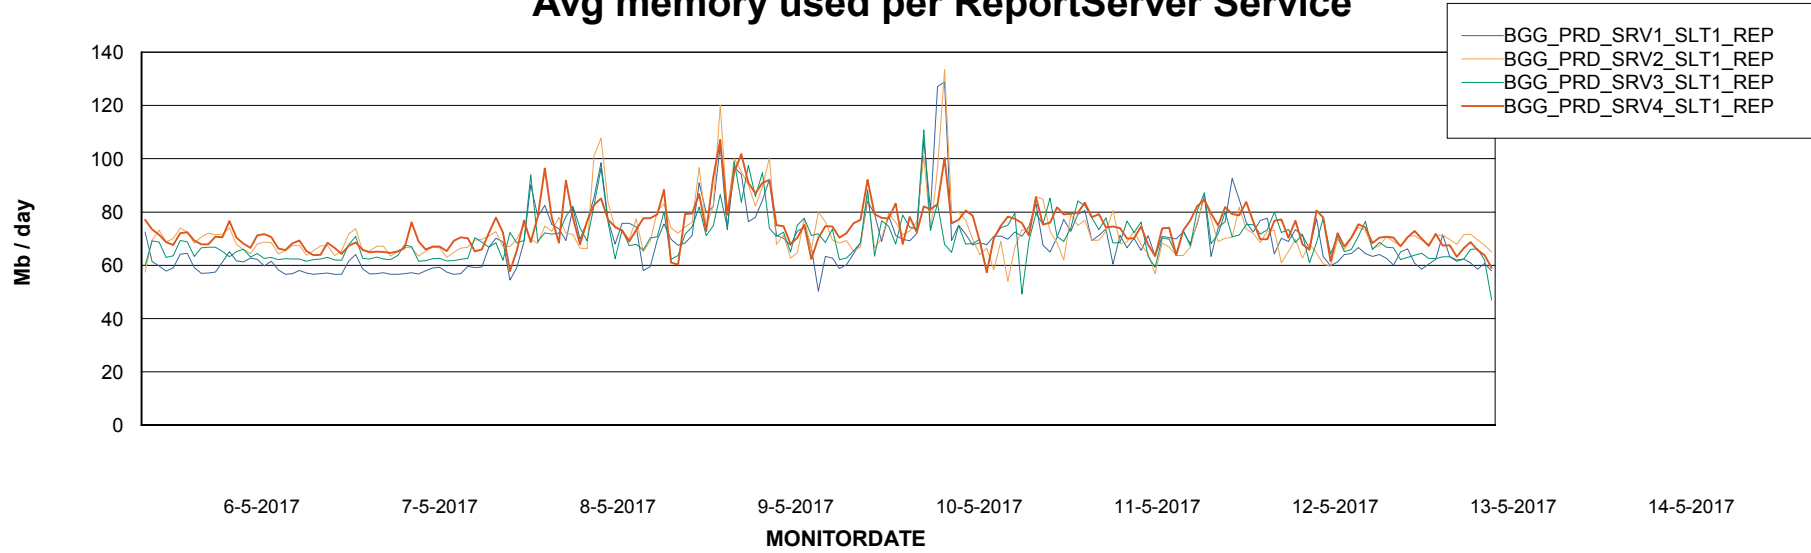

ABSSolute Application ReportServer Services

Avg memory used per ReportServer Service