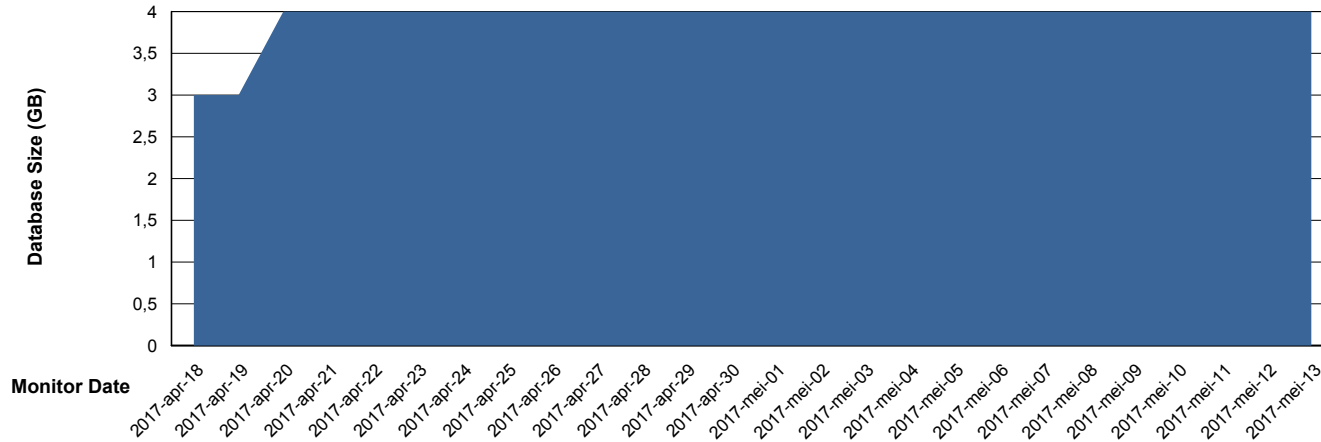

DATABASE SIZE BGGDB_BI

Database growth over last month