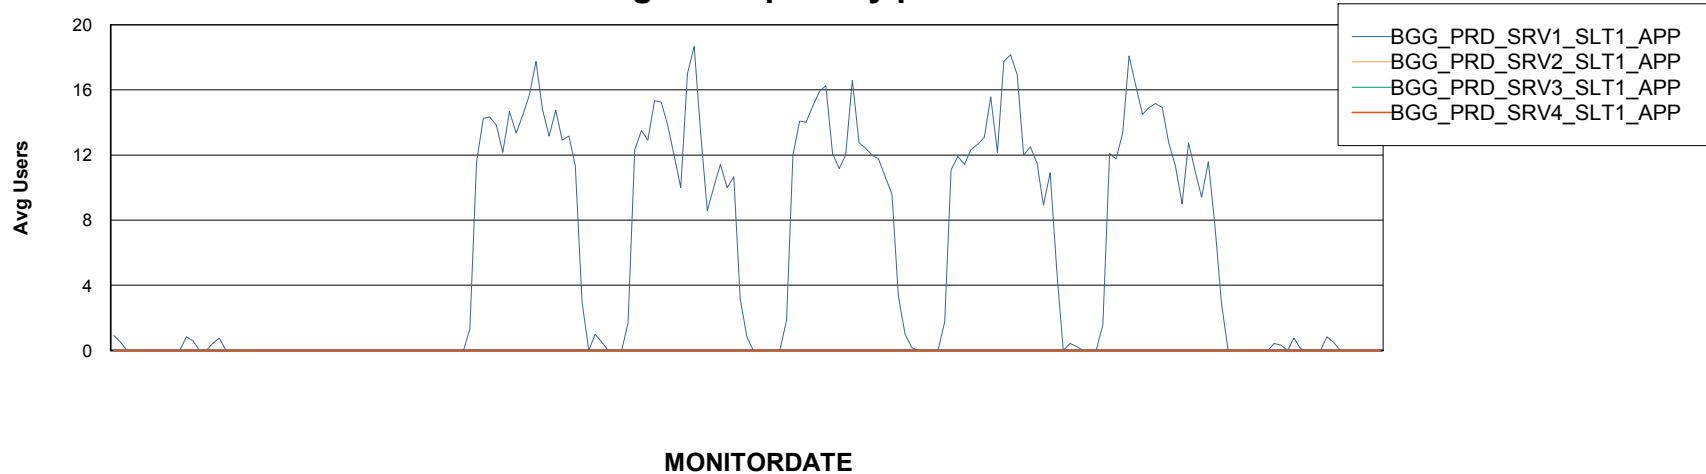

Standby Database Health BGG_Production

Recovery lag for last 7 days

Weekly SLA Customer Report

Customer BGG_Production
Database ID 58

ABSSolute Application Server Services

Avg memory used per ABS Server Service

Avg users per day per ABS server

Weekly SLA Customer Report

Customer BGG_Production
Database ID 58

ABSolute Application Server Services

6-5-2017

7-5-2017

8-5-2017

9-5-2017