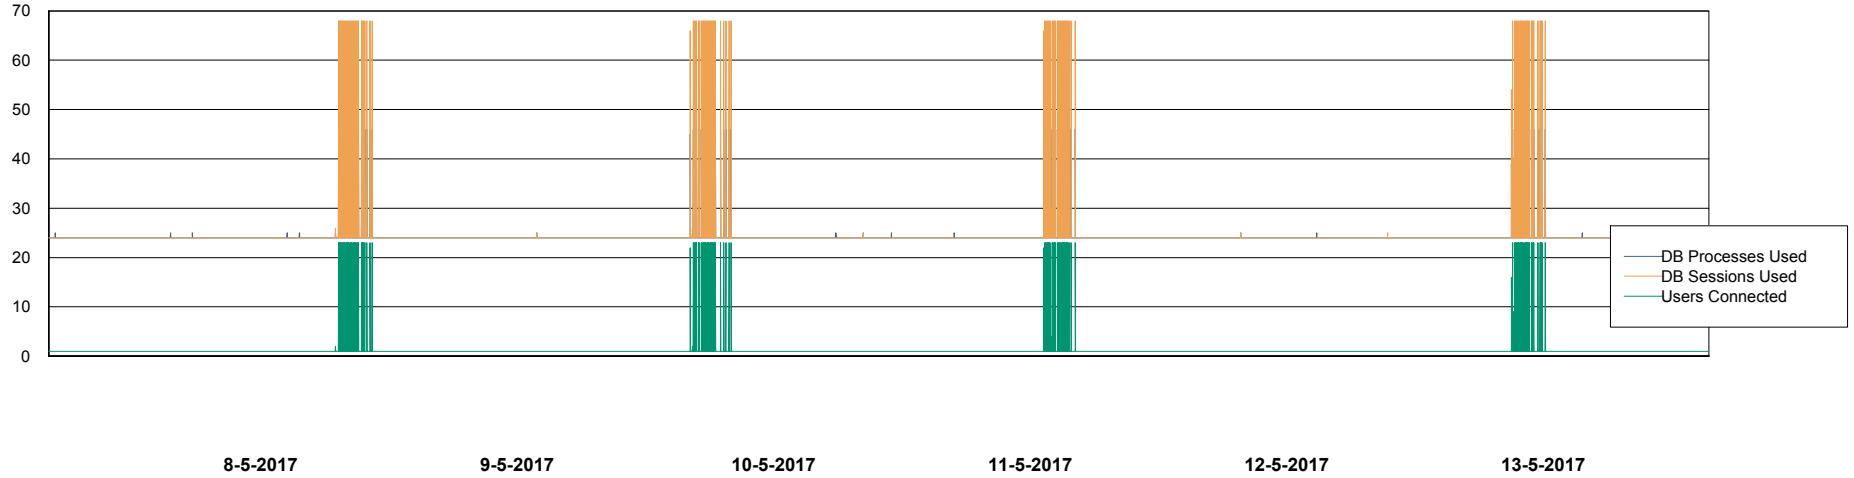

Database Performance AUJ_DB5_Standby

DB Processes Max 300
DB Sessions Max 480