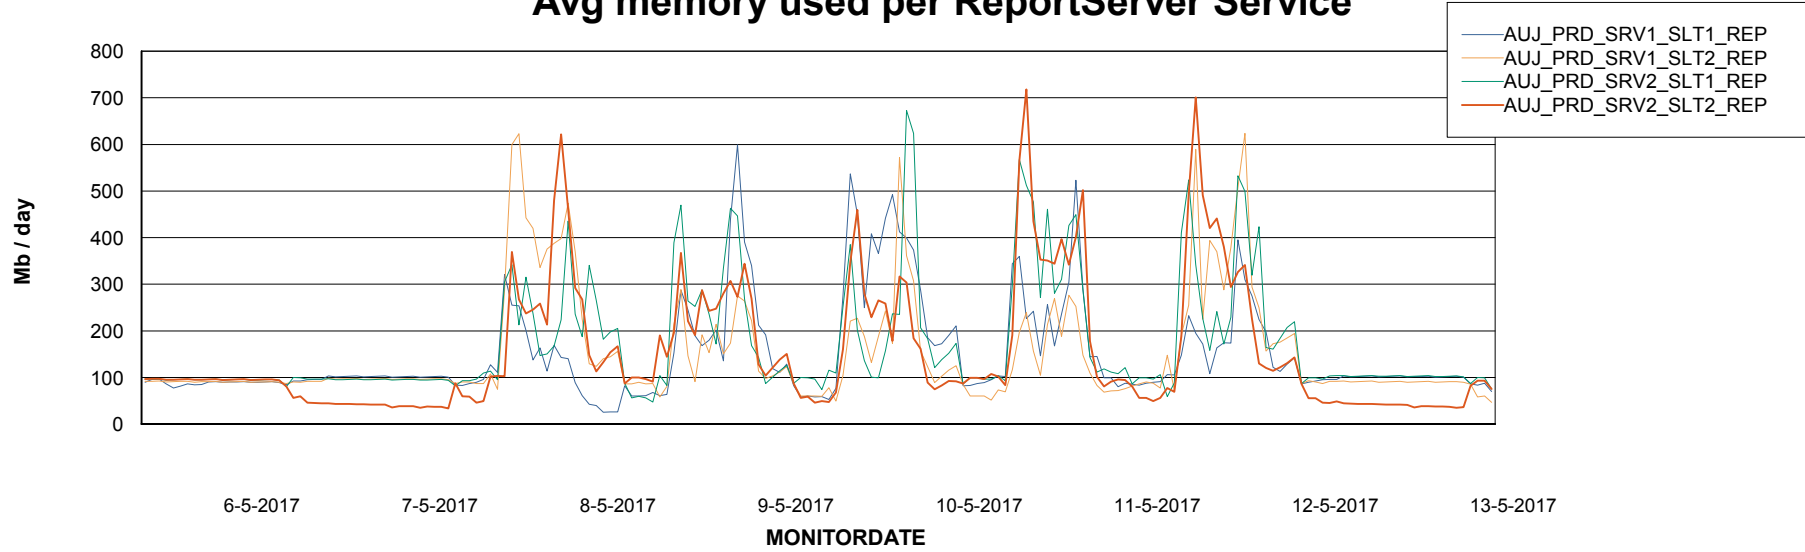

Avg users per day per ABS server

Weekly SLA Customer Report

Customer AUJ_Production
Database ID 41

ABSSolute Application ReportServer Services

Avg memory used per ReportServer Service

Weekly SLA Customer Report