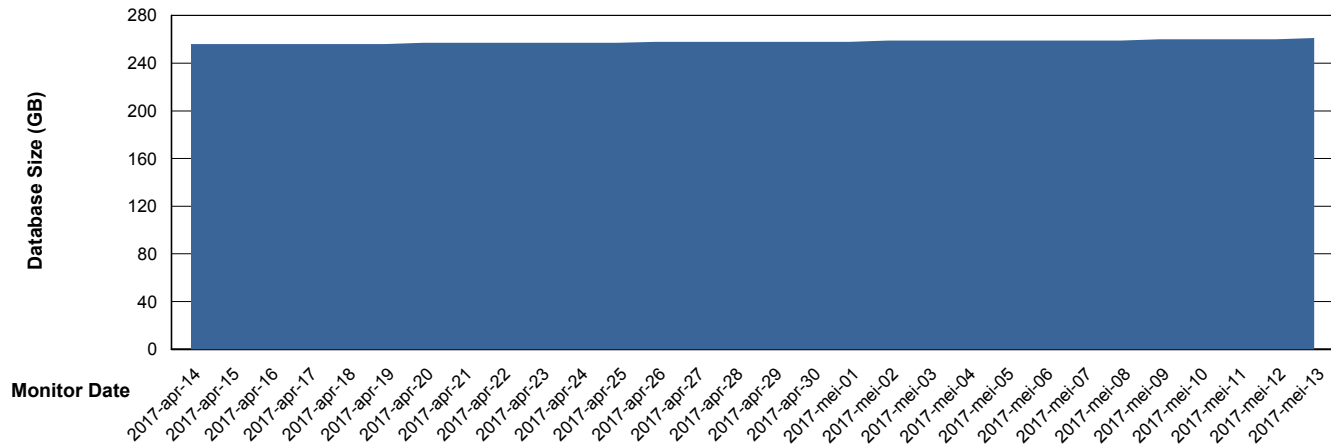

DATABASE SIZE AUJDB_BI

Database growth over last month