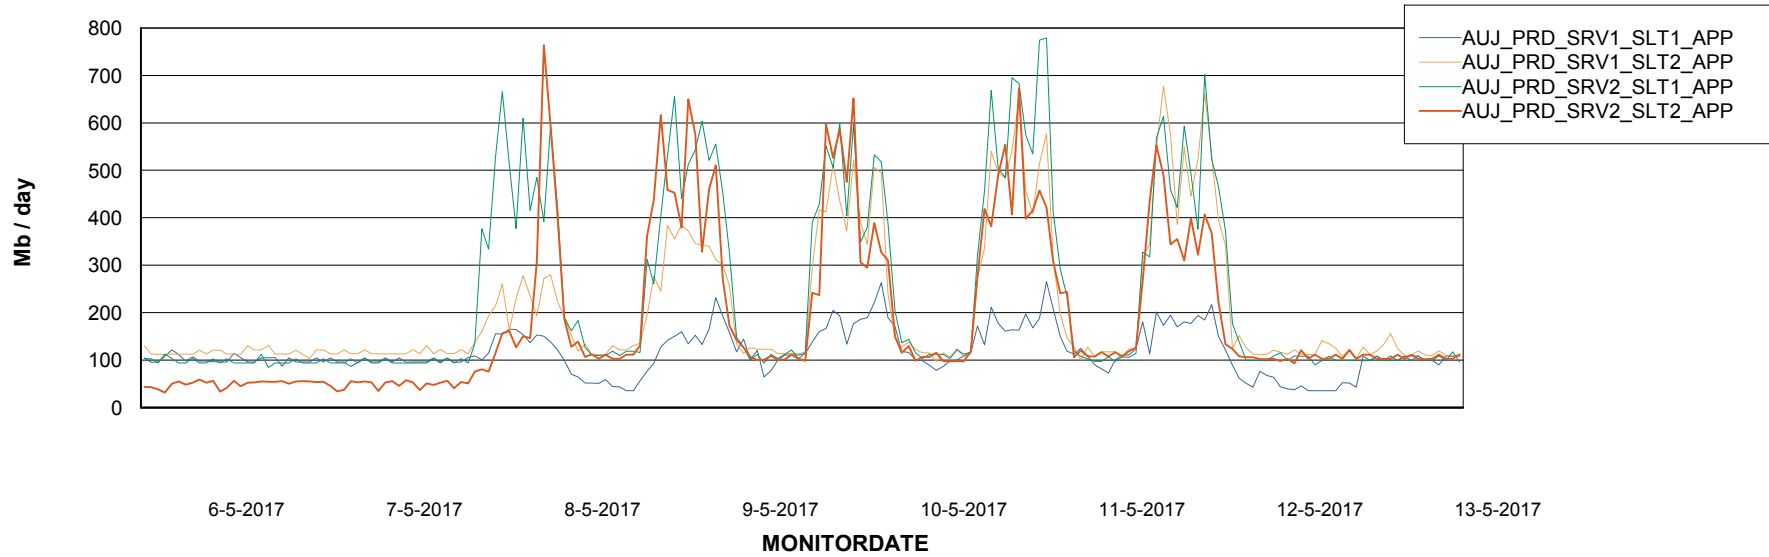

Standby Database Health AUJ_Production

Recovery lag for last 7 days

Weekly SLA Customer Report

Customer AUJ_Production
Database ID 41

ABSSolute Application Server Services

Avg memory used per ABS Server Service