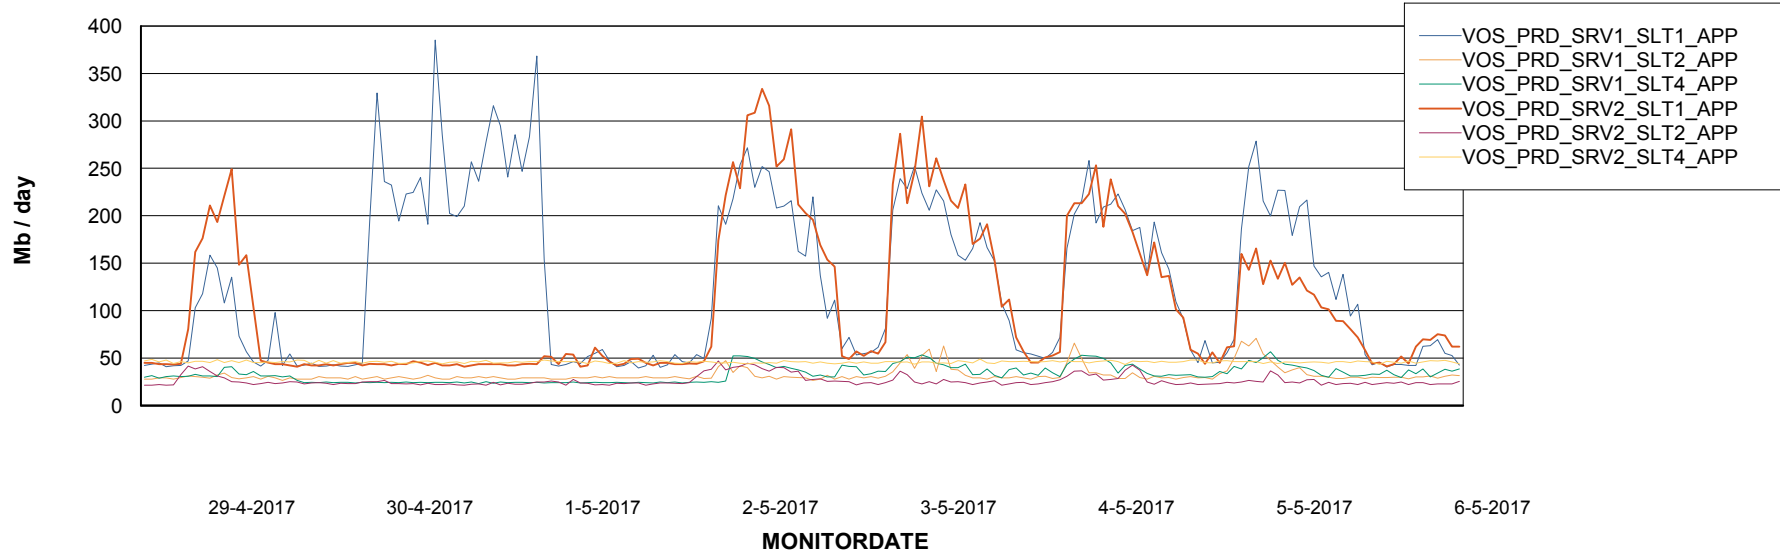

ABSSolute Application Server Services

Avg memory used per ABS Server Service