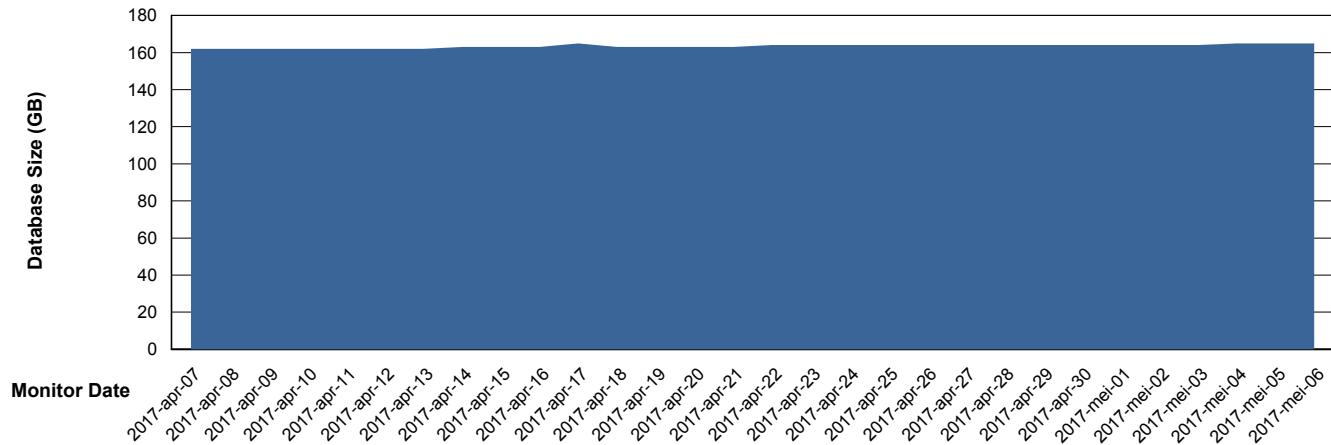

Customer VOS_Production
Database ID 68

DATABASE SIZE VOSBIDB_Production

Database growth over last month

DATABASE SIZE VOSDB_Production

Database growth over last month

Weekly SLA Customer Report

Customer VOS_Production
Database ID 68

Database Tablespace		VOSBIDB_Production		
Date	Tablespace Name	Filesize (Gb)	Usedsize (Gb)	Percentage free
6-5-2017	ABSDATA	24	18	25
	INDX	40	25	38
5-5-2017	ABSDATA	24	18	25
	INDX	40	25	38
4-5-2017	ABSDATA	24	18	25
	INDX	40	25	38
3-5-2017	ABSDATA	24	18	25
	INDX	40	25	38
2-5-2017	ABSDATA	24	18	25
	INDX	40	25	38
1-5-2017	ABSDATA	24	18	25
	INDX	40	25	38
30-4-2017	ABSDATA	24	18	25
	INDX	40	25	38