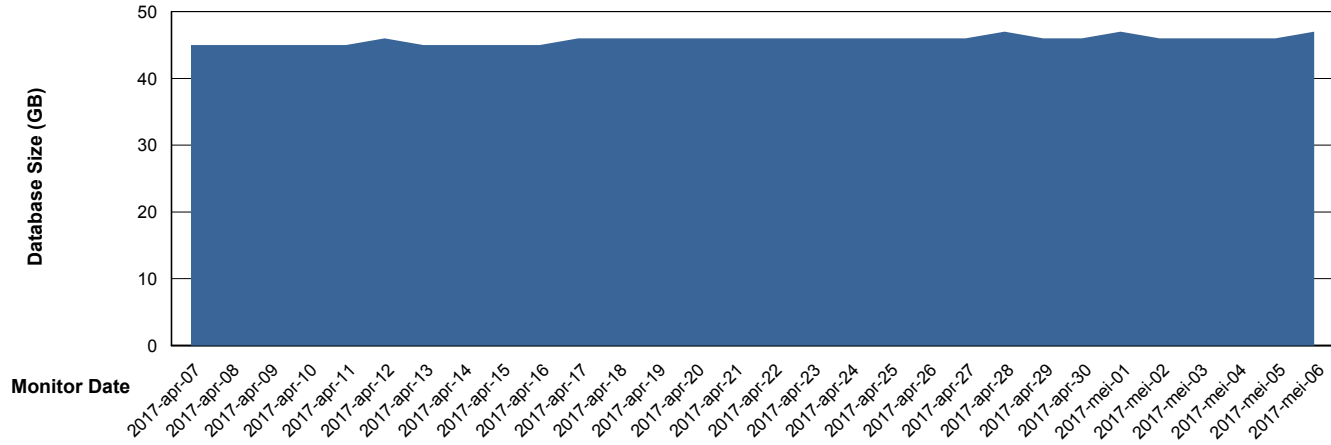

DATABASE SIZE VOSBIDB_Production

Database growth over last month