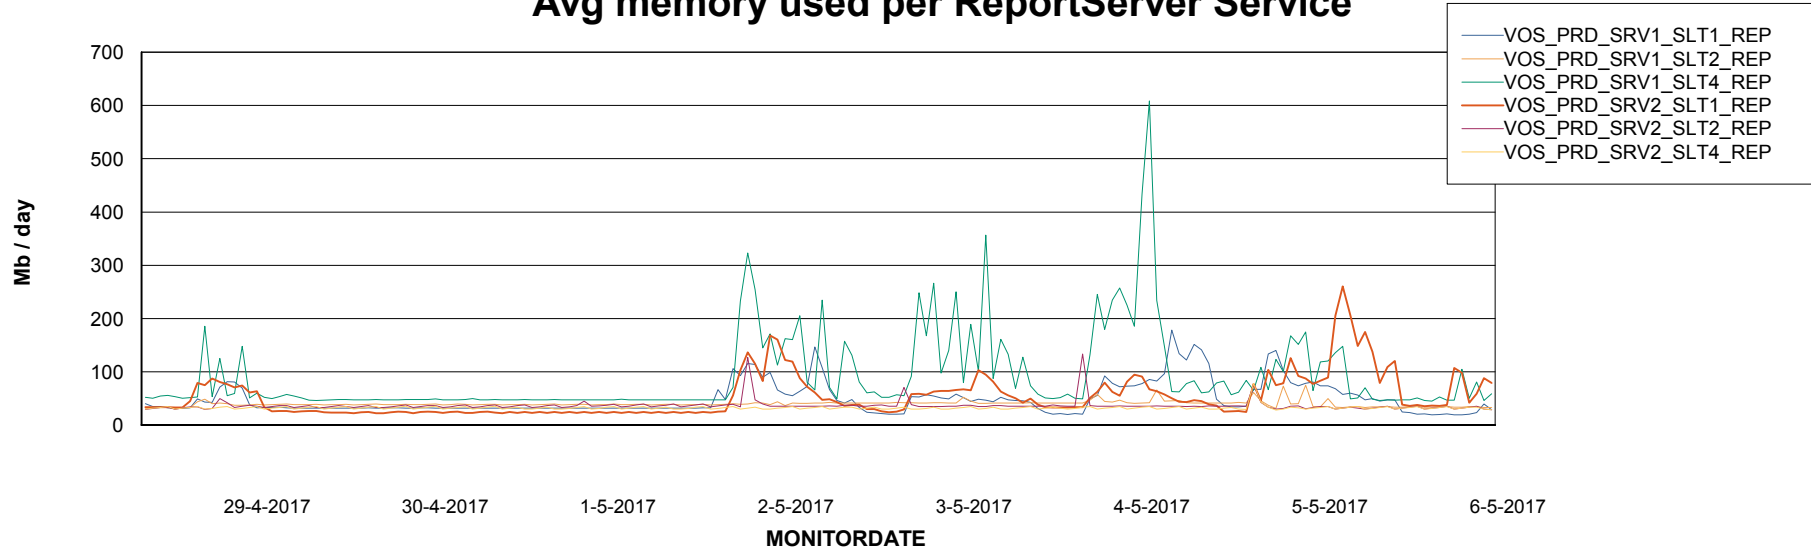

ABSSolute Application ReportServer Services

Avg memory used per ReportServer Service