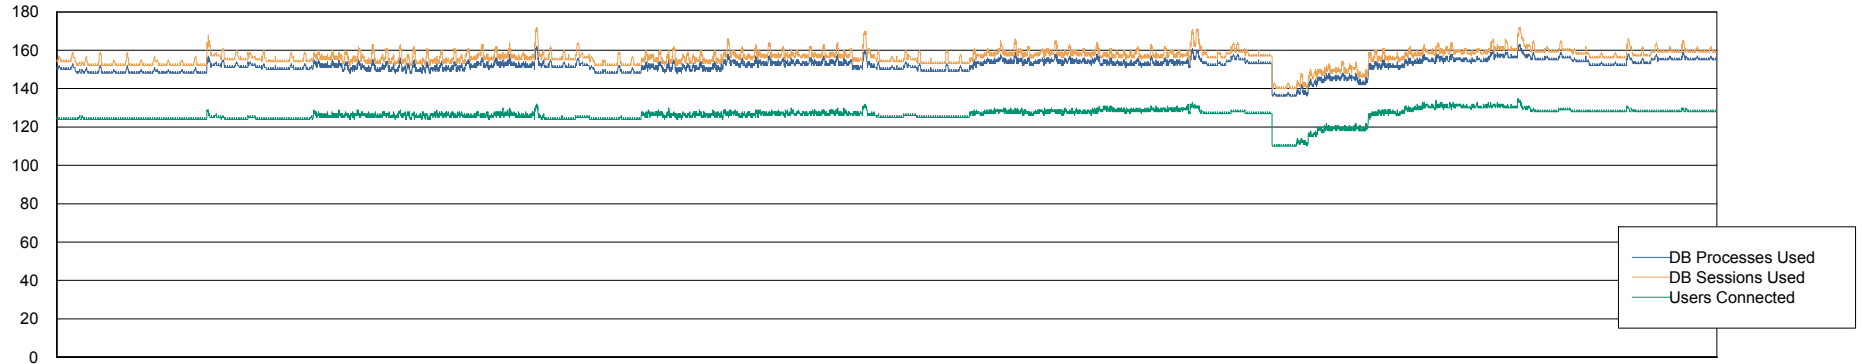

Database Performance VOSDB_Production

DB Processes Max 200
DB Sessions Max 322

1-5-2017   2-5-2017   3-5-2017   4-5-2017   5-5-2017   6-5-2017