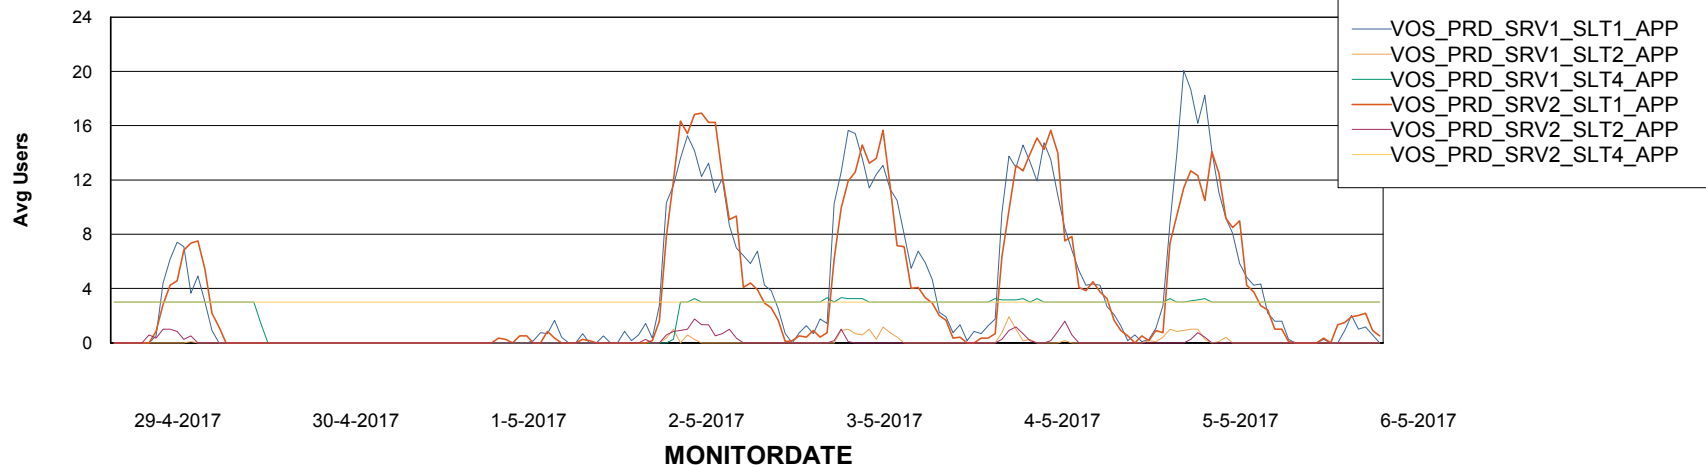

Weekly SLA Customer Report

Customer VOS_Production
Database ID 68

ABSSolute Application Server Services

Avg memory used per ABS Server Service

Avg users per day per ABS server

Weekly SLA Customer Report

Customer VOS_Production
Database ID 68