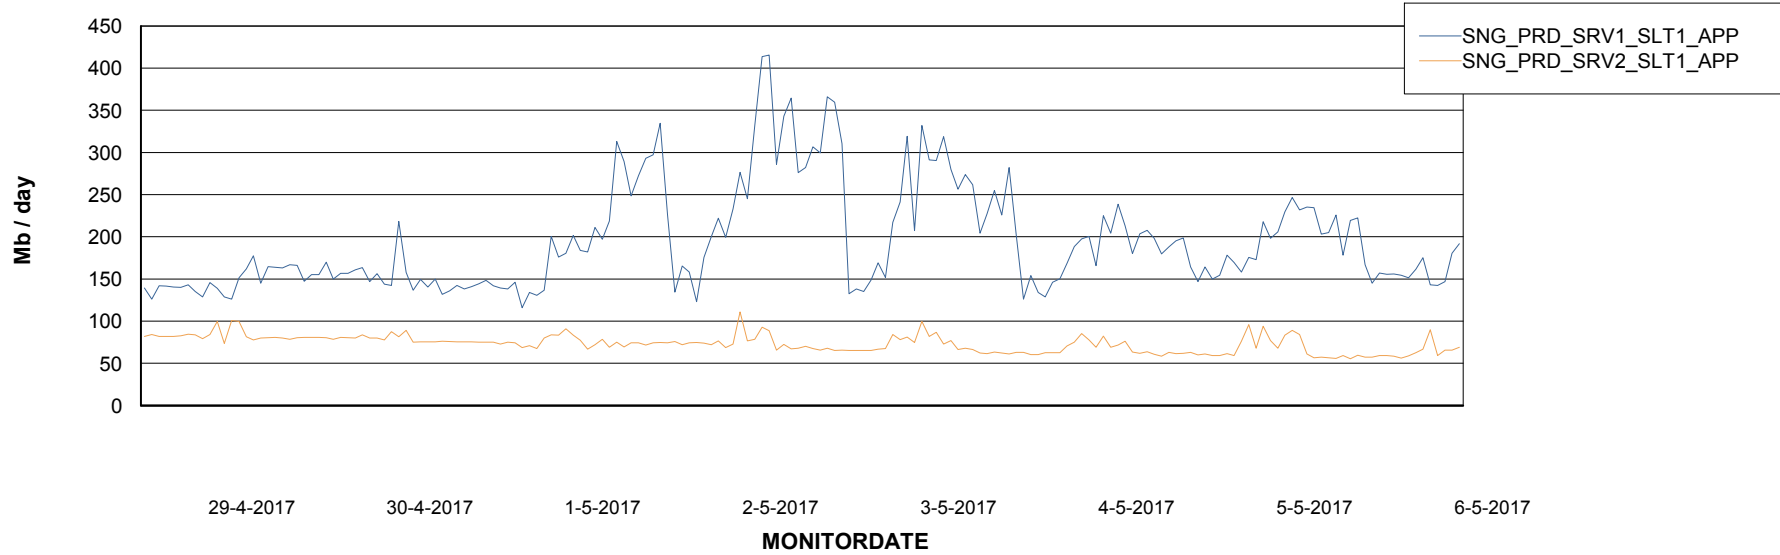

ABSSolute Application Server Services

Avg memory used per ABS Server Service