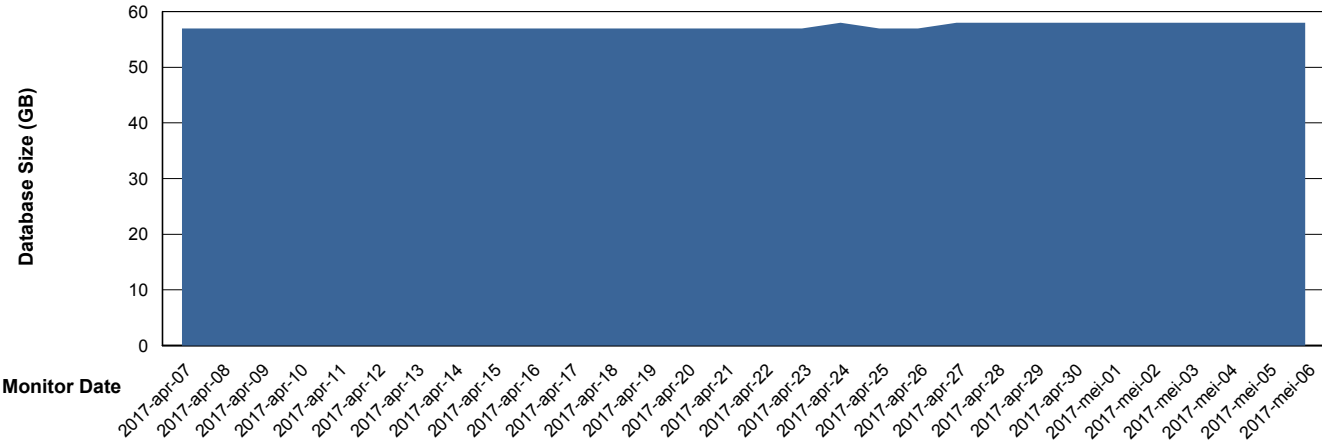

Database Performance JWRDB_Standby

DB Processes Max 150
DB Sessions Max 248

Weekly SLA Customer Report

Customer JWR Production
 Database ID 43

DATABASE SIZE JWRDB_Production

Database growth over last month

Database Tablespace		JWRDB_Production		
Date	Tablespace Name	Filesize (Gb)	Usedsize (Gb)	Percentage free
6-5-2017	ABSDATA	22	18	18
	INDX	46	39	15
5-5-2017	ABSDATA	22	18	18
	INDX	46	39	15
4-5-2017	ABSDATA	22	18	18
	INDX	46	39	15
3-5-2017	ABSDATA	22	18	18
	INDX	46	39	15
2-5-2017	ABSDATA	22	18	18
	INDX	46	39	15
1-5-2017	ABSDATA	22	18	18
	INDX	46	39	15
30-4-2017	ABSDATA	22	18	18
	INDX	46	39	15