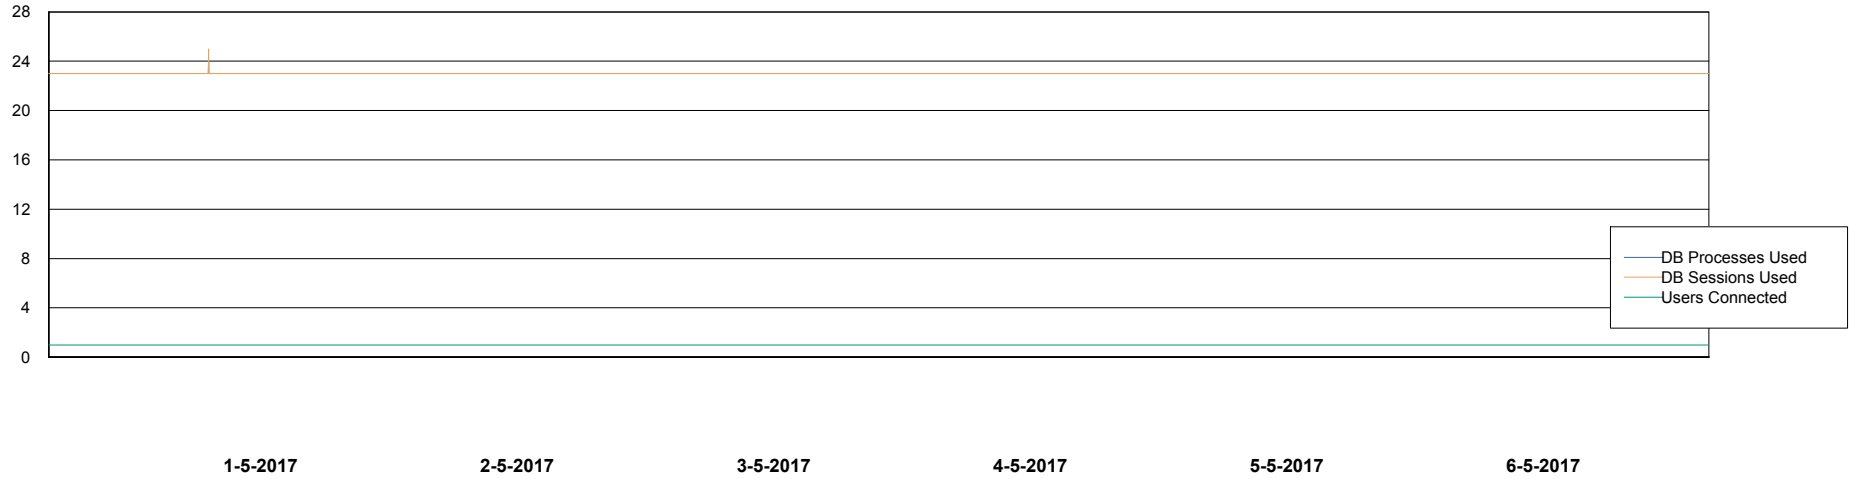

Database Performance JWRDB_Standby

DB Processes Max 150
DB Sessions Max 248