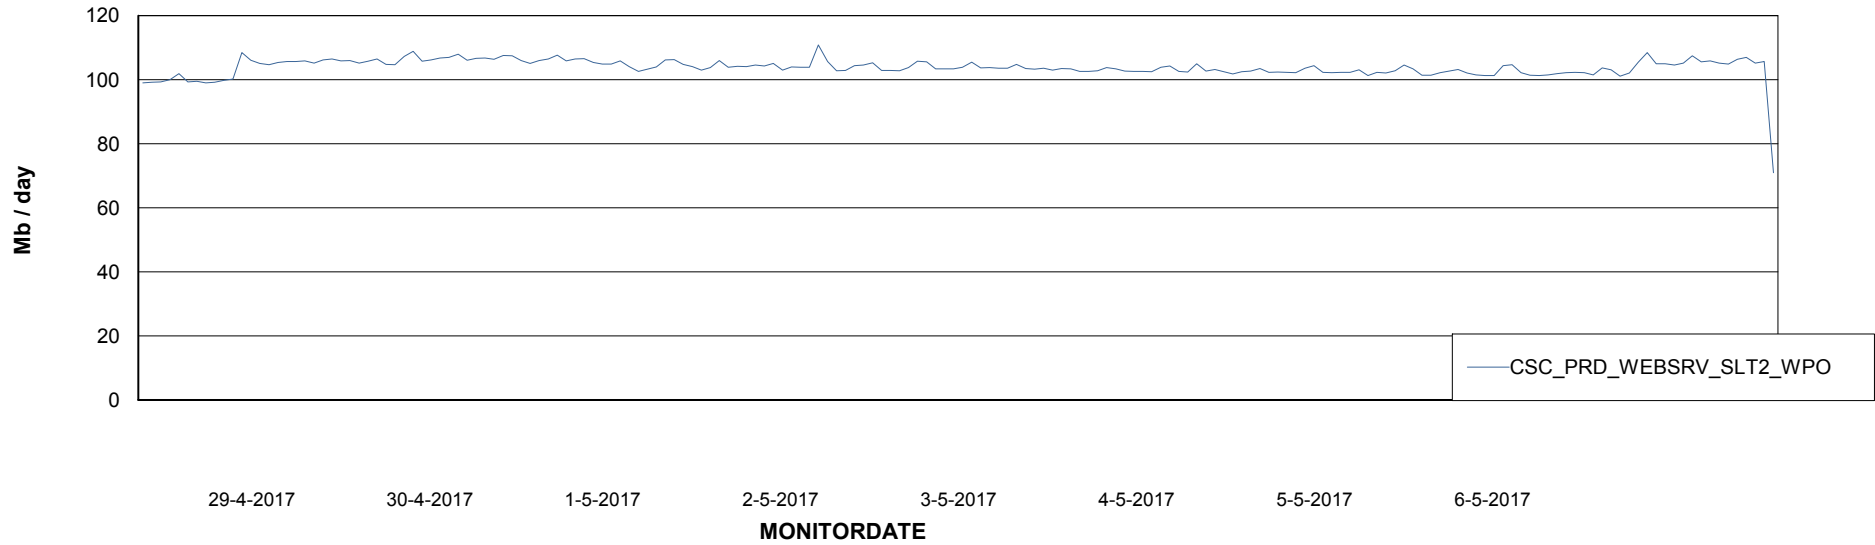

ABSSolute Web Component Services

Avg memory used per ABS Web component