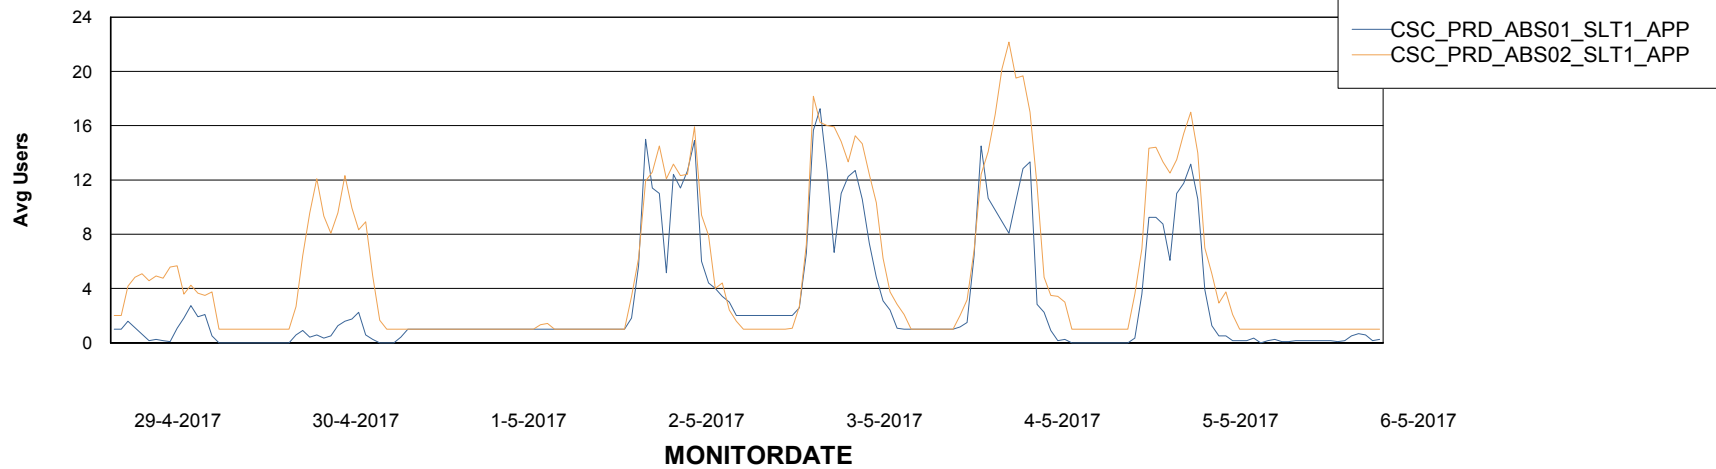

Avg users per day per ABS server