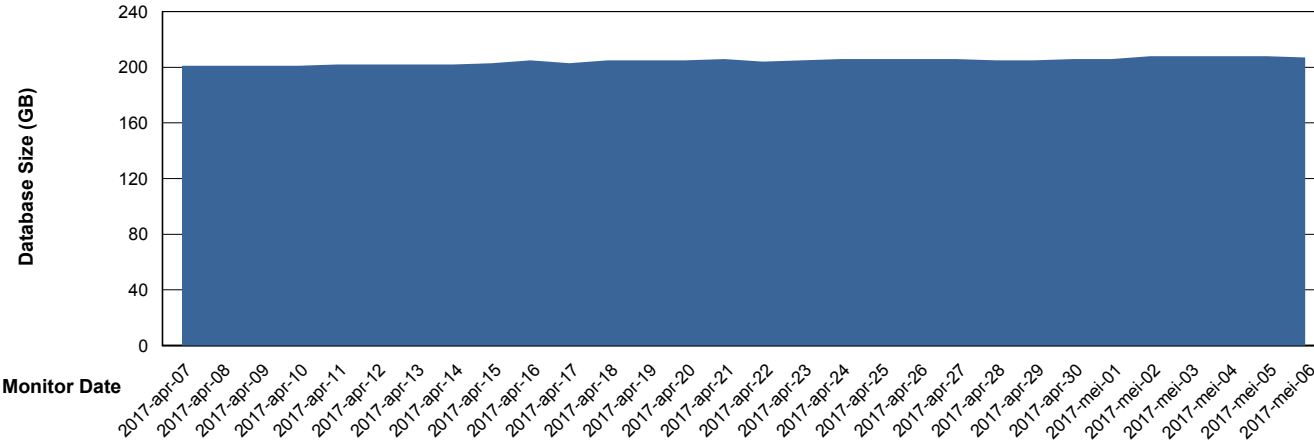

Database Performance CSCDB_Standby

DB Processes Max 500
DB Sessions Max 800

Weekly SLA Customer Report

Customer CSC_Production
 Database ID 50

DATABASE SIZE CSCDB_Primary

Database growth over last month

Database Tablespace CSCDB_Primary

Date	Tablespace Name	Filesize (Gb)	Usedsize (Gb)	Percentage free
6-5-2017	ABSDATA	117	99	15
	INDX	176	106	40
5-5-2017	ABSDATA	117	99	15
	INDX	176	106	40
4-5-2017	ABSDATA	117	99	15
	INDX	176	106	40
3-5-2017	ABSDATA	117	99	15
	INDX	176	105	40
2-5-2017	ABSDATA	117	99	15
	INDX	176	105	40
1-5-2017	ABSDATA	117	99	15
	INDX	176	105	40
30-4-2017	ABSDATA	117	99	15
	INDX	176	105	40