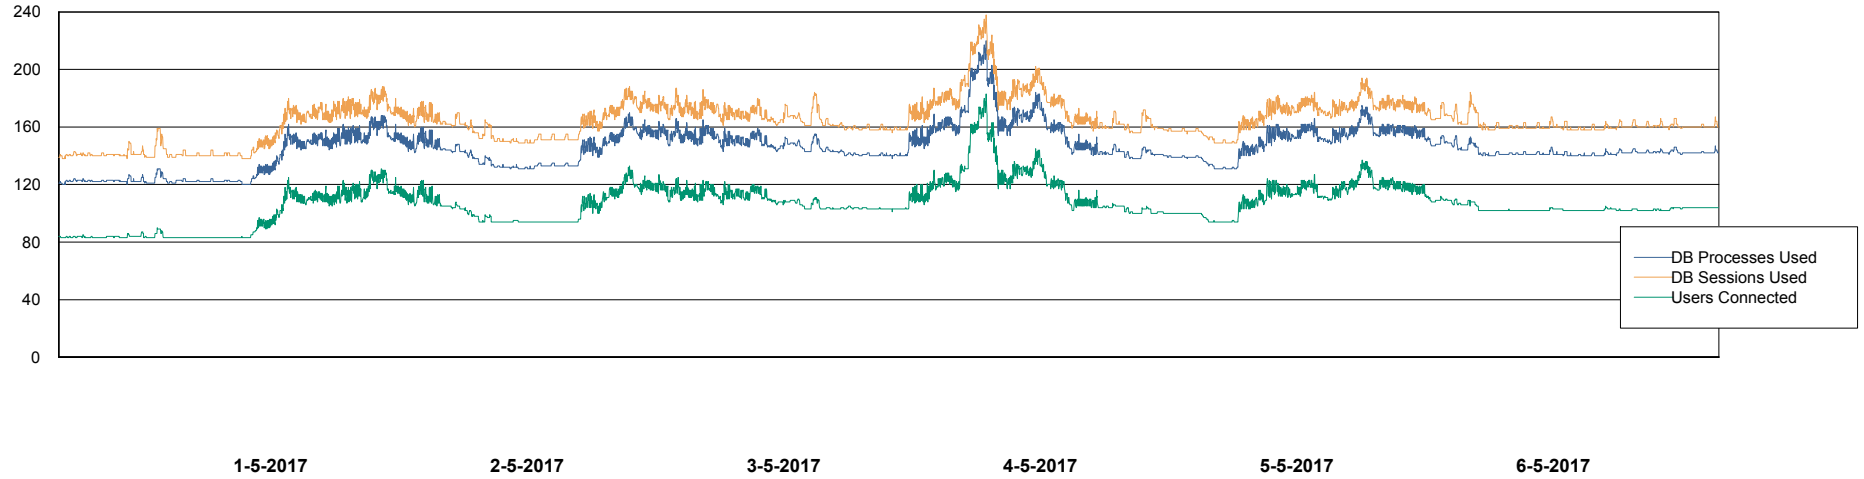

Database Performance CSCDB_Primary

DB Processes Max 500
DB Sessions Max 800