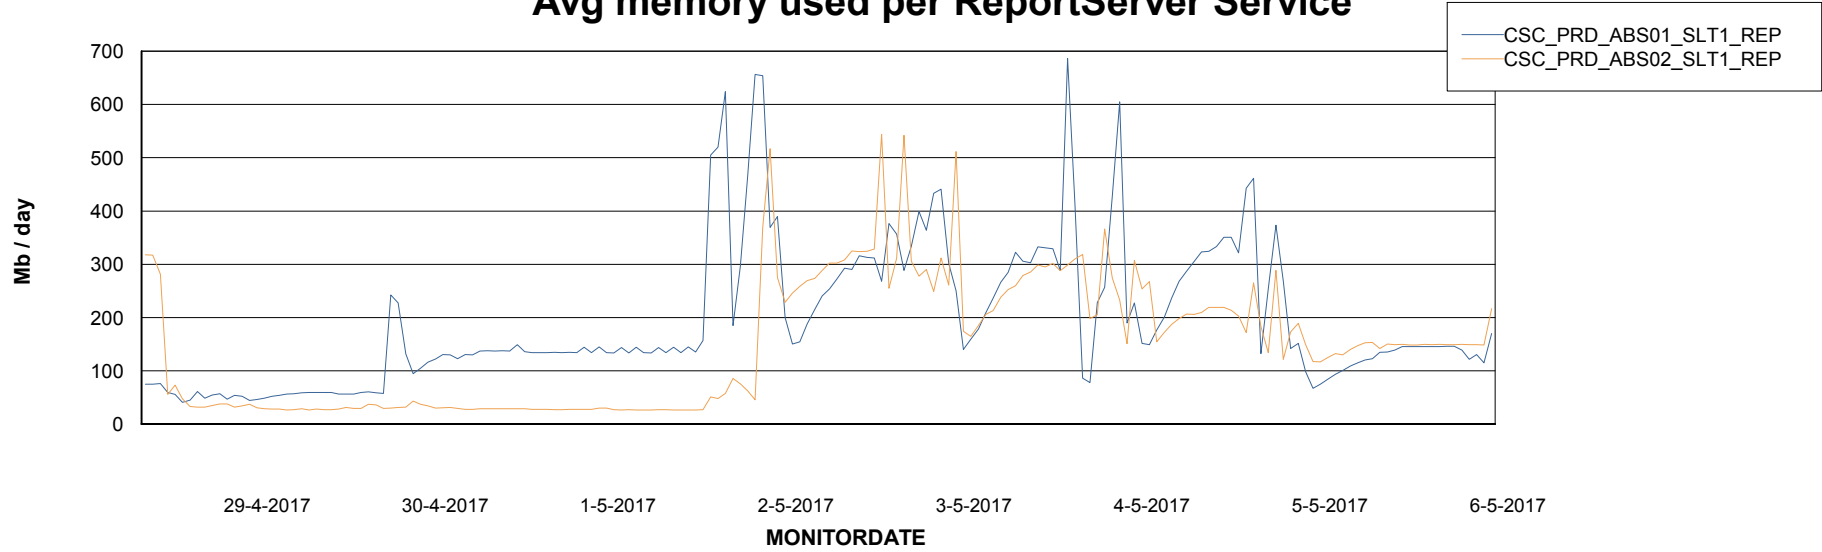

Avg memory used per ABS Server Service

Avg users per day per ABS server

Weekly SLA Customer Report

Customer CSC_Production
Database ID 50

ABSolute Application ReportServer Services

Avg memory used per ReportServer Service