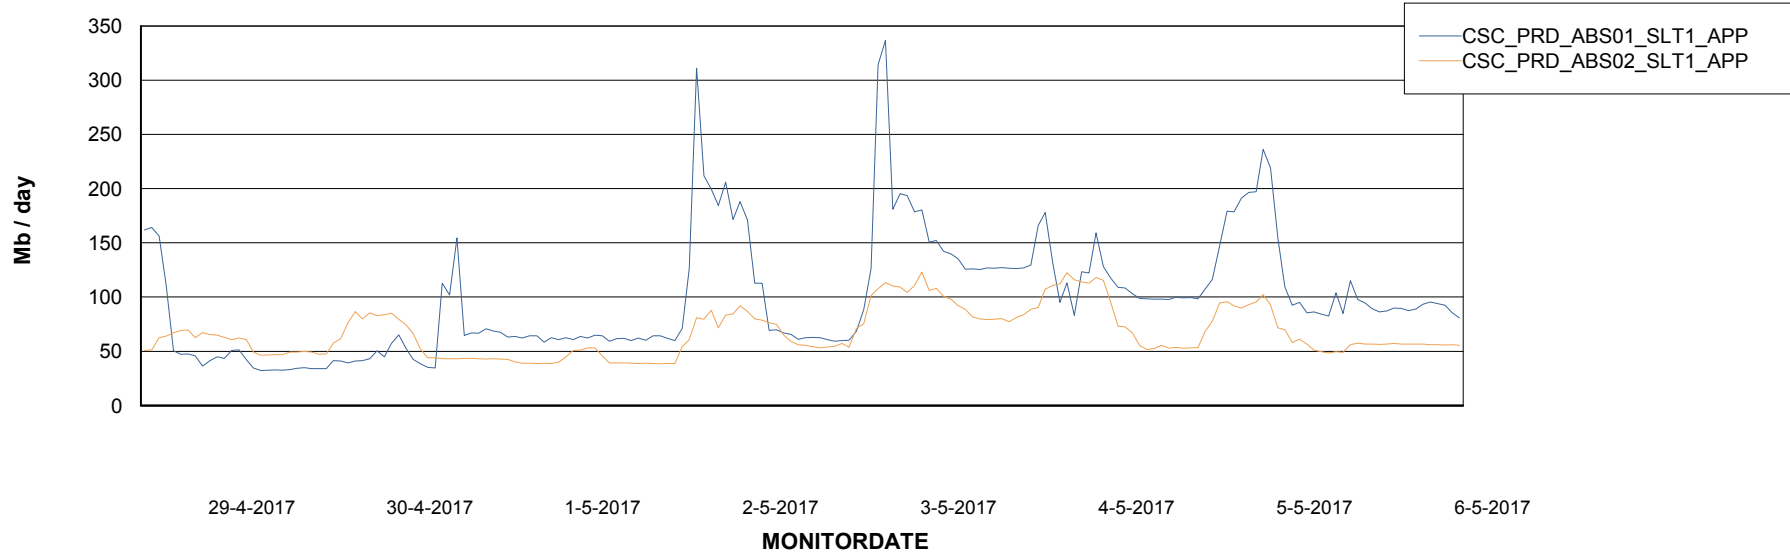

ABSSolute Application Server Services

Avg memory used per ABS Server Service