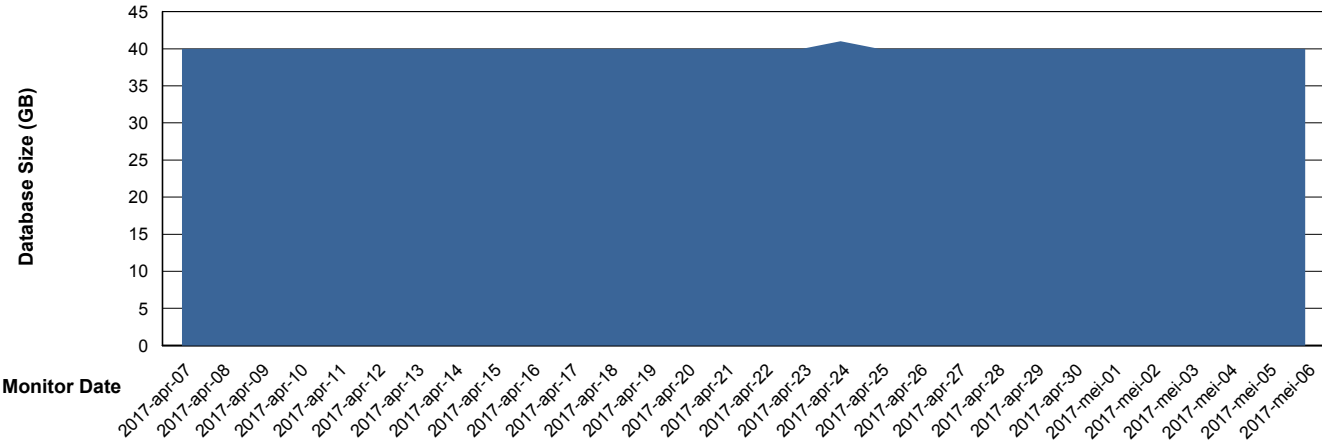

Database Performance CIWDB_Standby

DB Processes Max 150
DB Sessions Max 248

Weekly SLA Customer Report

Customer CIW Production
 Database ID 45

DATABASE SIZE CIWDB_Production

Database growth over last month

Database Tablespace CIWDB_Production

Date	Tablespace Name	Filesize (Gb)	Usedsize (Gb)	Percentage free
6-5-2017	ABSDATA	44	37	16
	INDX	4	3	25
5-5-2017	ABSDATA	44	37	16
	INDX	4	3	25
4-5-2017	ABSDATA	44	37	16
	INDX	4	3	25
3-5-2017	ABSDATA	44	37	16
	INDX	4	3	25
2-5-2017	ABSDATA	44	37	16
	INDX	4	3	25
1-5-2017	ABSDATA	44	37	16
	INDX	4	3	25
30-4-2017	ABSDATA	44	37	16
	INDX	4	3	25