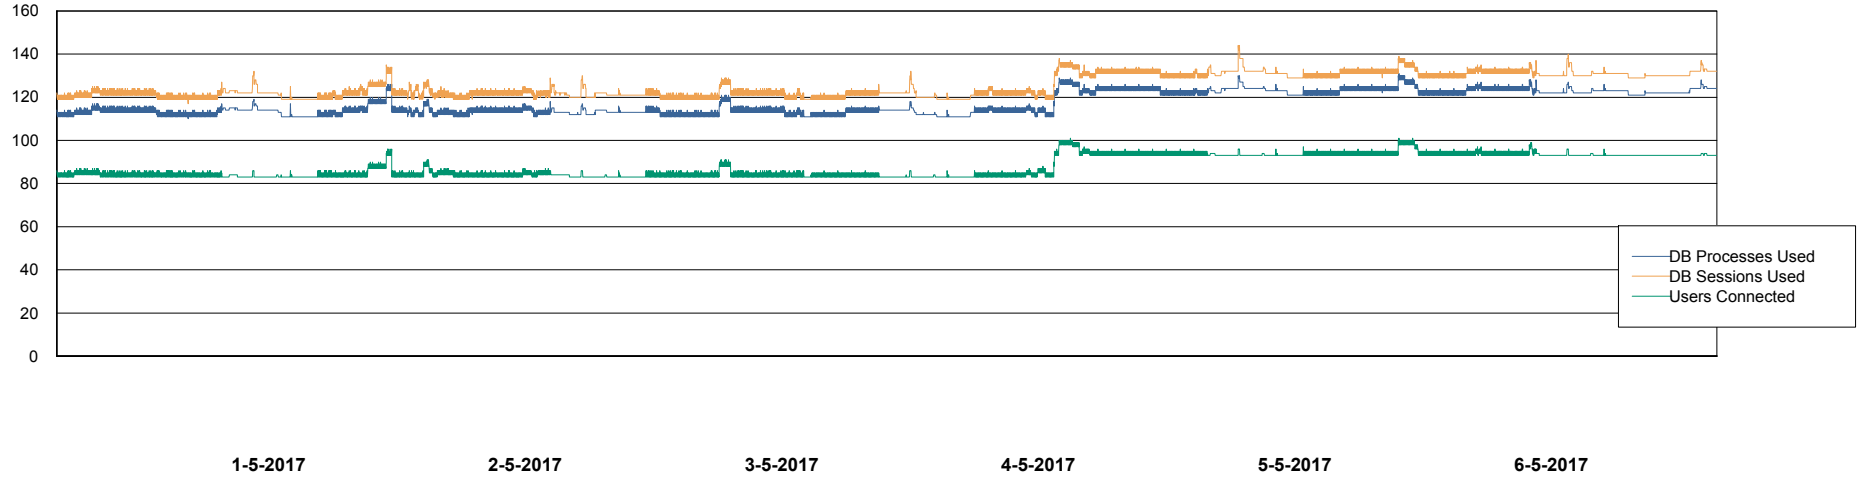

Harddisk Usage CIW_PRD_ORACLE2

	Free disk space on c: (%)	Total disk space on c: (Gb)	Free disk space on d: (%)	Total disk space on d: (Gb)	Free disk space on e: (%)	Total disk space on e: (Gb)
6-5-2017	58	555	98	558	74	558
5-5-2017	58	555	98	558	74	558
4-5-2017	58	555	98	558	74	558
3-5-2017	58	555	98	558	74	558
2-5-2017	58	555	98	558	75	558
1-5-2017	58	555	98	558	75	558
30-4-2017	58	555	98	558	75	558

Weekly SLA Customer Report

Customer CIW Production
Database ID 45

Database Performance CIWDB_Production

DB Processes Max 150
DB Sessions Max 248

Weekly SLA Customer Report

Customer CIW Production
Database ID 45