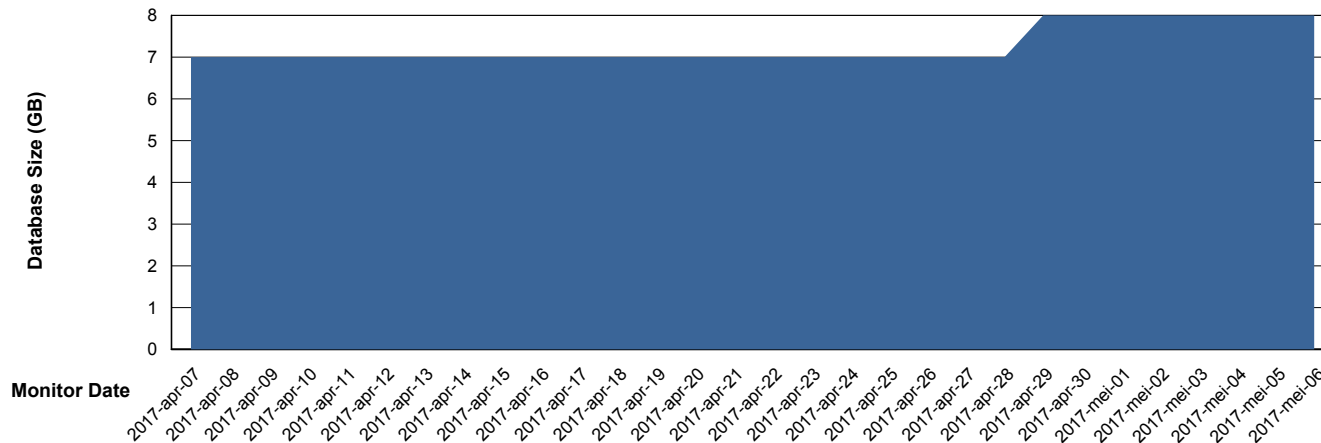

Customer BGG_Production
Database ID 58

DATABASE SIZE BGGDB_BI

Database growth over last month

DATABASE SIZE BGGDB_Production

Database growth over last month

Weekly SLA Customer Report

Customer BGG_Production
Database ID 58