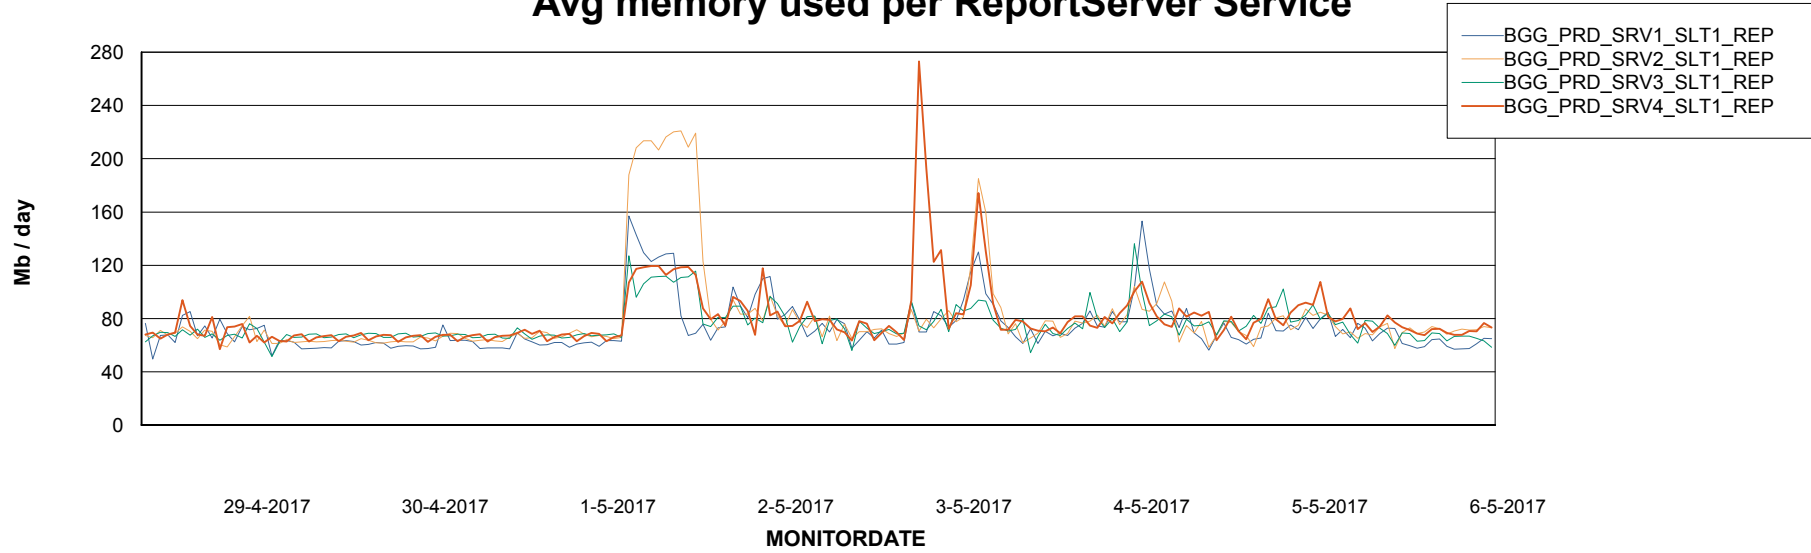

Avg users per day per ABS server

Weekly SLA Customer Report

Customer BGG_Production
Database ID 58

ABSSolute Application ReportServer Services

Avg memory used per ReportServer Service

Weekly SLA Customer Report