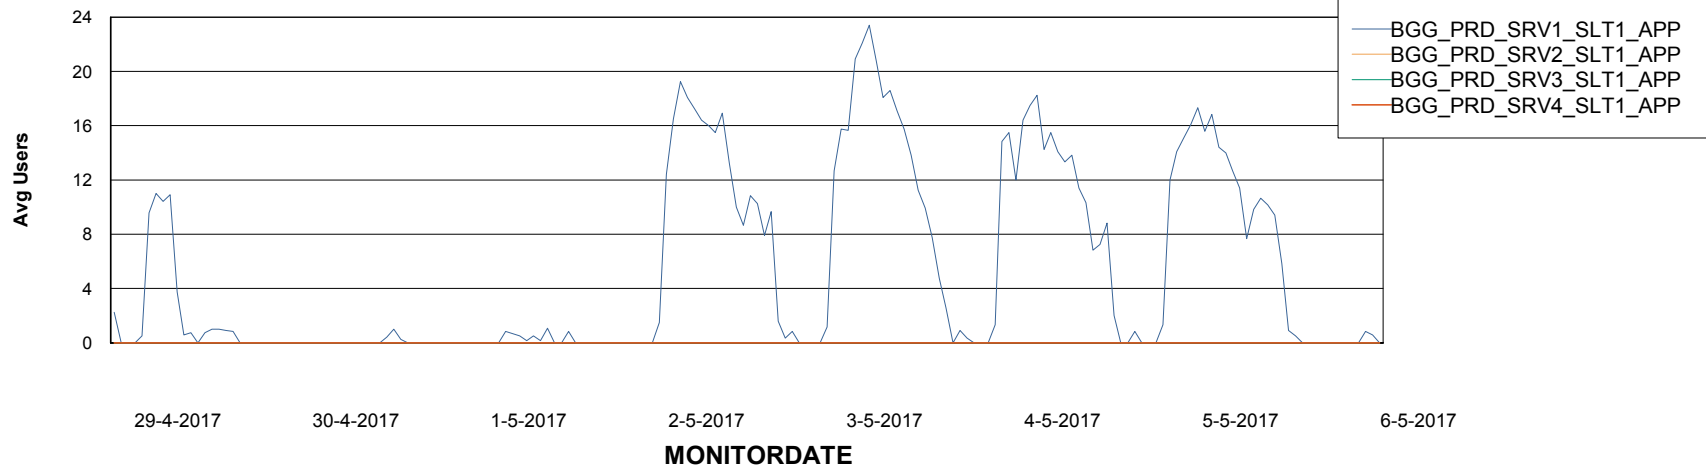

Avg users per day per ABS server