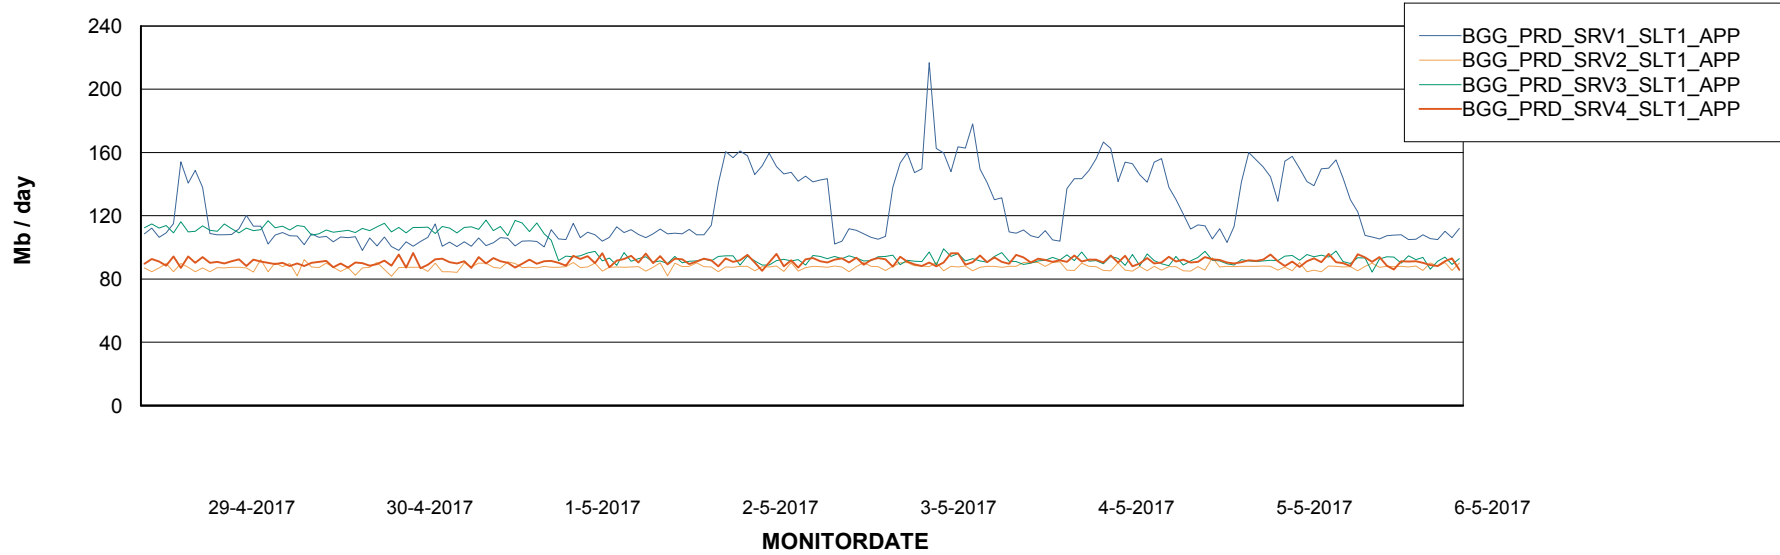

Standby Database Health BGG_Production

Recovery lag for last 7 days

Weekly SLA Customer Report

Customer BGG_Production
Database ID 58

ABSSolute Application Server Services

Avg memory used per ABS Server Service