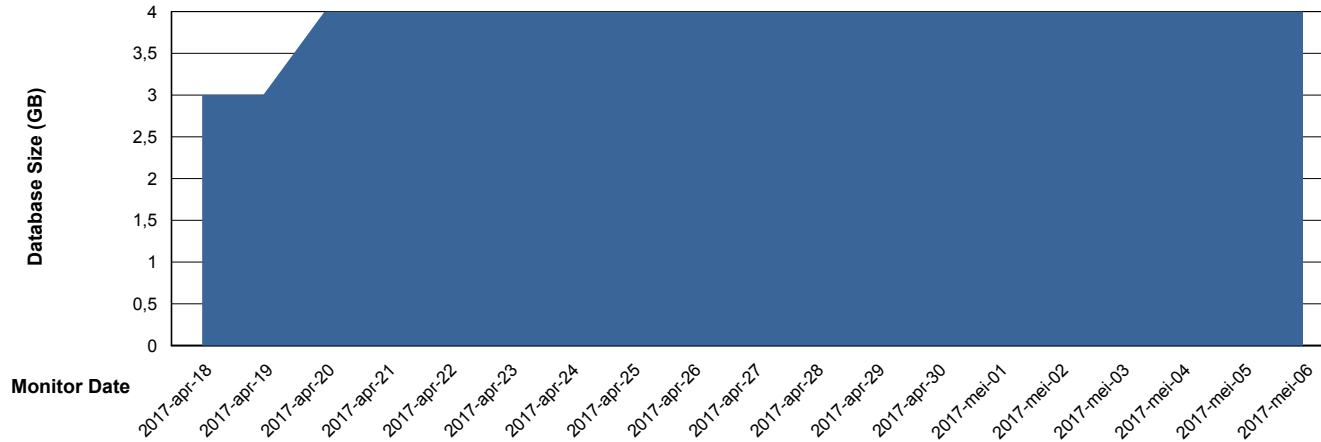

DATABASE SIZE BGGDB_BI

Database growth over last month