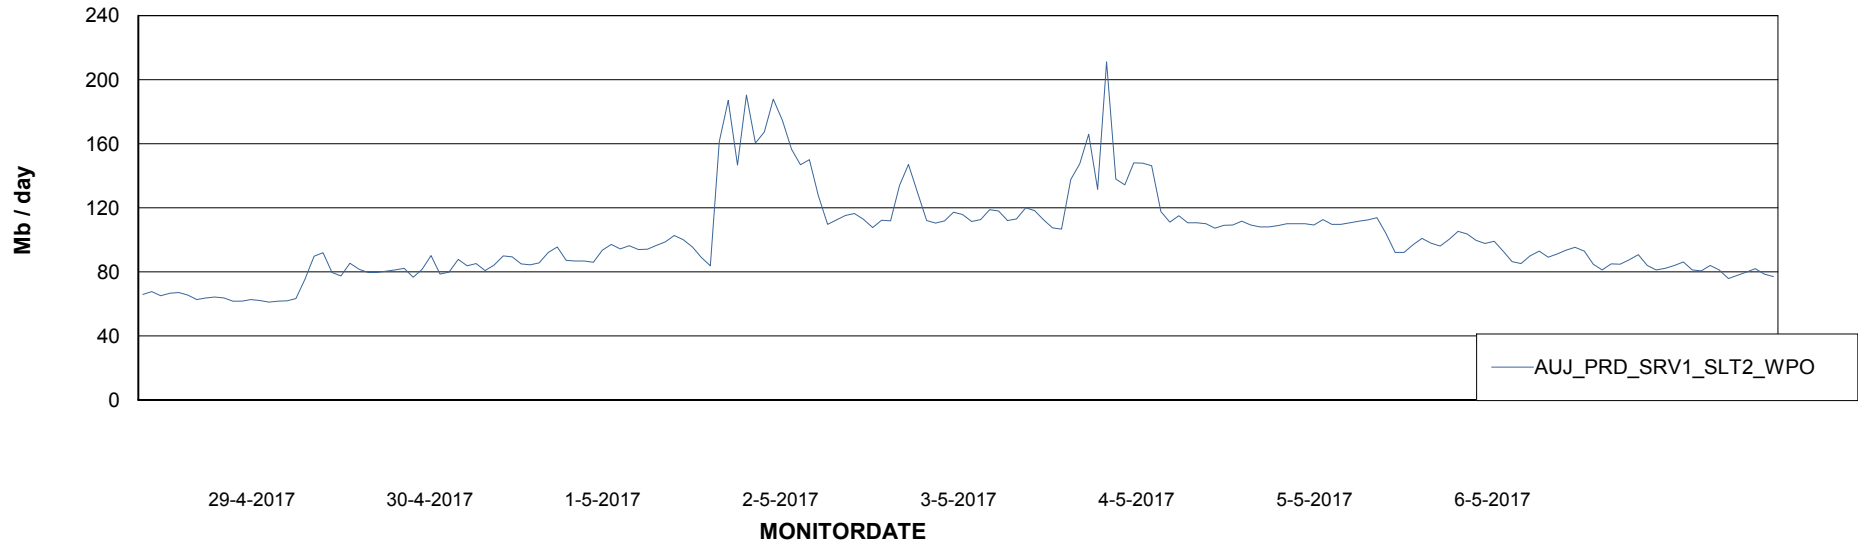

ABSSolute Web Component Services

Avg memory used per ABS Web component