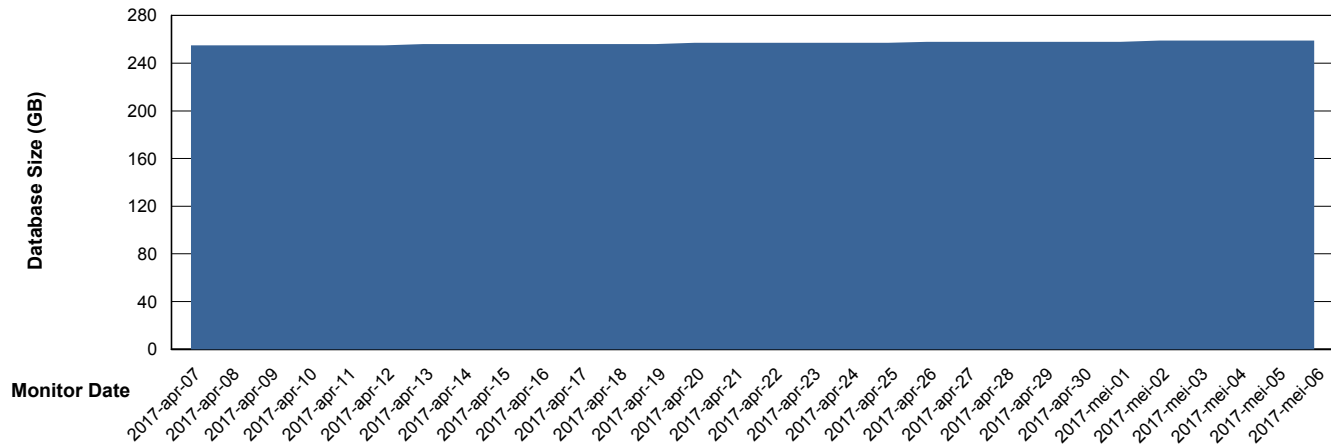

# Weekly SLA Customer Report

Customer AUJ\_Production  
Database ID 41

DATABASE SIZE AUJ\_DB4\_Primary

### Database growth over last month

DATABASE SIZE AUJDB\_BI

### Database growth over last month