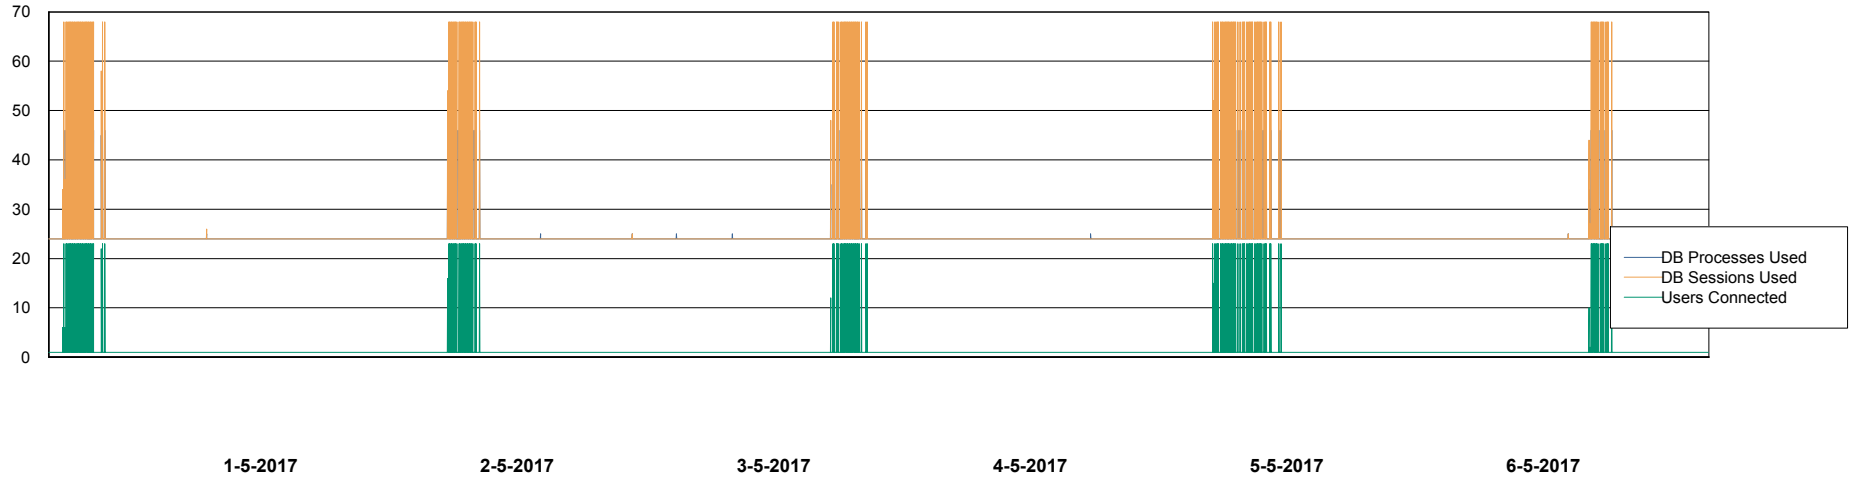

Database Performance AUJ_DB5_Standby

DB Processes Max 300
DB Sessions Max 480