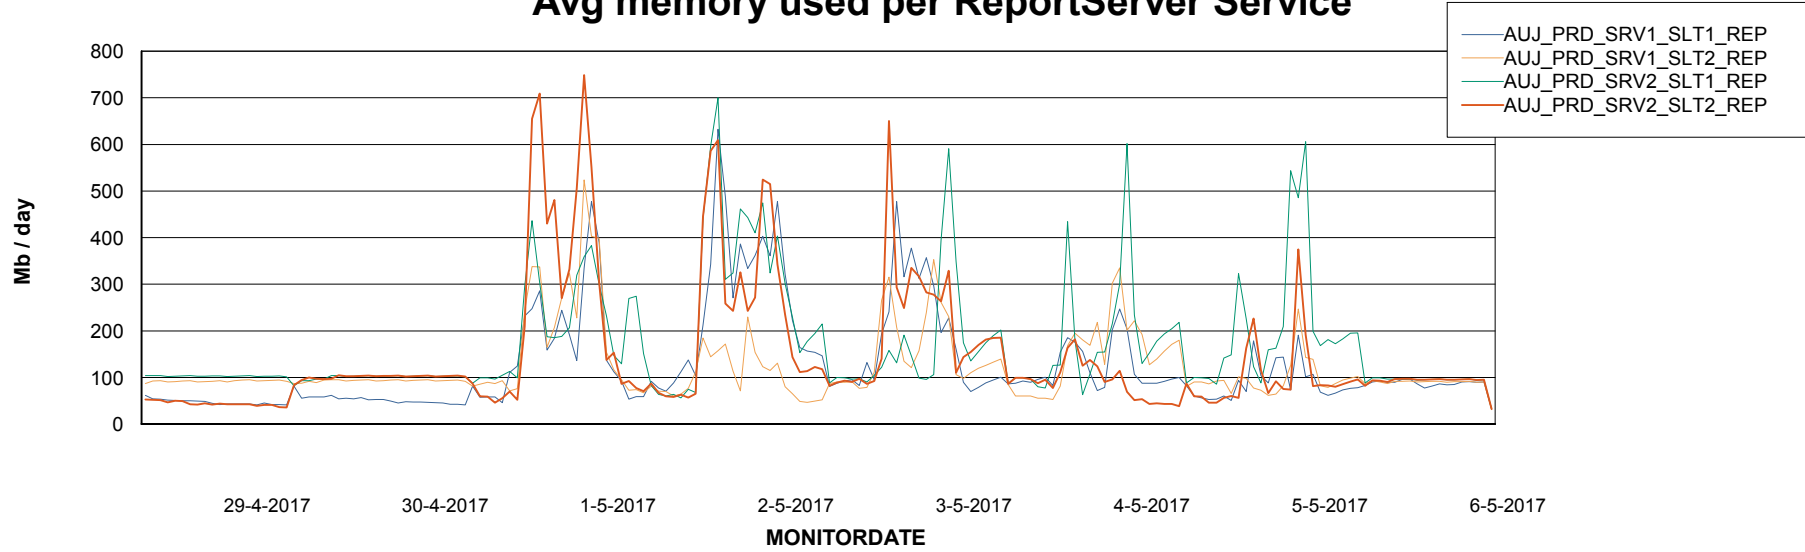

ABSSolute Application ReportServer Services

Avg memory used per ReportServer Service