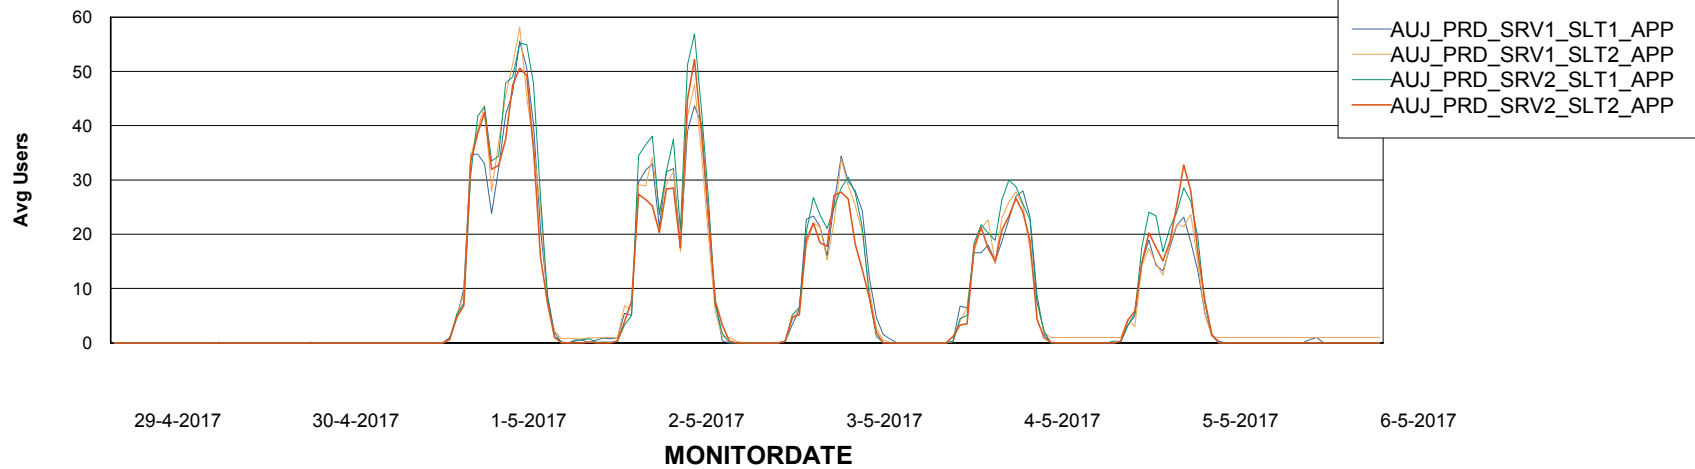

Avg users per day per ABS server