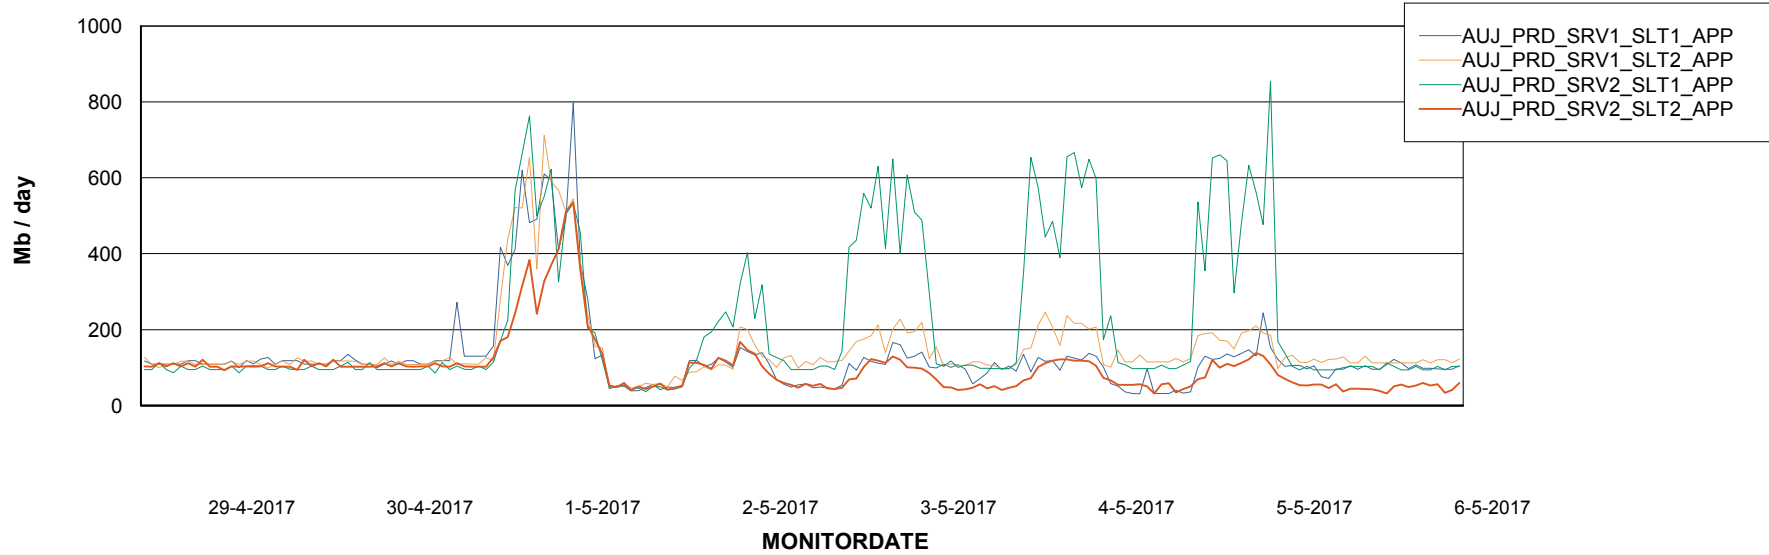

ABSSolute Application Server Services

Avg memory used per ABS Server Service