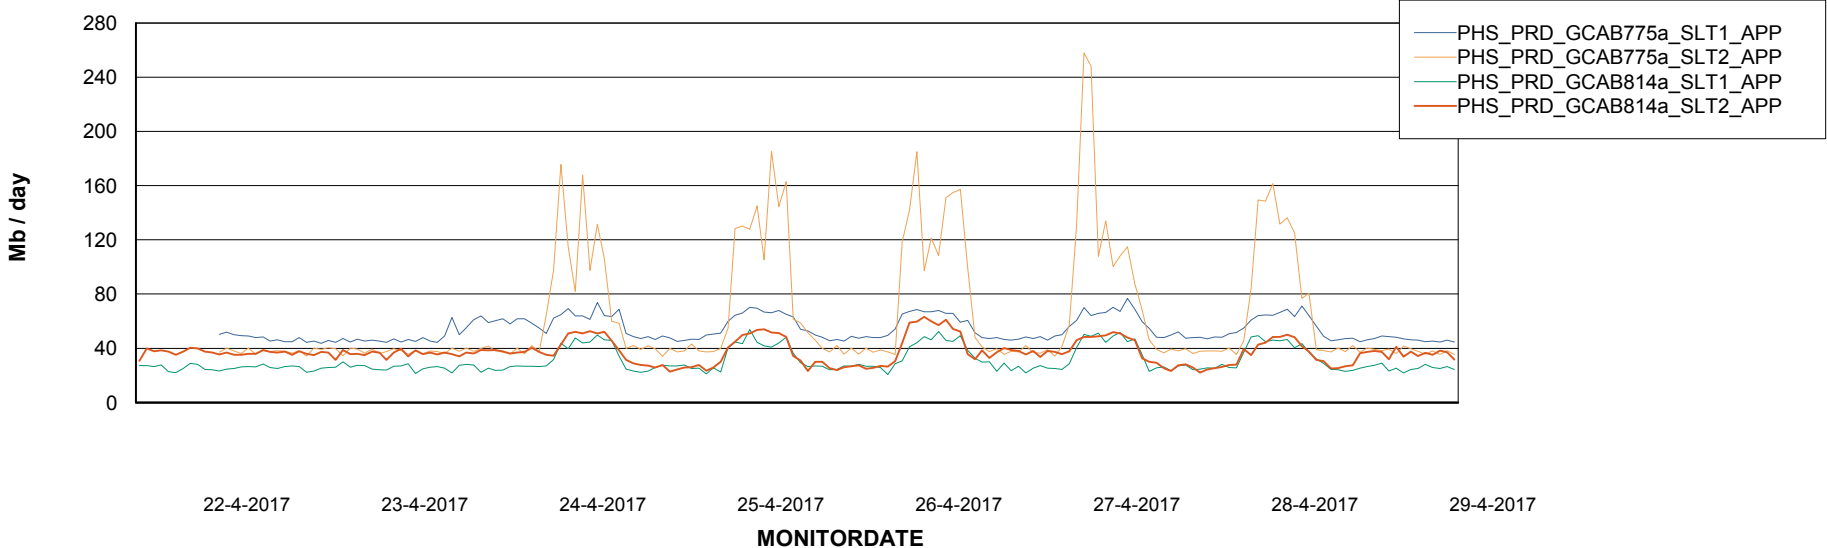

ABSSolute Application Server Services

Avg memory used per ABS Server Service