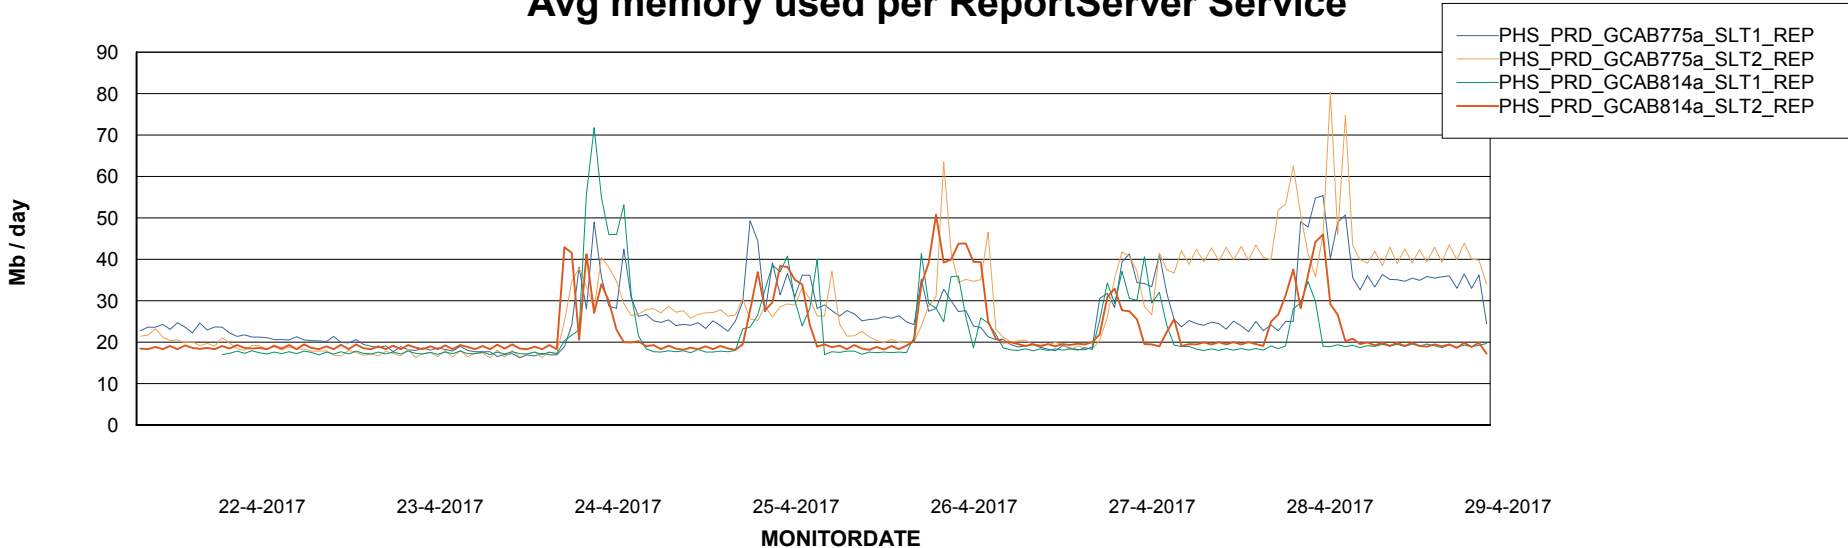

Avg memory used per ABS Server Service

Avg users per day per ABS server

Weekly SLA Customer Report

Customer PHS_Production
Database ID 47

ABSSolute Application ReportServer Services

Avg memory used per ReportServer Service