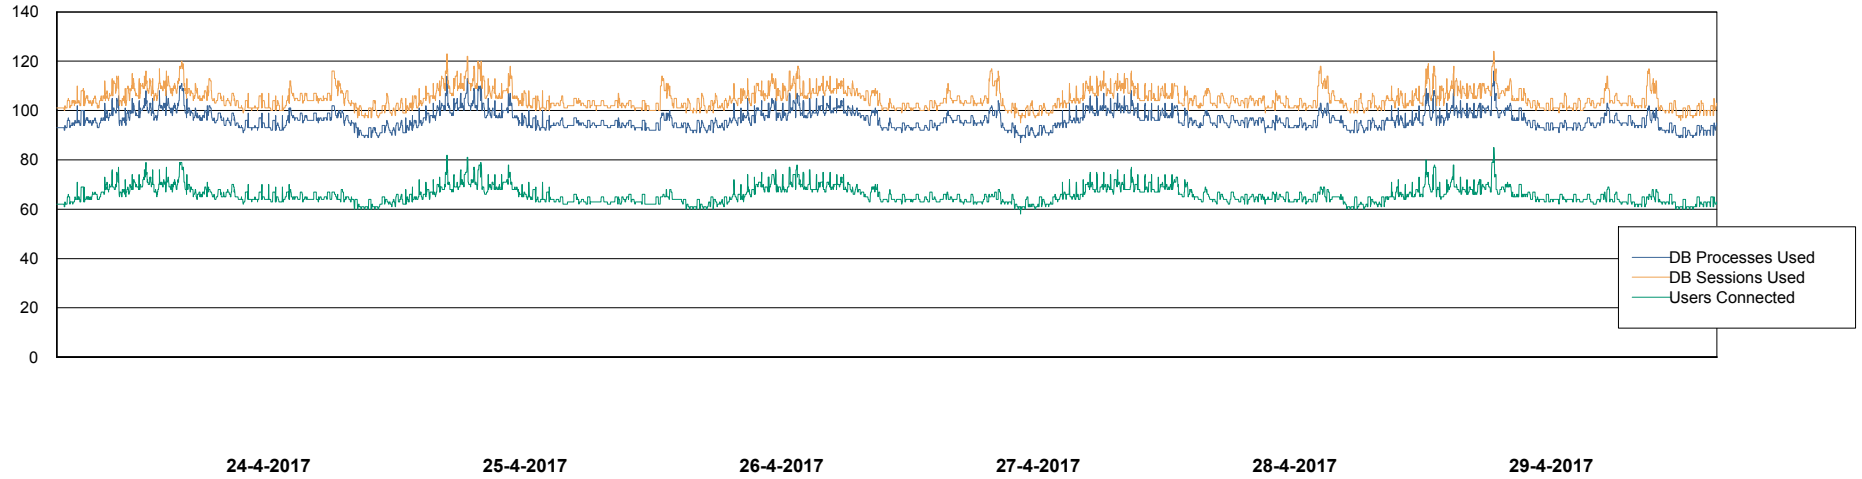

Database Performance PCODB_Production

DB Processes Max 300
DB Sessions Max 480