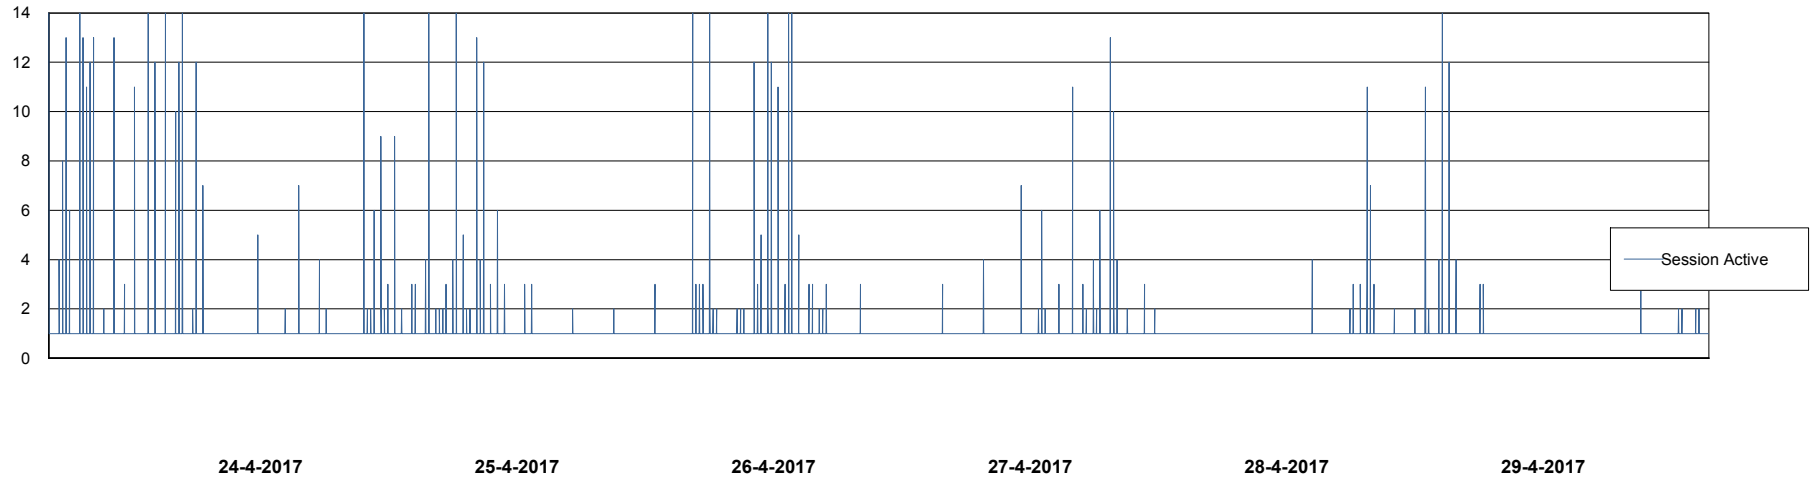

Database Performance PCODB_Standby

DB Processes Max 520
DB Sessions Max 804