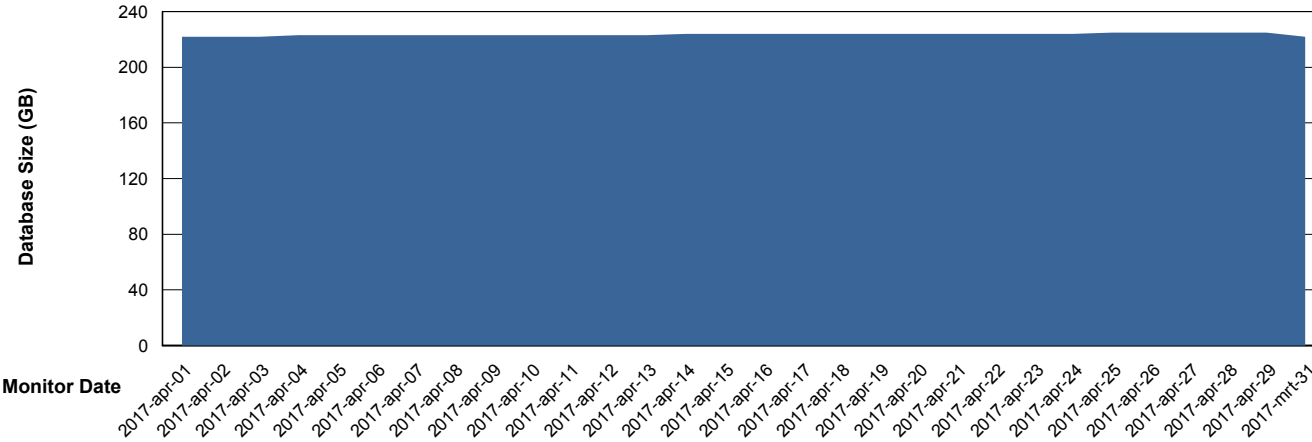

Database Performance PCODB_Standby

DB Processes Max 520
DB Sessions Max 804

Weekly SLA Customer Report

Customer PCO Production
 Database ID 44

DATABASE SIZE PCODB_Production

Database growth over last month