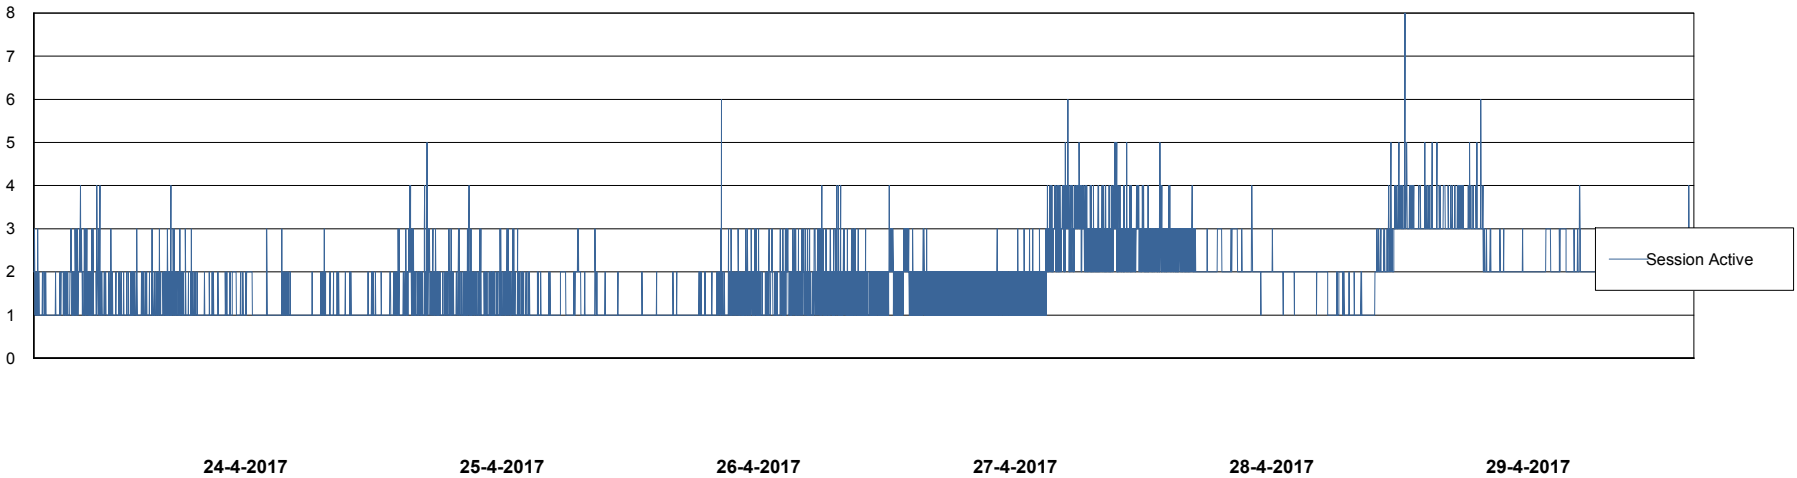

Database Performance NIXDB_Production

DB Processes Max 500
DB Sessions Max 800