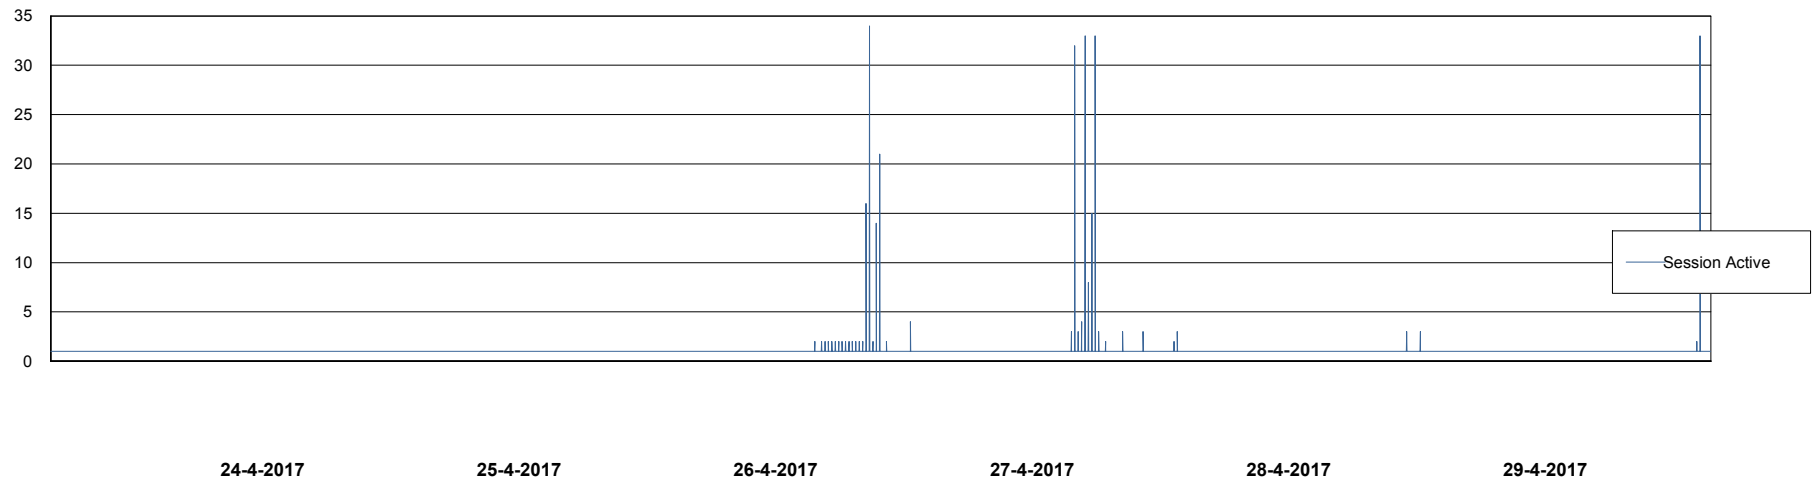

Database Performance NIXDB_Standby

DB Processes Max 500
DB Sessions Max 800