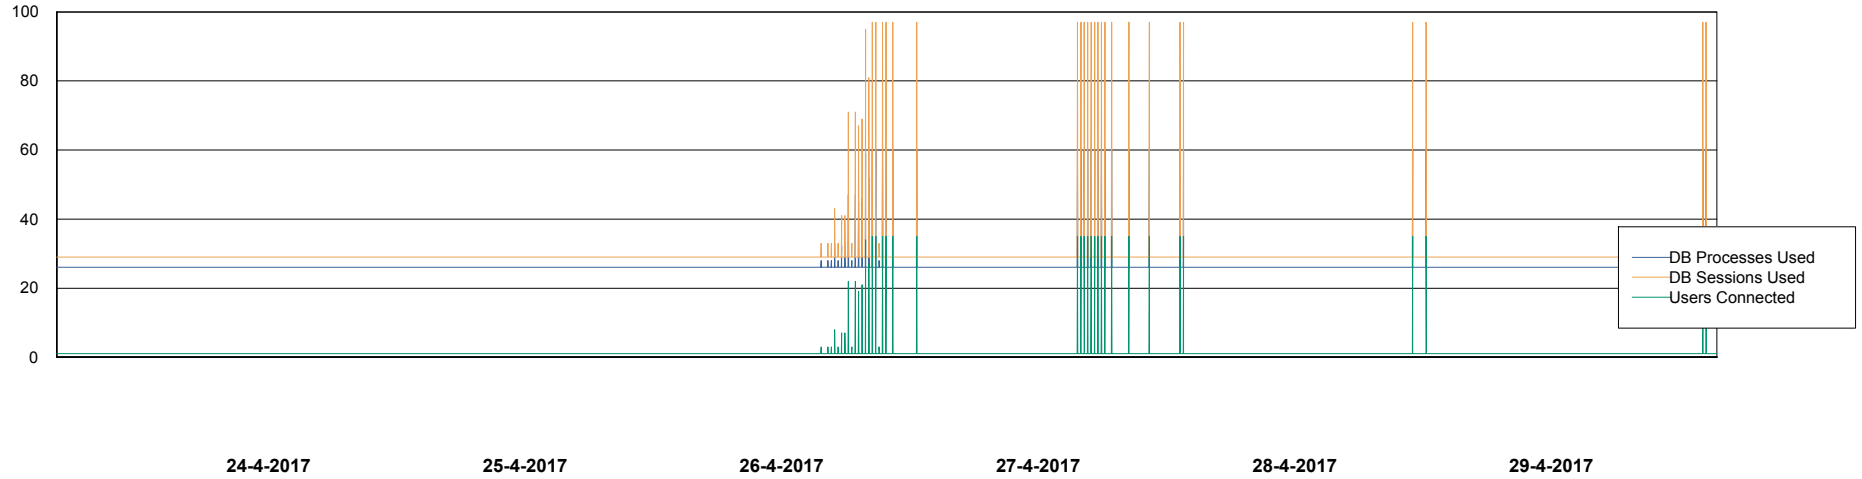

Database Performance NIXDB_Standby

DB Processes Max 500
DB Sessions Max 800