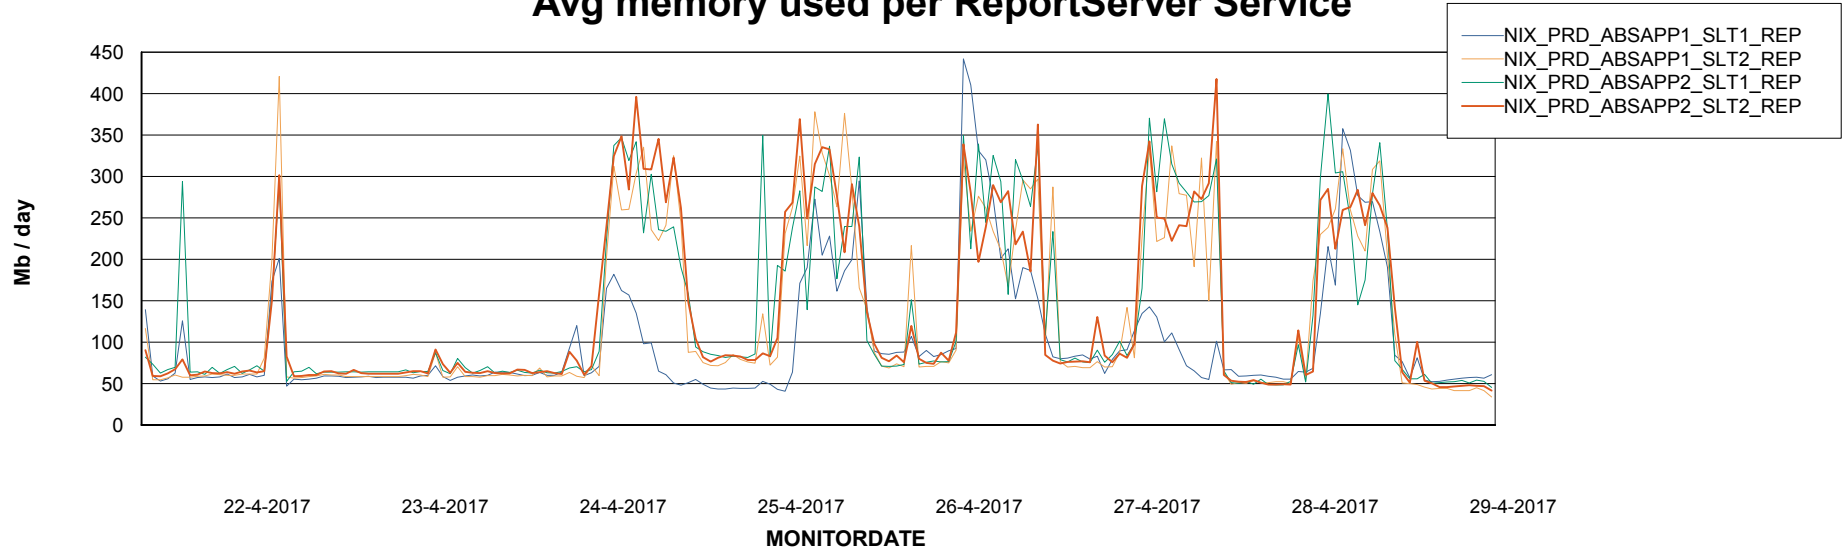

Avg memory used per ABS Server Service

Avg users per day per ABS server

Weekly SLA Customer Report

Customer NIX_Production
Database ID 51

ABSSolute Application ReportServer Services

Avg memory used per ReportServer Service