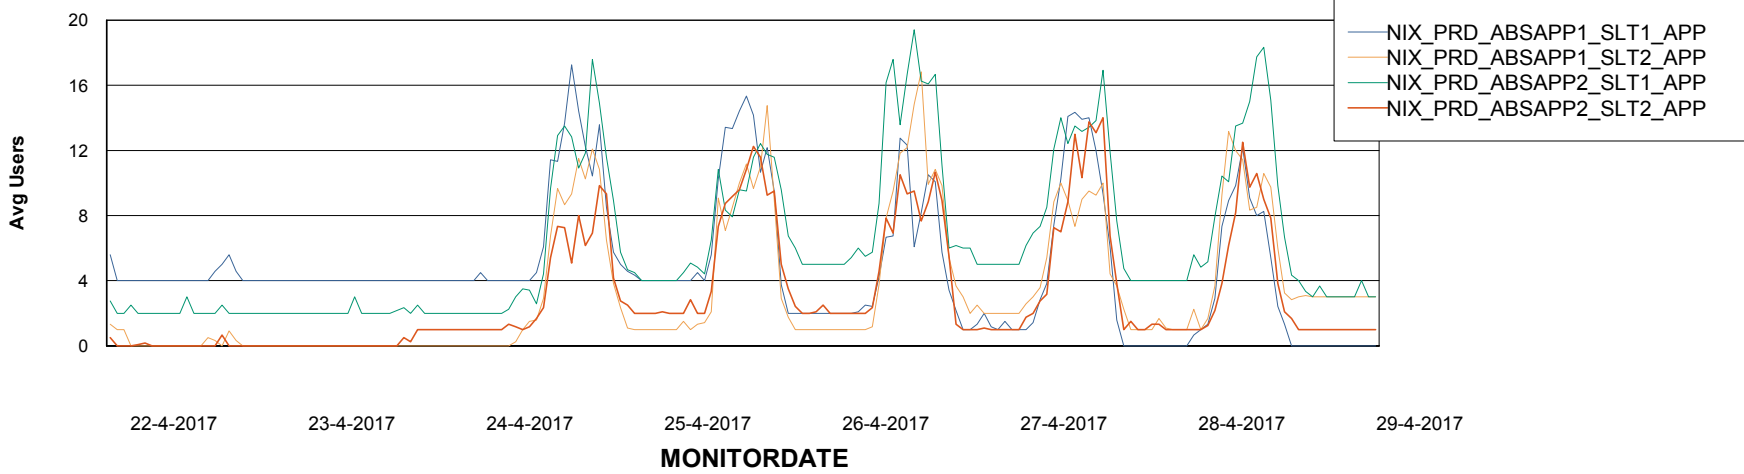

Avg users per day per ABS server