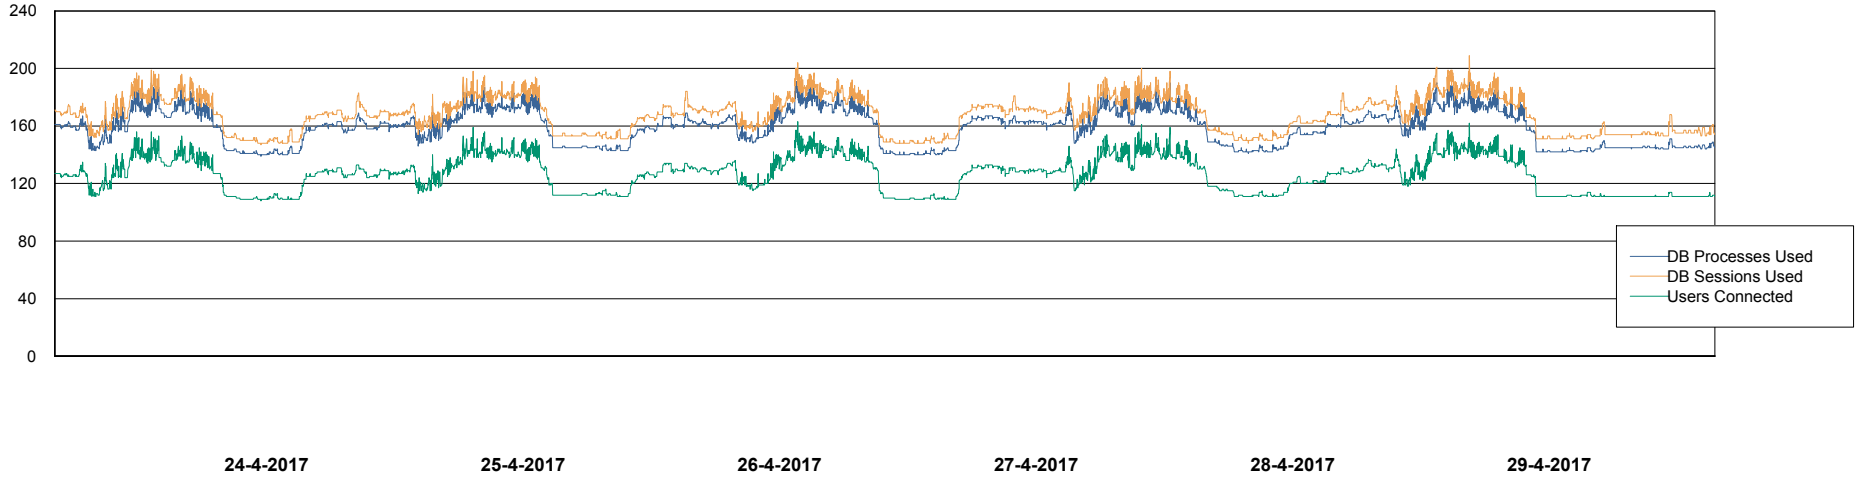

Database Performance NIXDB_Production

DB Processes Max 500
DB Sessions Max 800