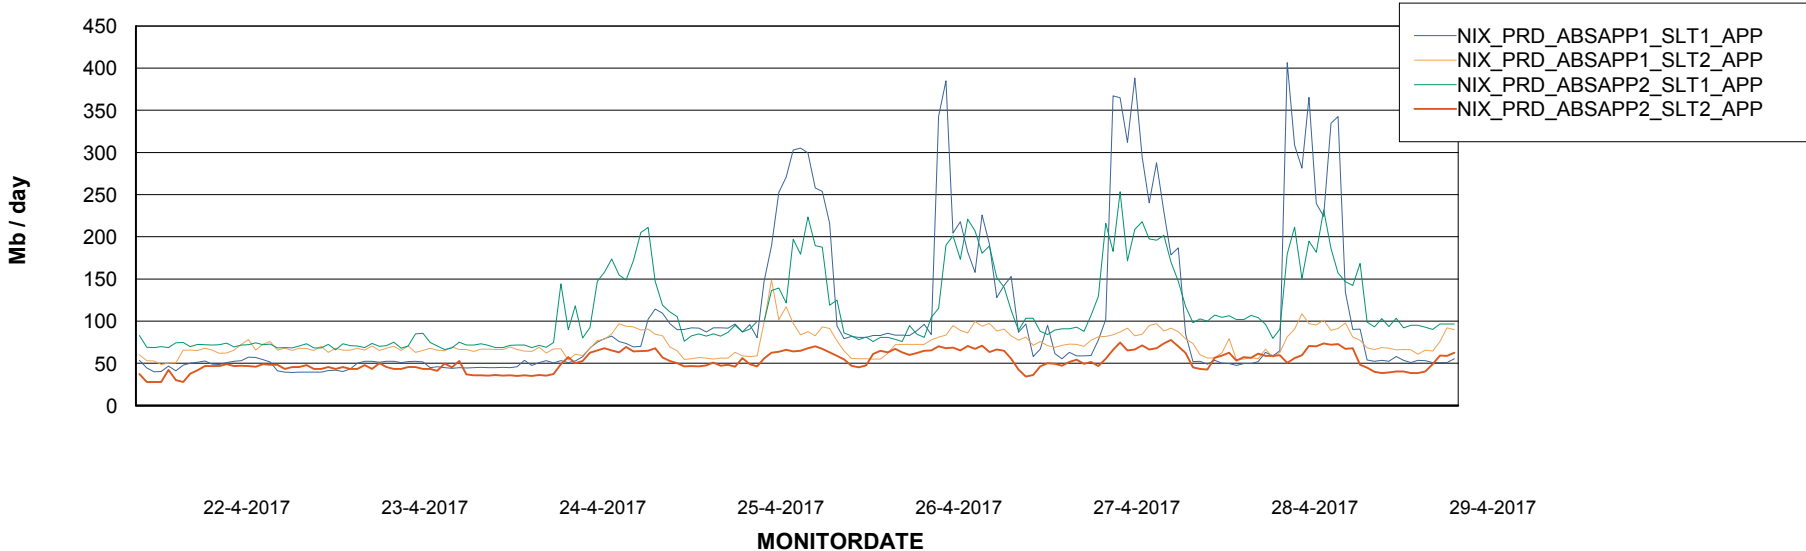

ABSolute Application Server Services

Avg memory used per ABS Server Service