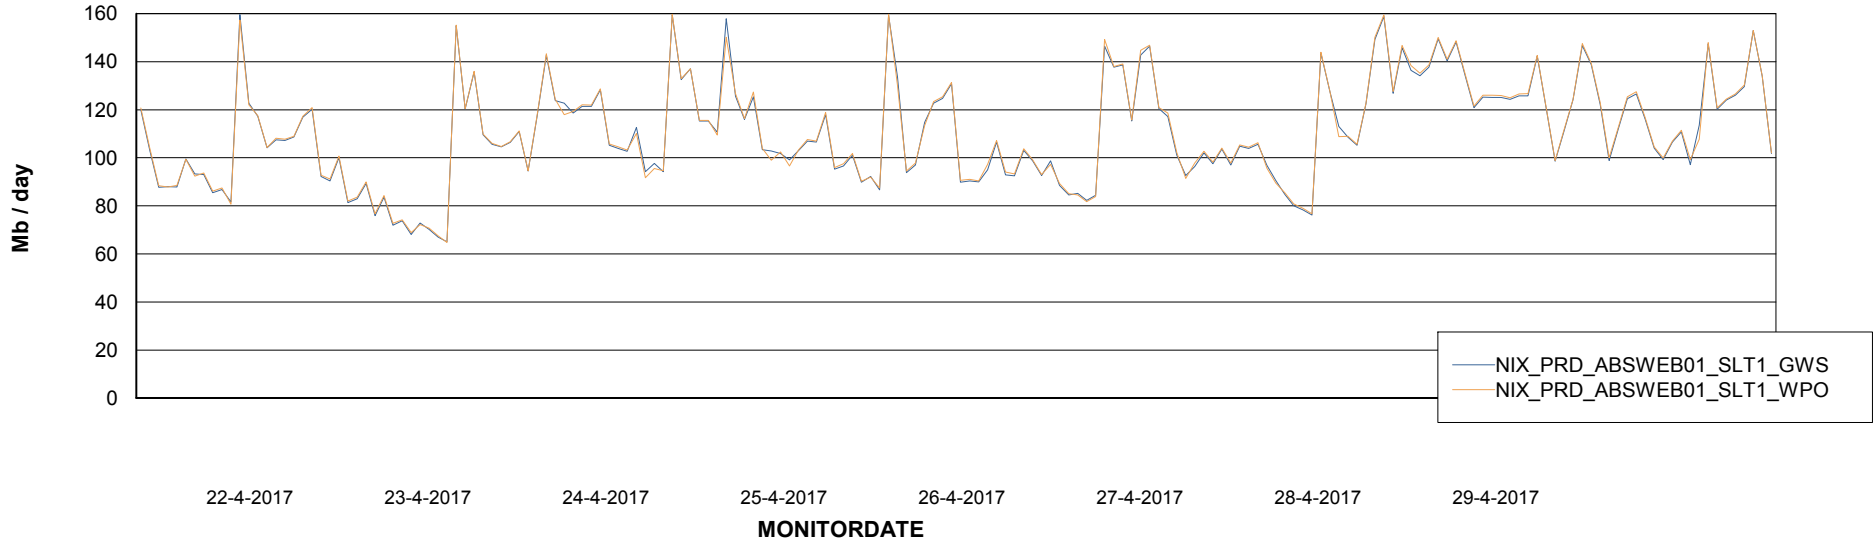

ABSolute Web Component Services

Avg memory used per ABS Web component