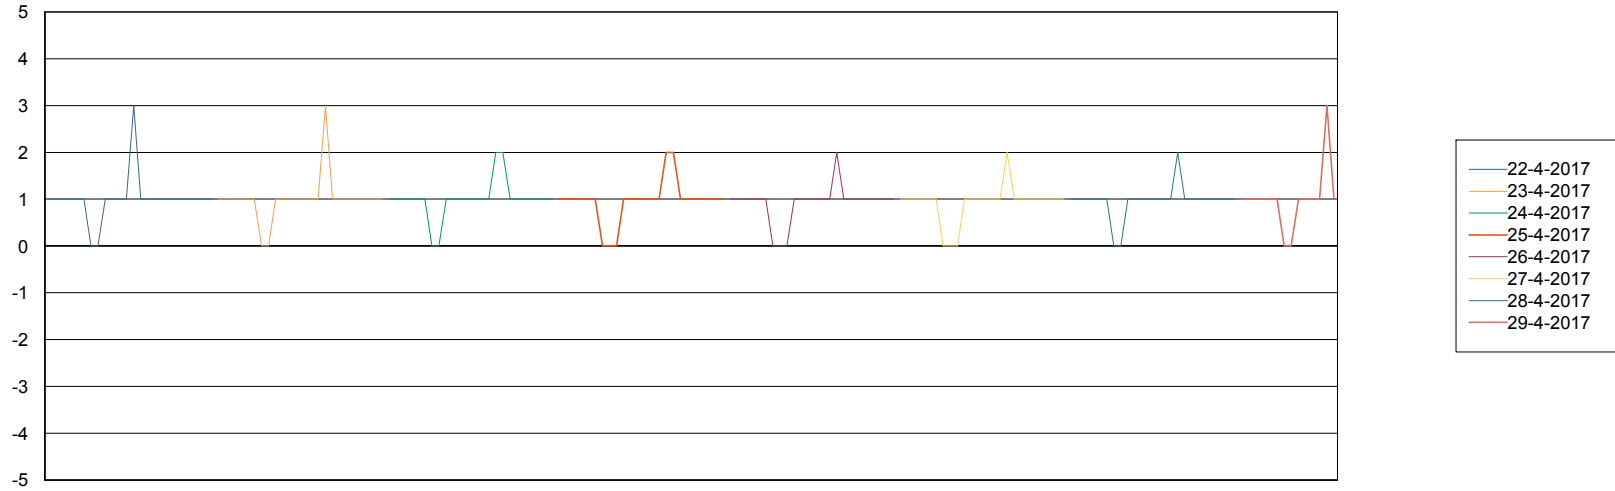

Standby Database Health NIX_Production

Recovery lag for last 7 days