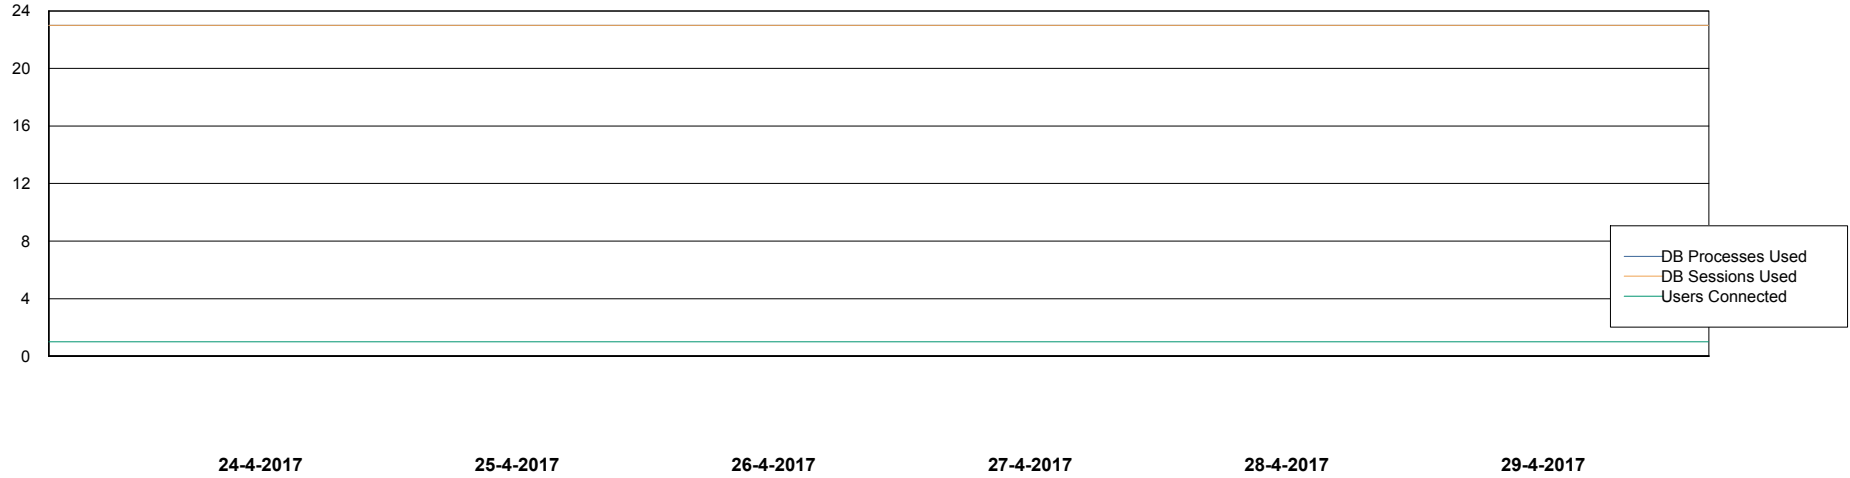

Weekly SLA Customer Report

Customer JWR Production
Database ID 43

Database Performance JWRDB_Production

DB Processes Max 150
DB Sessions Max 248

Weekly SLA Customer Report

Customer JWR Production
Database ID 43

Database Performance JWRDB_Standby

DB Processes Max 150
DB Sessions Max 248

Weekly SLA Customer Report

Customer JWR Production
 Database ID 43

DATABASE SIZE JWRDB_Production

Database growth over last month