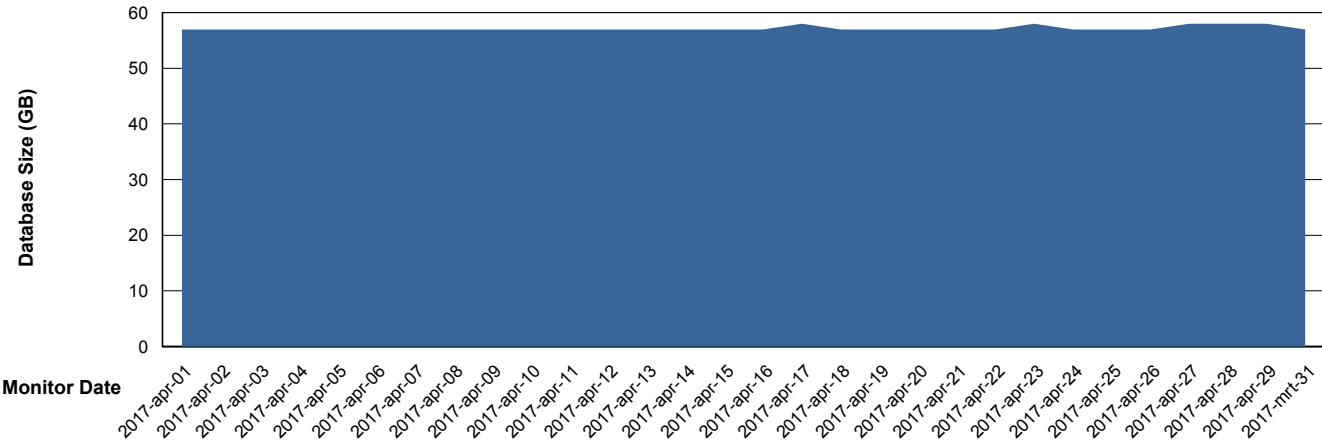

Database Performance JWRDB_Standby

DB Processes Max 150
DB Sessions Max 248

Weekly SLA Customer Report

Customer JWR Production
 Database ID 43

DATABASE SIZE JWRDB_Production

Database growth over last month

Database Tablespace JWRDB_Production

Date	Tablespace Name	Filesize (Gb)	Usedsize (Gb)	Percentage free
29-4-2017	ABSDATA	22	18	18
	INDX	46	39	15
28-4-2017	ABSDATA	22	18	18
	INDX	46	39	15
27-4-2017	ABSDATA	22	18	18
	INDX	46	39	15
26-4-2017	ABSDATA	22	18	18
	INDX	46	39	15
25-4-2017	ABSDATA	22	18	18
	INDX	46	39	15
24-4-2017	ABSDATA	22	18	18
	INDX	46	39	15
23-4-2017	ABSDATA	22	18	18
	INDX	46	39	15