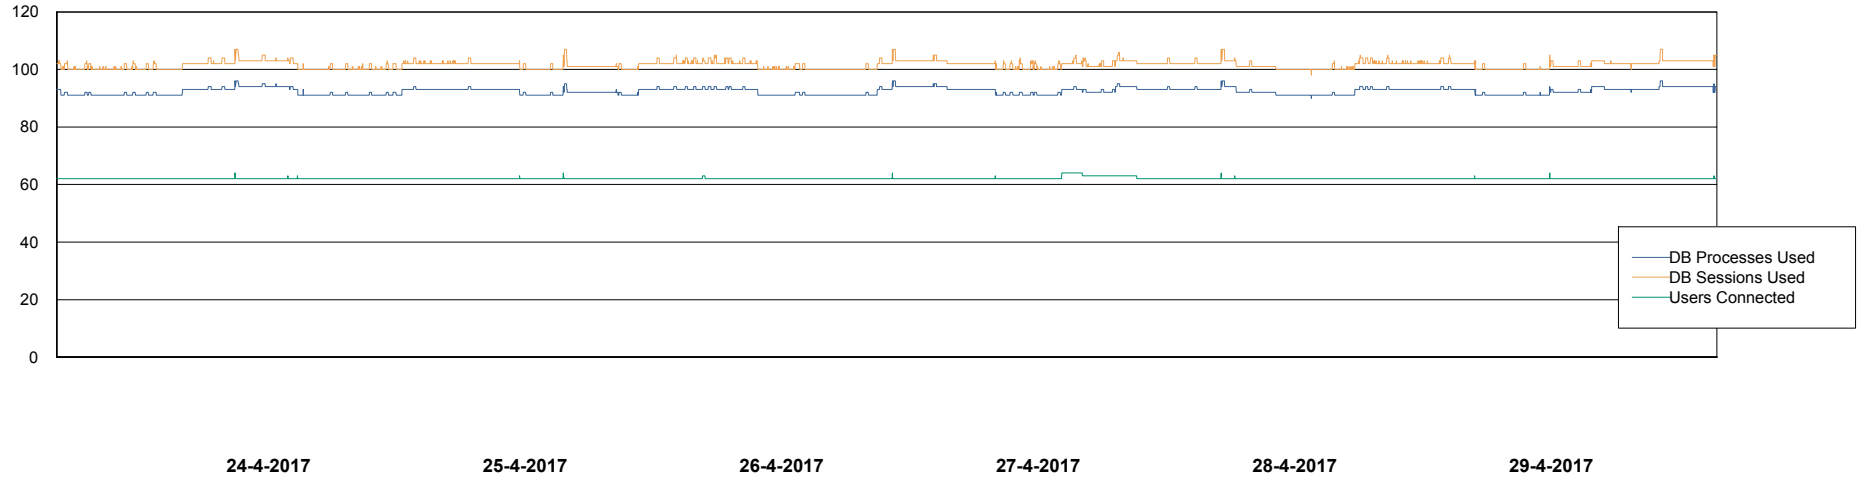

Harddisk Usage JWR_PRD_JWR-ODB-02

	Free disk space on / (%)	Total disk space on / (Gb)	Used disk space on / (Gb)
29-4-2017	60	251	95
28-4-2017	60	251	95
27-4-2017	60	251	95
26-4-2017	60	251	95
25-4-2017	60	251	95
24-4-2017	60	251	96
23-4-2017	60	251	95

Weekly SLA Customer Report

Customer JWR Production
Database ID 43

Database Performance JWRDB_Production

DB Processes Max 150
DB Sessions Max 248

Weekly SLA Customer Report

Customer JWR Production
Database ID 43