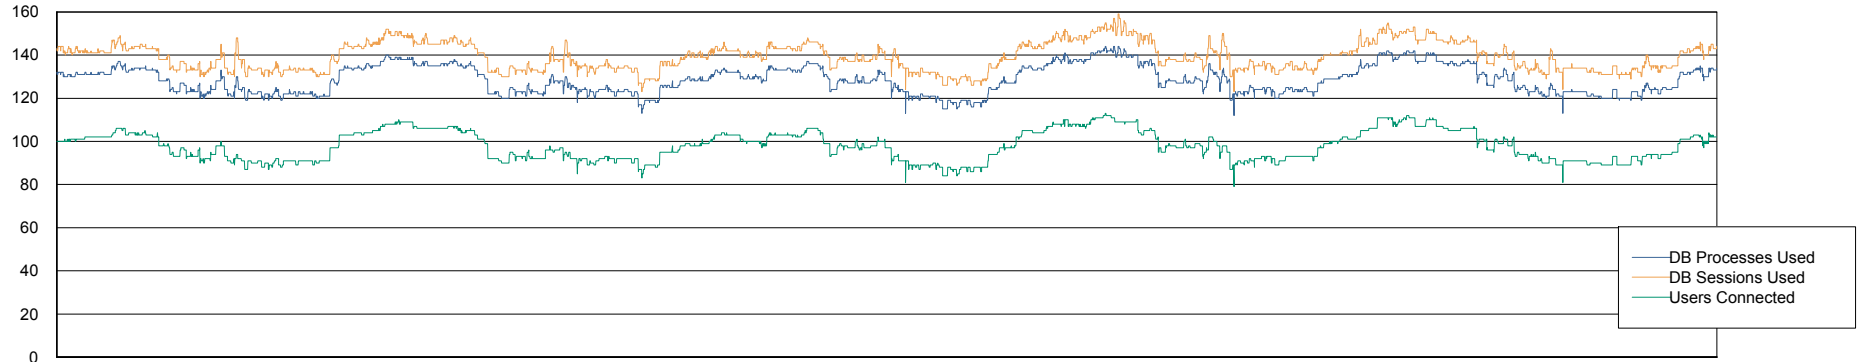

Database Performance FISDB_Production

DB Processes Max 150
DB Sessions Max 264

24-4-2017 25-4-2017 26-4-2017 27-4-2017 28-4-2017 29-4-2017