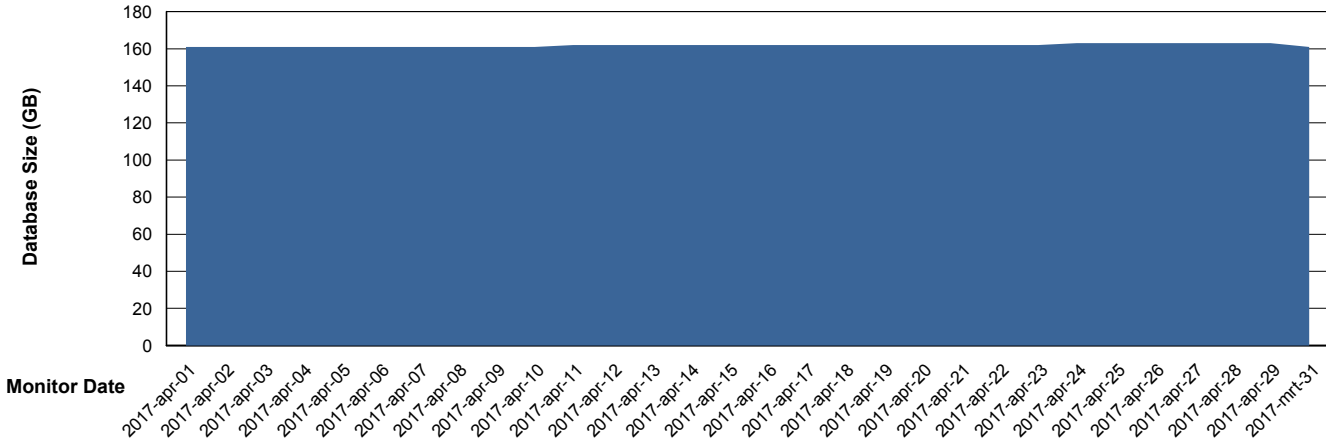

Database growth over last month

Database Tablespace FISDB_Production

Date	Tablespace Name	Filesize (Gb)	Usedsize (Gb)	Percentage free
29-4-2017	ABSDATA	88	70	20
	INDX	113	90	20
28-4-2017	ABSDATA	88	70	20
	INDX	113	90	20
27-4-2017	ABSDATA	88	70	20
	INDX	113	90	20
26-4-2017	ABSDATA	88	70	20
	INDX	113	90	20
25-4-2017	ABSDATA	88	70	20
	INDX	113	90	20
24-4-2017	ABSDATA	88	70	20
	INDX	113	90	20
23-4-2017	ABSDATA	88	70	20
	INDX	113	90	20