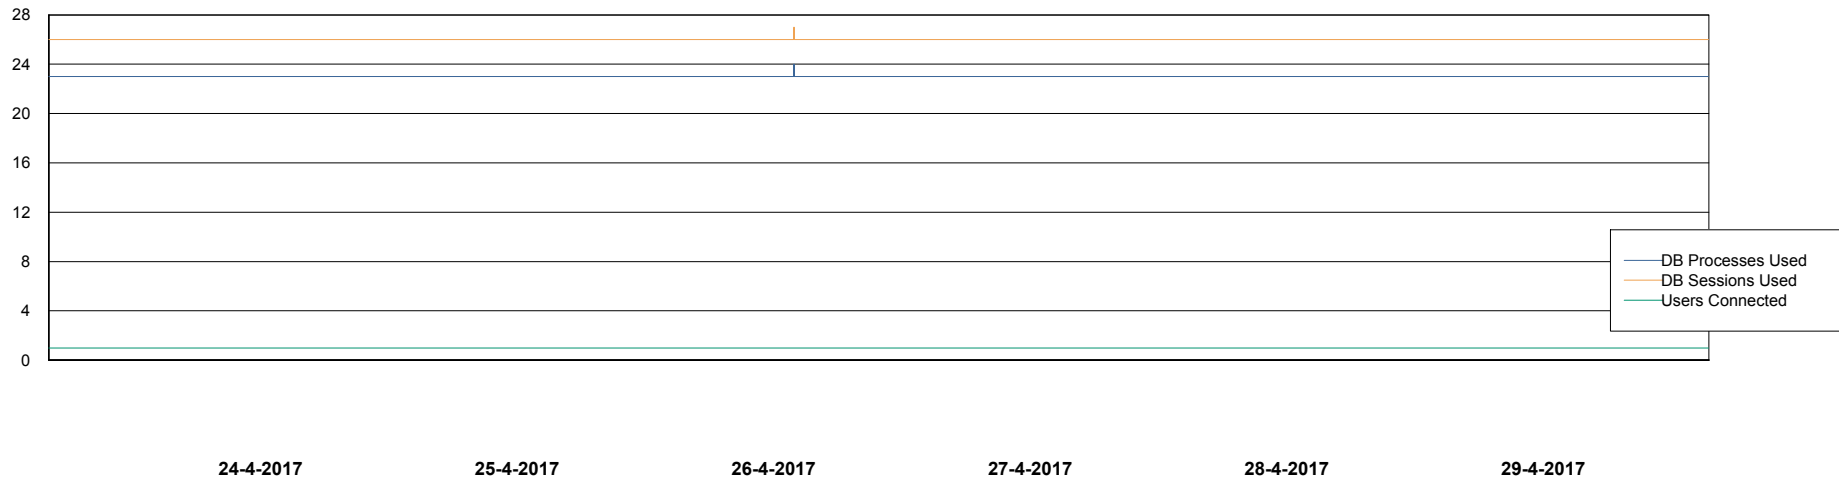

Database Performance FISDB_Standby

DB Processes Max 150
DB Sessions Max 264