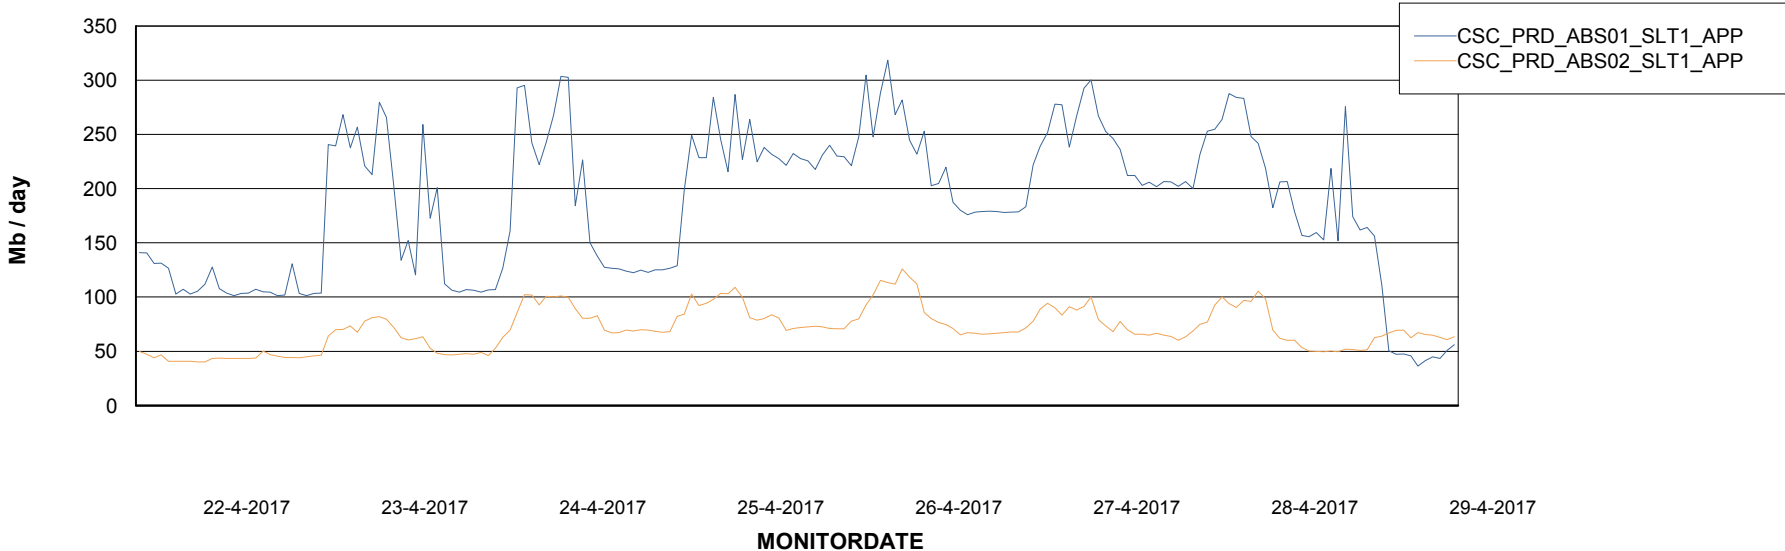

ABSSolute Application Server Services

Avg memory used per ABS Server Service