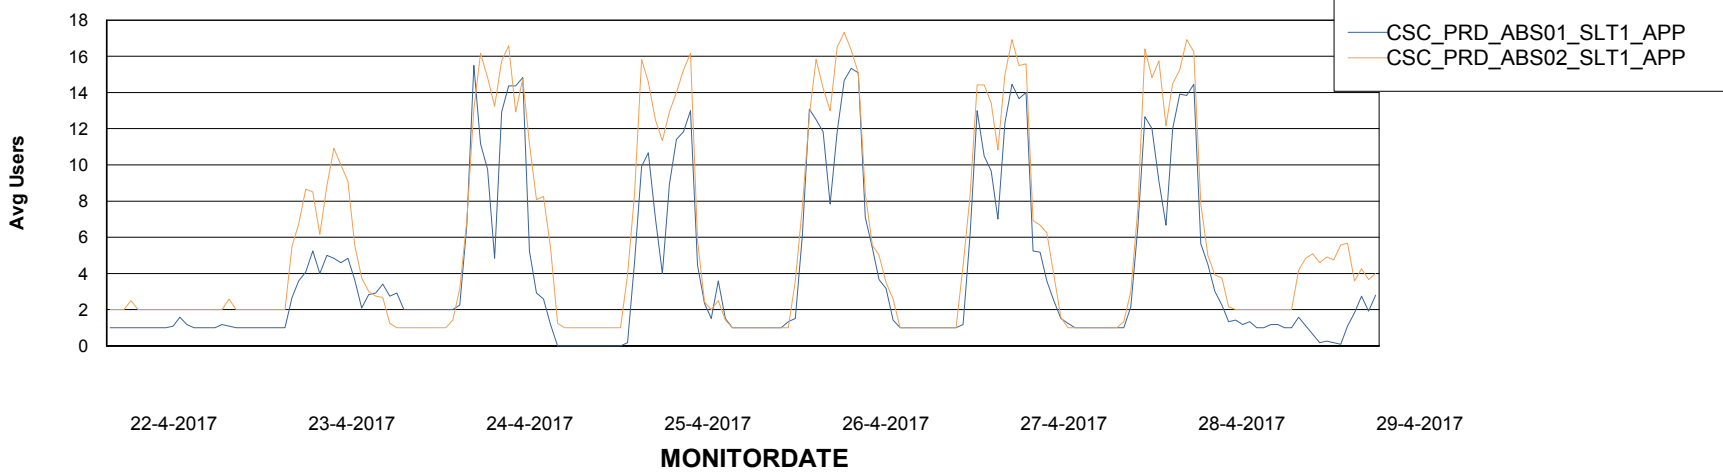

Avg users per day per ABS server