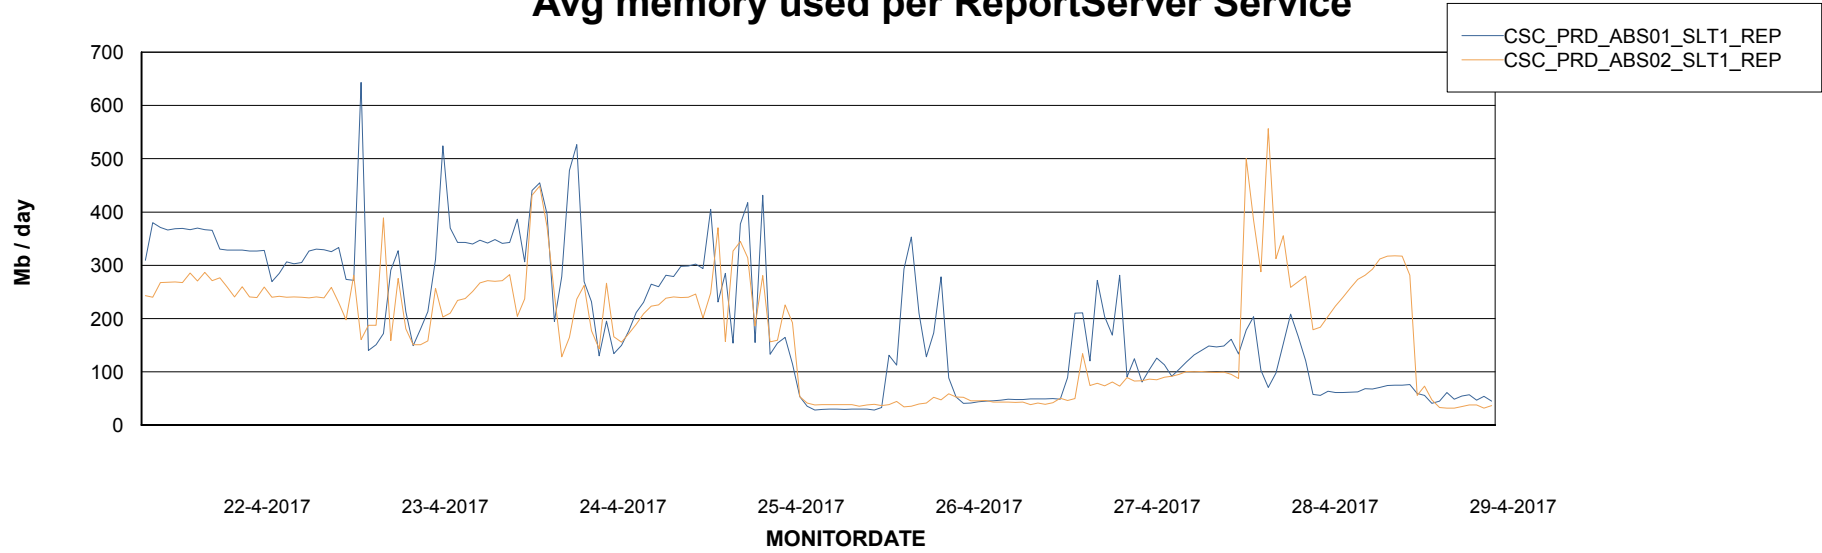

Avg memory used per ABS Server Service

Avg users per day per ABS server

Weekly SLA Customer Report

Customer CSC_Production
Database ID 50

ABSSolute Application ReportServer Services

Avg memory used per ReportServer Service