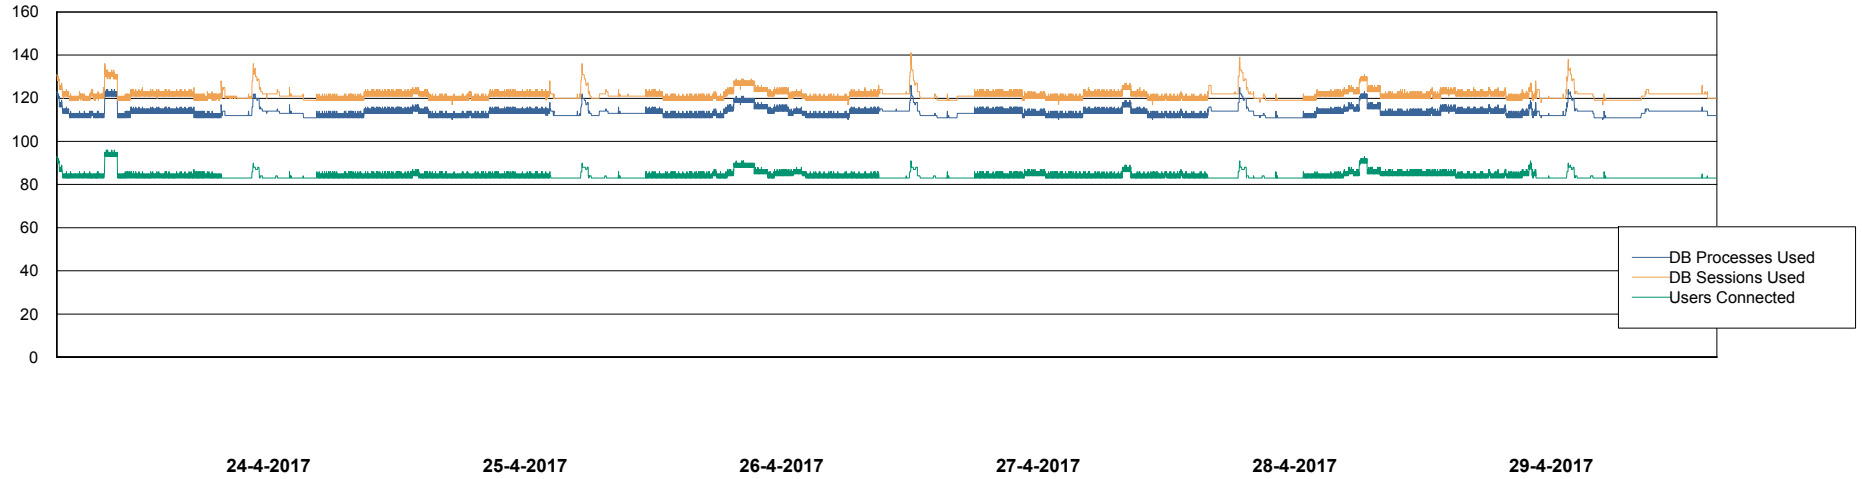

Harddisk Usage CIW_PRD_ORACLE2

	Free disk space on c: (%)	Total disk space on c: (Gb)	Free disk space on d: (%)	Total disk space on d: (Gb)	Free disk space on e: (%)	Total disk space on e: (Gb)
29-4-2017	58	555	98	558	75	558
28-4-2017	58	555	98	558	75	558
27-4-2017	58	555	98	558	75	558
26-4-2017	58	555	98	558	75	558
25-4-2017	58	555	98	558	75	558
24-4-2017	58	555	98	558	75	558
23-4-2017	58	555	98	558	76	558

Weekly SLA Customer Report

Customer CIW Production
Database ID 45

Database Performance CIWDB_Production

DB Processes Max 150
DB Sessions Max 248

Weekly SLA Customer Report

Customer CIW Production
Database ID 45