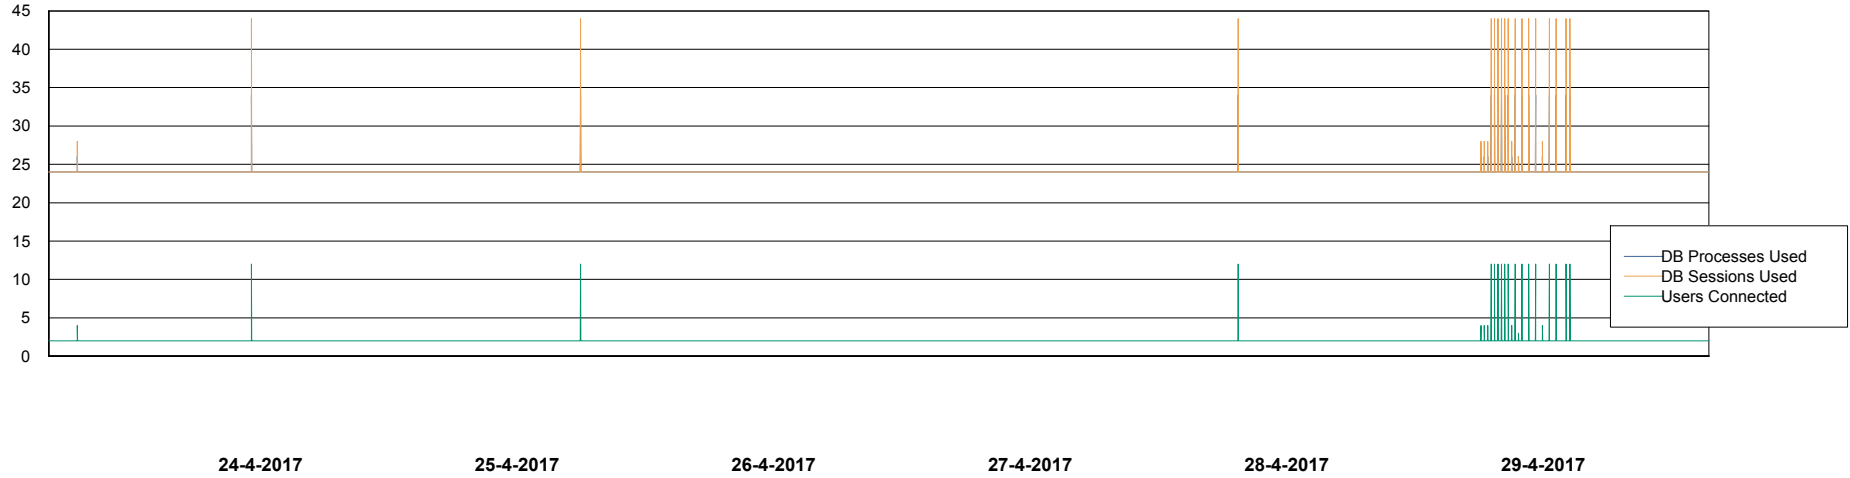

Weekly SLA Customer Report

Customer CIW Production
Database ID 45

Database Performance CIWDB_Production

DB Processes Max 150
DB Sessions Max 248

Weekly SLA Customer Report

Customer CIW Production
Database ID 45

Database Performance CIWDB_Standby

DB Processes Max 150
DB Sessions Max 248

Weekly SLA Customer Report

Customer CIW Production
 Database ID 45

DATABASE SIZE CIWDB_Production

Database growth over last month