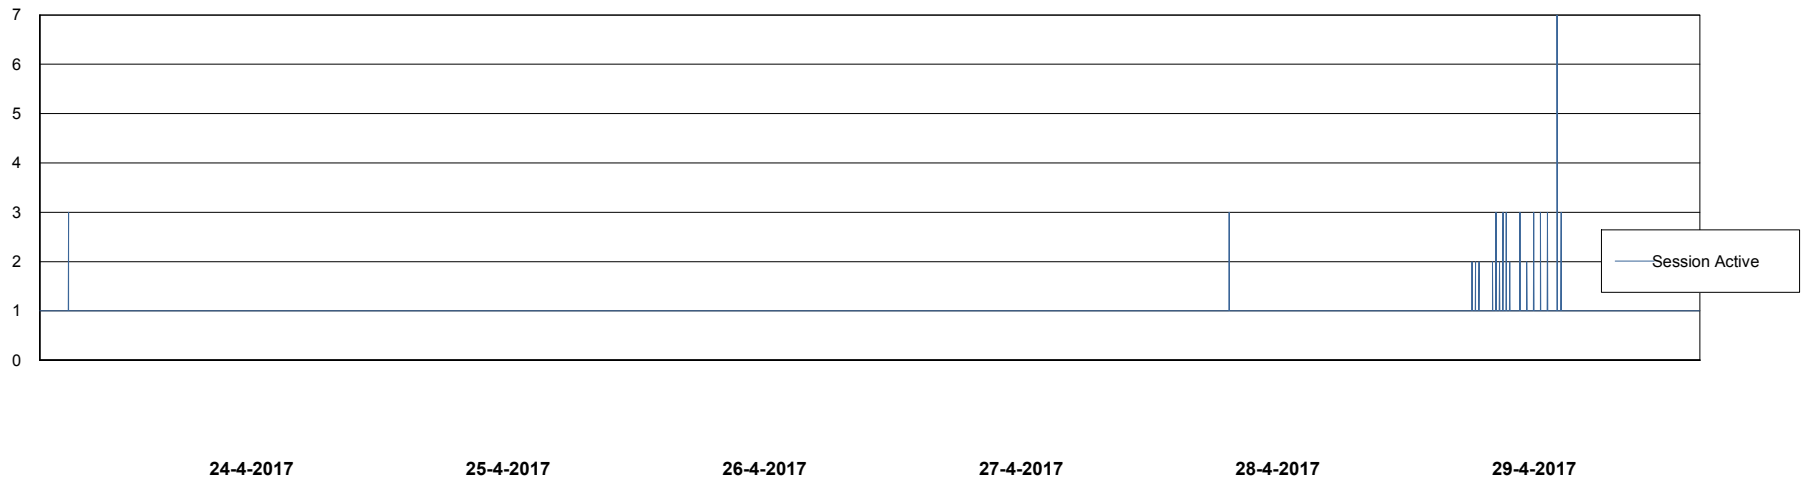

Weekly SLA Customer Report

Customer CIW Production
Database ID 45

Database Performance CIWDB_Production

DB Processes Max 150
DB Sessions Max 248

Weekly SLA Customer Report

Customer CIW Production
Database ID 45

Database Performance CIWDB_Standby

DB Processes Max 150
DB Sessions Max 248

Weekly SLA Customer Report

Customer CIW Production
 Database ID 45

DATABASE SIZE CIWDB_Production

Database growth over last month