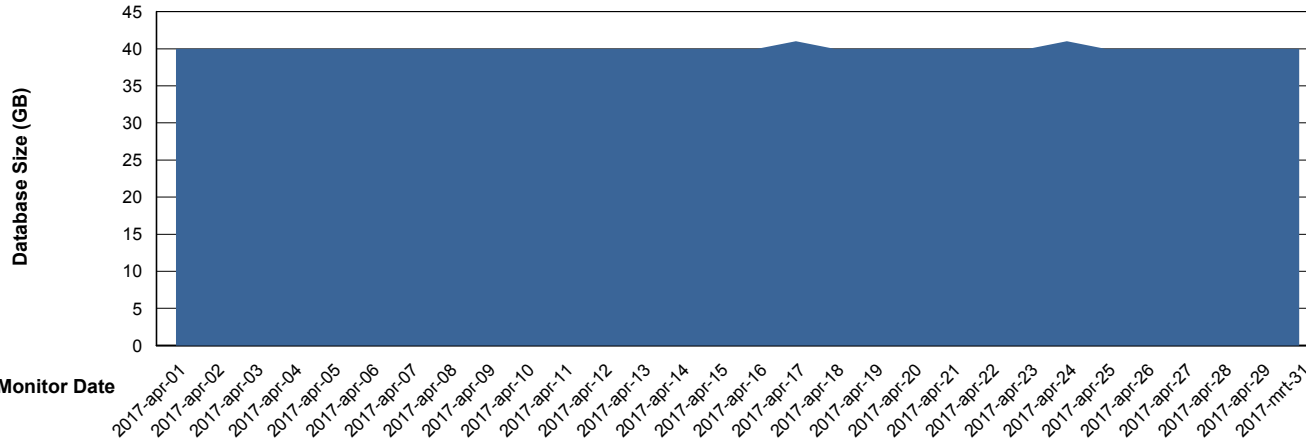

Database Performance CIWDB_Standby

DB Processes Max 150
DB Sessions Max 248

Weekly SLA Customer Report

Customer CIW Production
 Database ID 45

DATABASE SIZE CIWDB_Production

Database growth over last month

Database Tablespace CIWDB_Production

Date	Tablespace Name	Filesize (Gb)	Usedsize (Gb)	Percentage free
29-4-2017	ABSDATA	44	37	16
	INDX	4	3	25
28-4-2017	ABSDATA	44	37	16
	INDX	4	3	25
27-4-2017	ABSDATA	44	37	16
	INDX	4	3	25
26-4-2017	ABSDATA	44	37	16
	INDX	4	3	25
25-4-2017	ABSDATA	44	37	16
	INDX	4	3	25
24-4-2017	ABSDATA	44	37	16
	INDX	4	3	25
23-4-2017	ABSDATA	44	37	16
	INDX	4	3	25