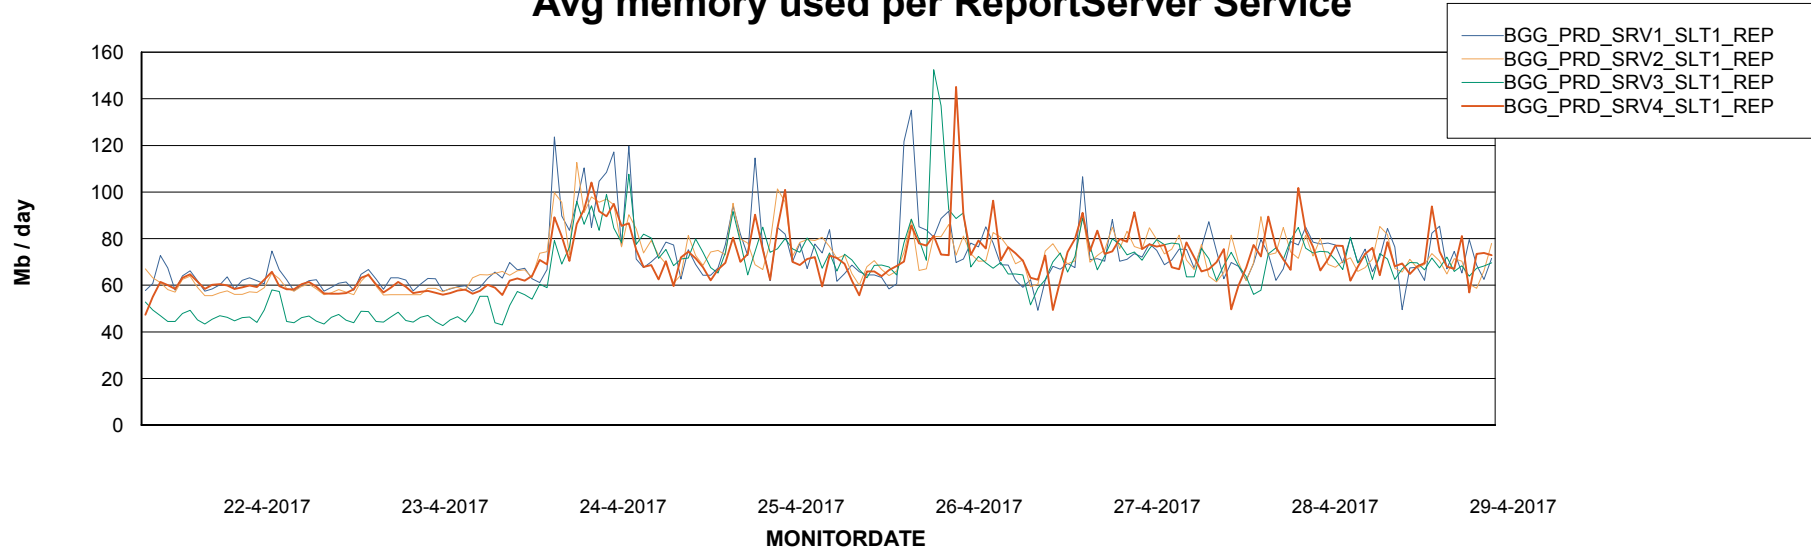

ABSolute Application ReportServer Services

Avg memory used per ReportServer Service