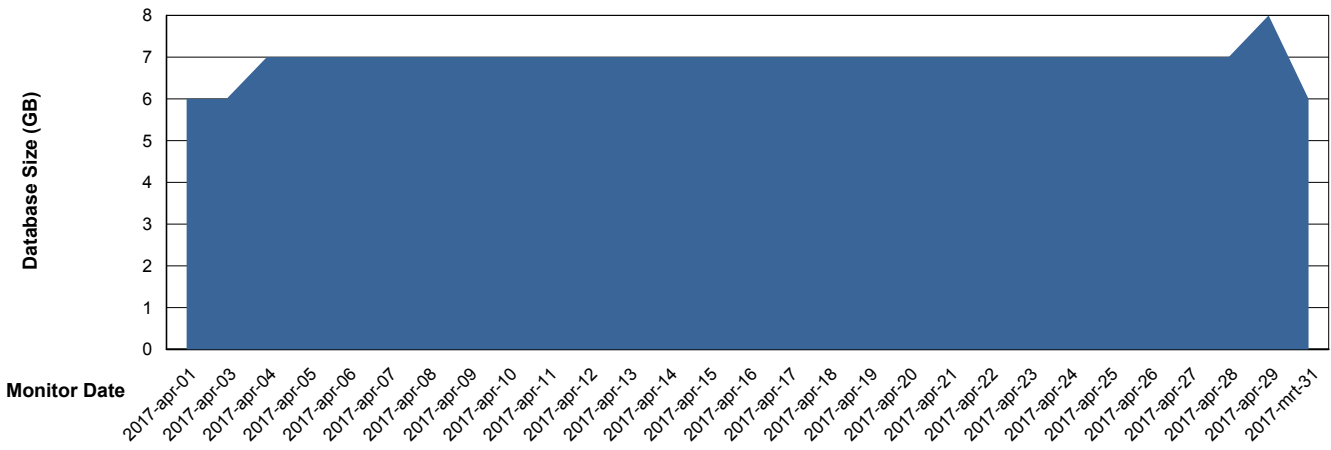

# Weekly SLA Customer Report

Customer BGG\_Production  
Database ID 58

DATABASE SIZE BGGDB\_BI

### Database growth over last month

DATABASE SIZE BGGDB\_Production

### Database growth over last month