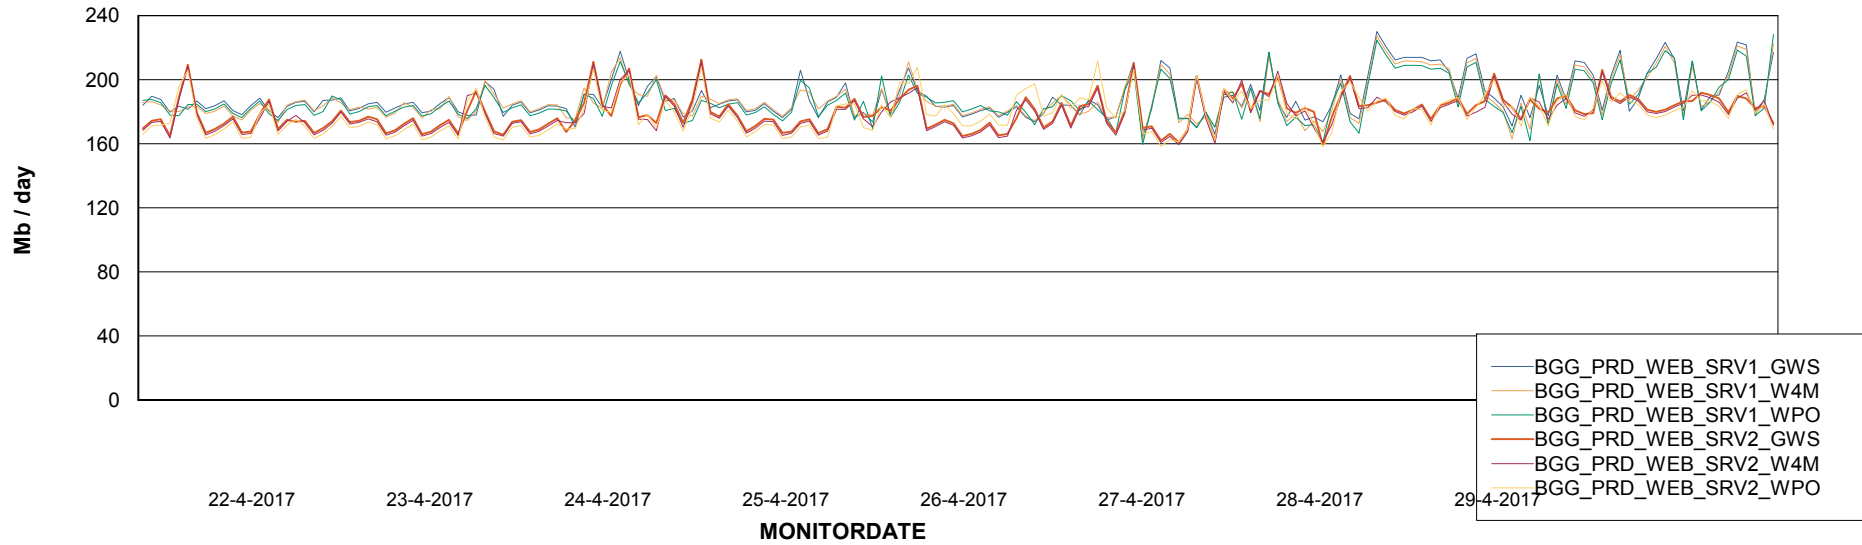

ABSolute Web Component Services

Avg memory used per ABS Web component