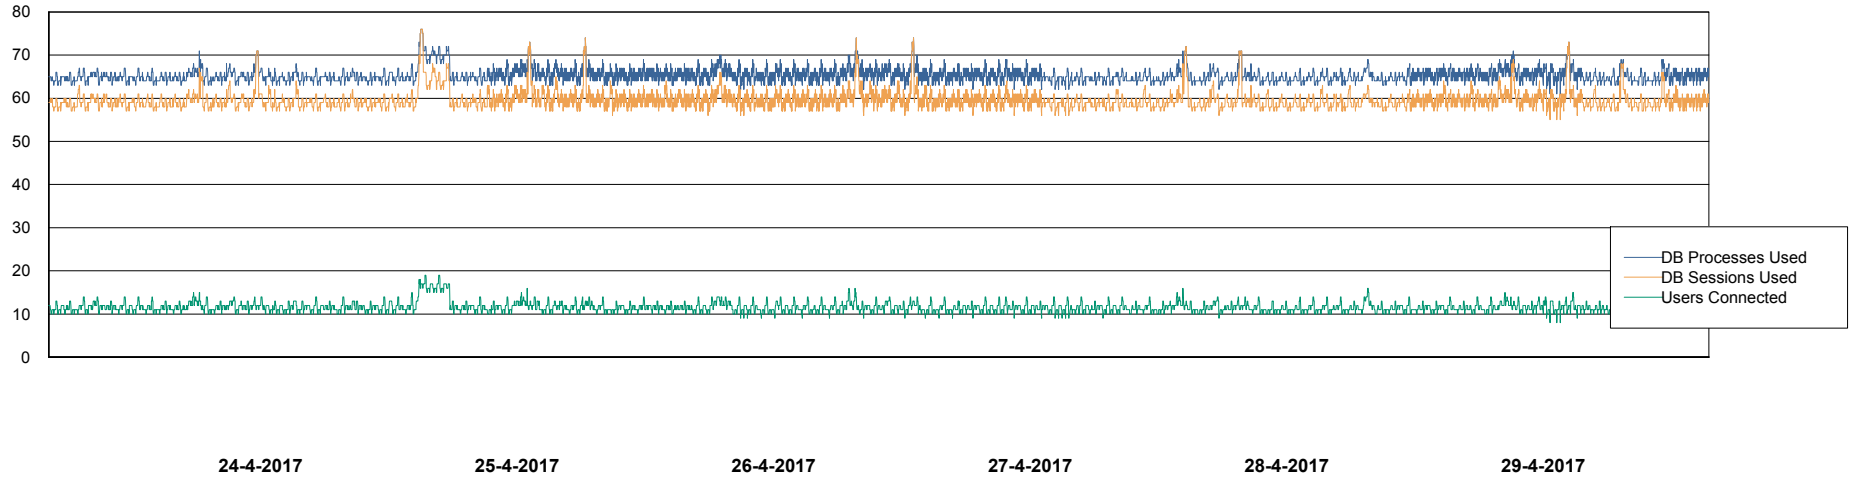

Database Performance BGGDB_BI

DB Processes Max 300
DB Sessions Max 472