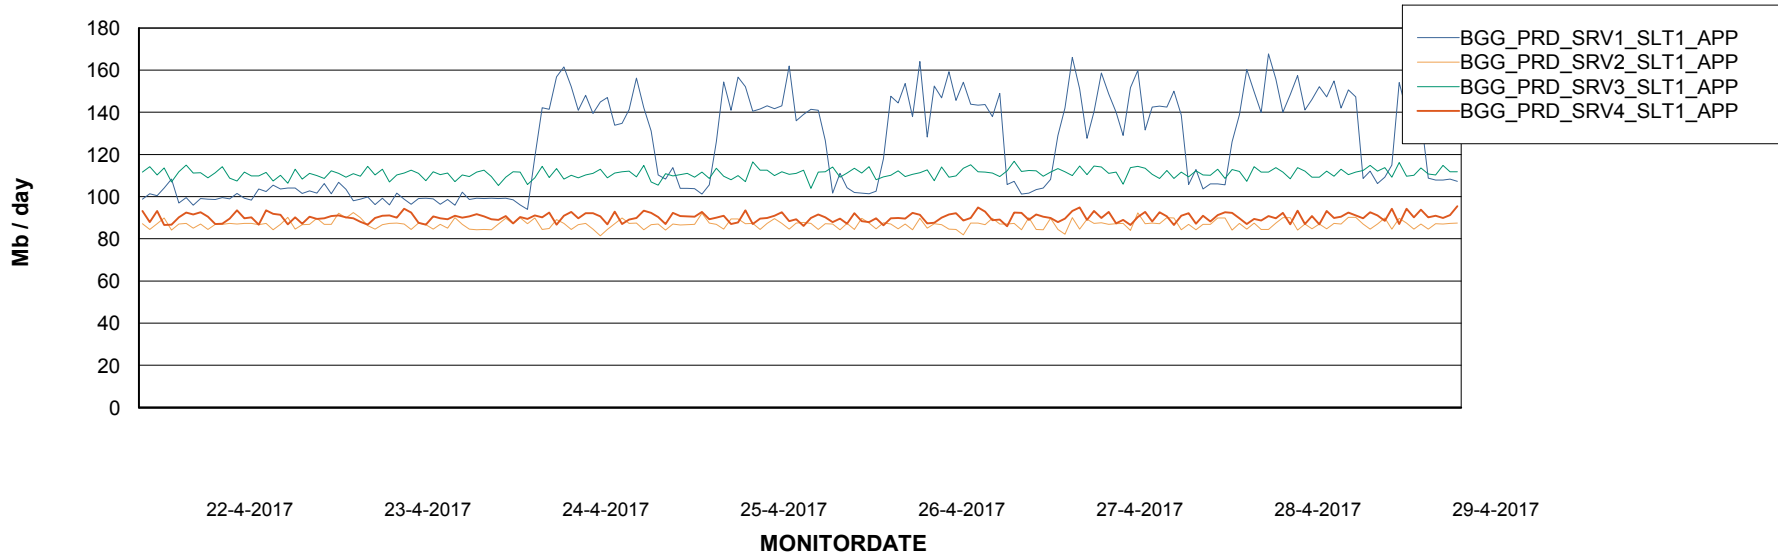

ABSSolute Application Server Services

Avg memory used per ABS Server Service