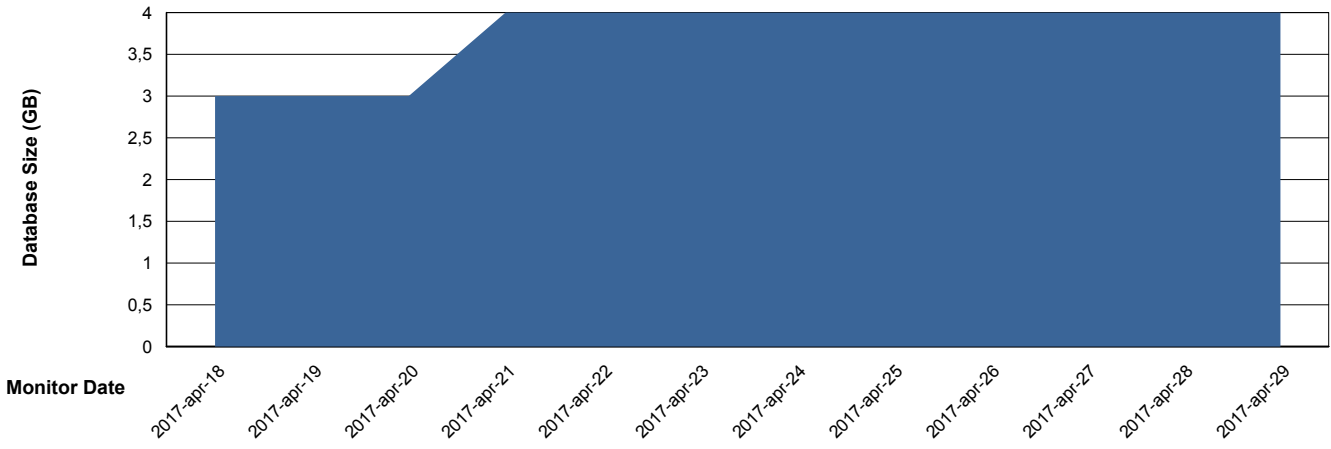

DATABASE SIZE BGGDB_BI

Database growth over last month