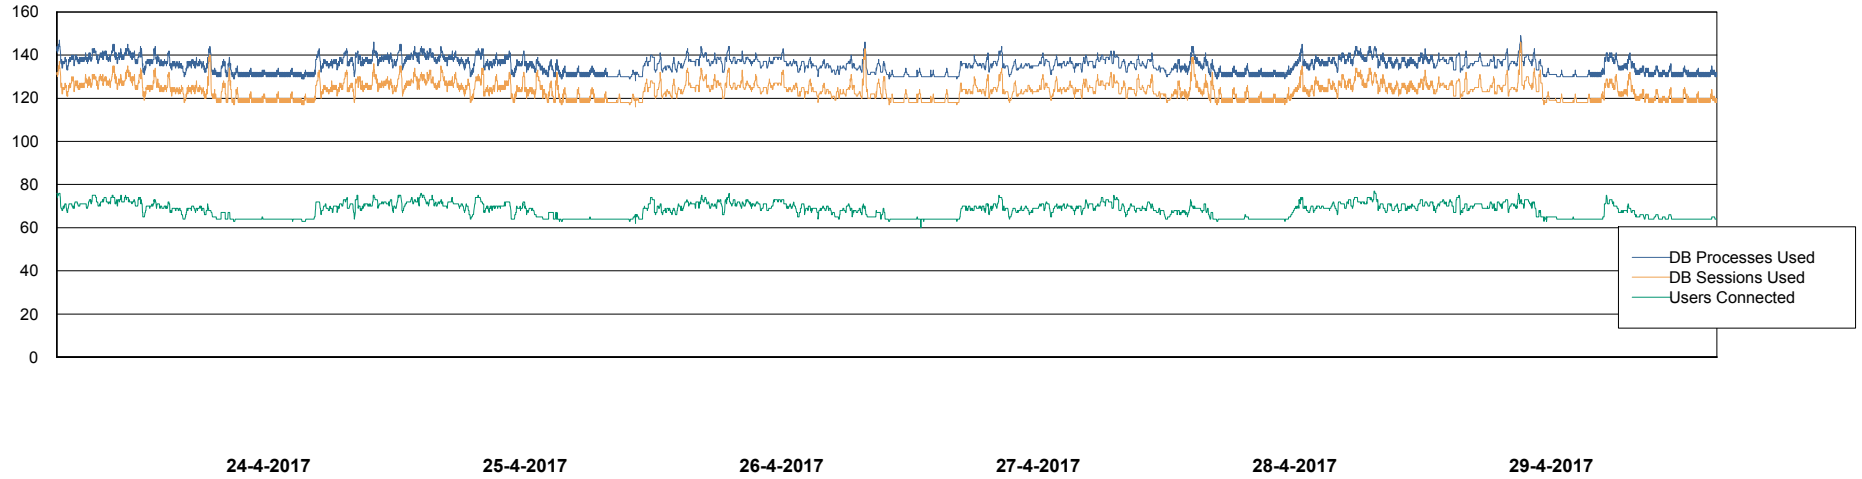

Database Performance BGGDB_Production

DB Processes Max 300
DB Sessions Max 474