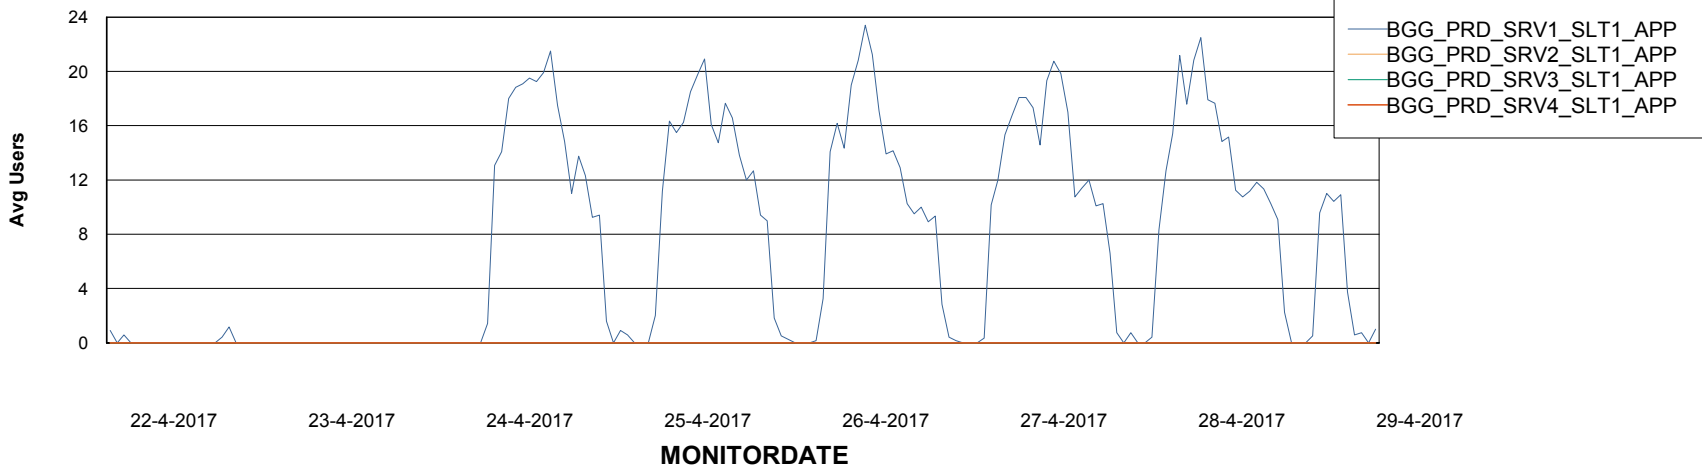

Avg users per day per ABS server