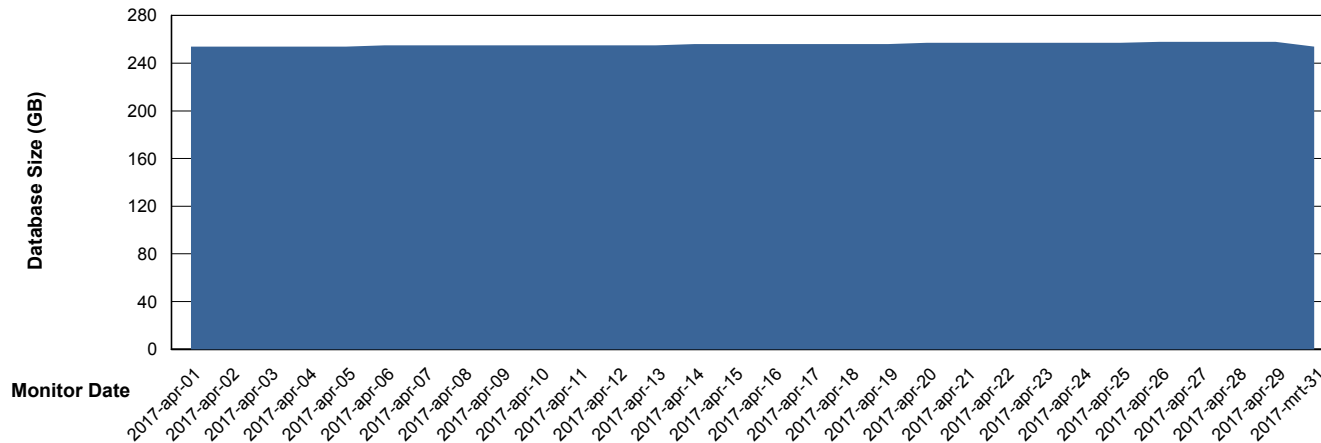

DATABASE SIZE AUJDB_BI

Database growth over last month