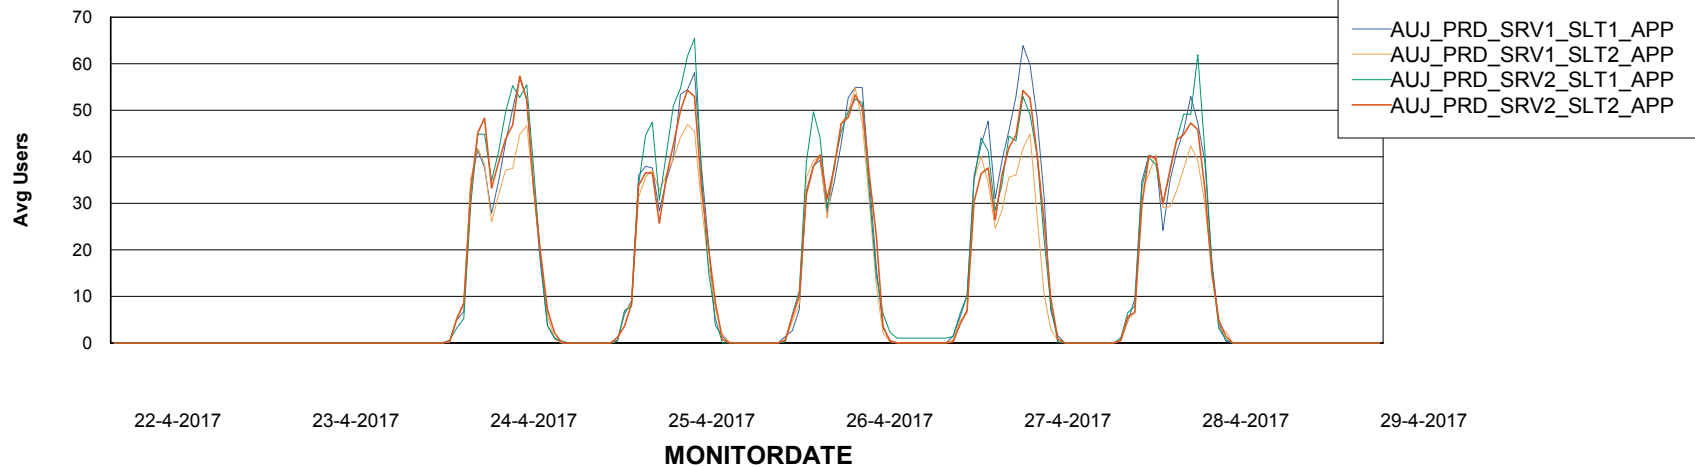

Avg users per day per ABS server