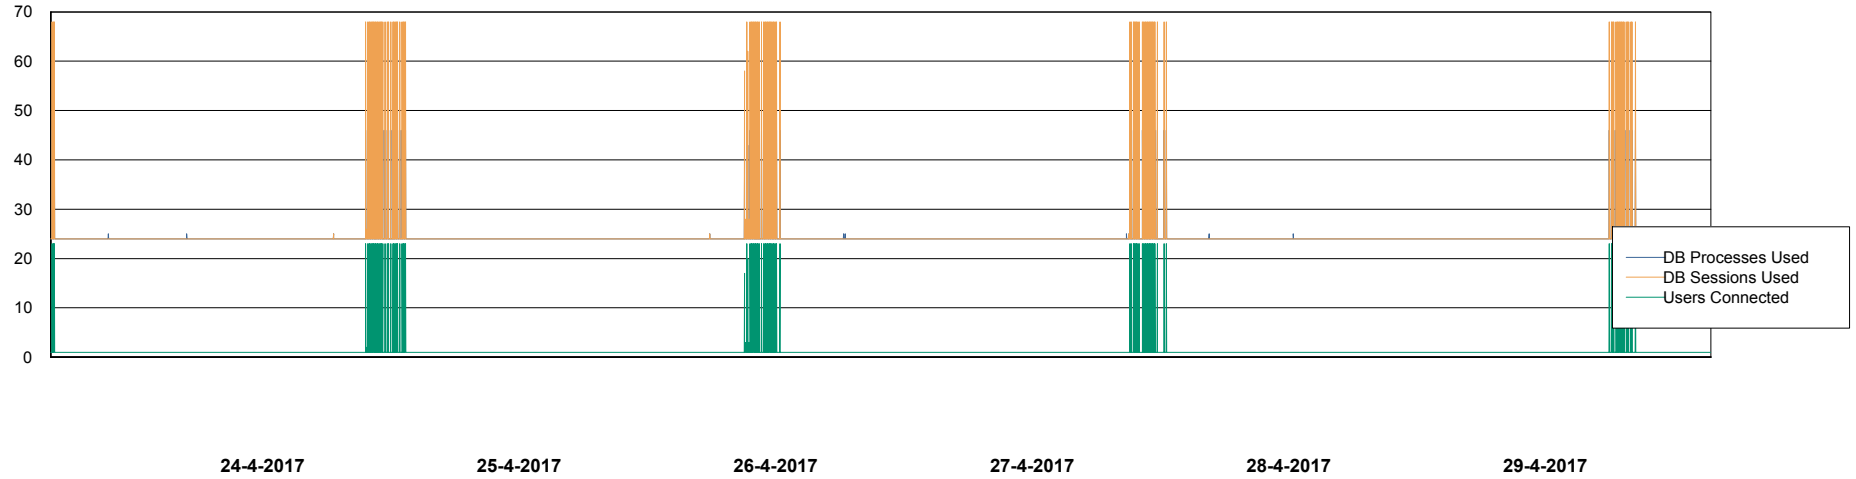

Database Performance AUJ_DB5_Standby

DB Processes Max 300
DB Sessions Max 480