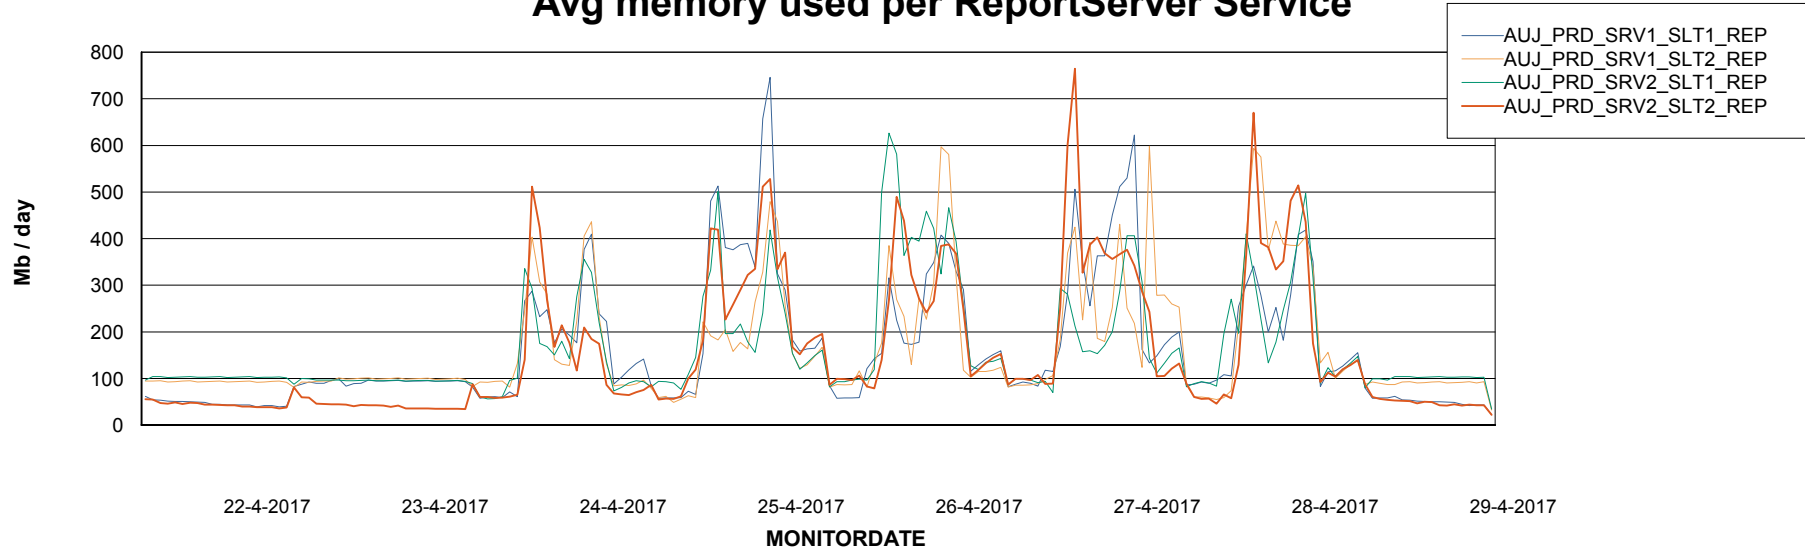

Avg users per day per ABS server

Weekly SLA Customer Report

Customer AUJ_Production
Database ID 41

ABSSolute Application ReportServer Services

Avg memory used per ReportServer Service

Weekly SLA Customer Report