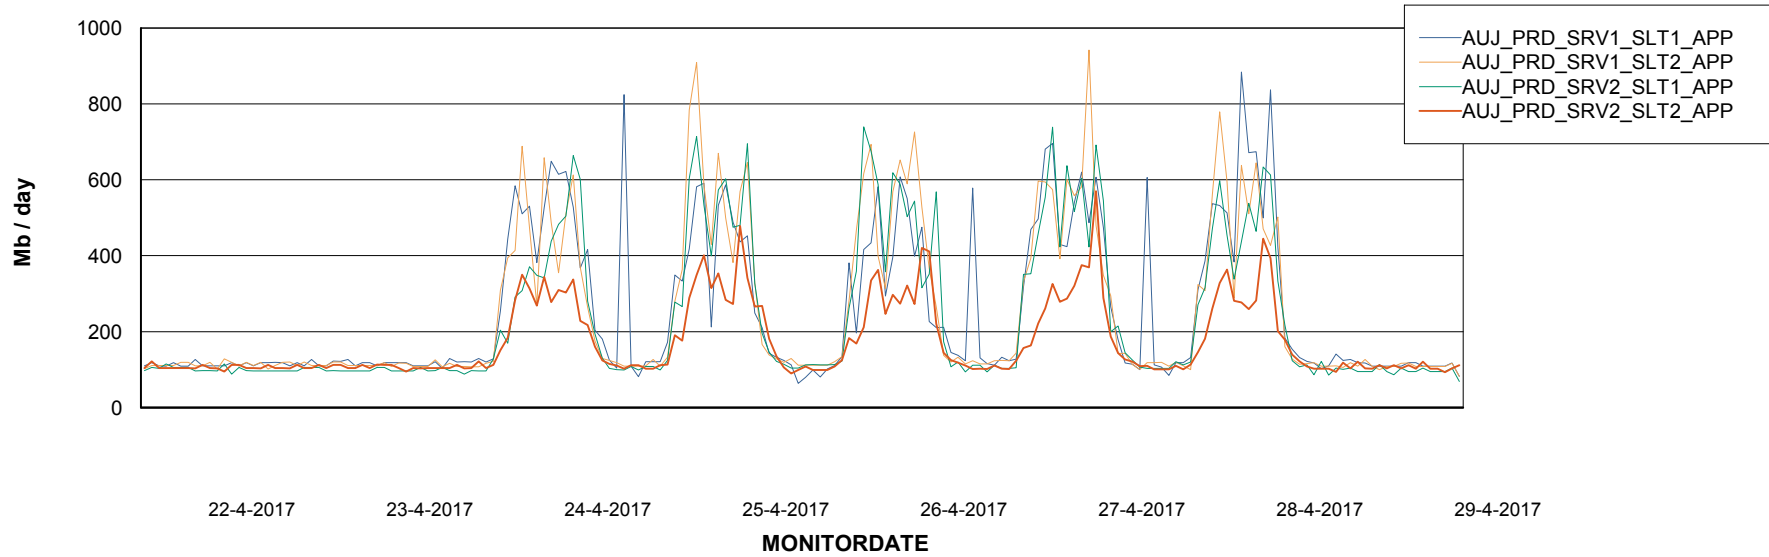

Standby Database Health AUJ_Production

Recovery lag for last 7 days

Weekly SLA Customer Report

Customer AUJ_Production
Database ID 41

ABSSolute Application Server Services

Avg memory used per ABS Server Service