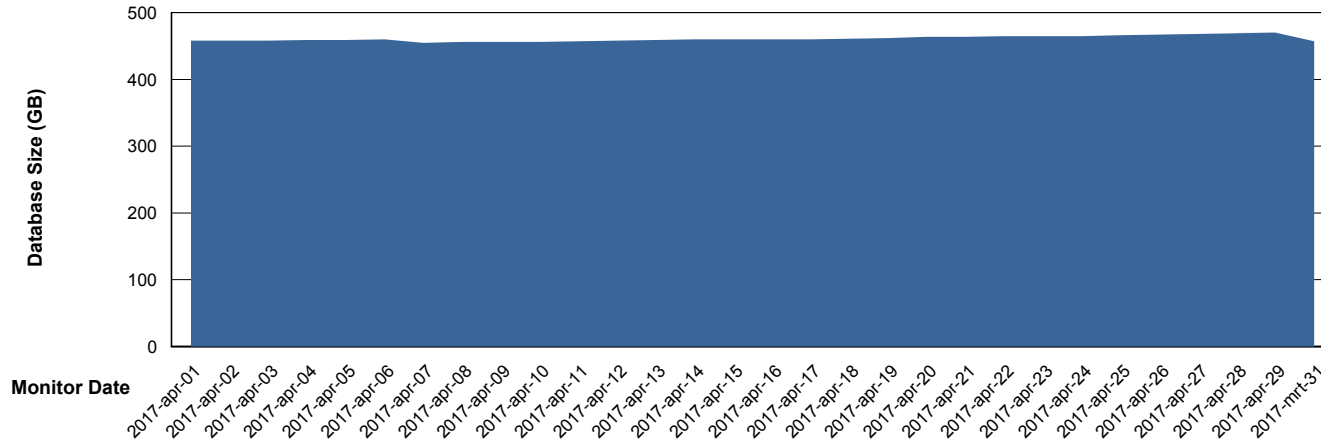

DATABASE SIZE AUJ_DB4_Primary

Database growth over last month