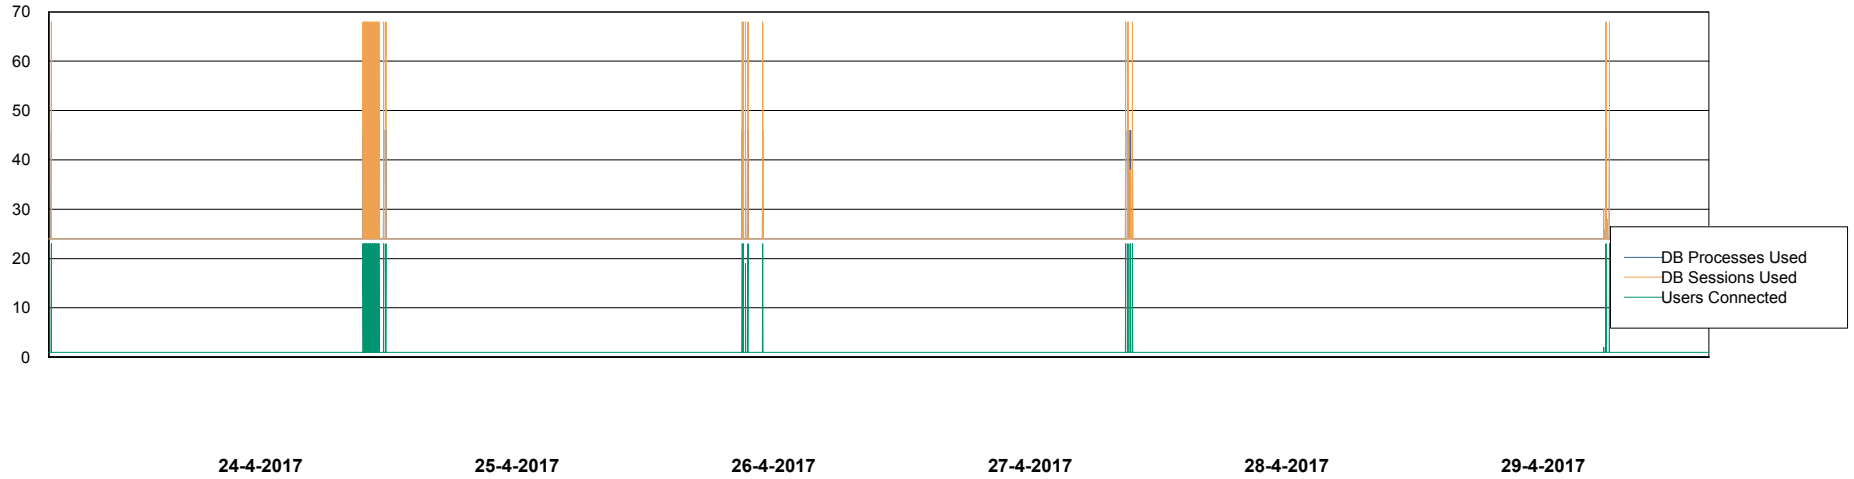

Database Performance AUJ_DB5_Standby

DB Processes Max 300
DB Sessions Max 480

Weekly SLA Customer Report

Customer AUJ_Production
Database ID 41

Database Performance AUJ_DB6_Standby2

DB Processes Max 300
DB Sessions Max 480