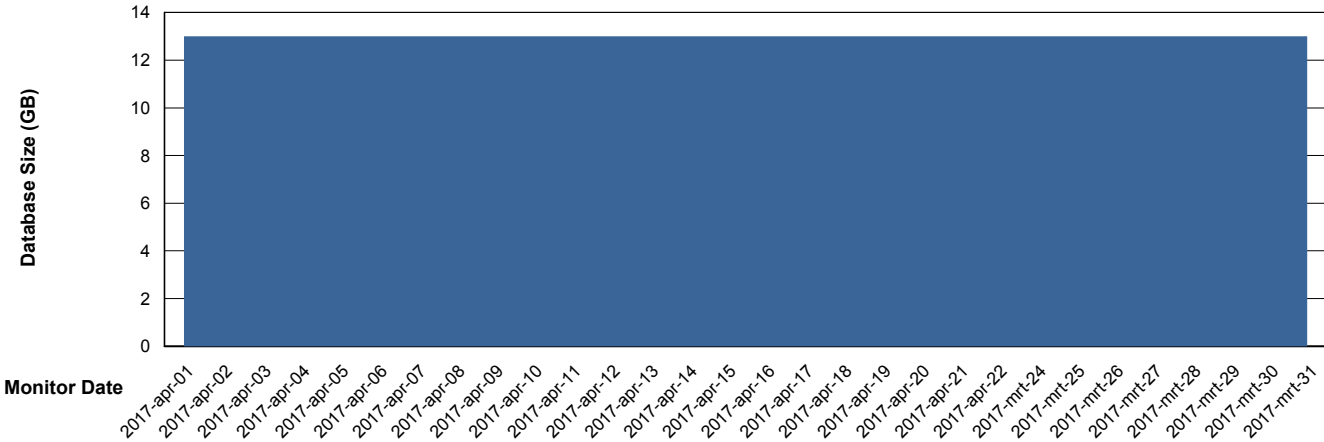

Weekly SLA Customer Report

Customer WBL_Production
Database ID 40

Database Performance WBLDB_Standby

DB Processes Max 150
DB Sessions Max 248

Weekly SLA Customer Report

Customer WBL_Production
Database ID 40

DATABASE SIZE WBLDB_FutureLiveProduction

Database growth over last month

DATABASE SIZE WBLDB_Production

Database growth over last month

Weekly SLA Customer Report

Customer WBL_Production
Database ID 40

Database Tablespace		WBLDB_FutureLiveProduction		
Date	Tablespace Name	Filesize (Gb)	Usedsize (Gb)	Percentage free
22-4-2017	ABSDATA	5	4	20
	INDX	8	5	38
21-4-2017	ABSDATA	5	4	20
	INDX	8	5	38
20-4-2017	ABSDATA	5	4	20
	INDX	8	5	38
19-4-2017	ABSDATA	5	4	20
	INDX	8	5	38
18-4-2017	ABSDATA	5	4	20
	INDX	8	5	38
17-4-2017	ABSDATA	5	4	20
	INDX	8	5	38
16-4-2017	ABSDATA	5	4	20
	INDX	8	5	38