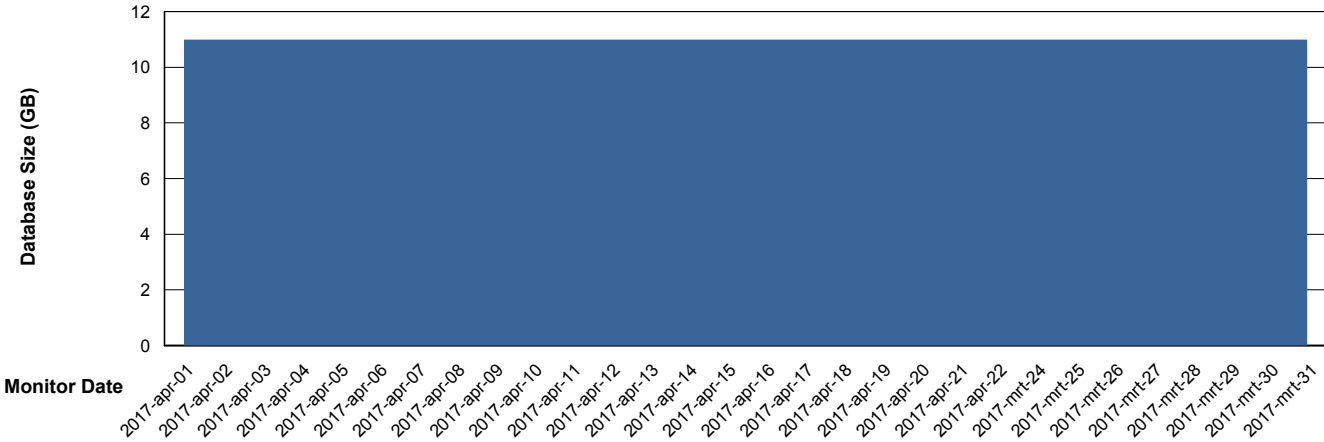

Weekly SLA Customer Report

Customer WBL_Production
Database ID 40

Database Performance WBLDB_Standby

DB Processes Max 150
DB Sessions Max 248

Weekly SLA Customer Report

Customer WBL_Production
Database ID 40

DATABASE SIZE WBLDB_FutureLiveProduction

Database growth over last month

DATABASE SIZE WBLDB_Production

Database growth over last month

Weekly SLA Customer Report

Customer WBL_Production
Database ID 40

Database Tablespace		WBLDB_FutureLiveProduction		
Date	Tablespace Name	Filesize (Gb)	Usedsize (Gb)	Percentage free
22-4-2017	ABSDATA	5	4	20
	INDX	8	5	38
21-4-2017	ABSDATA	5	4	20
	INDX	8	5	38
20-4-2017	ABSDATA	5	4	20
	INDX	8	5	38
19-4-2017	ABSDATA	5	4	20
	INDX	8	5	38
18-4-2017	ABSDATA	5	4	20
	INDX	8	5	38
17-4-2017	ABSDATA	5	4	20
	INDX	8	5	38
16-4-2017	ABSDATA	5	4	20
	INDX	8	5	38