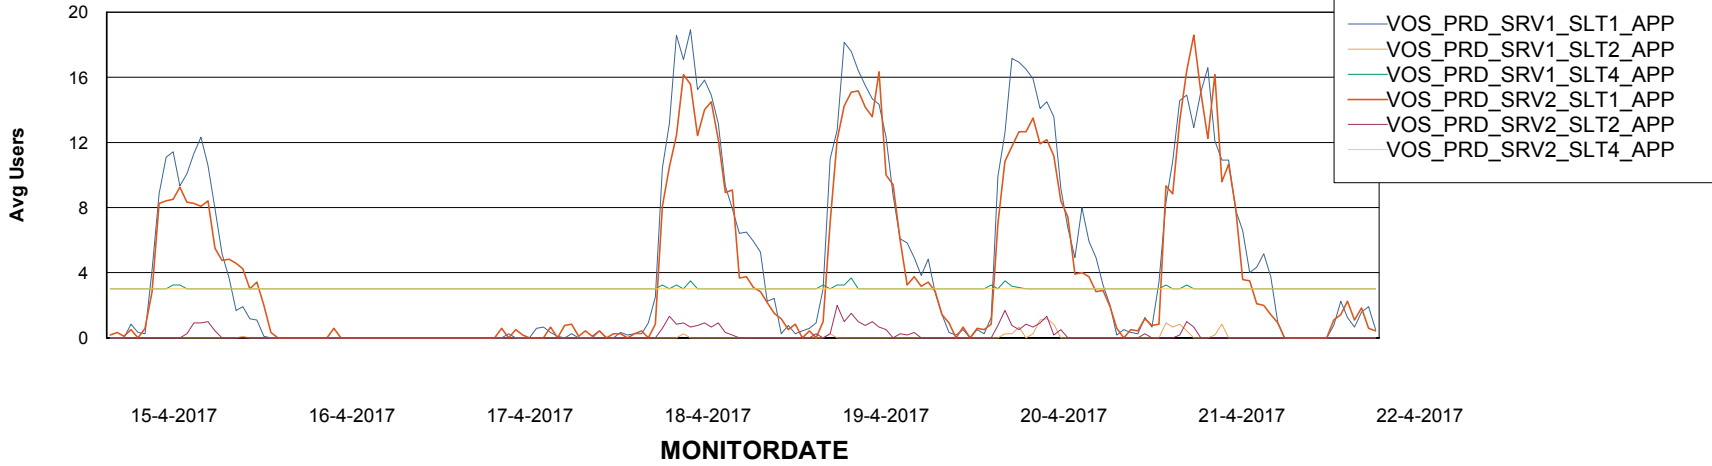

Weekly SLA Customer Report

Customer VOS_Production
Database ID 68

ABSSolute Application Server Services

Avg memory used per ABS Server Service

Avg users per day per ABS server

Weekly SLA Customer Report

Customer VOS_Production
Database ID 68