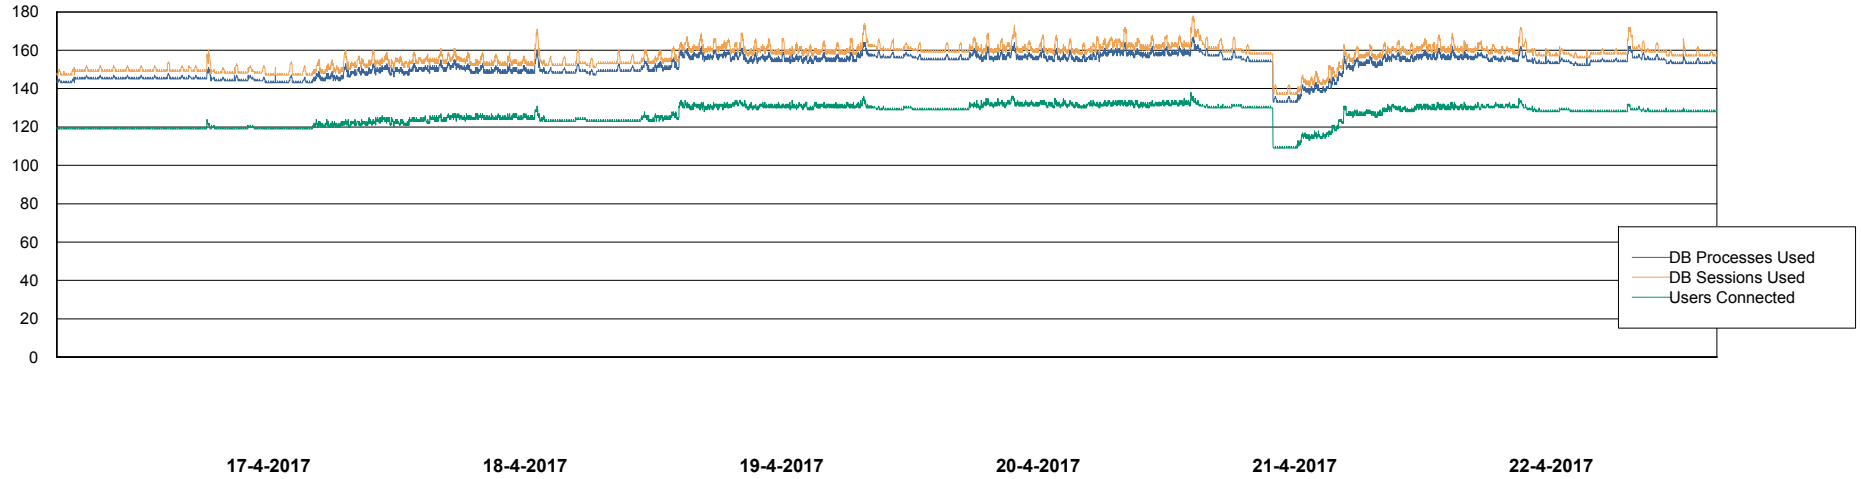

Database Performance VOSDB_Production

DB Processes Max 200
DB Sessions Max 322