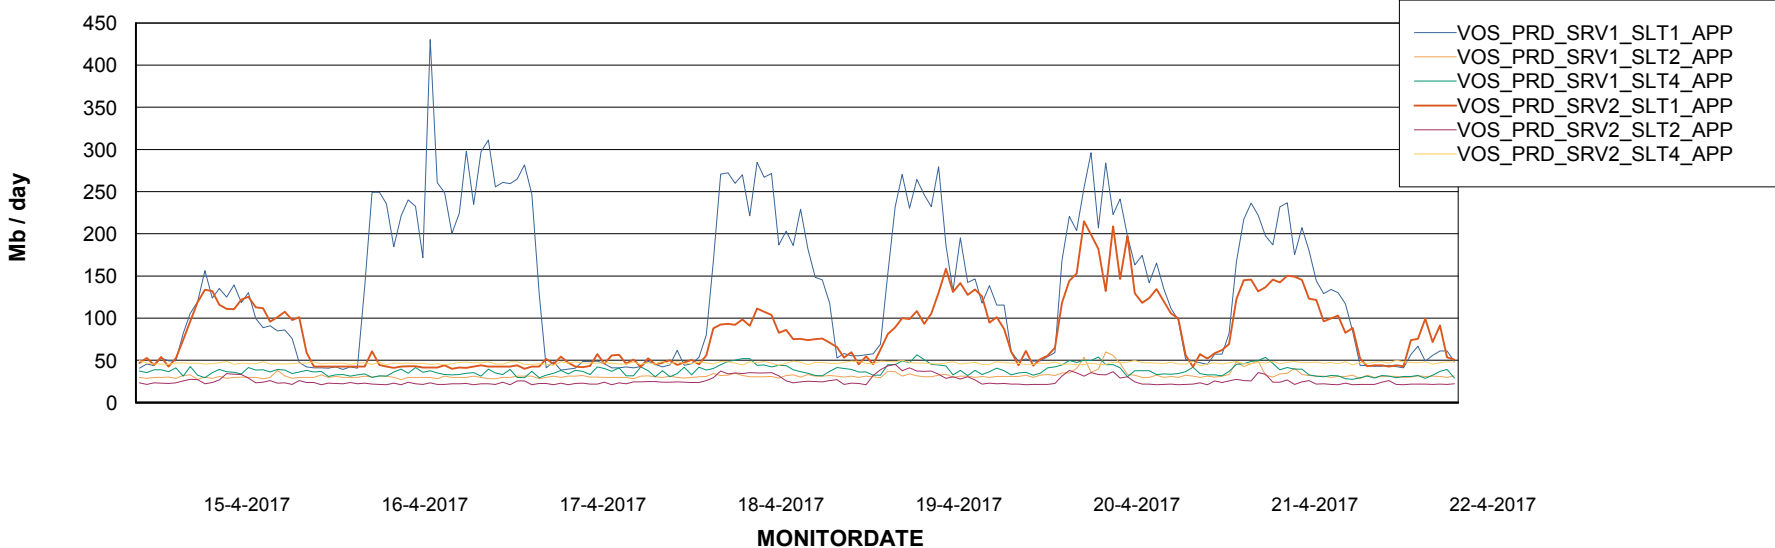

ABSSolute Application Server Services

Avg memory used per ABS Server Service