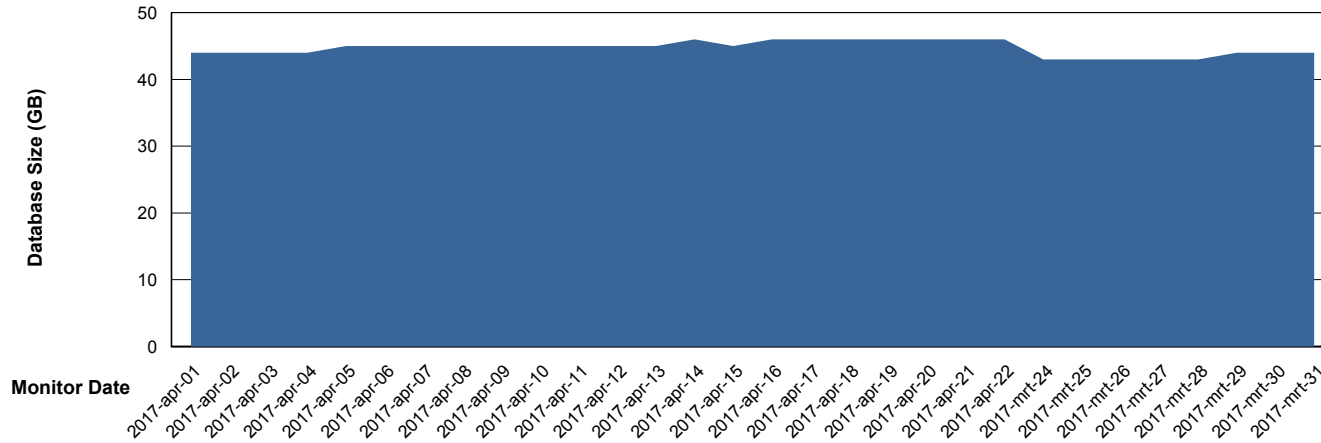

Database Performance VOSDB_Production

DB Processes Max 200
DB Sessions Max 322

Weekly SLA Customer Report

Customer VOS_Production
Database ID 68

DATABASE SIZE VOSBIDB_Production

Database growth over last month