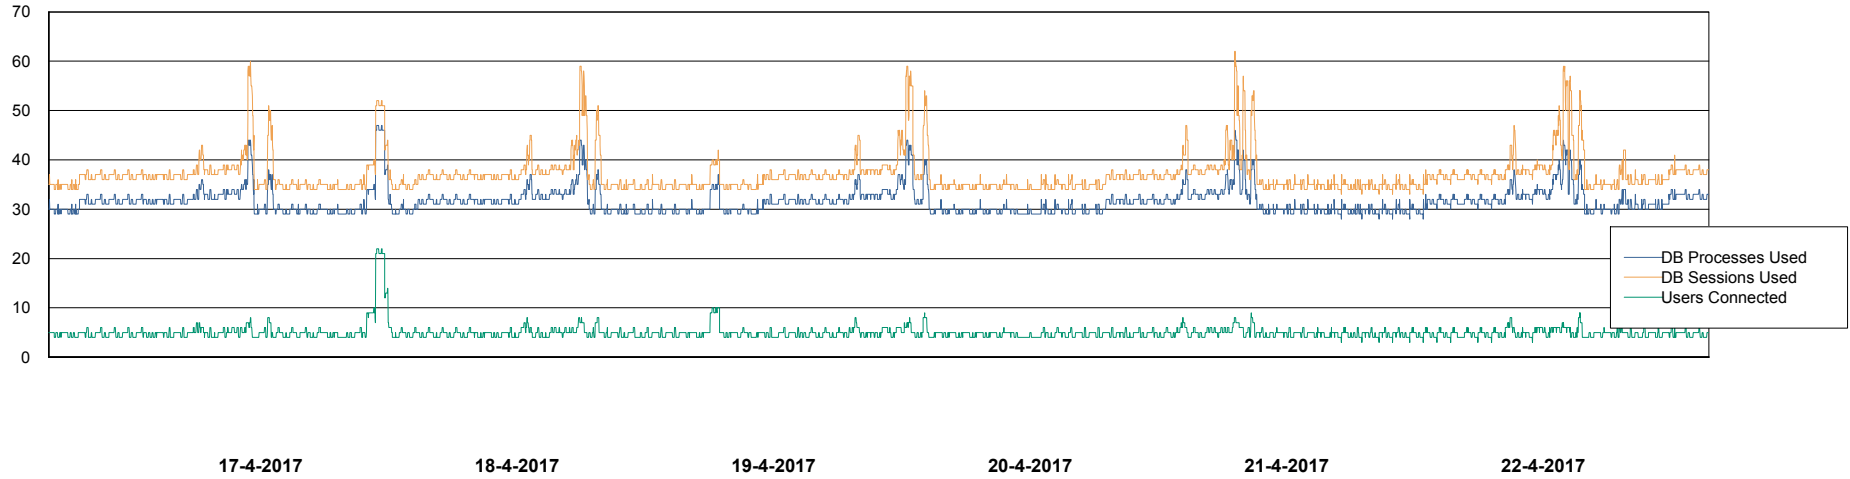

Database Performance VOSBIDB_Production

DB Processes Max 500
DB Sessions Max 772