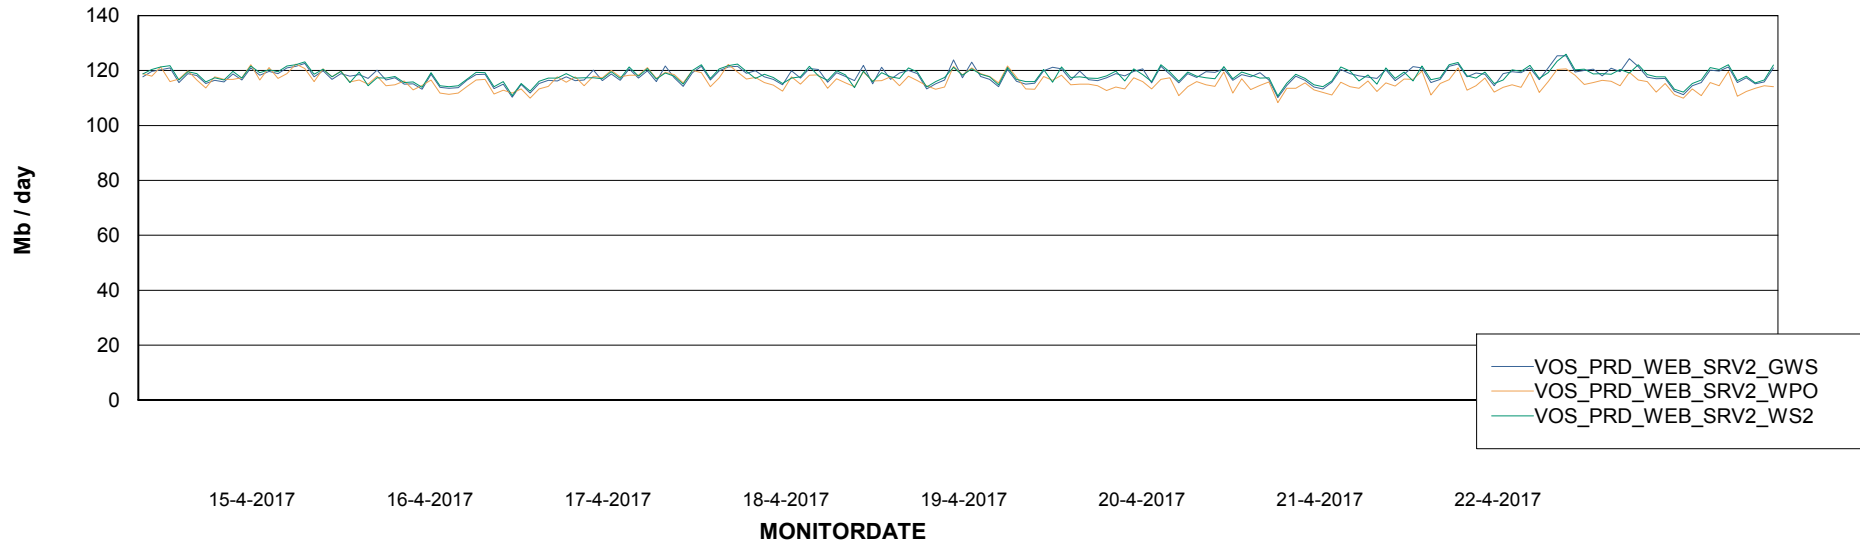

ABSSolute Application ReportServer Services

Avg memory used per ReportServer Service

Weekly SLA Customer Report

Customer VOS_Production
Database ID 68

ABSSolute Web Component Services

Avg memory used per ABS Web component