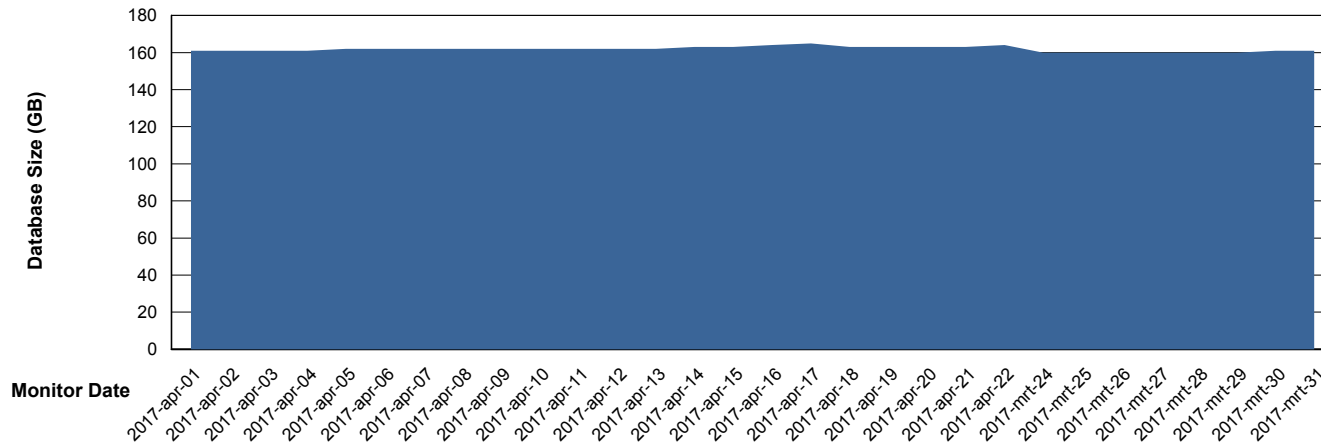

DATABASE SIZE VOSDB_Production

Database growth over last month