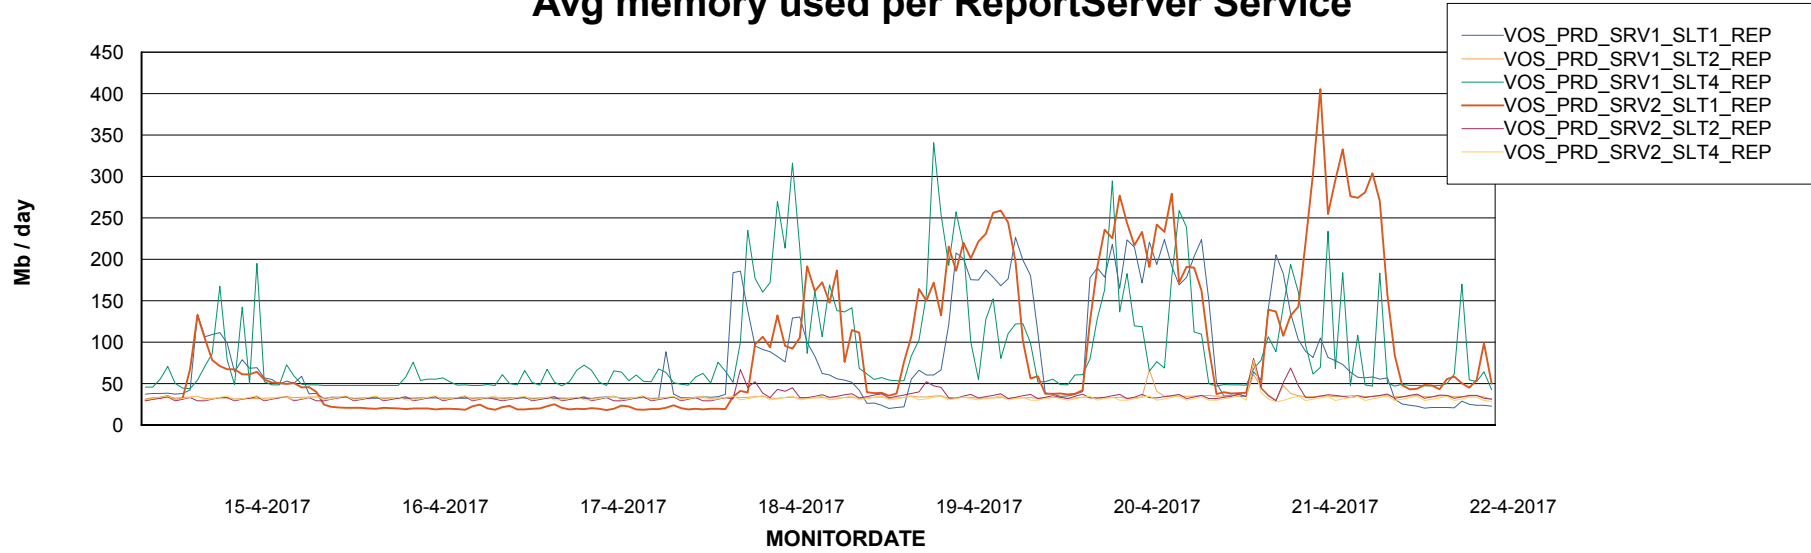

ABSSolute Application ReportServer Services

Avg memory used per ReportServer Service