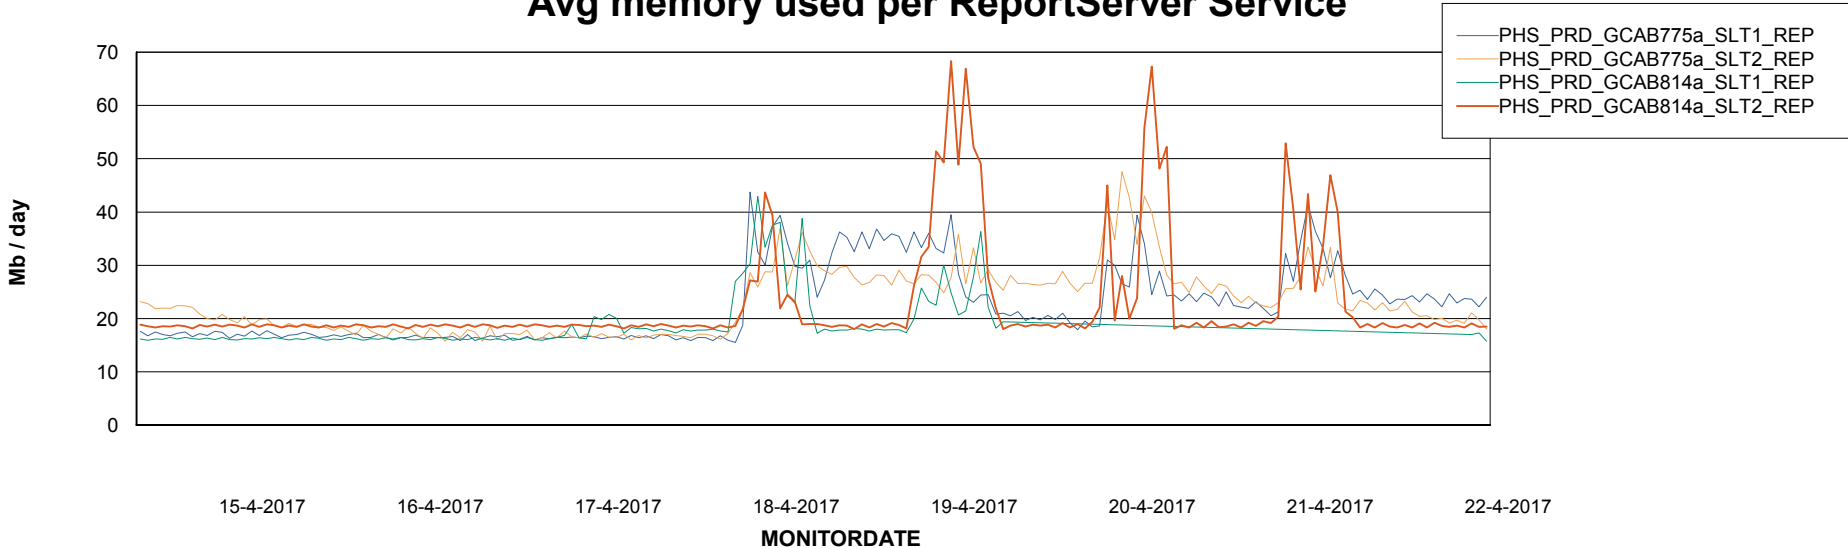

ABSSolute Application ReportServer Services

Avg memory used per ReportServer Service