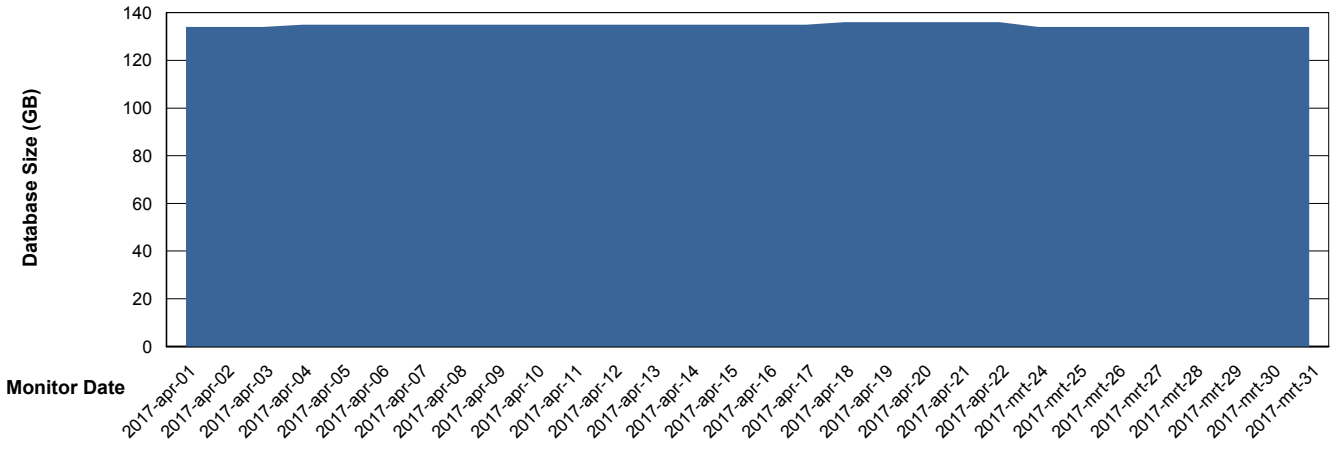

DATABASE SIZE PHSDB_Production

Database growth over last month