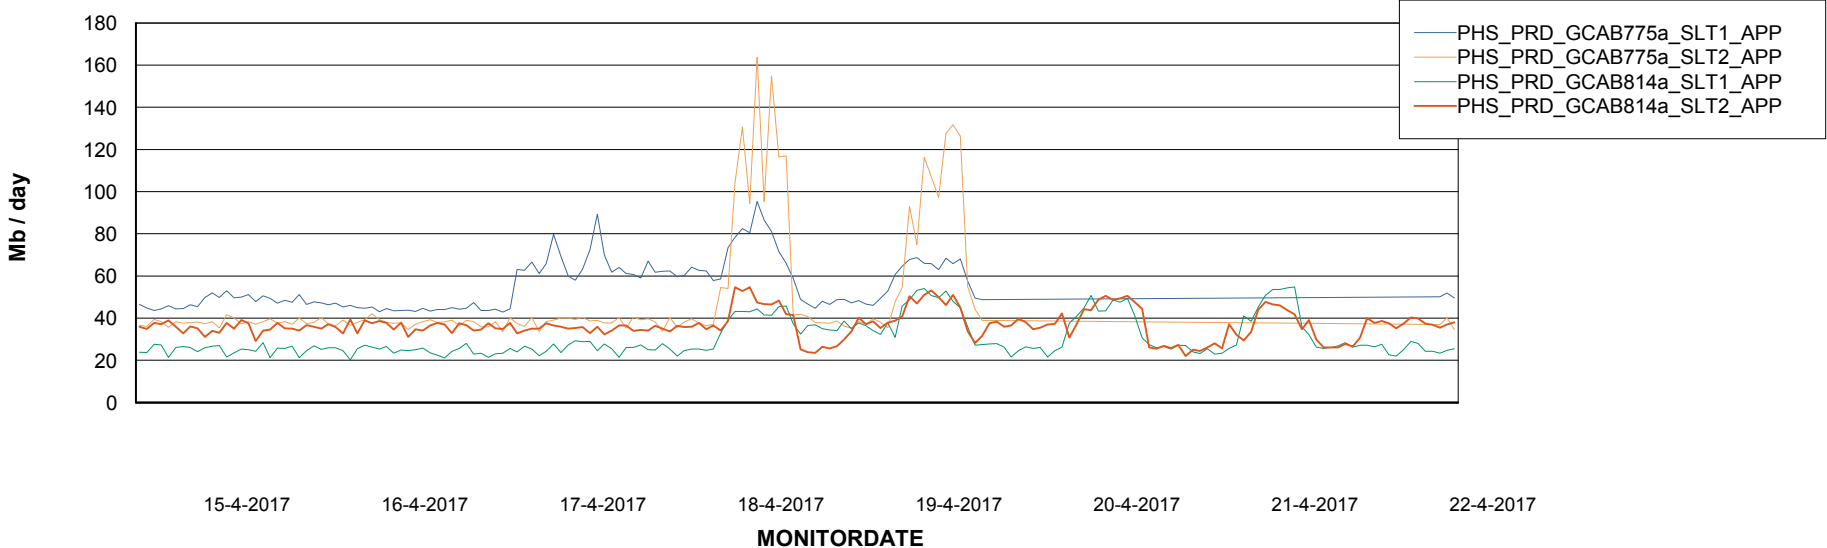

ABSSolute Application Server Services

Avg memory used per ABS Server Service