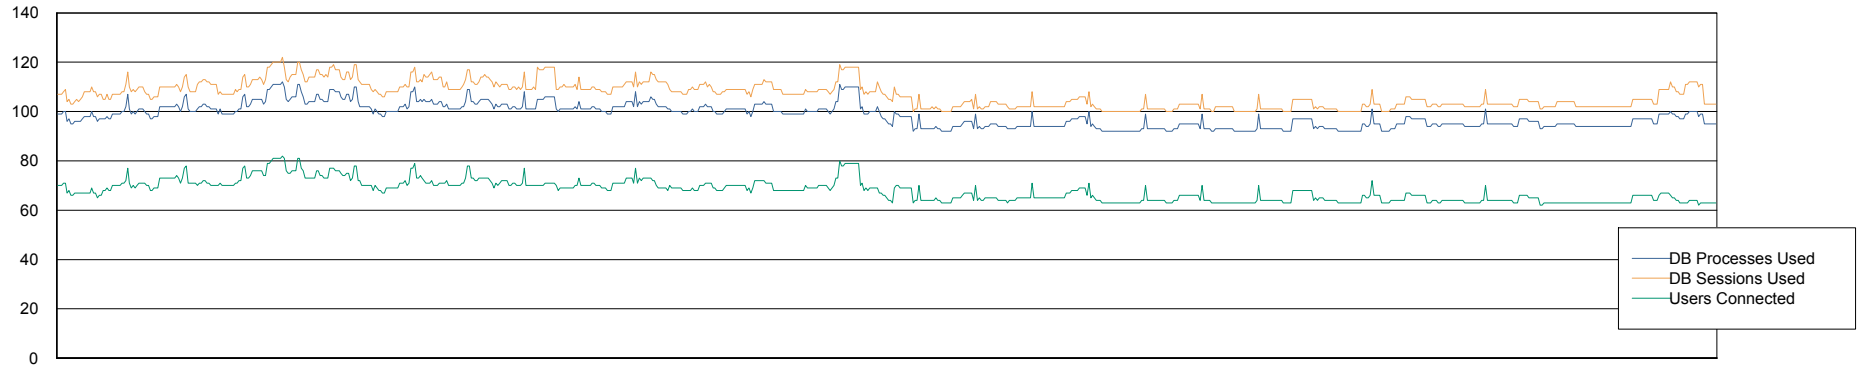

Database Performance PCODB_Production