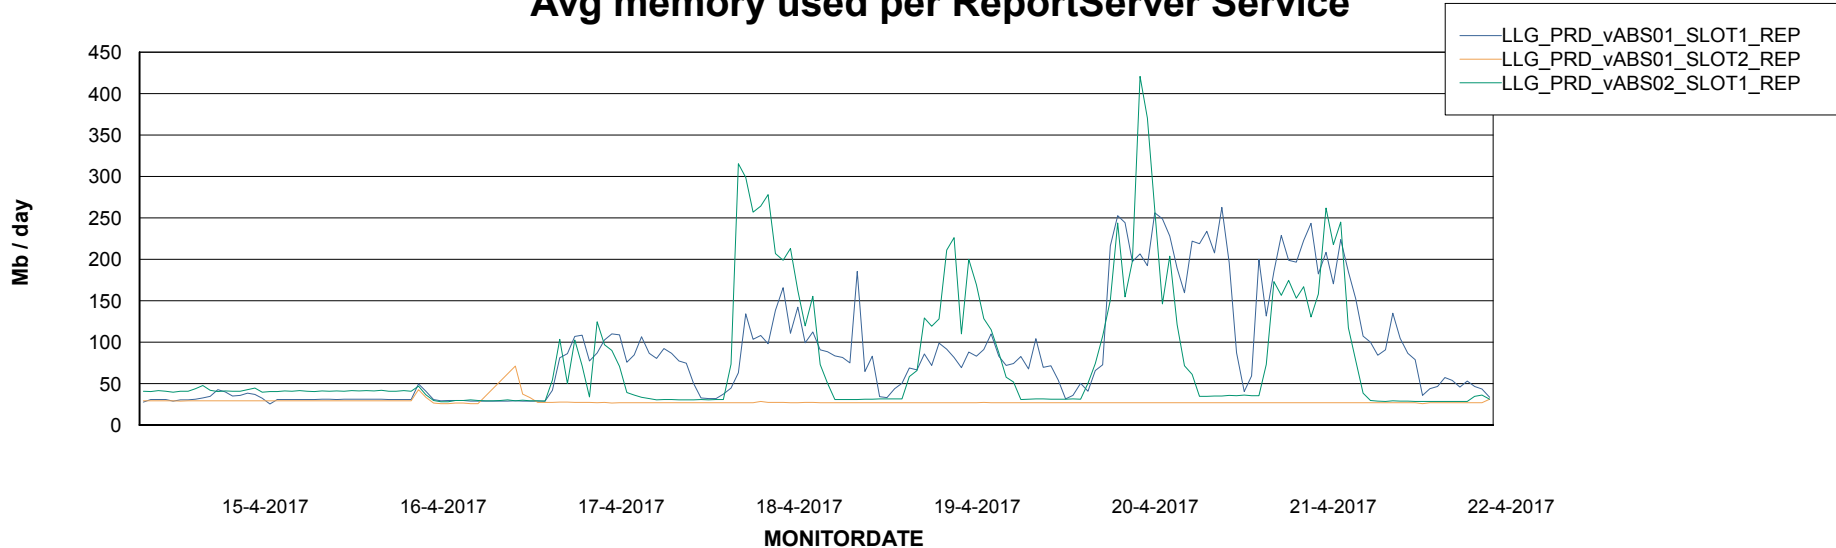

ABSSolute Application ReportServer Services

Avg memory used per ReportServer Service