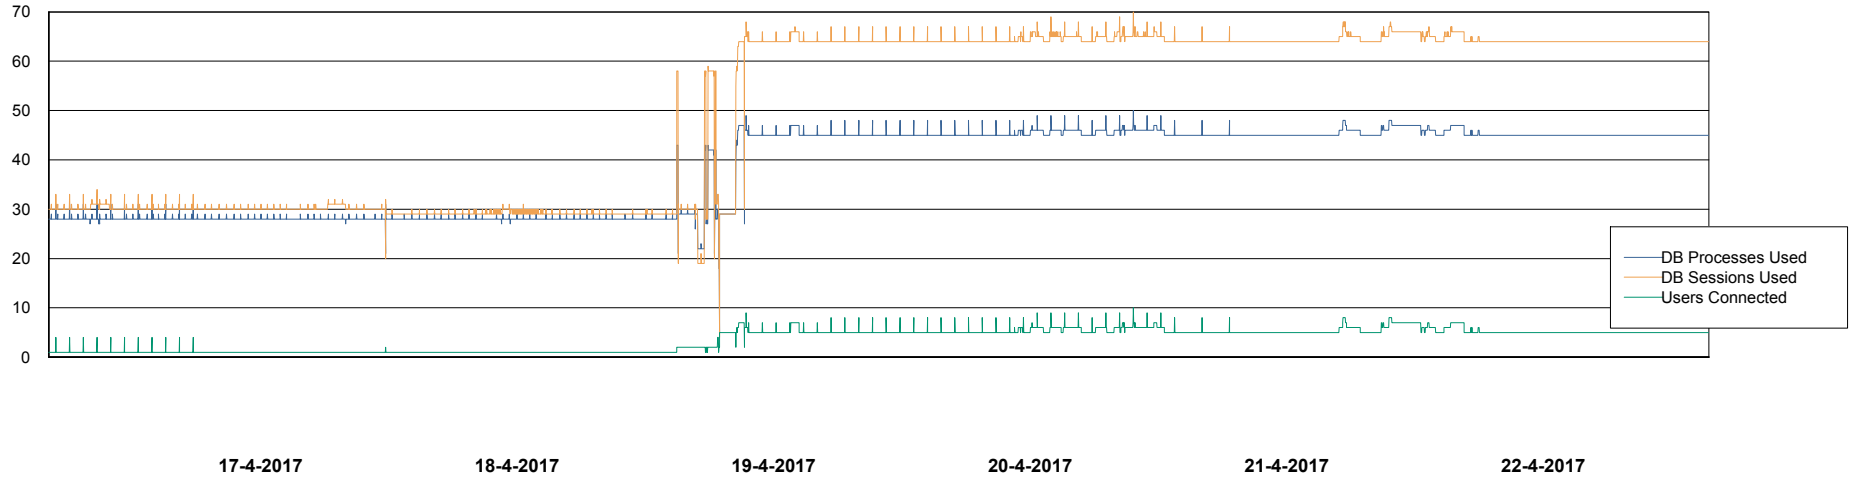

Database Performance LLGDB_Standby

DB Processes Max 520
DB Sessions Max 804