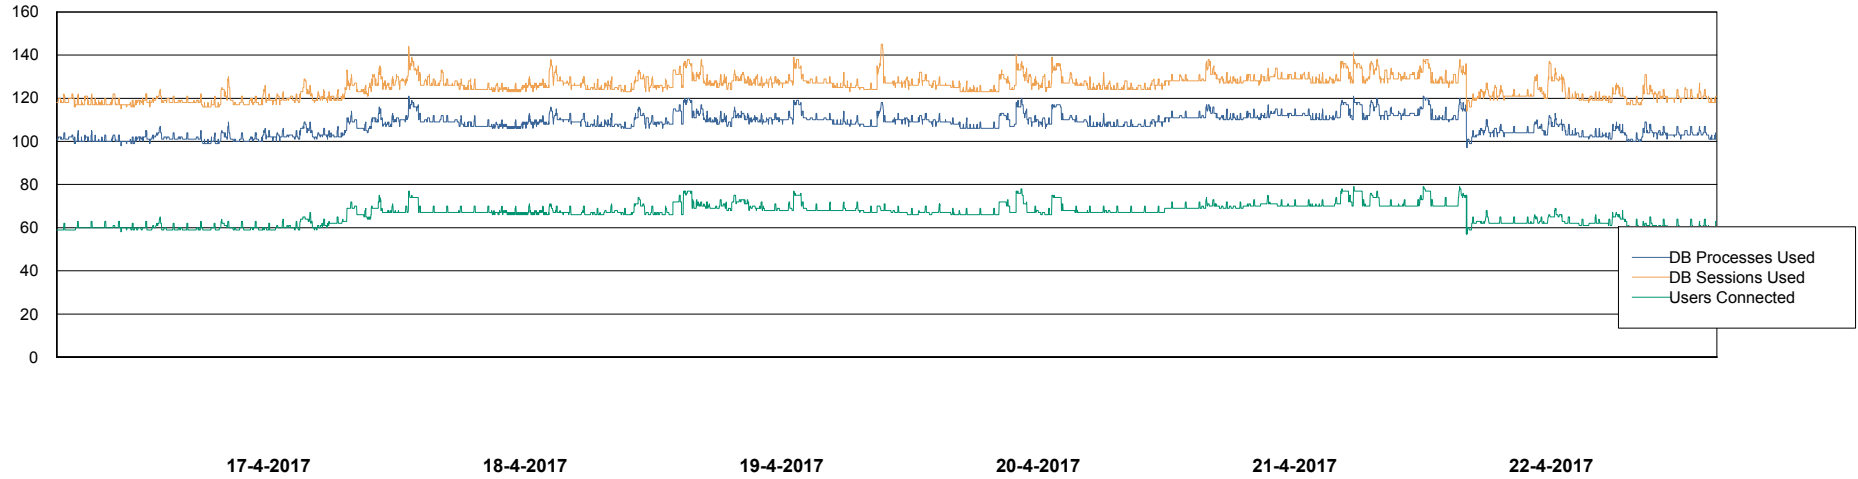

Database Performance LLGDB_Production

DB Processes Max 520
DB Sessions Max 804