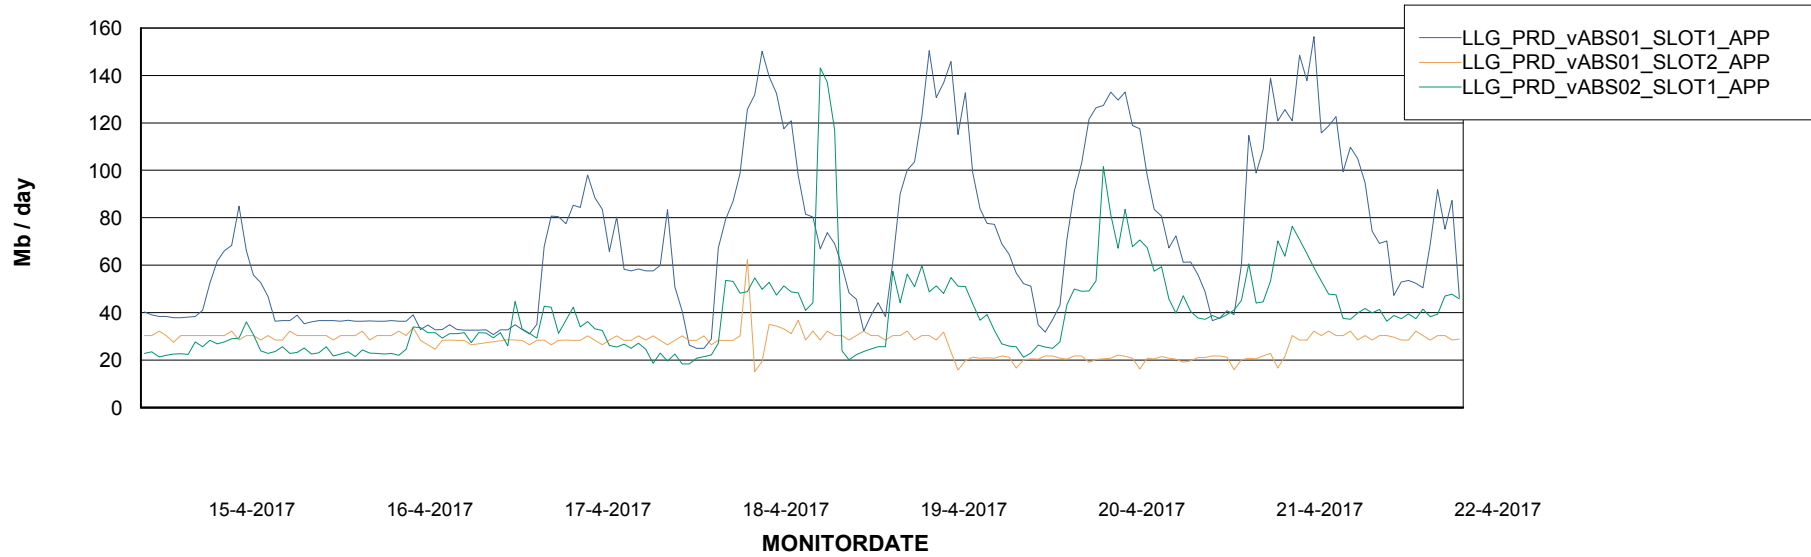

ABSSolute Application Server Services

Avg memory used per ABS Server Service