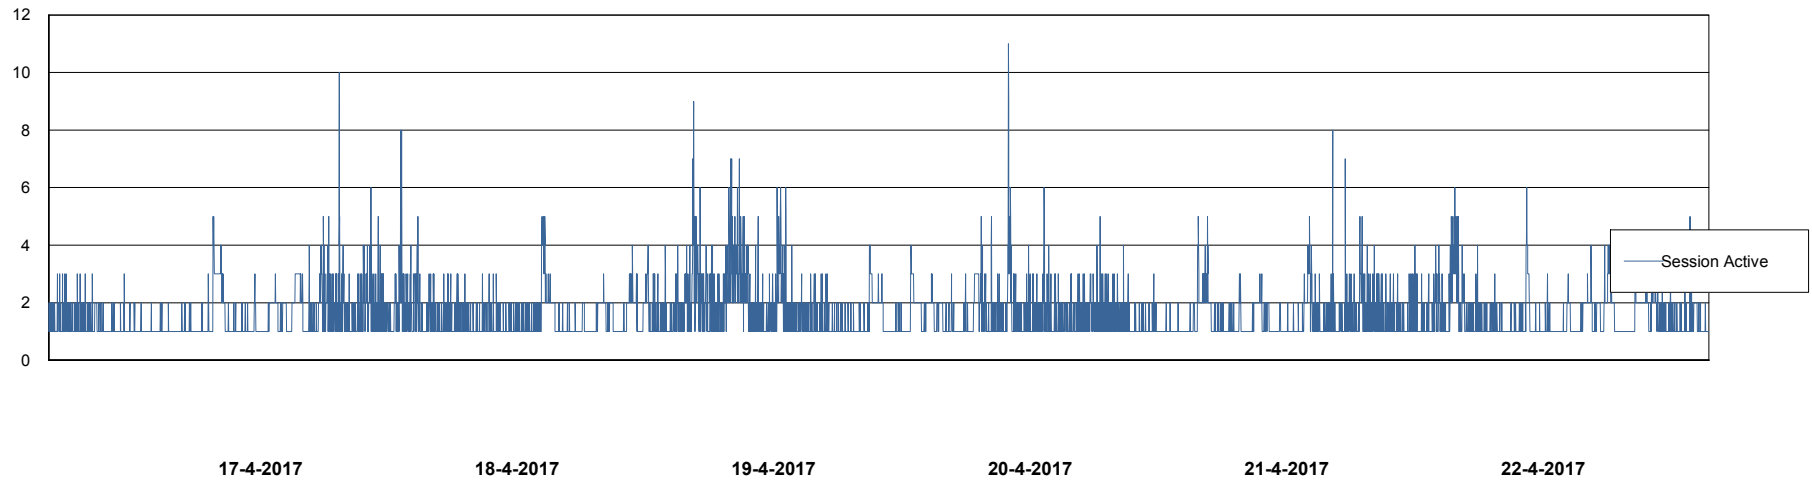

Database Performance LLGDB_Production

DB Processes Max 520
DB Sessions Max 804