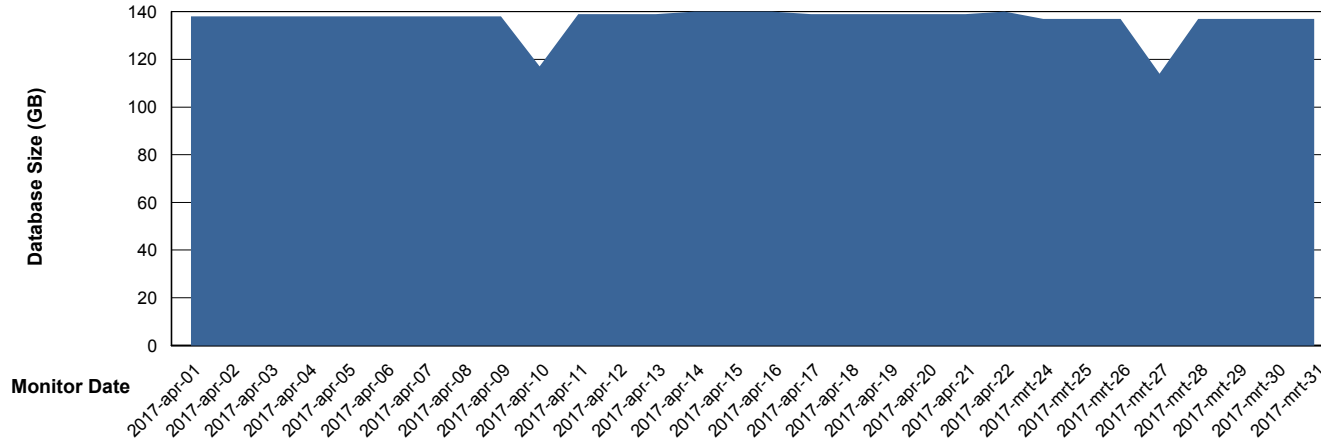

DATABASE SIZE LLGDB_Production

Database growth over last month