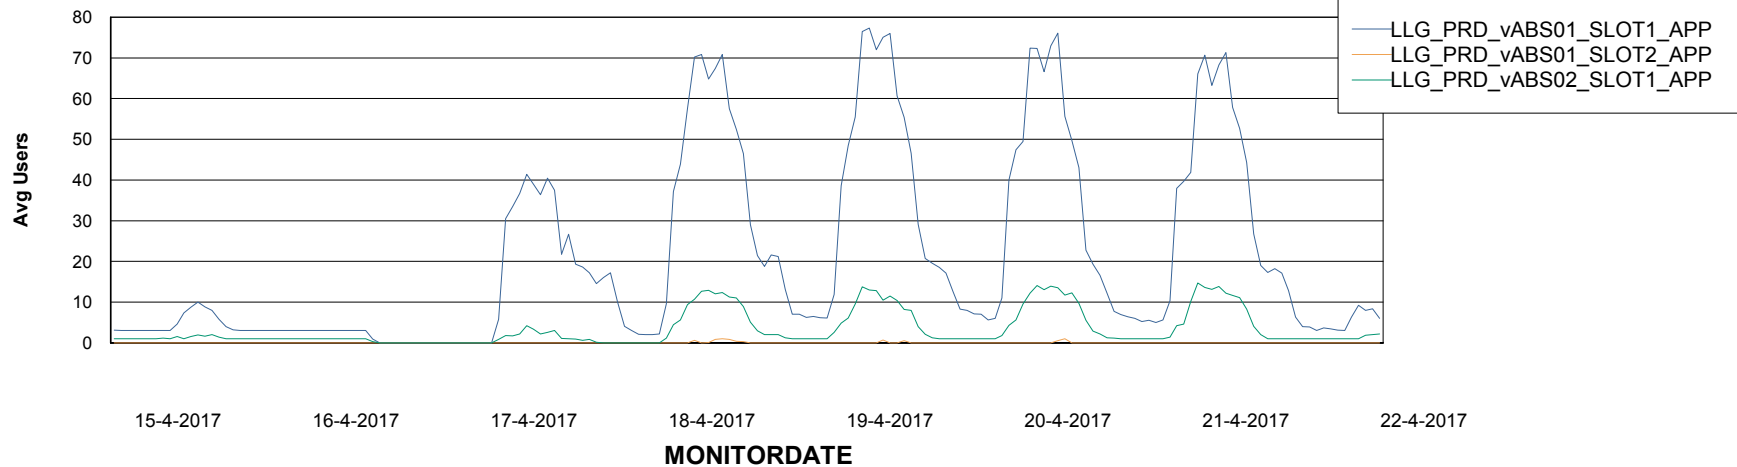

Avg users per day per ABS server