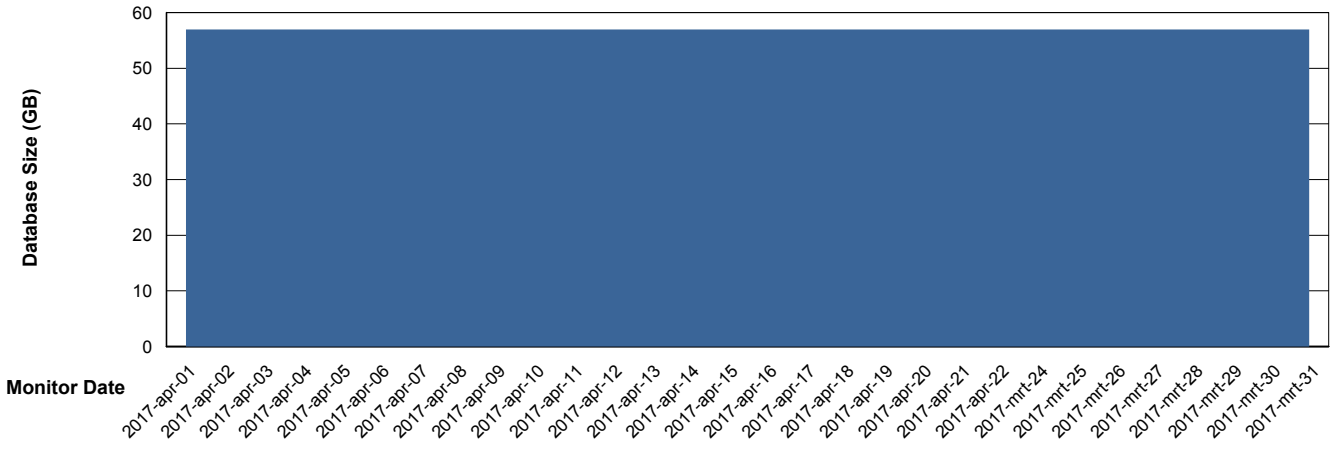

DATABASE SIZE JWRDB_Production

Database growth over last month