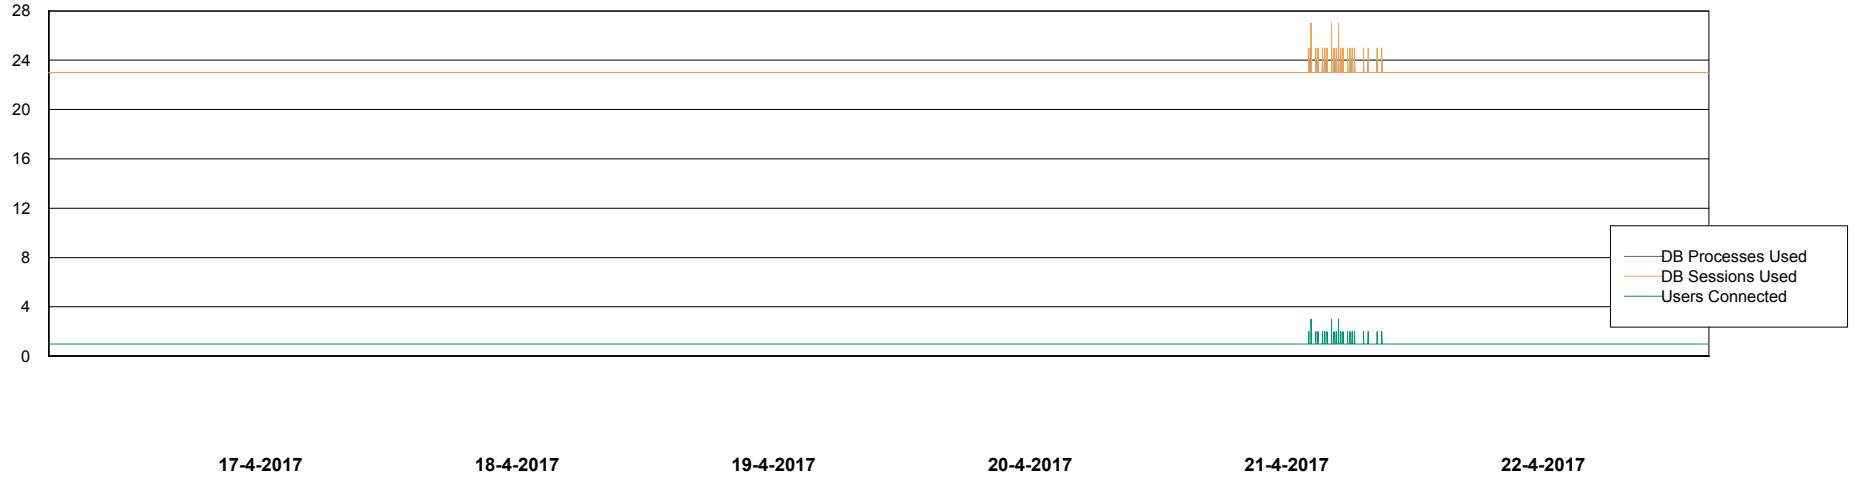

Database Performance JWRDB_Standby

DB Processes Max 150
DB Sessions Max 248