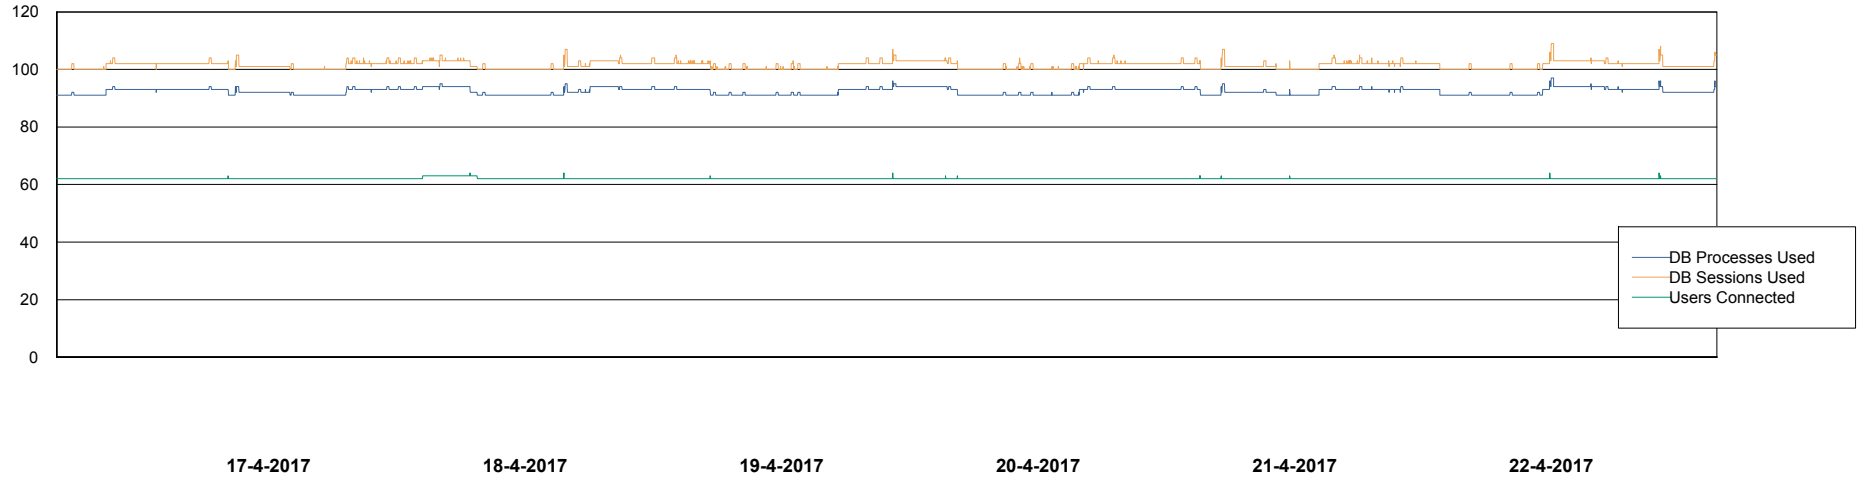

Database Performance JWRDB_Production

DB Processes Max 150
DB Sessions Max 248