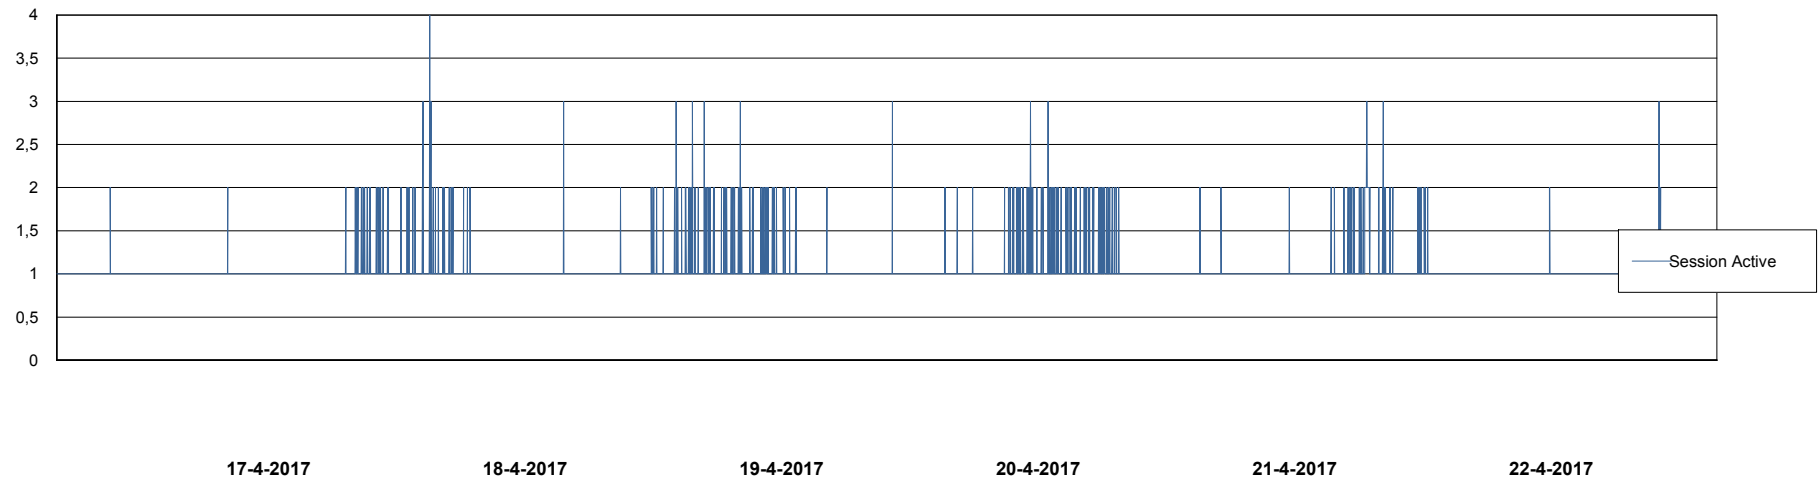

Database Performance JWRDB_Production

DB Processes Max 150
DB Sessions Max 248