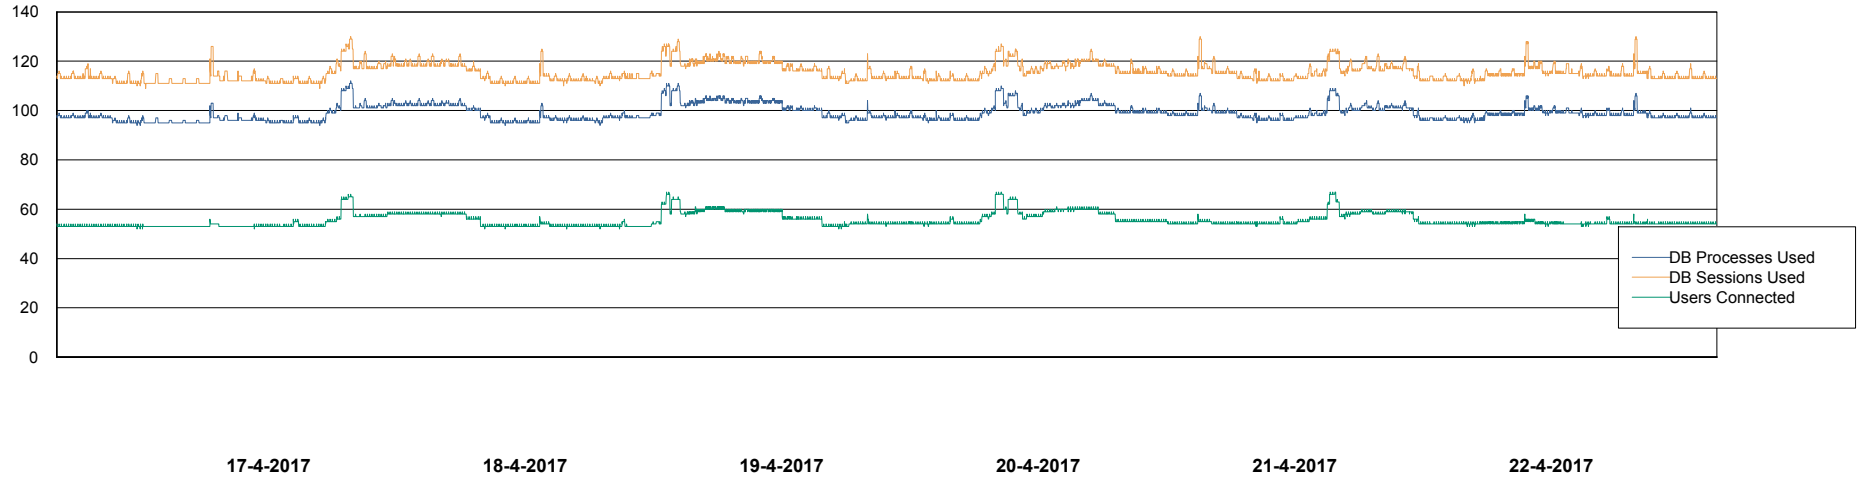

Database Performance DFDDDB_Standby

DB Processes Max 600
DB Sessions Max 928