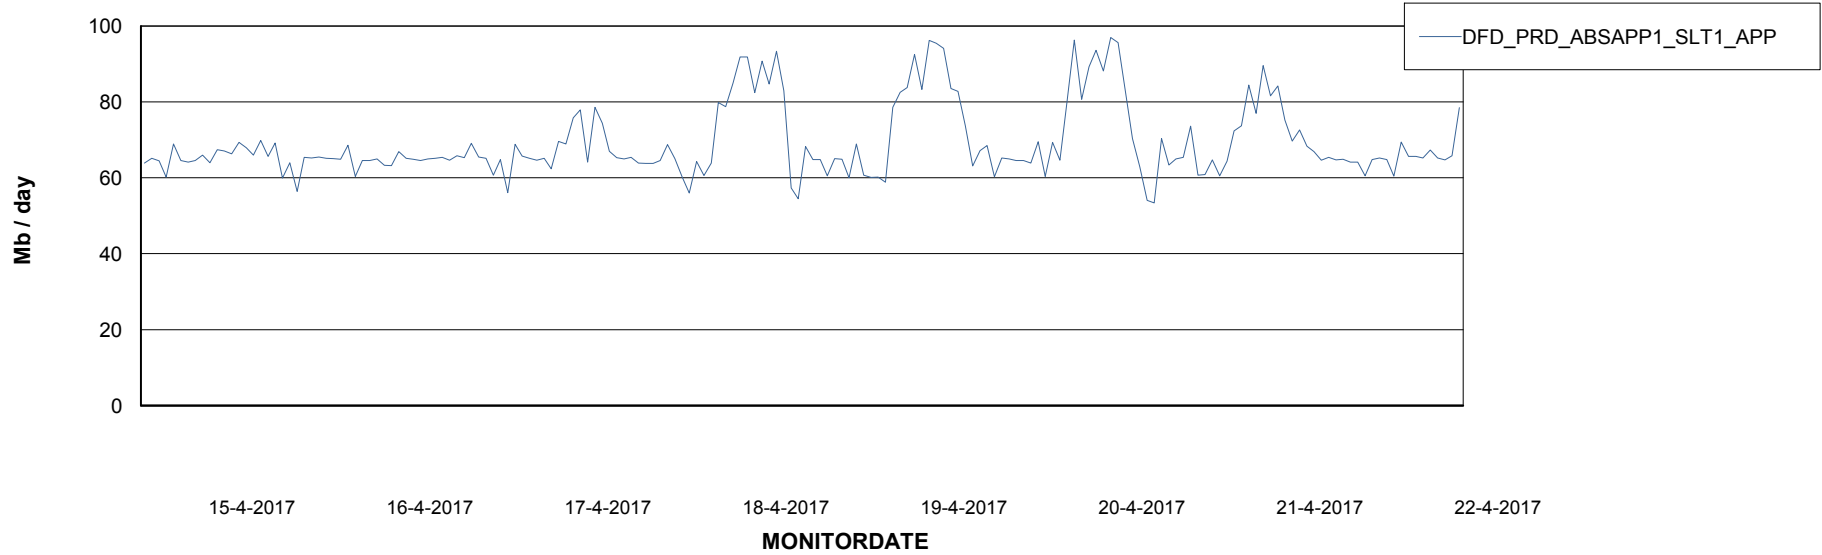

Customer DFD Production
 Database ID 39

Database Tablespace DFDDDBI_Production

Date	Tablespace Name	Filesize (Gb)	Usedsize (Gb)	Percentage free
22-4-2017	ABSDATA	29	22	24
	INDX	29	21	28
21-4-2017	ABSDATA	29	22	24
	INDX	29	21	28
20-4-2017	ABSDATA	29	22	24
	INDX	29	21	28
19-4-2017	ABSDATA	29	22	24
	INDX	29	21	28
18-4-2017	ABSDATA	29	22	24
	INDX	29	21	28
17-4-2017	ABSDATA	29	22	24
	INDX	29	21	28
16-4-2017	ABSDATA	29	22	24
	INDX	29	21	28

Standby Database Health DFD Production

Recovery lag for last 7 days

Weekly SLA Customer Report

Customer DFD Production
Database ID 39

ABSSolute Application Server Services

Avg memory used per ABS Server Service