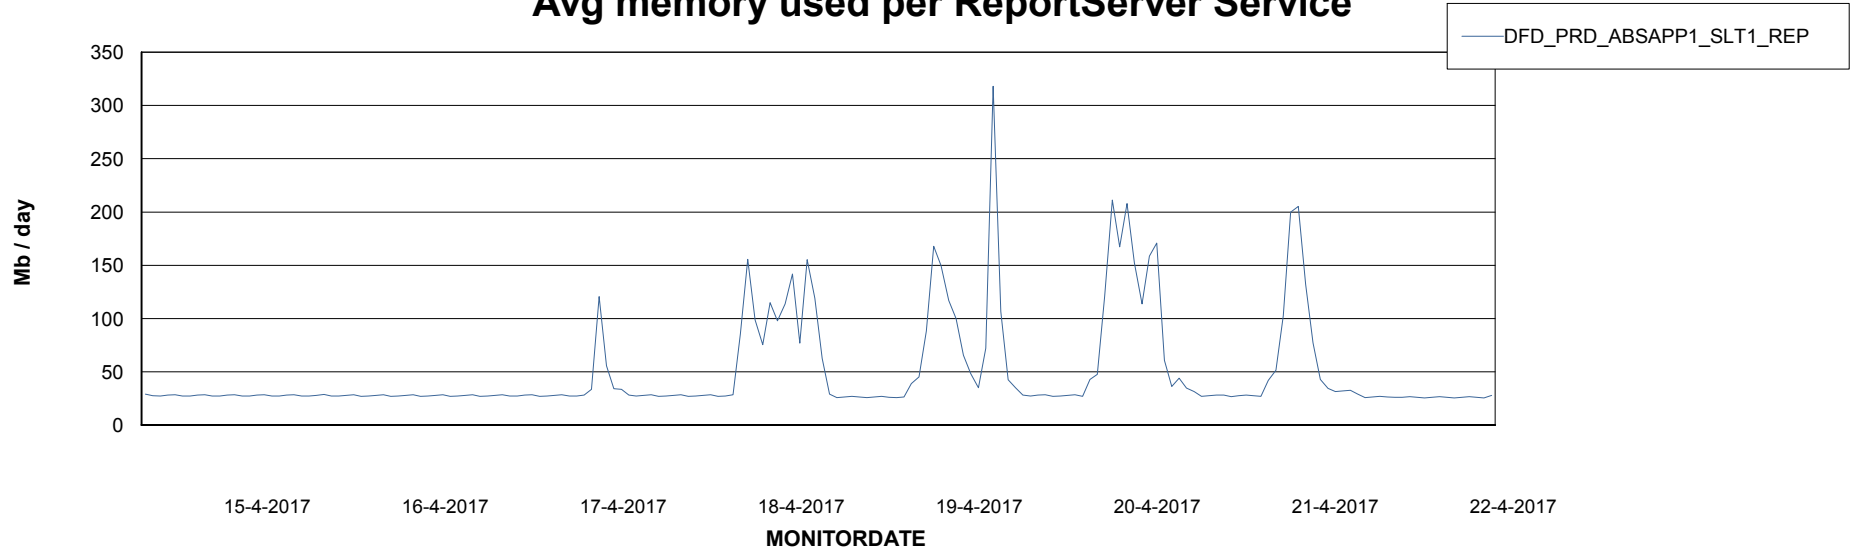

Avg users per day per ABS server

Weekly SLA Customer Report

Customer DFD Production
Database ID 39

ABSSolute Application ReportServer Services

Avg memory used per ReportServer Service

Disaster per ABS component