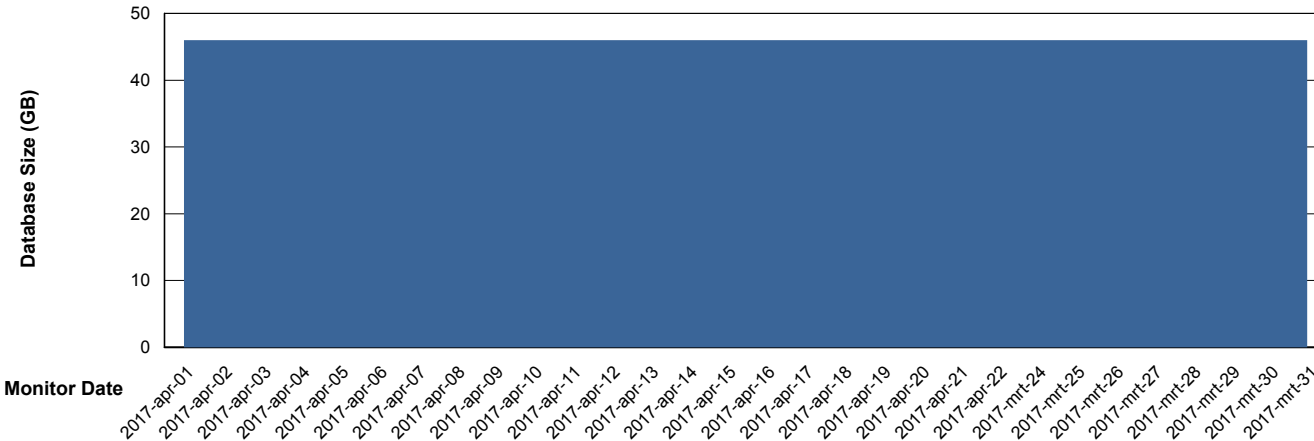

Weekly SLA Customer Report

Customer DFD Production
Database ID 39

DATABASE SIZE DFDDDB_Production

Database growth over last month

DATABASE SIZE DFDDDBI_Production

Database growth over last month

Weekly SLA Customer Report