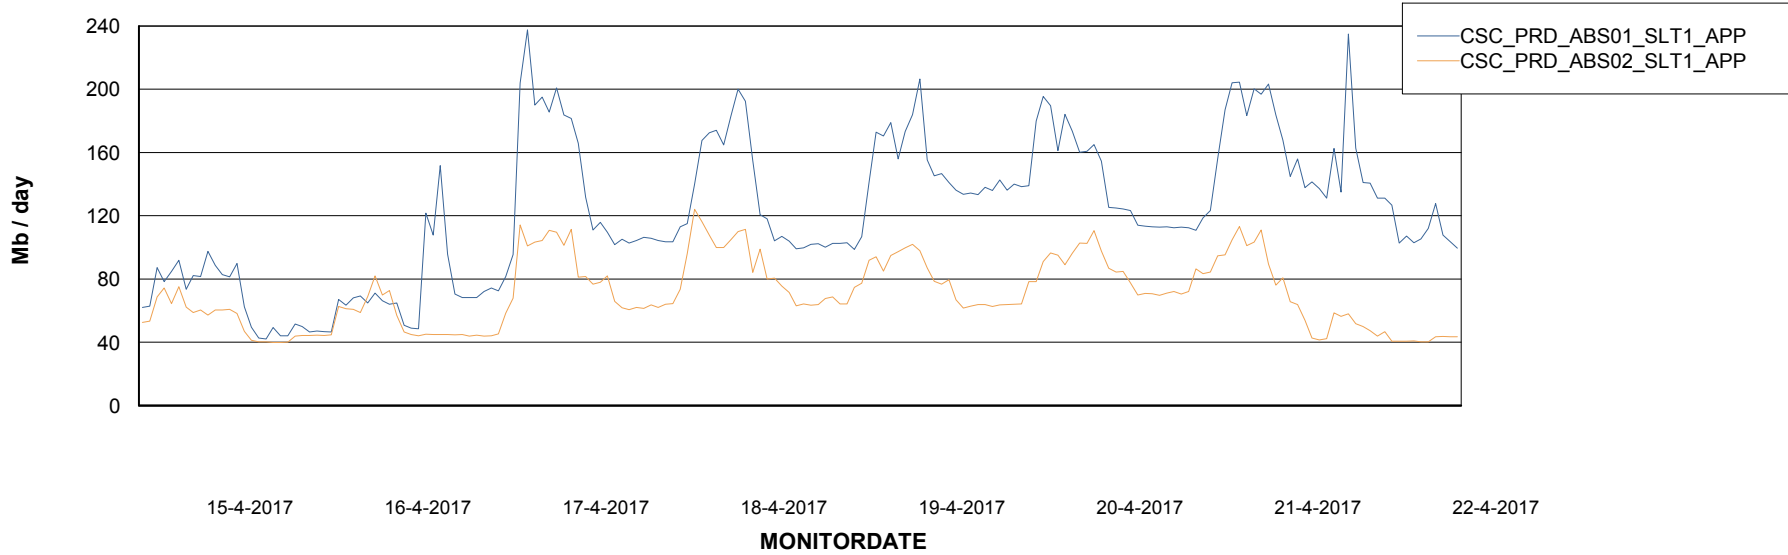

ABSSolute Application Server Services

Avg memory used per ABS Server Service