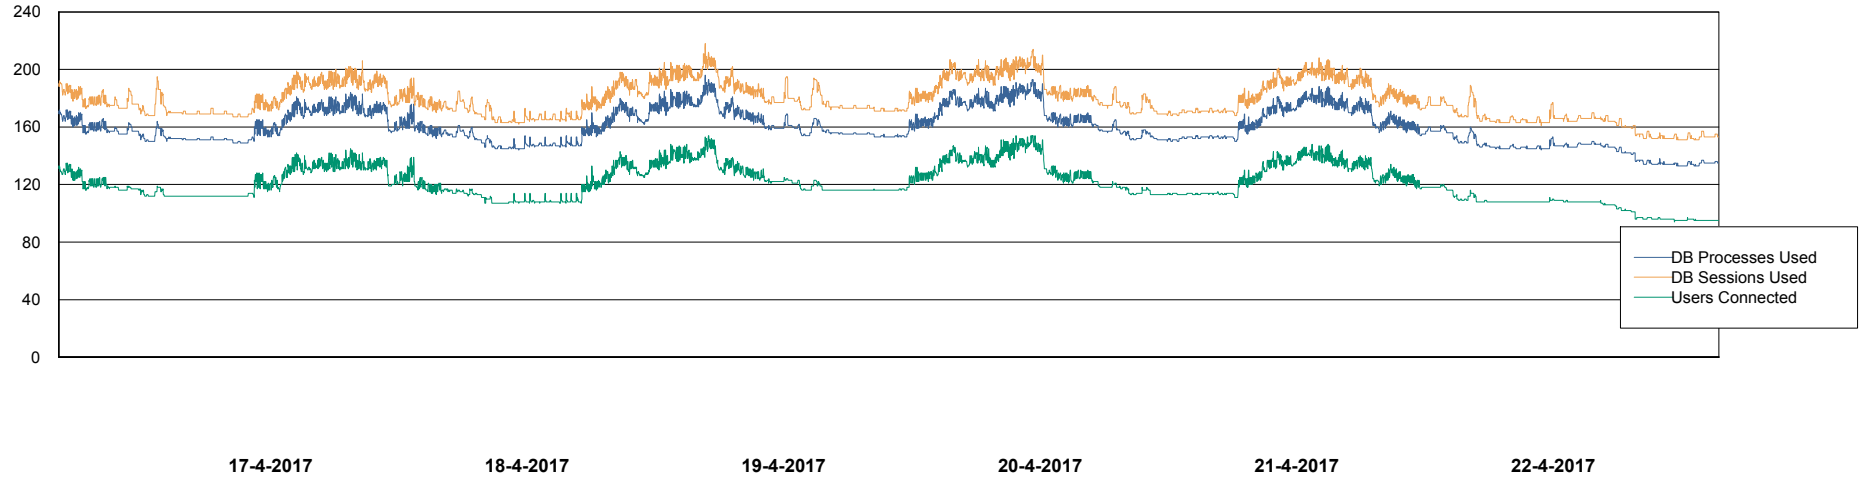

Database Performance CSCDB_Primary

DB Processes Max 500
DB Sessions Max 800