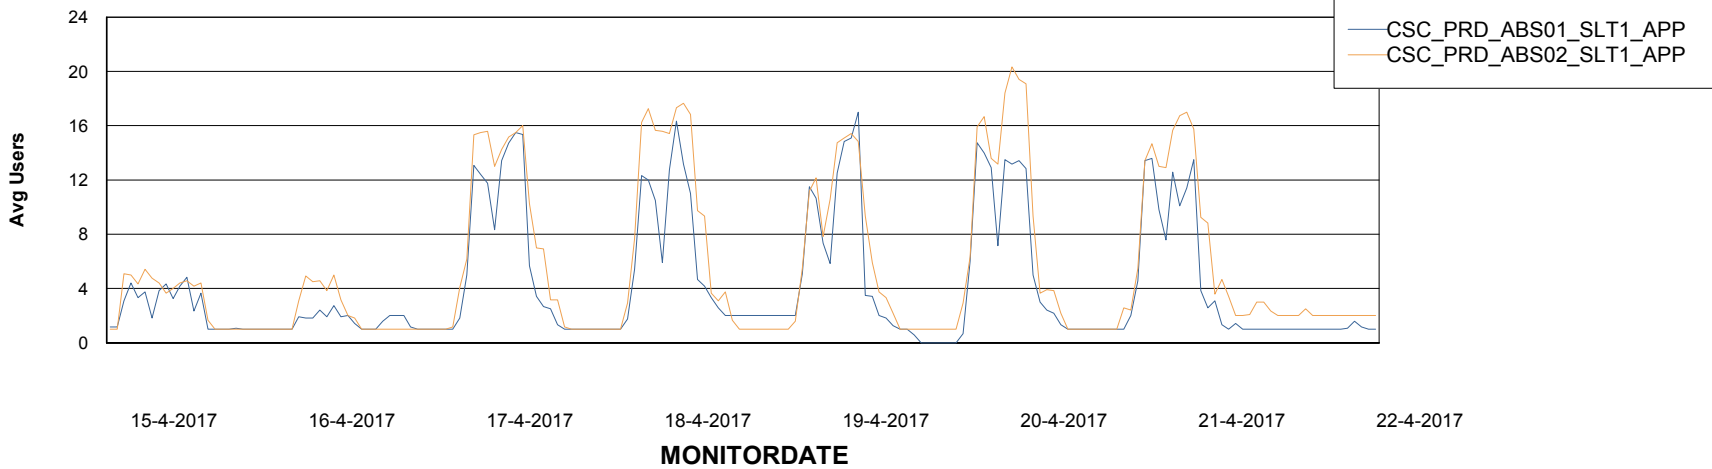

Avg users per day per ABS server