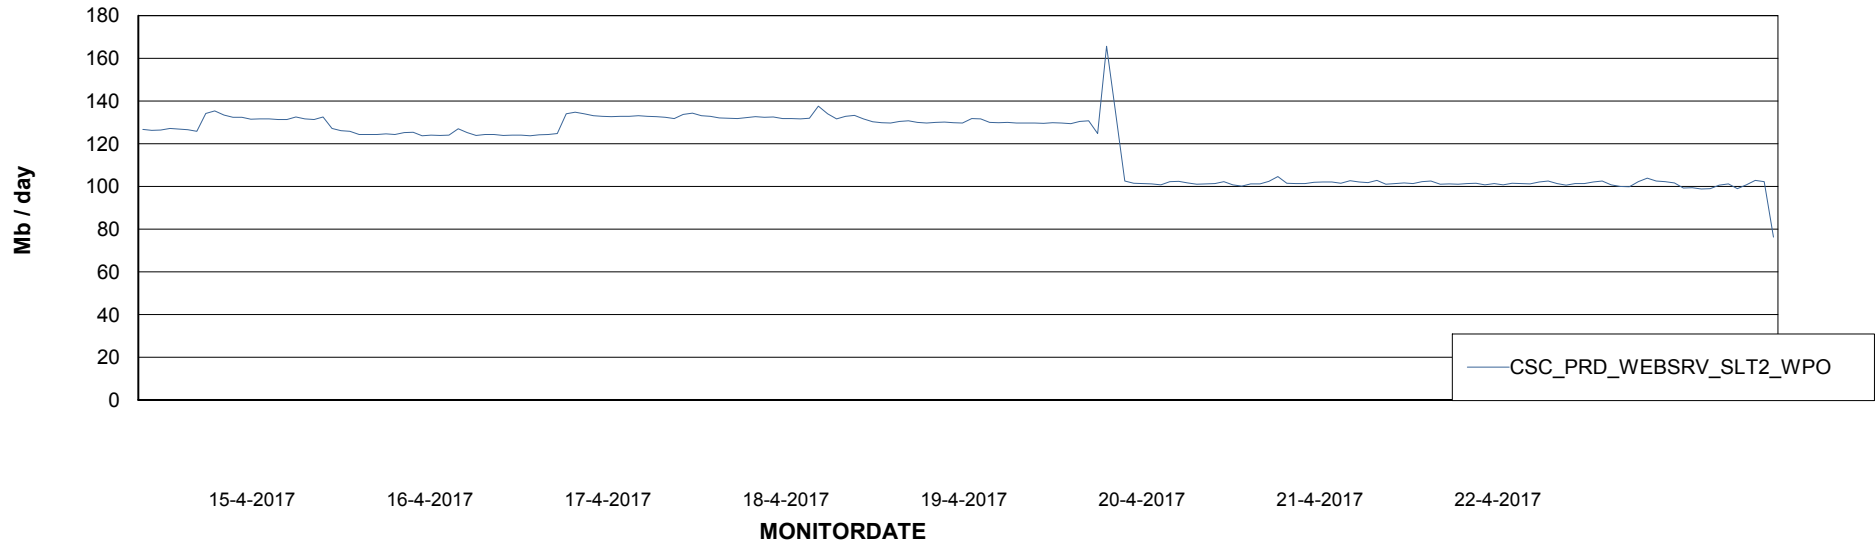

ABSSolute Web Component Services

Avg memory used per ABS Web component