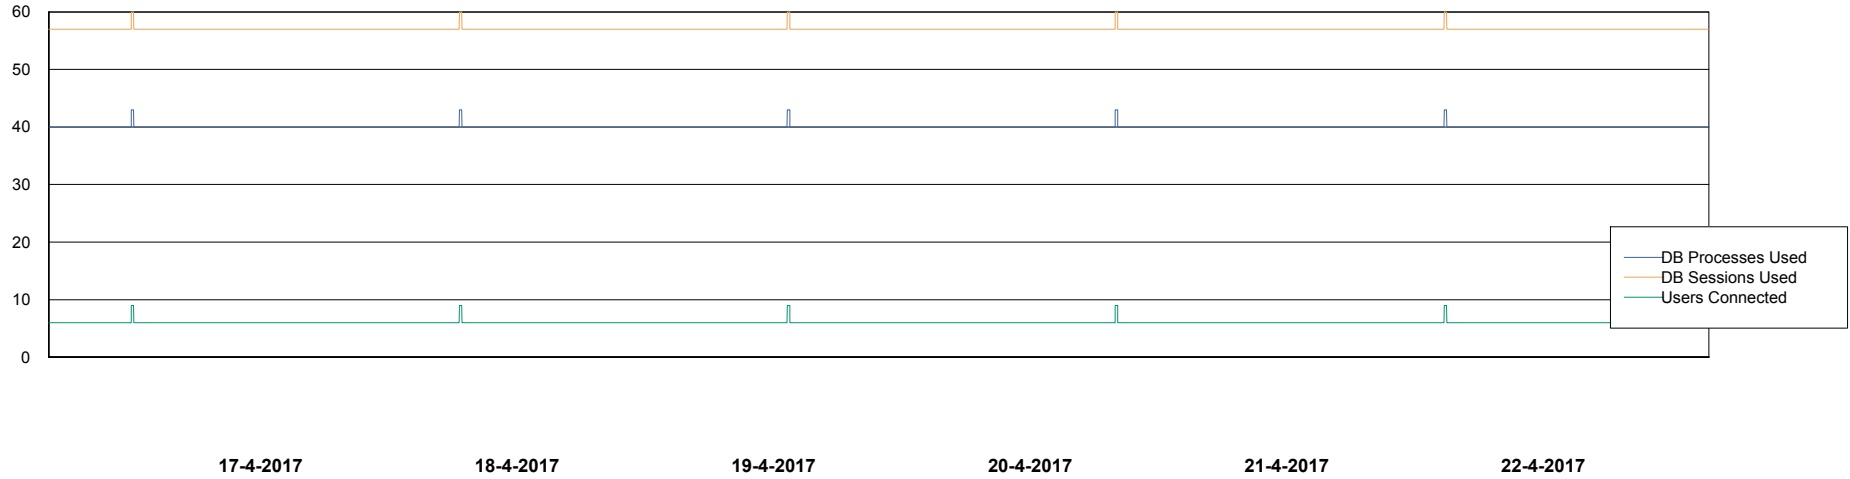

Database Performance CSCDB_Standby

DB Processes Max 500
DB Sessions Max 800