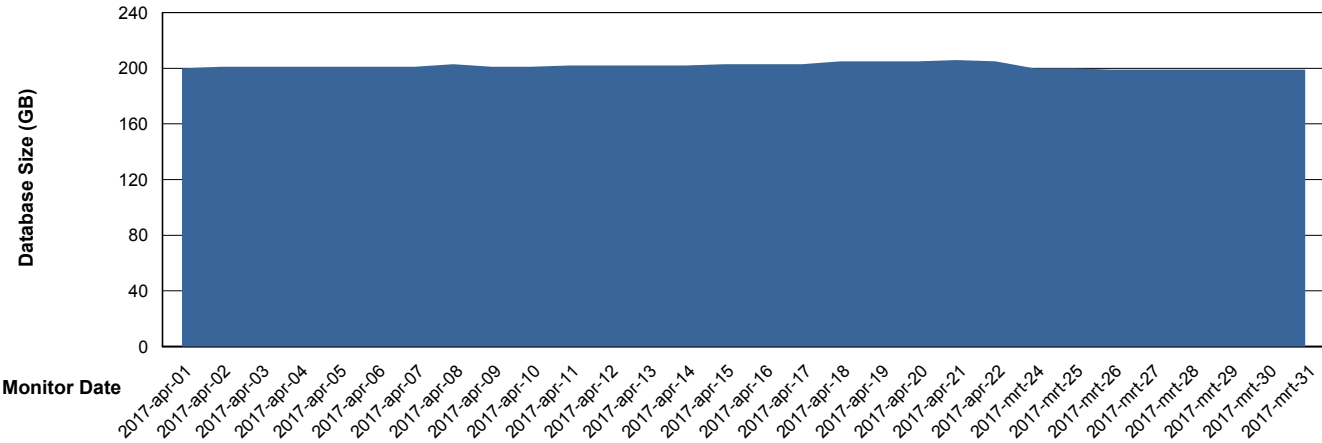

Database growth over last month

Database Tablespace CSCDB_Primary

Date	Tablespace Name	Filesize (Gb)	Usedsize (Gb)	Percentage free
22-4-2017	ABSDATA	117	98	16
	INDX	176	104	41
21-4-2017	ABSDATA	117	98	16
	INDX	176	104	41
20-4-2017	ABSDATA	117	98	16
	INDX	176	104	41
19-4-2017	ABSDATA	117	98	16
	INDX	176	104	41
18-4-2017	ABSDATA	117	98	16
	INDX	176	104	41
17-4-2017	ABSDATA	117	98	16
	INDX	176	104	41
16-4-2017	ABSDATA	117	98	16
	INDX	176	104	41