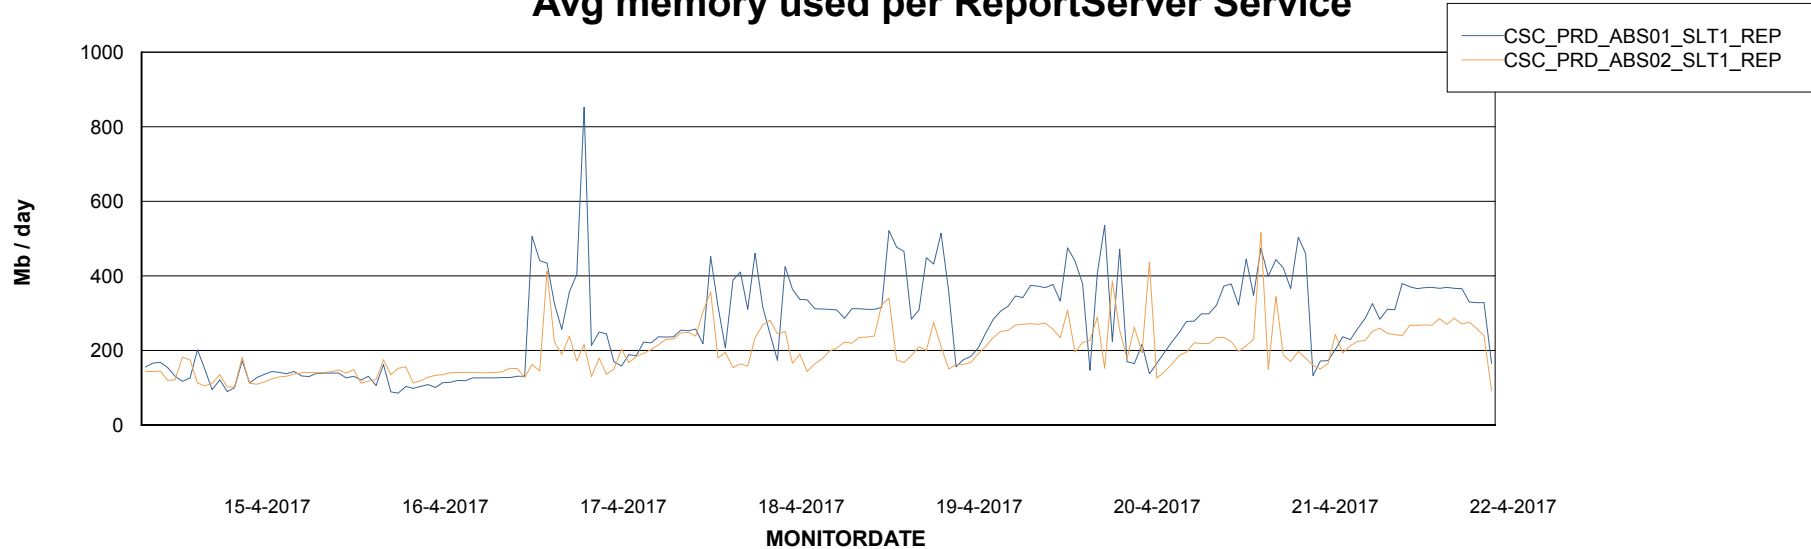

ABSSolute Application ReportServer Services

Avg memory used per ReportServer Service